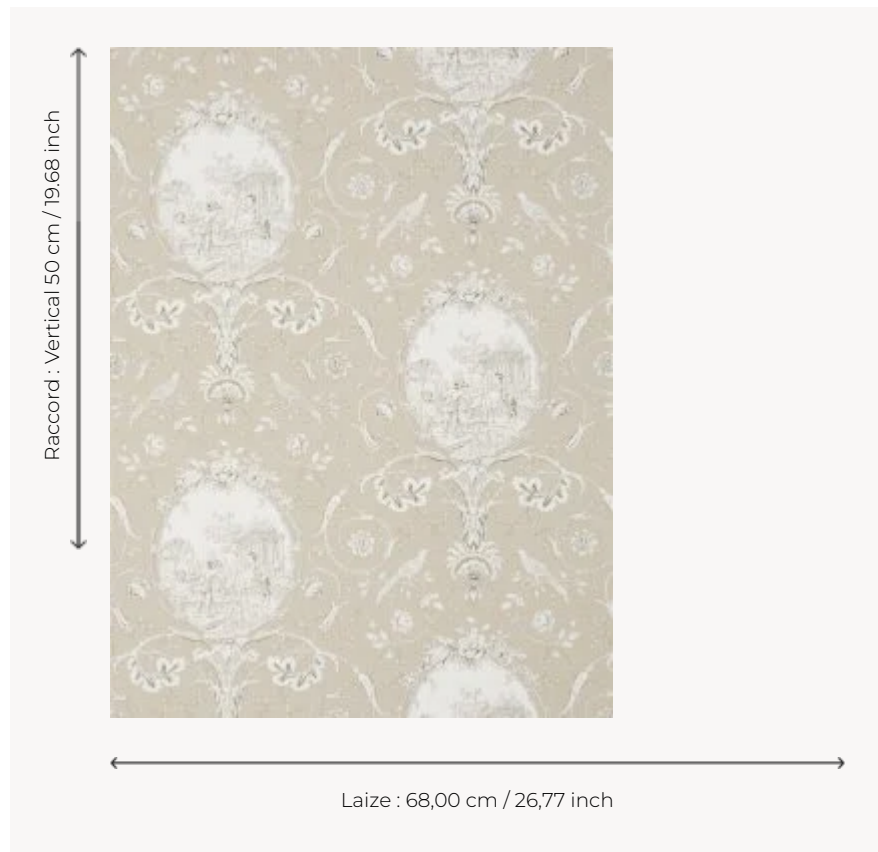

BP206001 WALLPAPER LA FONTAINE

Medallions representing scenes from Jean de la Fontaine fables.

BP206001 - Charcoal/taupe

Braquenié

TYPE	Small width printed wallpapers
SALES UNIT	Available per roll of 4,57 mts
BACKING	PAPER
COMPOSITION	-
WIDTH	68 cm / 26,77 inch
REPEAT	V: 50 cm - 19,68 inch Straight repeat
WEIGHT	174 gr / m ²
CARE	
TRIMMING	Not trimmed
HANGING/REMOVING	Paste the paper Wet removable
CERTIFICATIONS	EUROCLASS B-s1,d0 ASTM E84 Class A
NOTES	Hand screen printed
INFORMATION	Soaking time before hanging: maximum 2 minutes. Use the trim & join marks during installation. Double-cut installation.

6 Colors

BP206001
Charcoal/taup
e

BP206002
Antique rose

BP206003
Blue/steel

BP206004
Leaf green

BP206005
Yellow blue

BP206006
Ochre red