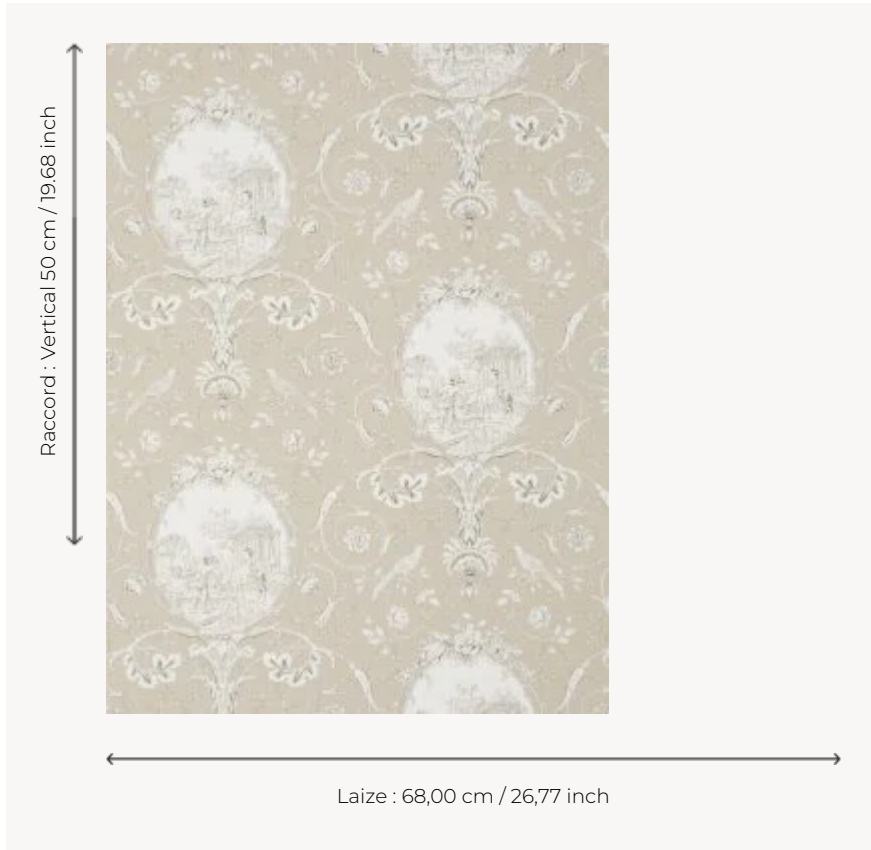

BP206001 WALLPAPER LA FONTAINE

Medallions representing scenes from Jean de la Fontaine fables.

BP206001 - Charcoal/taupe

Braquenié

TYPE	Small width printed wallpapers
SALES UNIT	Available per roll of 4,57 mts
BACKING	PAPER
COMPOSITION	-
WIDTH	68 cm / 26,77 inch
REPEAT	V: 50 cm - 19,68 inch Straight repeat
WEIGHT	174 gr / m ²
CARE	
TRIMMING	Not trimmed
HANGING/REMOVING	Paste the paper Wet removable
CERTIFICATIONS	EUROCLASS B-s1,d0 ASTM E84 Class A
NOTES	Hand screen printed
INFORMATION	Soaking time before hanging: maximum 2 minutes. Use the trim & join marks during installation. Double-cut installation.

6 Colors

BP206001
Charcoal/taup
e

BP206002
Antique rose

BP206003
Blue/steel

BP206004
Leaf green

BP206005
Yellow blue

BP206006
Ochre red