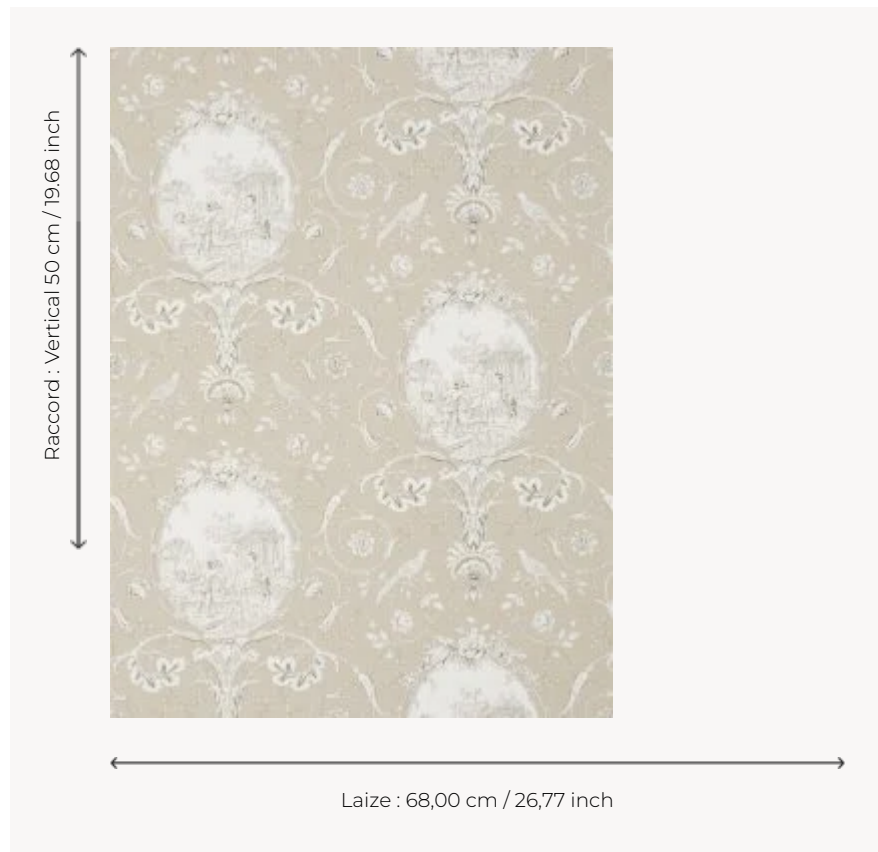

# BP206001 WALLPAPER LA FONTAINE

Medallions representing scenes from Jean de la Fontaine fables.

## BP206001 - Charcoal/taupe

## Braquenié

<b>TYPE</b>	Small width printed wallpapers
<b>SALES UNIT</b>	Available per roll of 4,57 mts
<b>BACKING</b>	PAPER
<b>COMPOSITION</b>	-
<b>WIDTH</b>	68 cm / 26,77 inch
<b>REPEAT</b>	V: 50 cm - 19,68 inch Straight repeat
<b>WEIGHT</b>	174 gr / m <sup>2</sup>
<b>CARE</b>	
<b>TRIMMING</b>	Not trimmed
<b>HANGING/REMOVING</b>	Paste the paper Wet removable
<b>CERTIFICATIONS</b>	EUROCLASS B-s1,d0 ASTM E84 Class A
<b>NOTES</b>	Hand screen printed
<b>INFORMATION</b>	Soaking time before hanging: maximum 2 minutes. Use the trim & join marks during installation. Double-cut installation.