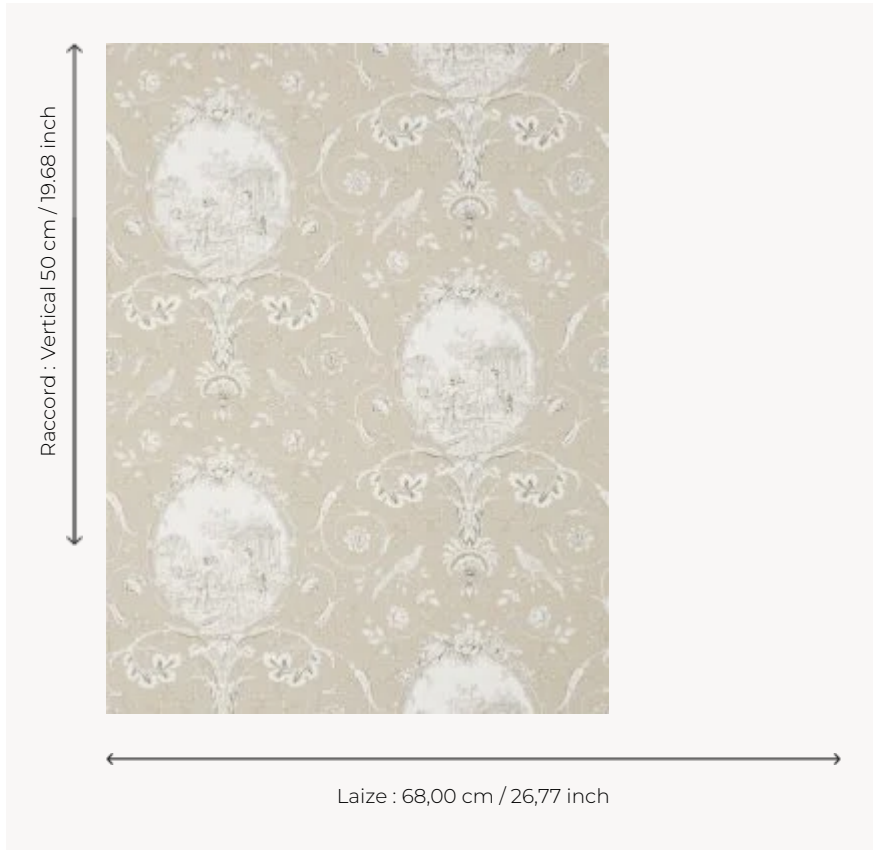

BP206001 WALLPAPER LA FONTAINE

Medallions representing scenes from Jean de la Fontaine fables.

BP206001 - Charcoal/taupe

Braquenié

TYPE	Small width printed wallpapers
SALES UNIT	Available per roll of 4,57 mts
BACKING	PAPER
COMPOSITION	-
WIDTH	68 cm / 26,77 inch
REPEAT	V: 50 cm - 19,68 inch Straight repeat
WEIGHT	174 gr / m ²
CARE	
TRIMMING	Not trimmed
HANGING/REMOVING	Paste the paper Wet removable
CERTIFICATIONS	EUROCLASS B-s1,d0 ASTM E84 Class A
NOTES	Hand screen printed
INFORMATION	Soaking time before hanging: maximum 2 minutes. Use the trim & join marks during installation. Double-cut installation.

6 Colors

BP206001
Charcoal/taupe
e

BP206002
Antique rose

BP206003
Blue/steel

BP206004
Leaf green

BP206005
Yellow blue

BP206006
Ochre red