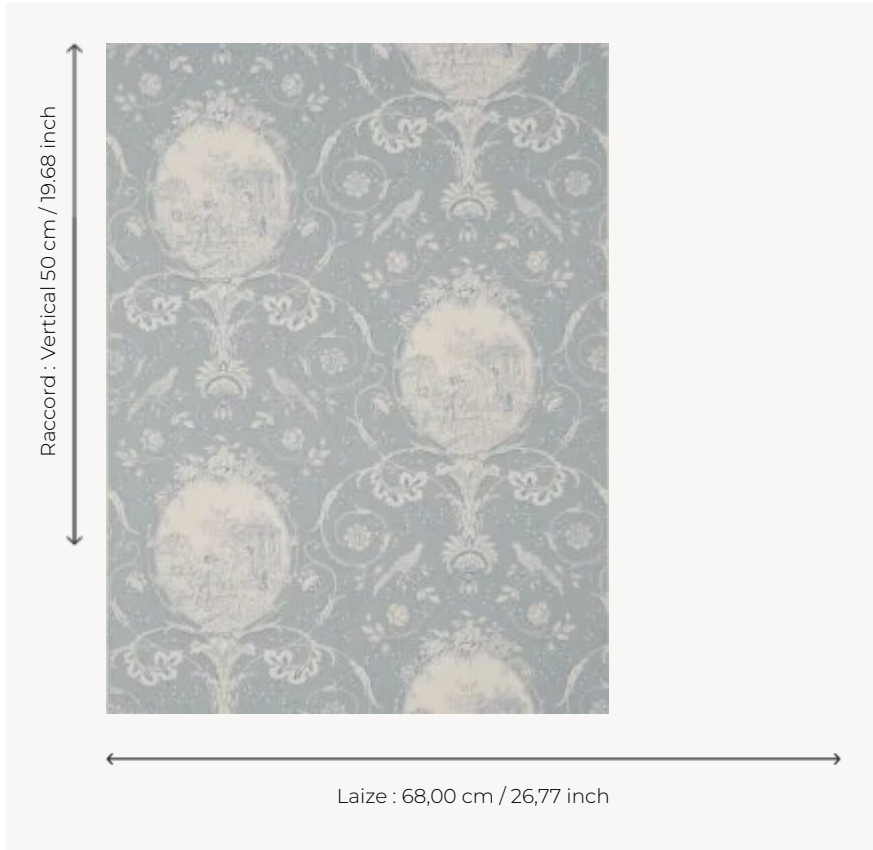

BP206003 WALLPAPER LA FONTAINE

Medallions representing scenes from Jean de la Fontaine fables.

BP206003 - Blue/steel

Braquenié

TYPE	Small width printed wallpapers
SALES UNIT	Available per roll of 4,57 mts
BACKING	PAPER
COMPOSITION	-
WIDTH	68 cm / 26,77 inch
REPEAT	V: 50 cm - 19,68 inch Straight repeat
WEIGHT	174 gr / m ²
CARE	
TRIMMING	Not trimmed
HANGING/REMOVING	Paste the paper Wet removable
CERTIFICATIONS	EUROCLASS B-s1,d0 ASTM E84 Class A
NOTES	Hand screen printed
INFORMATION	Soaking time before hanging: maximum 2 minutes. Use the trim & join marks during installation. Double-cut installation.

6 Colors

BP206001
Charcoal/taup
e

BP206002
Antique rose

BP206003
Blue/steel

BP206004
Leaf green

BP206005
Yellow blue

BP206006
Ochre red