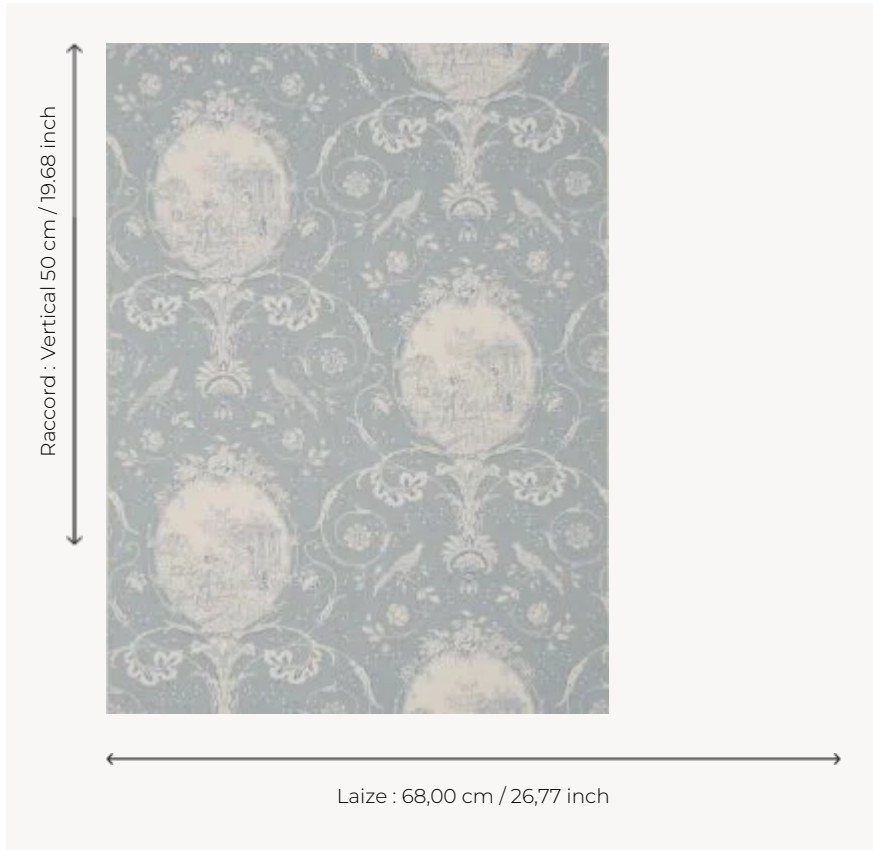

## BP206003 WALLPAPER LA FONTAINE

Medallions representing scenes from Jean de la Fontaine fables.

### BP206003 - Blue/steel

### Braquenié

<b>TYPE</b>	Small width printed wallpapers
<b>SALES UNIT</b>	Available per roll of 4,57 mts
<b>BACKING</b>	PAPER
<b>COMPOSITION</b>	-
<b>WIDTH</b>	68 cm / 26,77 inch
<b>REPEAT</b>	V: 50 cm - 19,68 inch Straight repeat
<b>WEIGHT</b>	174 gr / m <sup>2</sup>
<b>CARE</b>	
<b>TRIMMING</b>	Not trimmed
<b>HANGING/REMOVING</b>	Paste the paper Wet removable
<b>CERTIFICATIONS</b>	EUROCLASS B-s1,d0 ASTM E84 Class A
<b>NOTES</b>	Hand screen printed
<b>INFORMATION</b>	Soaking time before hanging: maximum 2 minutes. Use the trim & join marks during installation. Double-cut installation.