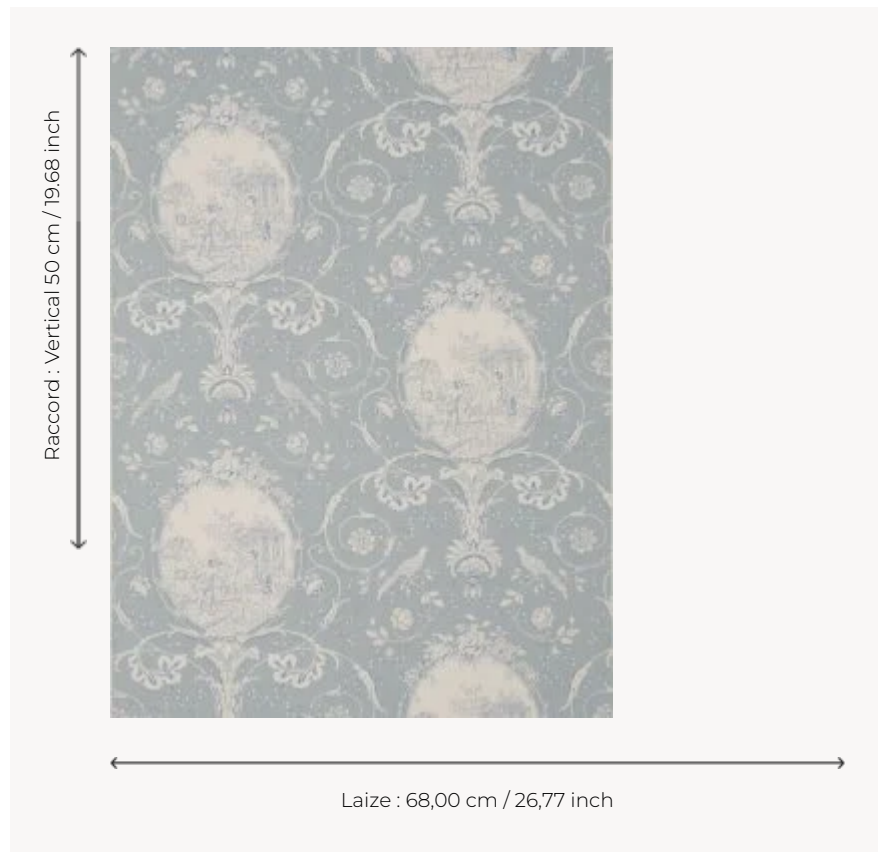

BP206003 WALLPAPER LA FONTAINE

Medallions representing scenes from Jean de la Fontaine fables.

BP206003 - Blue/steel

Braquenié

TYPE	Small width printed wallpapers
SALES UNIT	Available per roll of 4,57 mts
BACKING	PAPER
COMPOSITION	-
WIDTH	68 cm / 26,77 inch
REPEAT	V: 50 cm - 19,68 inch Straight repeat
WEIGHT	174 gr / m ²
CARE	
TRIMMING	Not trimmed
HANGING/REMOVING	Paste the paper Wet removable
CERTIFICATIONS	EUROCLASS B-s1,d0 ASTM E84 Class A
NOTES	Hand screen printed
INFORMATION	Soaking time before hanging: maximum 2 minutes. Use the trim & join marks during installation. Double-cut installation.

6 Colors

BP206001
Charcoal/taupe
e

BP206002
Antique rose

BP206003
Blue/steel

BP206004
Leaf green

BP206005
Yellow blue

BP206006
Ochre red