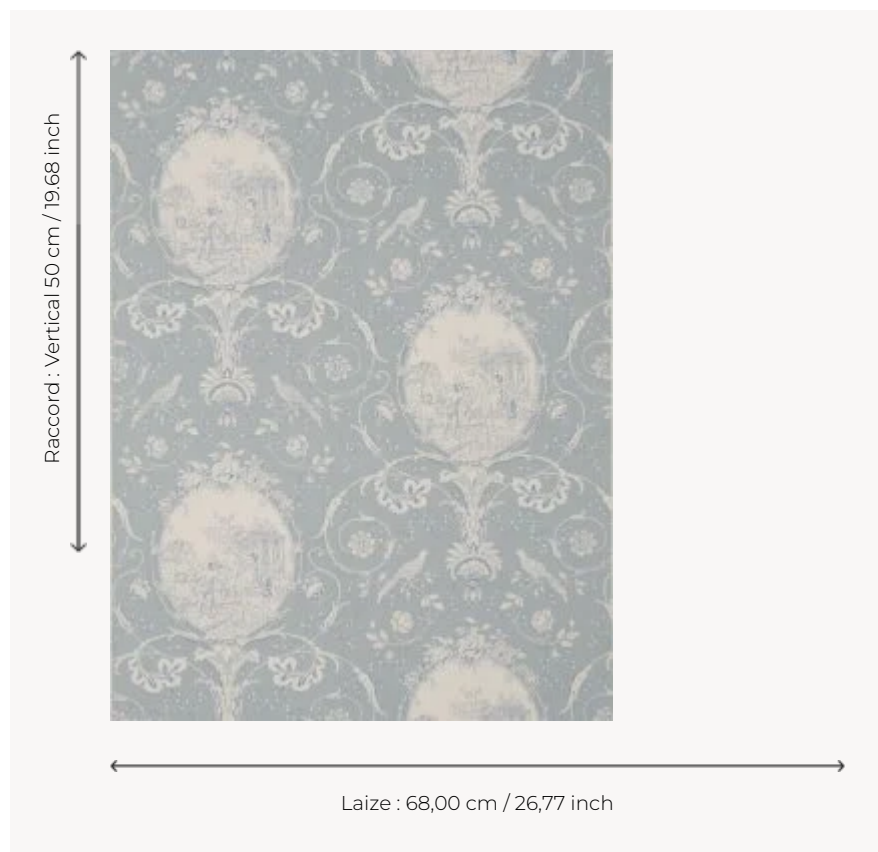

BP206003 WALLPAPER LA FONTAINE

Medallions representing scenes from Jean de la Fontaine fables.

BP206003 - Blue/steel

Braquenié

TYPE	Small width printed wallpapers
SALES UNIT	Available per roll of 4,57 mts
BACKING	PAPER
COMPOSITION	-
WIDTH	68 cm / 26,77 inch
REPEAT	V: 50 cm - 19,68 inch Straight repeat
WEIGHT	174 gr / m ²
CARE	
TRIMMING	Not trimmed
HANGING/REMOVING	Paste the paper Wet removable
CERTIFICATIONS	EUROCLASS B-s1,d0 ASTM E84 Class A
NOTES	Hand screen printed
INFORMATION	Soaking time before hanging: maximum 2 minutes. Use the trim & join marks during installation. Double-cut installation.

6 Colors

BP206001
Charcoal/taupe
e

BP206002
Antique rose

BP206003
Blue/steel

BP206004
Leaf green

BP206005
Yellow blue

BP206006
Ochre red