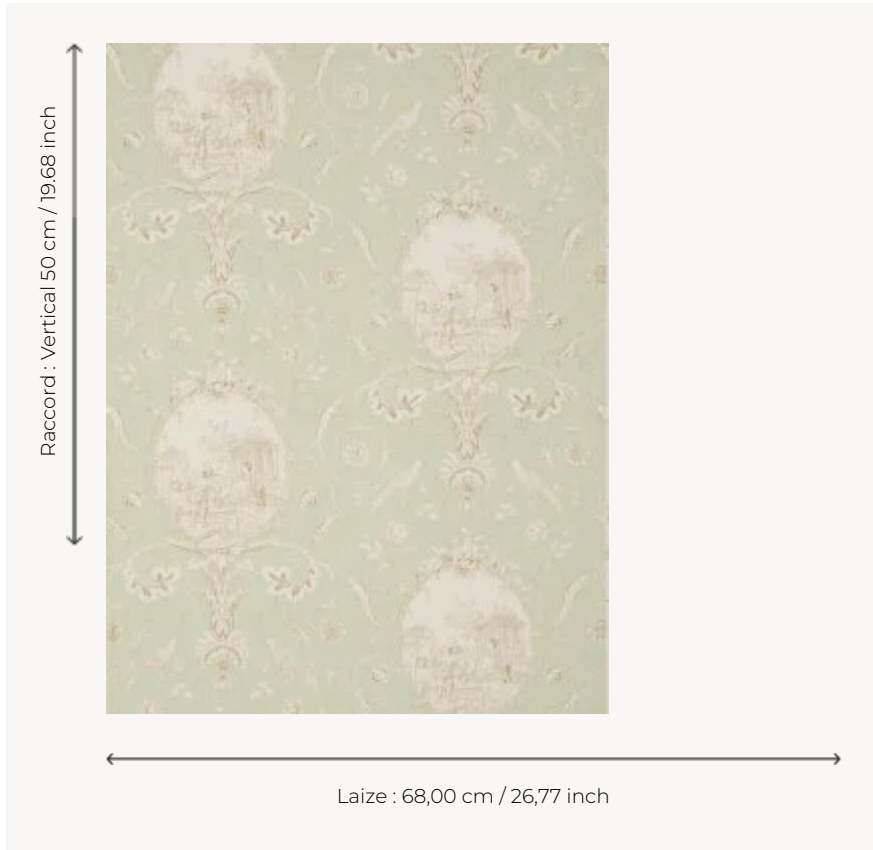

# BP206004 WALLPAPER LA FONTAINE

Medallions representing scenes from Jean de la Fontaine fables.

## BP206004 - Leaf green

## Braquenié

**TYPE** Small width printed wallpapers

**SALES UNIT** Available per roll of 4,57 mts

**BACKING** PAPER

**COMPOSITION** -

**WIDTH** 68 cm / 26,77 inch

**REPEAT** V: 50 cm - 19,68 inch  
Straight repeat