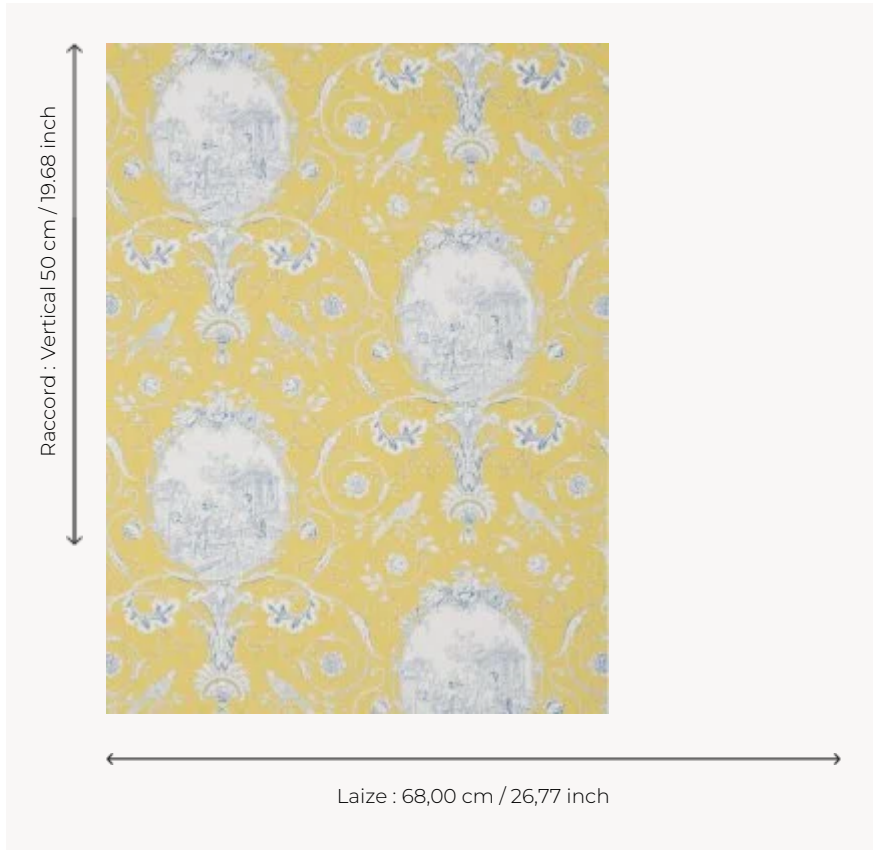

BP206005 WALLPAPER LA FONTAINE

Medallions representing scenes from Jean de la Fontaine fables.

BP206005 - Yellow blue

Braquenié

TYPE	Small width printed wallpapers
SALES UNIT	Available per roll of 4,57 mts
BACKING	PAPER
COMPOSITION	-
WIDTH	68 cm / 26,77 inch
REPEAT	V: 50 cm - 19,68 inch Straight repeat
WEIGHT	174 gr / m ²
CARE	
TRIMMING	Not trimmed
HANGING/REMOVING	Paste the paper Wet removable
CERTIFICATIONS	EUROCLASS B-s1,d0 ASTM E84 Class A
NOTES	Hand screen printed
INFORMATION	Soaking time before hanging: maximum 2 minutes. Use the trim & join marks during installation. Double-cut installation.

6 Colors

BP206001
Charcoal/taup
e

BP206002
Antique rose

BP206003
Blue/steel

BP206004
Leaf green

BP206005
Yellow blue

BP206006
Ochre red