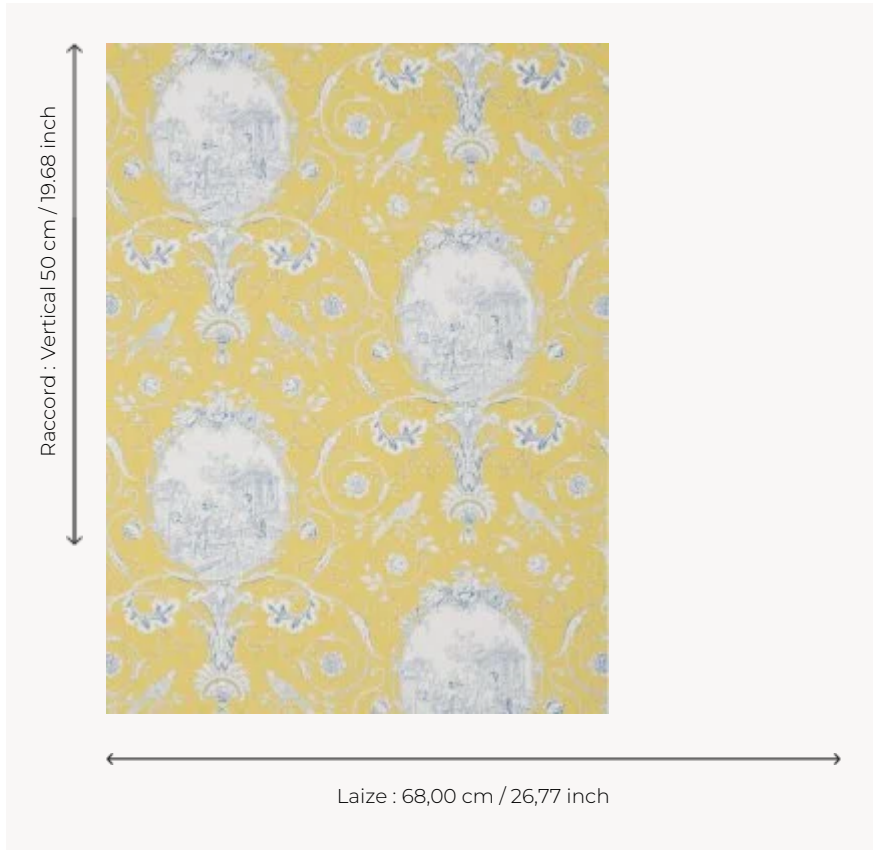

BP206005 WALLPAPER LA FONTAINE

Medallions representing scenes from Jean de la Fontaine fables.

BP206005 - Yellow blue

Braquenié

TYPE	Small width printed wallpapers
SALES UNIT	Available per roll of 4,57 mts
BACKING	PAPER
COMPOSITION	-
WIDTH	68 cm / 26,77 inch
REPEAT	V: 50 cm - 19,68 inch Straight repeat
WEIGHT	174 gr / m ²
CARE	
TRIMMING	Not trimmed
HANGING/REMOVING	Paste the paper Wet removable
CERTIFICATIONS	EUROCLASS B-s1,d0 ASTM E84 Class A
NOTES	Hand screen printed
INFORMATION	Soaking time before hanging: maximum 2 minutes. Use the trim & join marks during installation. Double-cut installation.

6 Colors

BP206001
Charcoal/taup
e

BP206002
Antique rose

BP206003
Blue/steel

BP206004
Leaf green

BP206005
Yellow blue

BP206006
Ochre red