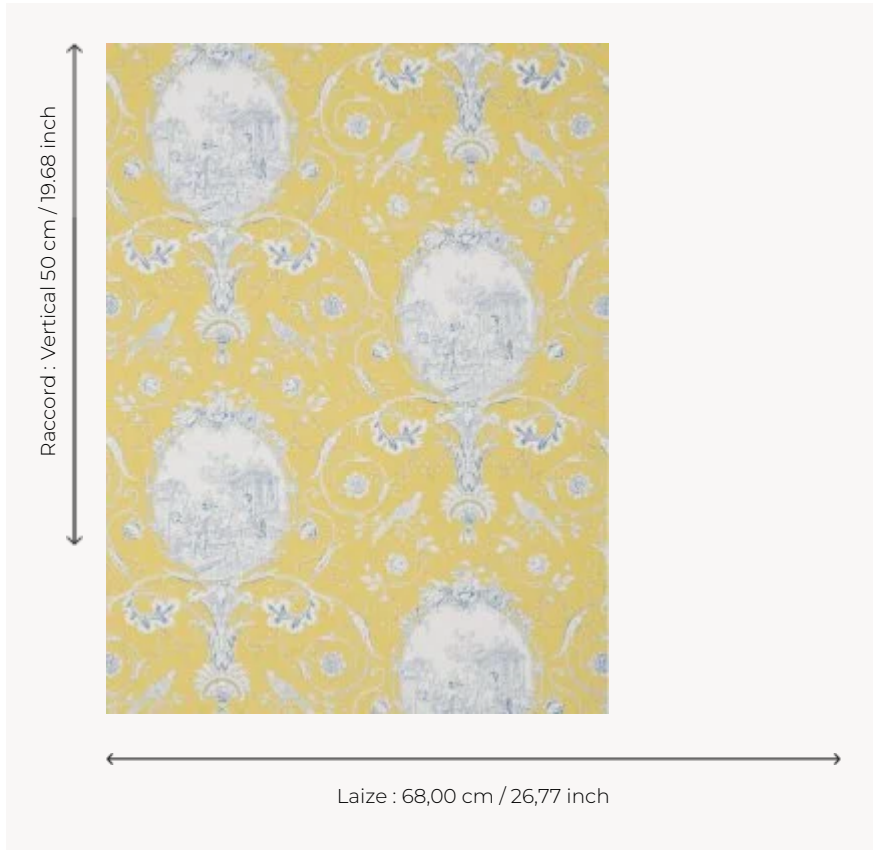

## BP206005 WALLPAPER LA FONTAINE

Medallions representing scenes from Jean de la Fontaine fables.

### BP206005 - Yellow blue

### Braquenié

<b>TYPE</b>	Small width printed wallpapers
<b>SALES UNIT</b>	Available per roll of 4,57 mts
<b>BACKING</b>	PAPER
<b>COMPOSITION</b>	-
<b>WIDTH</b>	68 cm / 26,77 inch
<b>REPEAT</b>	V: 50 cm - 19,68 inch Straight repeat
<b>WEIGHT</b>	174 gr / m <sup>2</sup>
<b>CARE</b>	
<b>TRIMMING</b>	Not trimmed
<b>HANGING/REMOVING</b>	Paste the paper Wet removable
<b>CERTIFICATIONS</b>	EUROCLASS B-s1,d0 ASTM E84 Class A
<b>NOTES</b>	Hand screen printed
<b>INFORMATION</b>	Soaking time before hanging: maximum 2 minutes. Use the trim & join marks during installation. Double-cut installation.