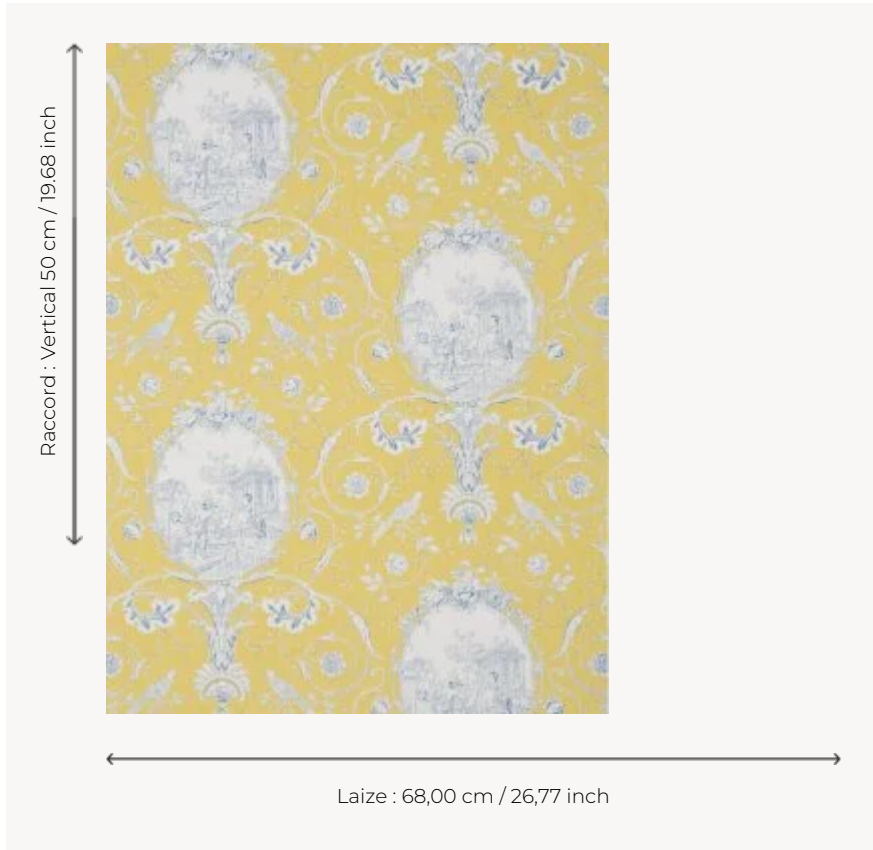

# BP206005 WALLPAPER LA FONTAINE

Medallions representing scenes from Jean de la Fontaine fables.

## BP206005 - Yellow blue

## Braquenié

<b>TYPE</b>	Small width printed wallpapers
<b>SALES UNIT</b>	Available per roll of 4,57 mts
<b>BACKING</b>	PAPER
<b>COMPOSITION</b>	-
<b>WIDTH</b>	68 cm / 26,77 inch
<b>REPEAT</b>	V: 50 cm - 19,68 inch Straight repeat
<b>WEIGHT</b>	174 gr / m <sup>2</sup>
<b>CARE</b>	
<b>TRIMMING</b>	Not trimmed
<b>HANGING/REMOVING</b>	Paste the paper Wet removable
<b>CERTIFICATIONS</b>	EUROCLASS B-s1,d0 ASTM E84 Class A
<b>NOTES</b>	Hand screen printed
<b>INFORMATION</b>	Soaking time before hanging: maximum 2 minutes. Use the trim & join marks during installation. Double-cut installation.