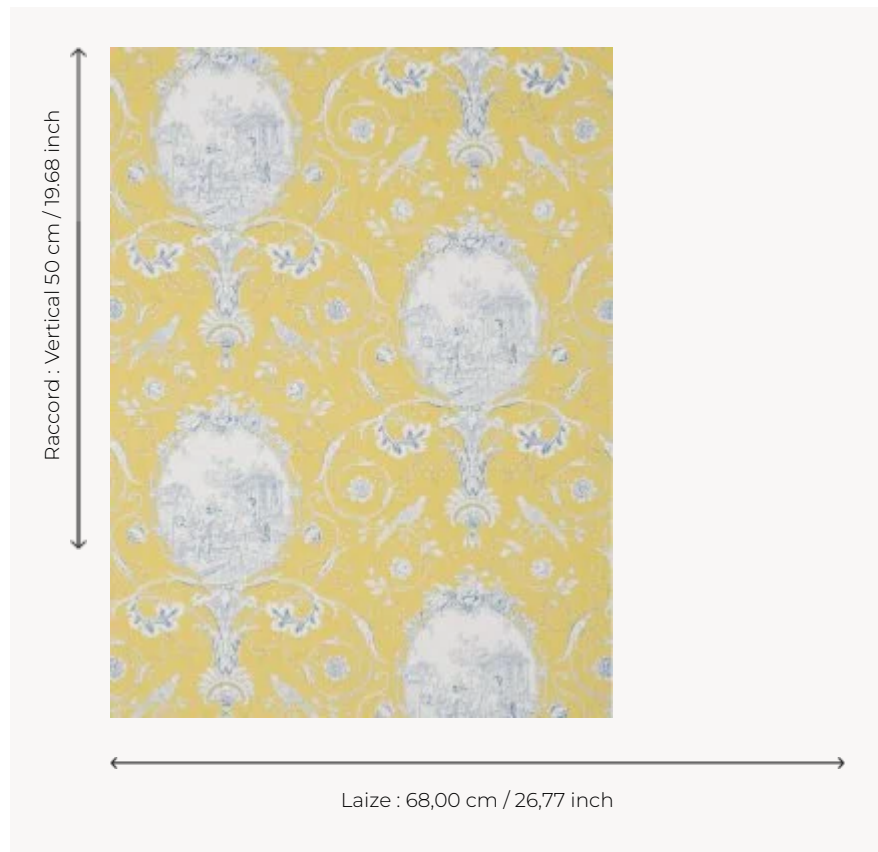

BP206005 WALLPAPER LA FONTAINE

Medallions representing scenes from Jean de la Fontaine fables.

BP206005 - Yellow blue

Braquenié

TYPE	Small width printed wallpapers
SALES UNIT	Available per roll of 4,57 mts
BACKING	PAPER
COMPOSITION	-
WIDTH	68 cm / 26,77 inch
REPEAT	V: 50 cm - 19,68 inch Straight repeat
WEIGHT	174 gr / m ²
CARE	
TRIMMING	Not trimmed
HANGING/REMOVING	Paste the paper Wet removable
CERTIFICATIONS	EUROCLASS B-s1,d0 ASTM E84 Class A
NOTES	Hand screen printed
INFORMATION	Soaking time before hanging: maximum 2 minutes. Use the trim & join marks during installation. Double-cut installation.

6 Colors

BP206001
Charcoal/taup
e

BP206002
Antique rose

BP206003
Blue/steel

BP206004
Leaf green

BP206005
Yellow blue

BP206006
Ochre red