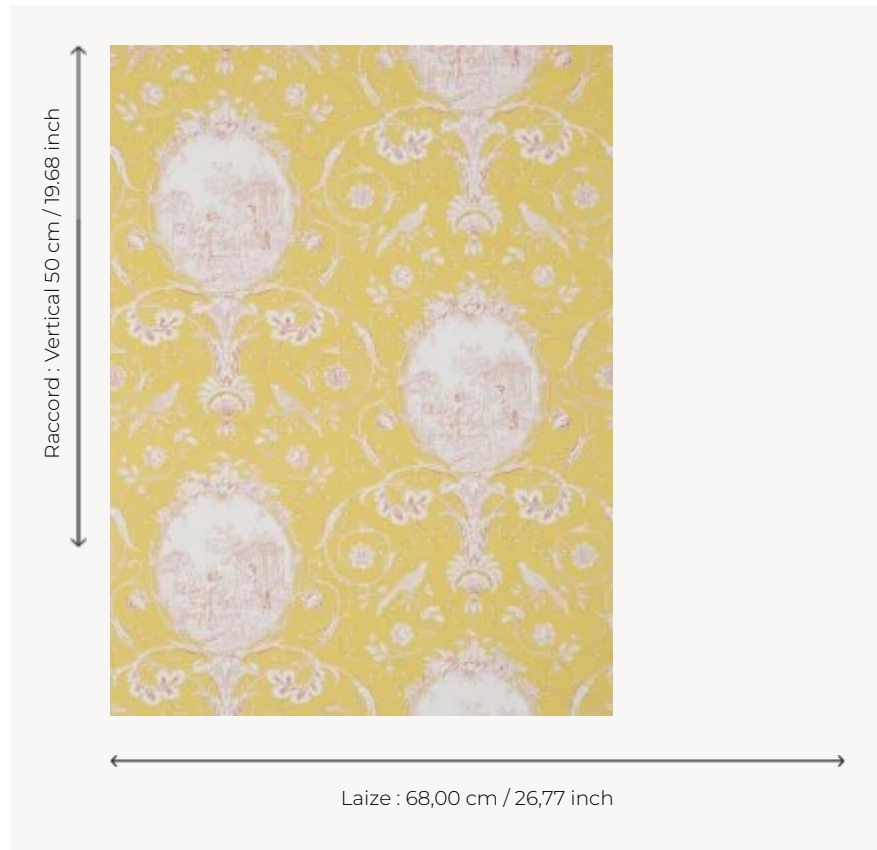

BP206006 WALLPAPER LA FONTAINE

Medallions representing scenes from Jean de la Fontaine fables.

BP206006 - Ochre red

Braquenié

TYPE	Small width printed wallpapers
SALES UNIT	Available per roll of 4,57 mts
BACKING	PAPER
COMPOSITION	-
WIDTH	68 cm / 26,77 inch
REPEAT	V: 50 cm - 19,68 inch Straight repeat
WEIGHT	174 gr / m ²
CARE	
TRIMMING	Not trimmed
HANGING/REMOVING	Paste the paper Wet removable
CERTIFICATIONS	EUROCLASS B-s1,d0 ASTM E84 Class A
NOTES	Hand screen printed
INFORMATION	Soaking time before hanging: maximum 2 minutes. Use the trim & join marks during installation. Double-cut installation.

6 Colors

BP206001
Charcoal/taupe
e

BP206002
Antique rose

BP206003
Blue/steel

BP206004
Leaf green

BP206005
Yellow blue

BP206006
Ochre red