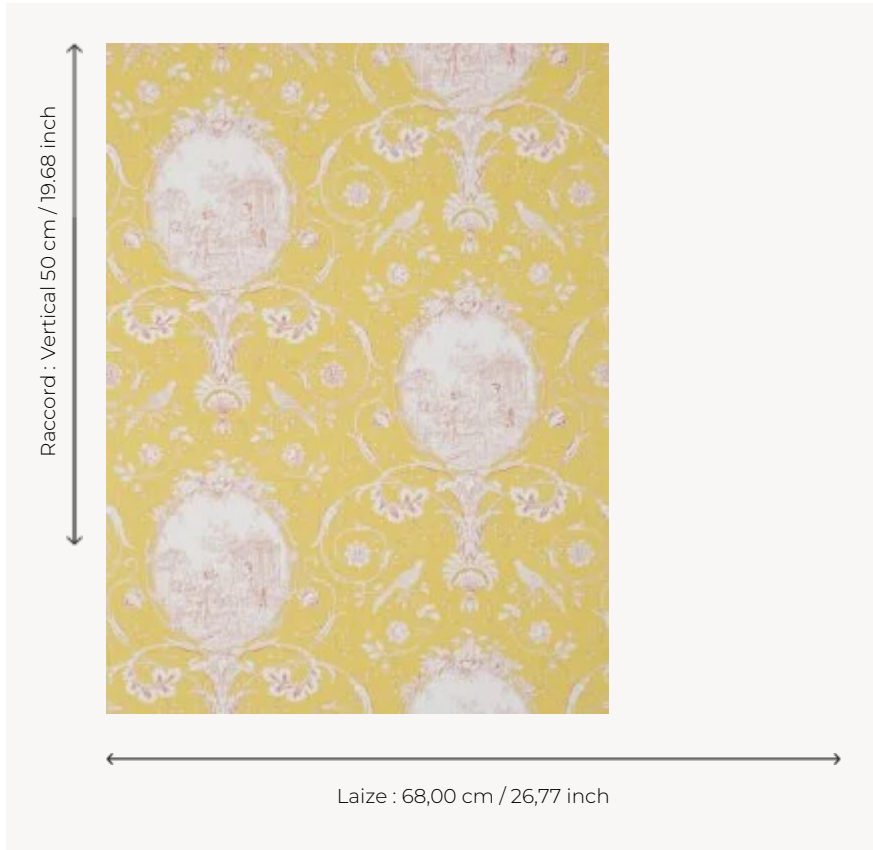

BP206006 WALLPAPER LA FONTAINE

Medallions representing scenes from Jean de la Fontaine fables.

BP206006 - Ochre red

Braquenié

TYPE	Small width printed wallpapers
SALES UNIT	Available per roll of 4,57 mts
BACKING	PAPER
COMPOSITION	-
WIDTH	68 cm / 26,77 inch
REPEAT	V: 50 cm - 19,68 inch Straight repeat
WEIGHT	174 gr / m ²
CARE	
TRIMMING	Not trimmed
HANGING/REMOVING	Paste the paper Wet removable
CERTIFICATIONS	EUROCLASS B-s1,d0 ASTM E84 Class A
NOTES	Hand screen printed
INFORMATION	Soaking time before hanging: maximum 2 minutes. Use the trim & join marks during installation. Double-cut installation.

6 Colors

BP206001
Charcoal/taup
e

BP206002
Antique rose

BP206003
Blue/steel

BP206004
Leaf green

BP206005
Yellow blue

BP206006
Ochre red