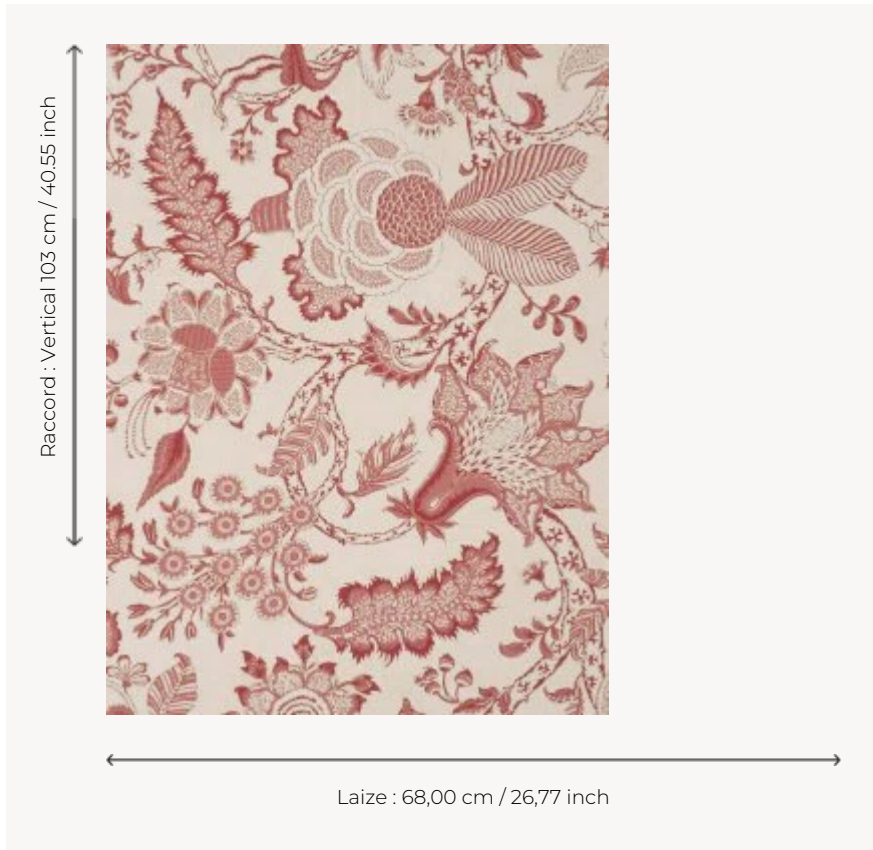

## BP209A02 WALLPAPER SEPTEUIL

Fantastic tall Indian, monochrome pattern of flowers. Wallpaper hand-printed in a frame. Wallpaper hand-printed in a frame. Untrimmed.

### BP209A02 - Pink red

### Braquenié

|                         |  |
|-------------------------|--|
| <b>TYPE</b>             | Small width printed wallpapers   |
| <b>SALES UNIT</b>       | Available per roll of 4,57 mts   |
| <b>BACKING</b>          | PAPER  |
| <b>COMPOSITION</b>      | -  |
| <b>WIDTH</b>            | 68 cm / 26,77 inch   |
| <b>REPEAT</b>           | V: 103 cm - 40,55 inch<br>Straight repeat  |
| <b>WEIGHT</b>           | 203 gr / m <sup>2</sup>  |
| <b>CARE</b>             |   |
| <b>TRIMMING</b>         | Not trimmed  |
| <b>HANGING/REMOVING</b> | Paste the paper<br>Wet removable   |
| <b>CERTIFICATIONS</b>   | EUROCLASS B-s1,d0<br>ASTM E84 Class A  |
| <b>NOTES</b>            | Hand screen printed  |
| <b>INFORMATION</b>      | Soaking time before hanging:<br>maximum 2 minutes.<br>Use the trim & join marks during<br>installation. Double-cut installation. |

## 4 Colors

BP209A02  
Pink red

BP209A03  
Antique blue

BP209B02  
Pink red

BP209B03  
Antique blue