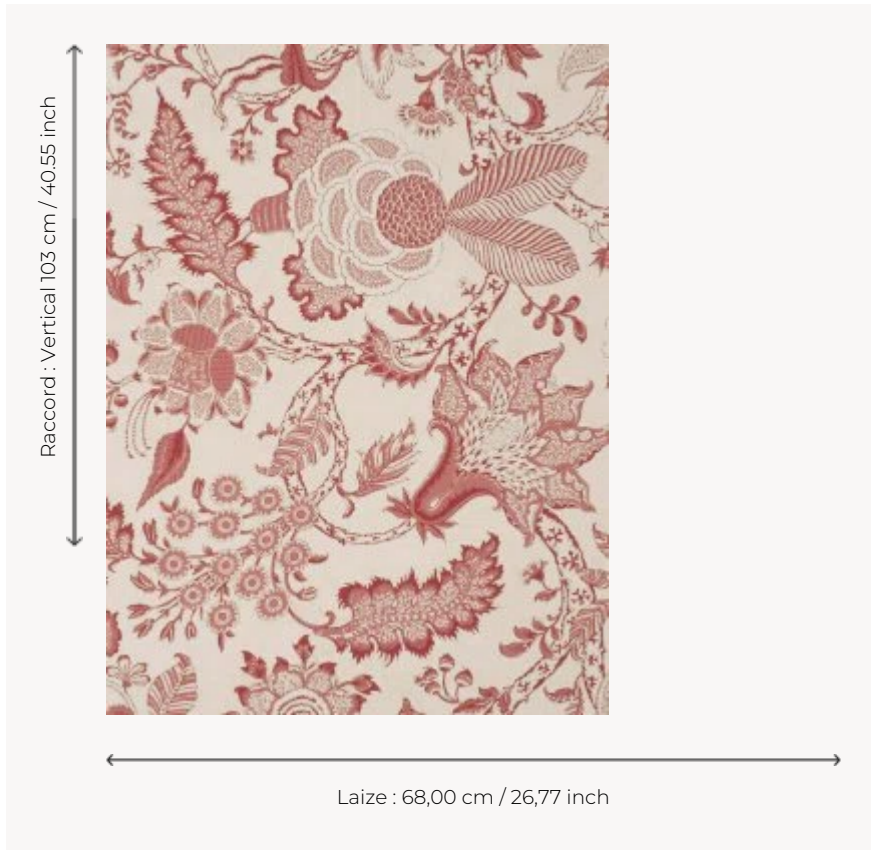

BP209A02 WALLPAPER SEPTEUIL

Fantastic tall Indian, monochrome pattern of flowers. Wallpaper hand-printed in a frame. Wallpaper hand-printed in a frame. Untrimmed.

BP209A02 - Pink red

Braquenié

TYPE	Small width printed wallpapers
SALES UNIT	Available per roll of 4,57 mts
BACKING	PAPER
COMPOSITION	-
WIDTH	68 cm / 26,77 inch
REPEAT	V: 103 cm - 40,55 inch Straight repeat
WEIGHT	203 gr / m ²
CARE	
TRIMMING	Not trimmed
HANGING/REMOVING	Paste the paper Wet removable
CERTIFICATIONS	EUROCLASS B-s1,d0 ASTM E84 Class A
NOTES	Hand screen printed
INFORMATION	Soaking time before hanging: maximum 2 minutes. Use the trim & join marks during installation. Double-cut installation.

4 Colors

BP209A02
Pink red

BP209A03
Antique blue

BP209B02
Pink red

BP209B03
Antique blue