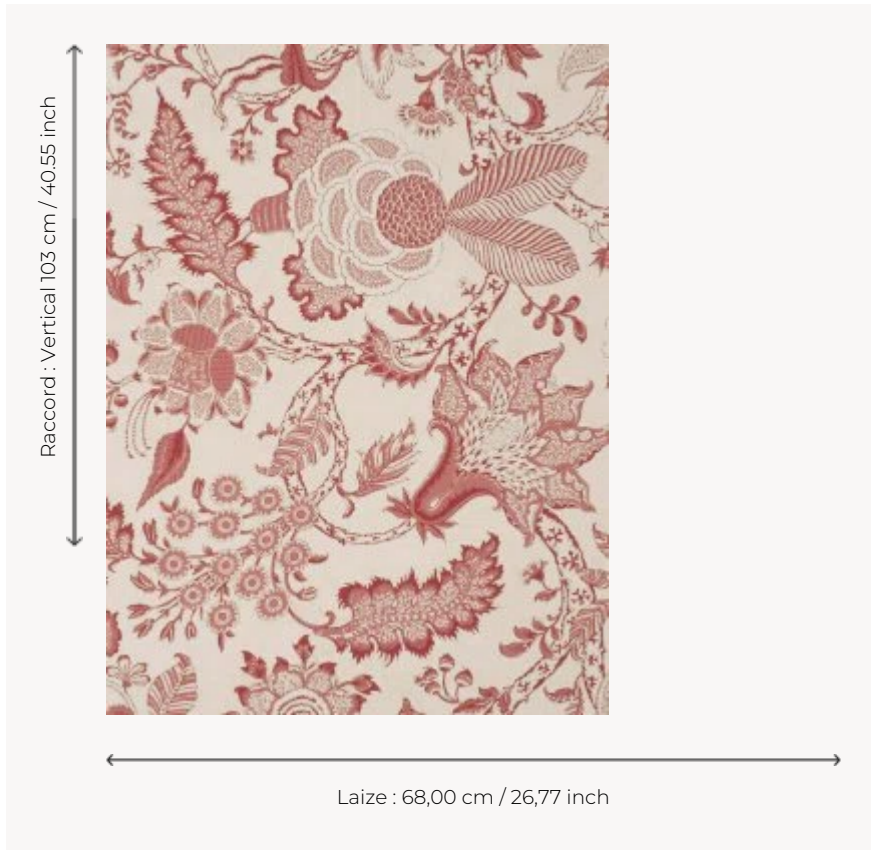

## BP209A02 WALLPAPER SEPTEUIL

Fantastic tall Indian, monochrome pattern of flowers. Wallpaper hand-printed in a frame. Wallpaper hand-printed in a frame. Untrimmed.

### BP209A02 - Pink red

### Braquenié

<b>TYPE</b>	Small width printed wallpapers
<b>SALES UNIT</b>	Available per roll of 4,57 mts
<b>BACKING</b>	PAPER
<b>COMPOSITION</b>	-
<b>WIDTH</b>	68 cm / 26,77 inch
<b>REPEAT</b>	V: 103 cm - 40,55 inch Straight repeat
<b>WEIGHT</b>	203 gr / m <sup>2</sup>
<b>CARE</b>	
<b>TRIMMING</b>	Not trimmed
<b>HANGING/REMOVING</b>	Paste the paper Wet removable
<b>CERTIFICATIONS</b>	EUROCLASS B-s1,d0 ASTM E84 Class A
<b>NOTES</b>	Hand screen printed
<b>INFORMATION</b>	Soaking time before hanging: maximum 2 minutes. Use the trim & join marks during installation. Double-cut installation.