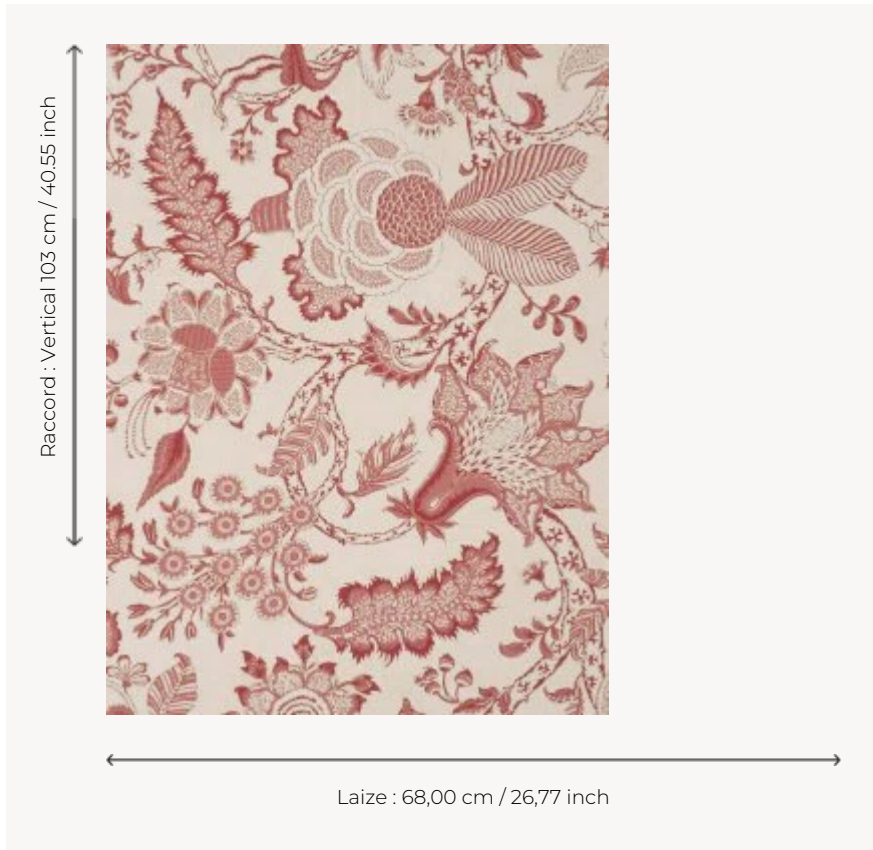

BP209A02 WALLPAPER SEPTEUIL

Fantastic tall Indian, monochrome pattern of flowers. Wallpaper hand-printed in a frame. Wallpaper hand-printed in a frame. Untrimmed.

BP209A02 - Pink red

Braquenié

TYPE	Small width printed wallpapers
SALES UNIT	Available per roll of 4,57 mts
BACKING	PAPER
COMPOSITION	-
WIDTH	68 cm / 26,77 inch
REPEAT	V: 103 cm - 40,55 inch Straight repeat
WEIGHT	203 gr / m ²
CARE	
TRIMMING	Not trimmed
HANGING/REMOVING	Paste the paper Wet removable
CERTIFICATIONS	EUROCLASS B-s1,d0 ASTM E84 Class A
NOTES	Hand screen printed
INFORMATION	Soaking time before hanging: maximum 2 minutes. Use the trim & join marks during installation. Double-cut installation.

4 Colors

BP209A02
Pink red

BP209A03
Antique blue

BP209B02
Pink red

BP209B03
Antique blue