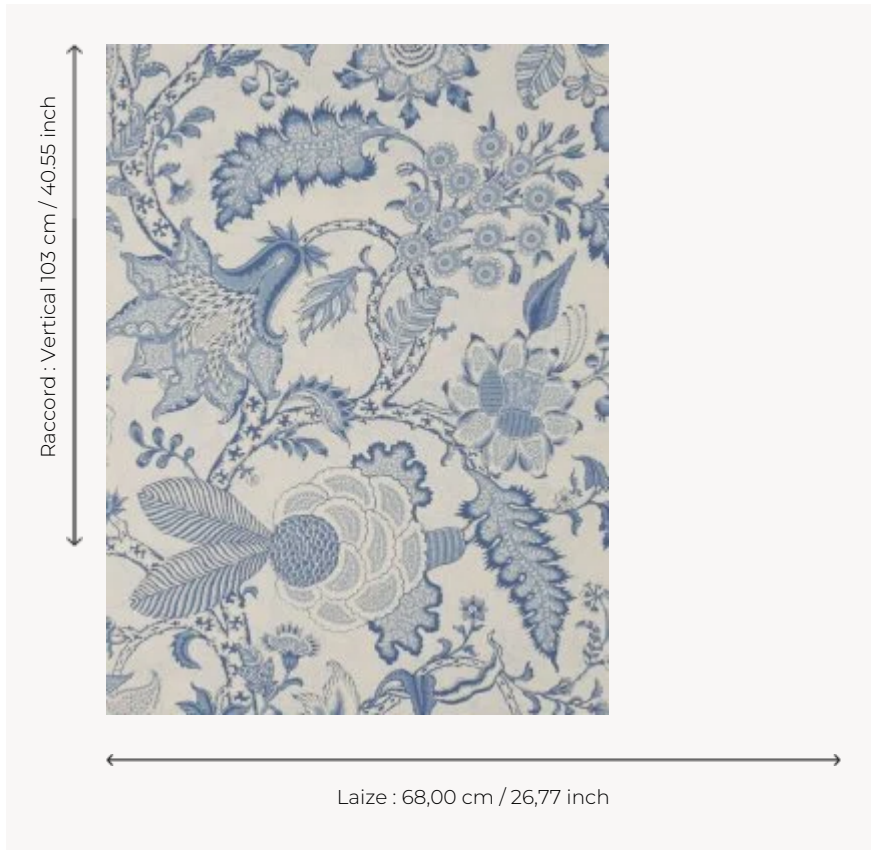

BP209A03 WALLPAPER SEPTEUIL

Fantastic tall Indian, monochrome pattern of flowers. Wallpaper hand-printed in a frame. Wallpaper hand-printed in a frame. Untrimmed.

BP209A03 - Antique blue

Braquenié

TYPE	Small width printed wallpapers
SALES UNIT	Available per roll of 4,57 mts
BACKING	PAPER
COMPOSITION	-
WIDTH	68 cm / 26,77 inch
REPEAT	V: 103 cm - 40,55 inch Straight repeat
WEIGHT	203 gr / m ²
CARE	
TRIMMING	Not trimmed
HANGING/REMOVING	Paste the paper Wet removable
CERTIFICATIONS	EUROCLASS B-s1,d0 ASTM E84 Class A
NOTES	Hand screen printed
INFORMATION	Soaking time before hanging: maximum 2 minutes. Use the trim & join marks during installation. Double-cut installation.

4 Colors

BP209A02
Pink red

BP209A03
Antique blue

BP209B02
Pink red

BP209B03
Antique blue