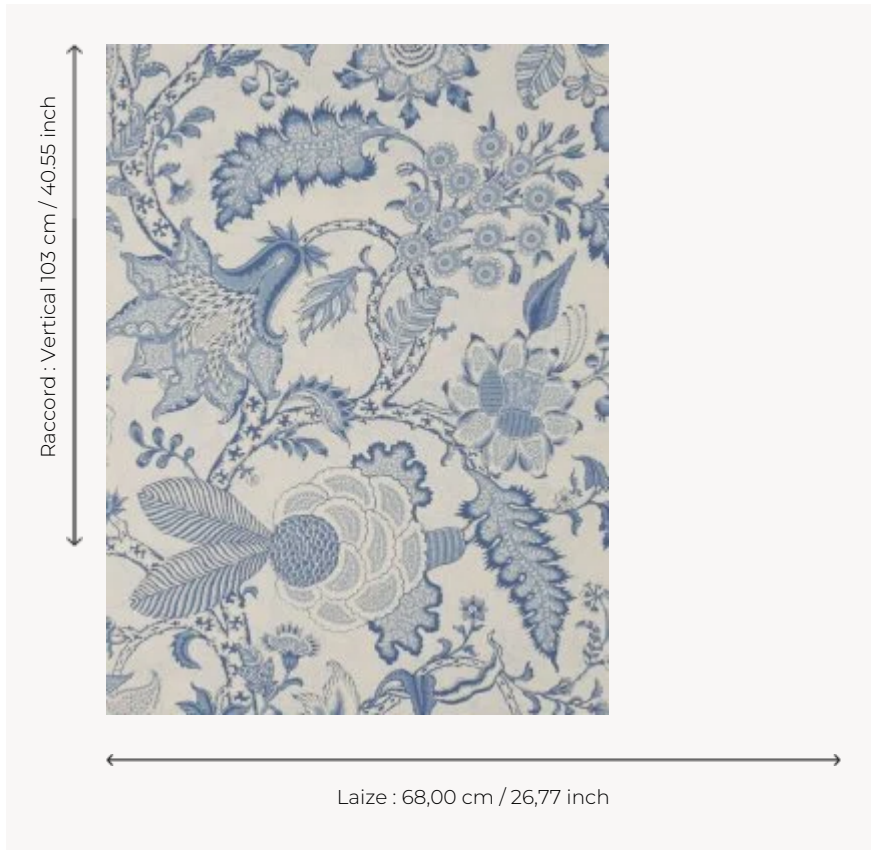

## BP209A03 WALLPAPER SEPTEUIL

Fantastic tall Indian, monochrome pattern of flowers. Wallpaper hand-printed in a frame. Wallpaper hand-printed in a frame. Untrimmed.

### BP209A03 - Antique blue

### Braquenié

<b>TYPE</b>	Small width printed wallpapers
<b>SALES UNIT</b>	Available per roll of 4,57 mts
<b>BACKING</b>	PAPER
<b>COMPOSITION</b>	-
<b>WIDTH</b>	68 cm / 26,77 inch
<b>REPEAT</b>	V: 103 cm - 40,55 inch Straight repeat
<b>WEIGHT</b>	203 gr / m <sup>2</sup>
<b>CARE</b>	
<b>TRIMMING</b>	Not trimmed
<b>HANGING/REMOVING</b>	Paste the paper Wet removable
<b>CERTIFICATIONS</b>	EUROCLASS B-s1,d0 ASTM E84 Class A
<b>NOTES</b>	Hand screen printed
<b>INFORMATION</b>	Soaking time before hanging: maximum 2 minutes. Use the trim & join marks during installation. Double-cut installation.