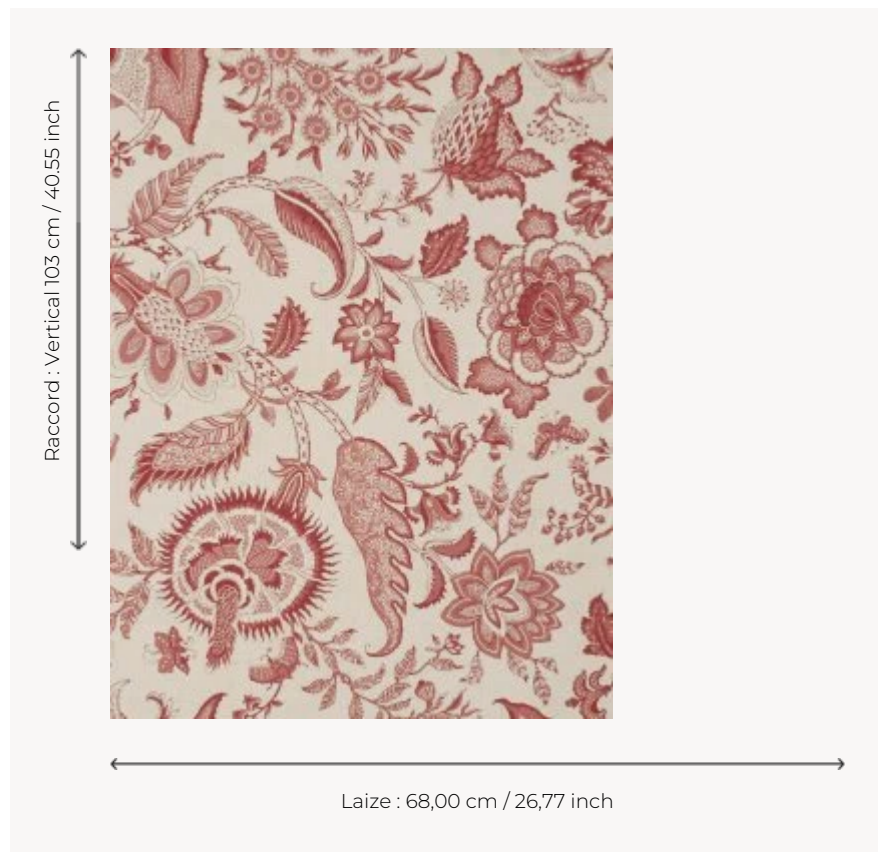

BP209B02 WALLPAPER SEPTEUIL

Fantastic tall Indian, monochrome pattern of flowers. Wallpaper hand-printed in a frame. Wallpaper hand-printed in a frame. Untrimmed.

BP209B02 - Pink red

Braquenié

TYPE	Small width printed wallpapers
SALES UNIT	Available per roll of 4,57 mts
BACKING	PAPER
COMPOSITION	-
WIDTH	68 cm / 26,77 inch
REPEAT	V: 103 cm - 40,55 inch Straight repeat
WEIGHT	203 gr / m ²
CARE	
TRIMMING	Not trimmed
HANGING/REMOVING	Paste the paper Wet removable
CERTIFICATIONS	EUROCLASS B-s1,d0 ASTM E84 Class A
NOTES	Hand screen printed
INFORMATION	Soaking time before hanging: maximum 2 minutes. Use the trim & join marks during installation. Double-cut installation.

4 Colors

BP209A02
Pink red

BP209A03
Antique blue

BP209B02
Pink red

BP209B03
Antique blue