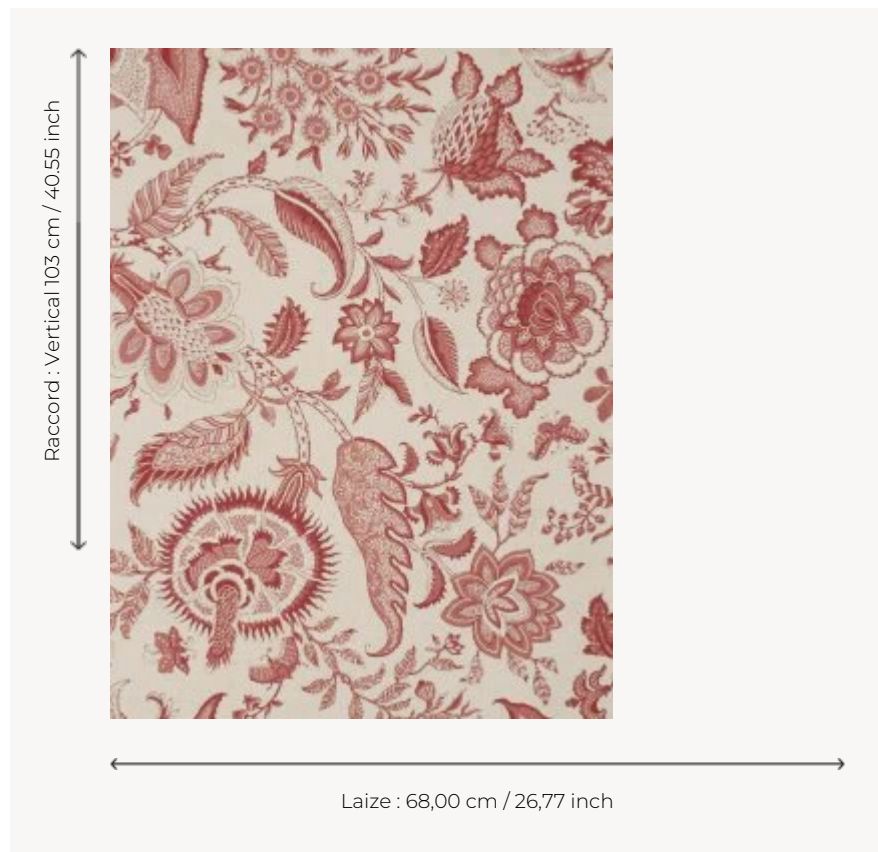

## BP209B02 WALLPAPER SEPTEUIL

Fantastic tall Indian, monochrome pattern of flowers. Wallpaper hand-printed in a frame. Wallpaper hand-printed in a frame. Untrimmed.

### BP209B02 - Pink red

### Braquenié

<b>TYPE</b>	Small width printed wallpapers
<b>SALES UNIT</b>	Available per roll of 4,57 mts
<b>BACKING</b>	PAPER
<b>COMPOSITION</b>	-
<b>WIDTH</b>	68 cm / 26,77 inch
<b>REPEAT</b>	V: 103 cm - 40,55 inch Straight repeat
<b>WEIGHT</b>	203 gr / m <sup>2</sup>
<b>CARE</b>	
<b>TRIMMING</b>	Not trimmed
<b>HANGING/REMOVING</b>	Paste the paper Wet removable
<b>CERTIFICATIONS</b>	EUROCLASS B-s1,d0 ASTM E84 Class A
<b>NOTES</b>	Hand screen printed
<b>INFORMATION</b>	Soaking time before hanging: maximum 2 minutes. Use the trim & join marks during installation. Double-cut installation.

## 4 Colors

BP209A02  
Pink red

BP209A03  
Antique blue

BP209B02  
Pink red

BP209B03  
Antique blue