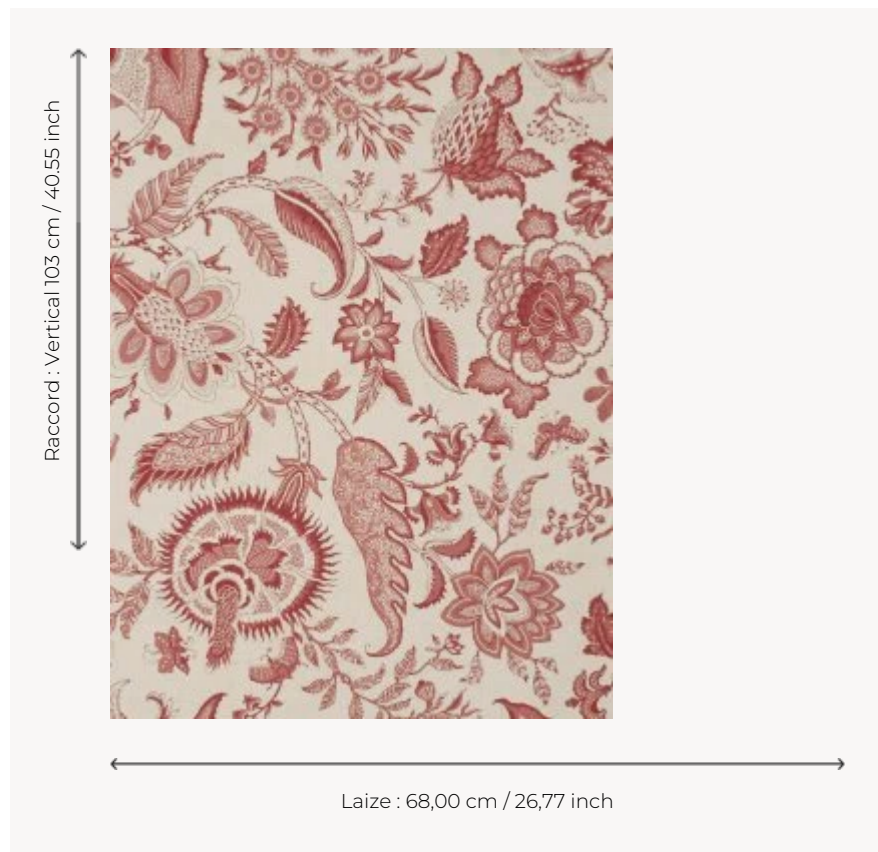

BP209B02 WALLPAPER SEPTEUIL

Fantastic tall Indian, monochrome pattern of flowers. Wallpaper hand-printed in a frame. Wallpaper hand-printed in a frame. Untrimmed.

BP209B02 - Pink red

Braquenié

TYPE	Small width printed wallpapers
SALES UNIT	Available per roll of 4,57 mts
BACKING	PAPER
COMPOSITION	-
WIDTH	68 cm / 26,77 inch
REPEAT	V: 103 cm - 40,55 inch Straight repeat
WEIGHT	203 gr / m ²
CARE	
TRIMMING	Not trimmed
HANGING/REMOVING	Paste the paper Wet removable
CERTIFICATIONS	EUROCLASS B-s1,d0 ASTM E84 Class A
NOTES	Hand screen printed
INFORMATION	Soaking time before hanging: maximum 2 minutes. Use the trim & join marks during installation. Double-cut installation.

4 Colors

BP209A02
Pink red

BP209A03
Antique blue

BP209B02
Pink red

BP209B03
Antique blue