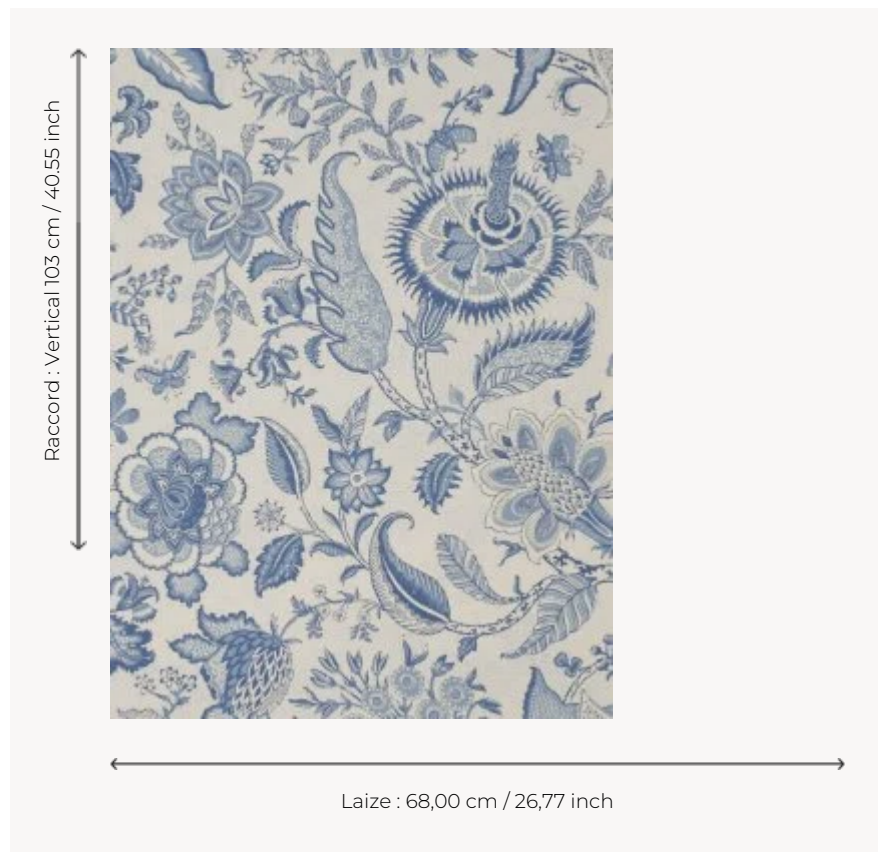

BP209B03 WALLPAPER SEPTEUIL

Fantastic tall Indian, monochrome pattern of flowers. Wallpaper hand-printed in a frame. Wallpaper hand-printed in a frame. Untrimmed.

BP209B03 - Antique blue

Braquenié

TYPE	Small width printed wallpapers
SALES UNIT	Available per roll of 4,57 mts
BACKING	PAPER
COMPOSITION	-
WIDTH	68 cm / 26,77 inch
REPEAT	V: 103 cm - 40,55 inch Straight repeat
WEIGHT	203 gr / m ²
CARE	
TRIMMING	Not trimmed
HANGING/REMOVING	Paste the paper Wet removable
CERTIFICATIONS	EUROCLASS B-s1,d0 ASTM E84 Class A
NOTES	Hand screen printed
INFORMATION	Soaking time before hanging: maximum 2 minutes. Use the trim & join marks during installation. Double-cut installation.

4 Colors

BP209A02
Pink red

BP209A03
Antique blue

BP209B02
Pink red

BP209B03
Antique blue