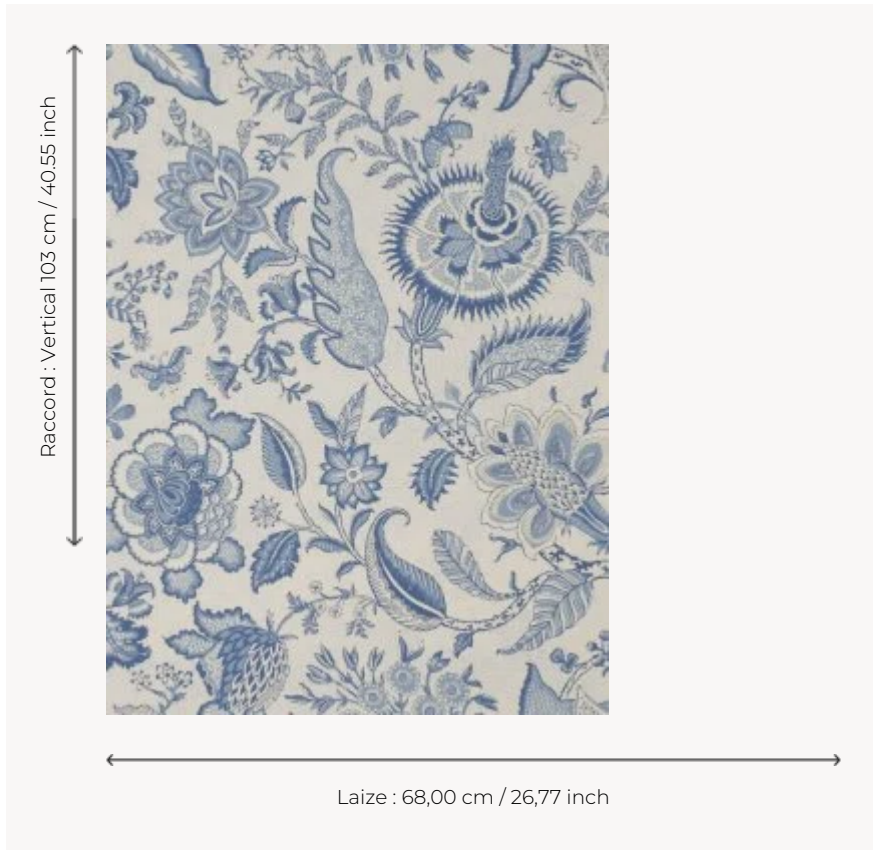

## BP209B03 WALLPAPER SEPTEUIL

Fantastic tall Indian, monochrome pattern of flowers. Wallpaper hand-printed in a frame. Wallpaper hand-printed in a frame. Untrimmed.

### BP209B03 - Antique blue

### Braquenié

**TYPE** Small width printed wallpapers

**SALES UNIT** Available per roll of 4,57 mts

**BACKING** PAPER

**COMPOSITION** -

**WIDTH** 68 cm / 26,77 inch

**REPEAT** V: 103 cm - 40,55 inch  
Straight repeat