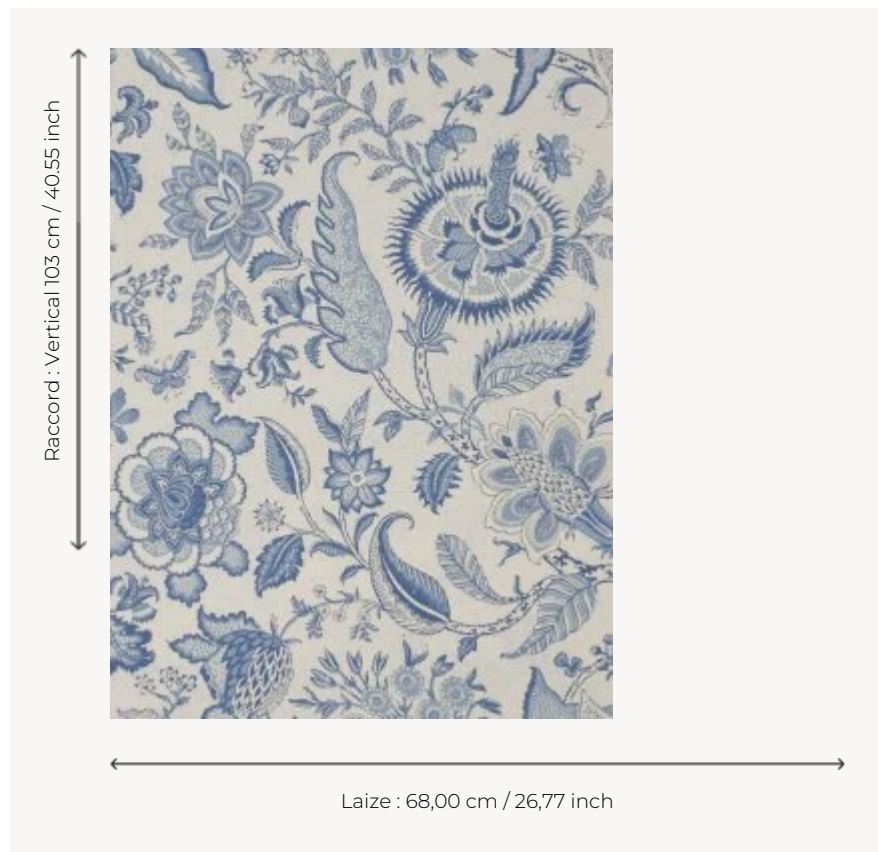

BP209B03 WALLPAPER SEPTEUIL

Fantastic tall Indian, monochrome pattern of flowers. Wallpaper hand-printed in a frame. Wallpaper hand-printed in a frame. Untrimmed.

BP209B03 - Antique blue

Braquenié

TYPE	Small width printed wallpapers
SALES UNIT	Available per roll of 4,57 mts
BACKING	PAPER
COMPOSITION	-
WIDTH	68 cm / 26,77 inch
REPEAT	V: 103 cm - 40,55 inch Straight repeat
WEIGHT	203 gr / m ²
CARE	
TRIMMING	Not trimmed
HANGING/REMOVING	Paste the paper Wet removable
CERTIFICATIONS	EUROCLASS B-s1,d0 ASTM E84 Class A
NOTES	Hand screen printed
INFORMATION	Soaking time before hanging: maximum 2 minutes. Use the trim & join marks during installation. Double-cut installation.

4 Colors

BP209A02
Pink red

BP209A03
Antique blue

BP209B02
Pink red

BP209B03
Antique blue