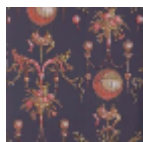

BP300001 WALLPAPER LA ROZIERE - FOND UNI

This balloon motif is characteristic of the "ballomania" that swept through the Decorative Arts following the first flights of the Montgolfier brothers in 1783. This arabesque panel reproduces the balloon used at the Tuileries on December 1, 1783. This reference, available in several colors, completes the range of colors already available in the Braquenié wallcoverings.

BP300001 - Origine

Braquenié

TYPE	Small width printed wallpapers
SALES UNIT	RL
BACKING	NON WOVEN
COMPOSITION	-
WIDTH	52 cm / 20,47 inch
REPEAT	V: 61 cm - 24,01 inch Straight repeat
WEIGHT	187 gr / m ²
CARE	
TRIMMING	Trimmed
HANGING/REMOVING	Paste the wall Strippable
CERTIFICATIONS	EUROCLASS B-s1,d0 ASTM E84 Class A
NOTES	Traditional printing technique

6 Colors

BP300001
Origine

BP300002
Noir

BP300003
Printemp

BP300004
Epice

BP300005
Moutarde

BP300006
Sable