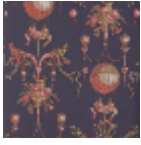

BP300001 WALLPAPER LA ROZIERE - FOND UNI

This balloon motif is characteristic of the "ballomania" that swept through the Decorative Arts following the first flights of the Montgolfier brothers in 1783. This arabesque panel reproduces the balloon used at the Tuileries on December 1, 1783. This reference, available in several colors, completes the range of colors already available in the Braquenié wallcoverings.

BP300001 - Origine

Braquenié

TYPE	Small width printed wallpapers
SALES UNIT	RL
BACKING	NON WOVEN
COMPOSITION	-
WIDTH	52 cm / 20,47 inch
REPEAT	V: 61 cm - 24,01 inch Straight repeat
WEIGHT	187 gr / m ²
CARE	
TRIMMING	Trimmed
HANGING/REMOVING	Paste the wall Strippable
CERTIFICATIONS	EUROCLASS B-s1,d0 ASTM E84 Class A
NOTES	Traditional printing technique

6 Colors

BP300001
Origine

BP300002
Noir

BP300003
Printemp

BP300004
Epice

BP300005
Moutarde

BP300006
Sable