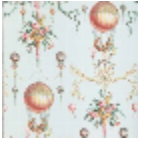

BP300001 WALLPAPER LA ROZIERE - FOND UNI

This balloon motif is characteristic of the "ballomania" that swept through the Decorative Arts following the first flights of the Montgolfier brothers in 1783. This arabesque panel reproduces the balloon used at the Tuileries on December 1, 1783. This reference, available in several colors, completes the range of colors already available in the Braquenié wallcoverings.

BP300001 - Origine

Braquenié

TYPE	Small width printed wallpapers
SALES UNIT	RL
BACKING	NON WOVEN
COMPOSITION	-
WIDTH	52 cm / 20,47 inch
REPEAT	V: 61 cm - 24,01 inch Straight repeat
WEIGHT	187 gr / m ²
CARE	
TRIMMING	Trimmed
HANGING/REMOVING	Paste the wall Strippable
CERTIFICATIONS	EUROCLASS B-s1,d0 ASTM E84 Class A
NOTES	Traditional printing technique

6 Colors

BP300001
Origine

BP300002
Noir

BP300003
Printemp

BP300004
Epice

BP300005
Moutarde

BP300006
Sable