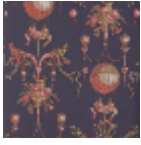

## BP300001 WALLPAPER LA ROZIERE - FOND UNI

This balloon motif is characteristic of the "ballomania" that swept through the Decorative Arts following the first flights of the Montgolfier brothers in 1783. This arabesque panel reproduces the balloon used at the Tuileries on December 1, 1783. This reference, available in several colors, completes the range of colors already available in the Braquenié wallcoverings.

### BP300001 - Origine

## 6 Colors

BP300001  
Origine

BP300002  
Noir

BP300003  
Printemp

BP300004  
Epice

BP300005  
Moutarde

BP300006  
Sable