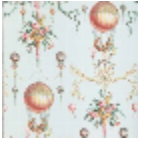

BP300002 WALLPAPER LA ROZIERE - FOND UNI

This balloon motif is characteristic of the "ballomania" that swept through the Decorative Arts following the first flights of the Montgolfier brothers in 1783. This arabesque panel reproduces the balloon used at the Tuileries on December 1, 1783. This reference, available in several colors, completes the range of colors already available in the Braquenié wallcoverings.

BP300002 - Noir

Braquenié

TYPE	Small width printed wallpapers
SALES UNIT	RL
BACKING	NON WOVEN
COMPOSITION	-
WIDTH	52 cm / 20,47 inch
REPEAT	V: 61 cm - 24,01 inch Straight repeat
WEIGHT	187 gr / m ²
CARE	
TRIMMING	Trimmed
HANGING/REMOVING	Paste the wall Strippable
CERTIFICATIONS	EUROCLASS B-s1,d0 ASTM E84 Class A
NOTES	Traditional printing technique

6 Colors

BP300001
Origine

BP300002
Noir

BP300003
Printemp

BP300004
Epice

BP300005
Moutarde

BP300006
Sable