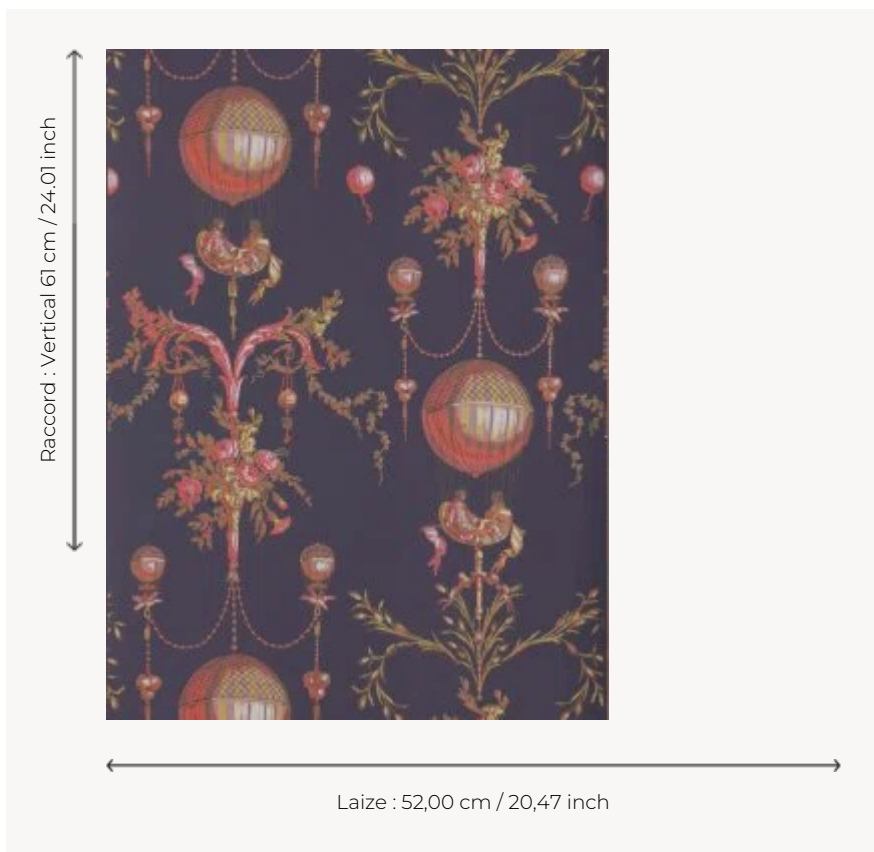

## BP300002 WALLPAPER LA ROZIERE - FOND UNI

This balloon motif is characteristic of the "ballomania" that swept through the Decorative Arts following the first flights of the Montgolfier brothers in 1783. This arabesque panel reproduces the balloon used at the Tuileries on December 1, 1783. This reference, available in several colors, completes the range of colors already available in the Braquenié wallcoverings.

### BP300002 - Noir

### Braquenié

<b>TYPE</b>	Small width printed wallpapers
<b>SALES UNIT</b>	RL
<b>BACKING</b>	NON WOVEN
<b>COMPOSITION</b>	-
<b>WIDTH</b>	52 cm / 20,47 inch
<b>REPEAT</b>	V: 61 cm - 24,01 inch Straight repeat
<b>WEIGHT</b>	187 gr / m <sup>2</sup>
<b>CARE</b>	
<b>TRIMMING</b>	Trimmed
<b>HANGING/REMOVING</b>	Paste the wall Strippable
<b>CERTIFICATIONS</b>	EUROCLASS B-s1,d0 ASTM E84 Class A
<b>NOTES</b>	Traditional printing technique

## 6 Colors

BP300001  
Origine

BP300002  
Noir

BP300003  
Printemp

BP300004  
Epice

BP300005  
Moutarde

BP300006  
Sable