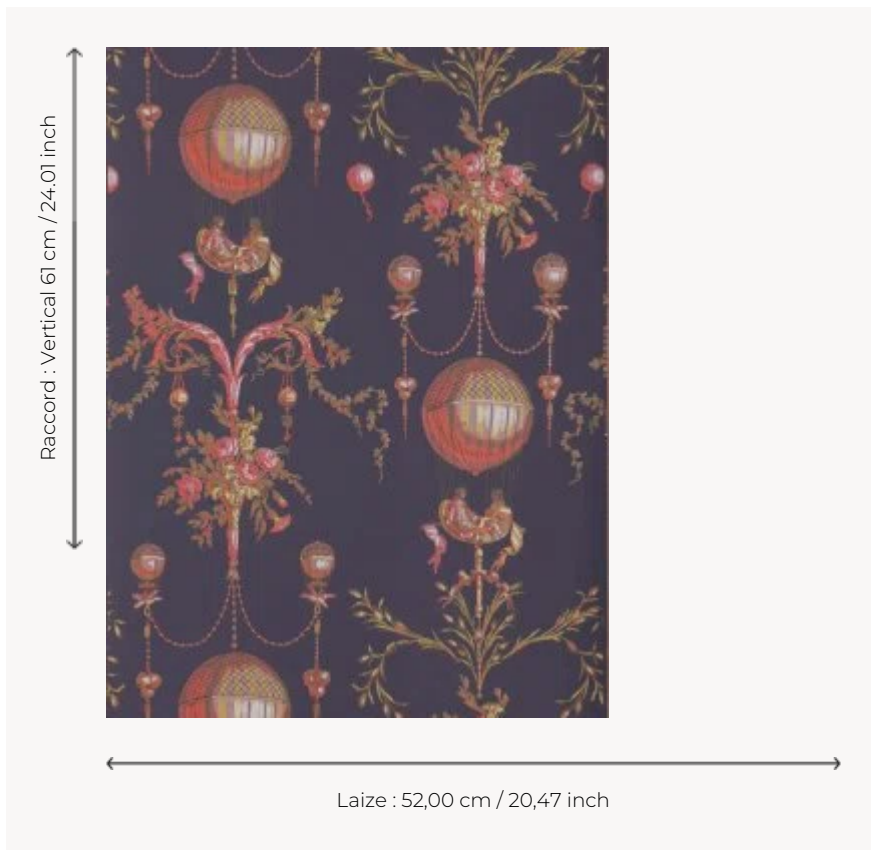

BP300002 WALLPAPER LA ROZIERE - FOND UNI

This balloon motif is characteristic of the "ballomania" that swept through the Decorative Arts following the first flights of the Montgolfier brothers in 1783. This arabesque panel reproduces the balloon used at the Tuileries on December 1, 1783. This reference, available in several colors, completes the range of colors already available in the Braquenié wallcoverings.

BP300002 - Noir

Braquenié

TYPE	Small width printed wallpapers
SALES UNIT	RL
BACKING	NON WOVEN
COMPOSITION	-
WIDTH	52 cm / 20,47 inch
REPEAT	V: 61 cm - 24,01 inch Straight repeat
WEIGHT	187 gr / m ²
CARE	
TRIMMING	Trimmed
HANGING/REMOVING	Paste the wall Strippable
CERTIFICATIONS	EUROCLASS B-s1,d0 ASTM E84 Class A
NOTES	Traditional printing technique
BOOK	B9979PPBRAQ2

6 Colors

BP300001
Origine

BP300002
Noir

BP300003
Printemp

BP300004
Epice

BP300005
Moutarde

BP300006
Sable