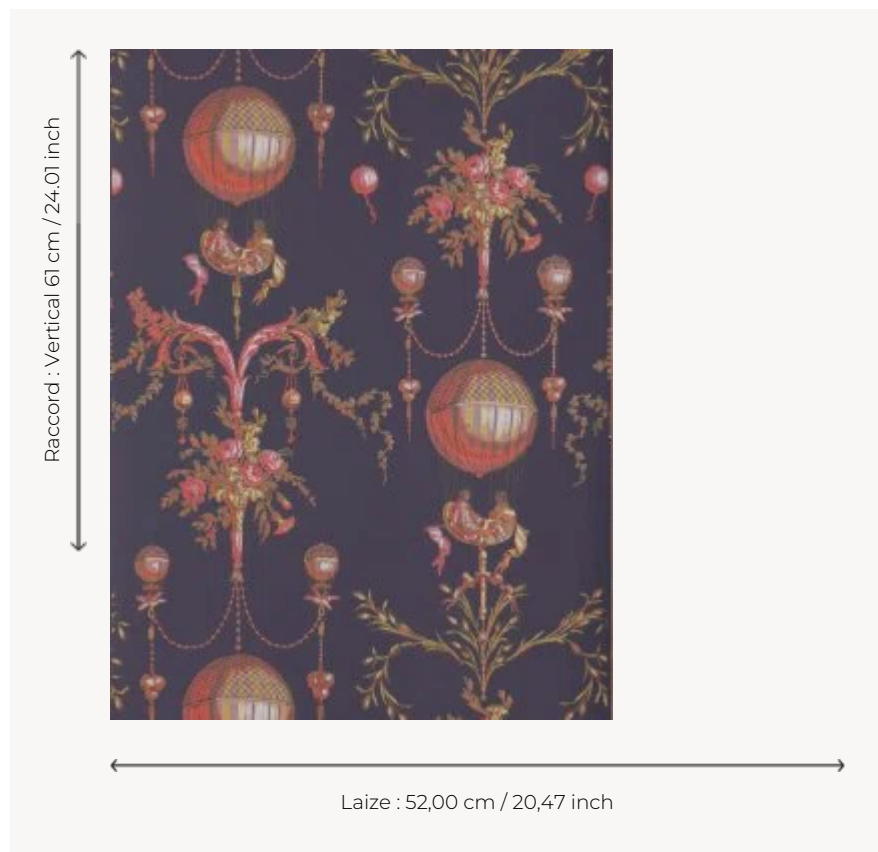

BP300002 WALLPAPER LA ROZIERE - FOND UNI

This balloon motif is characteristic of the "ballomania" that swept through the Decorative Arts following the first flights of the Montgolfier brothers in 1783. This arabesque panel reproduces the balloon used at the Tuileries on December 1, 1783. This reference, available in several colors, completes the range of colors already available in the Braquenié wallcoverings.

BP300002 - Noir

Braquenié

TYPE	Small width printed wallpapers
SALES UNIT	RL
BACKING	NON WOVEN
COMPOSITION	-
WIDTH	52 cm / 20,47 inch
REPEAT	V: 61 cm - 24,01 inch Straight repeat
WEIGHT	187 gr / m ²
CARE	
TRIMMING	Trimmed
HANGING/REMOVING	Paste the wall Strippable
CERTIFICATIONS	EUROCLASS B-s1,d0 ASTM E84 Class A
NOTES	Traditional printing technique

6 Colors

BP300001
Origine

BP300002
Noir

BP300003
Printemp

BP300004
Epice

BP300005
Moutarde

BP300006
Sable