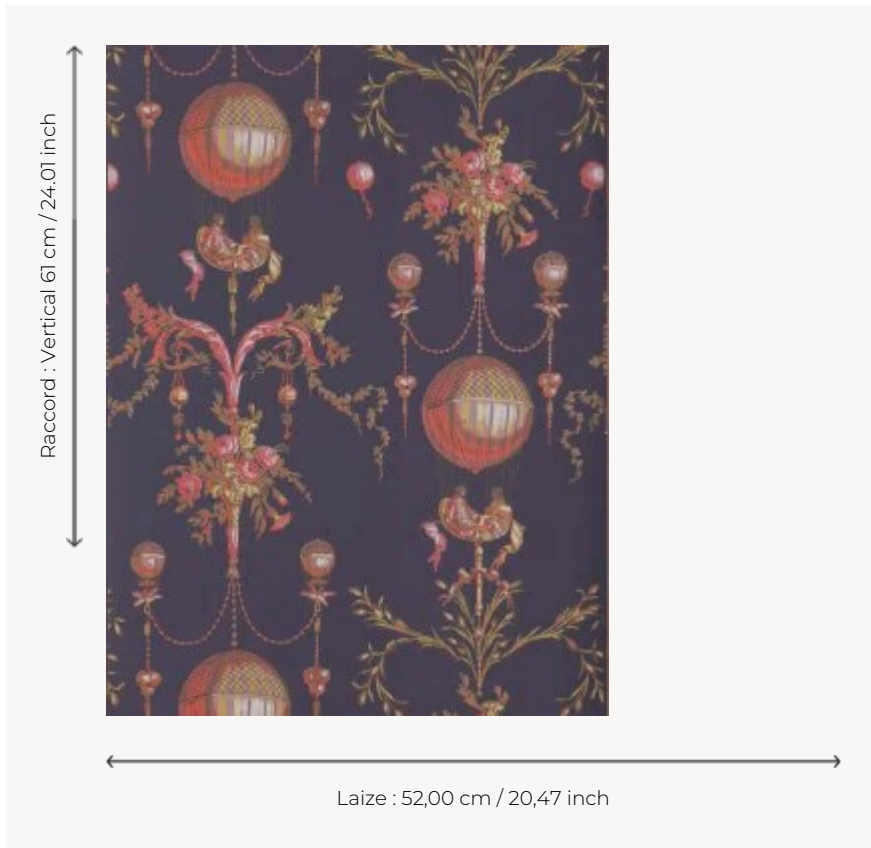

BP300002 WALLPAPER LA ROZIERE - FOND UNI

This balloon motif is characteristic of the "ballomania" that swept through the Decorative Arts following the first flights of the Montgolfier brothers in 1783. This arabesque panel reproduces the balloon used at the Tuileries on December 1, 1783. This reference, available in several colors, completes the range of colors already available in the Braquenié wallcoverings.

BP300002 - Noir

Braquenié

TYPE	Small width printed wallpapers
SALES UNIT	RL
BACKING	NON WOVEN
COMPOSITION	-
WIDTH	52 cm / 20,47 inch
REPEAT	V: 61 cm - 24,01 inch Straight repeat
WEIGHT	187 gr / m ²
CARE	
TRIMMING	Trimmed
HANGING/REMOVING	Paste the wall Strippable
CERTIFICATIONS	EUROCLASS B-s1,d0 ASTM E84 Class A
NOTES	Traditional printing technique

6 Colors

BP300001
Origine

BP300002
Noir

BP300003
Printemp

BP300004
Epice

BP300005
Moutarde

BP300006
Sable