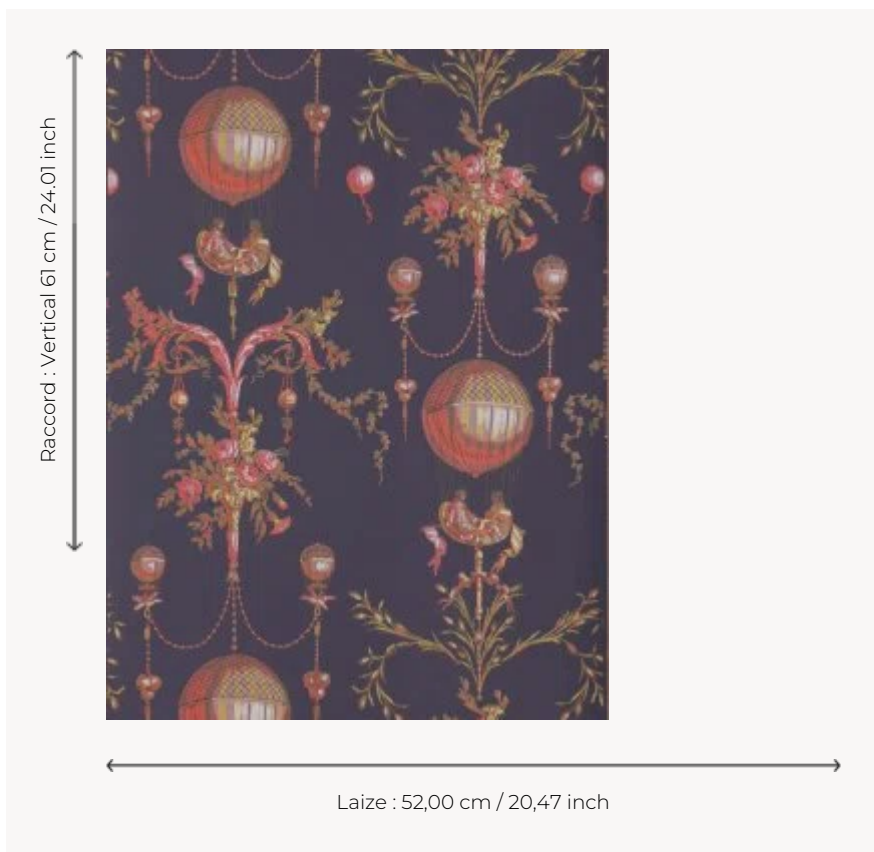

BP300002 WALLPAPER LA ROZIERE - FOND UNI

This balloon motif is characteristic of the "ballomania" that swept through the Decorative Arts following the first flights of the Montgolfier brothers in 1783. This arabesque panel reproduces the balloon used at the Tuileries on December 1, 1783. This reference, available in several colors, completes the range of colors already available in the Braquenié wallcoverings.

BP300002 - Noir

Braquenié

TYPE	Small width printed wallpapers
SALES UNIT	RL
BACKING	NON WOVEN
COMPOSITION	-
WIDTH	52 cm / 20,47 inch
REPEAT	V: 61 cm - 24,01 inch Straight repeat
WEIGHT	187 gr / m ²
CARE	
TRIMMING	Trimmed
HANGING/REMOVING	Paste the wall Strippable
CERTIFICATIONS	EUROCLASS B-s1,d0 ASTM E84 Class A
NOTES	Traditional printing technique

6 Colors

BP300001
Origine

BP300002
Noir

BP300003
Printemp

BP300004
Epice

BP300005
Moutarde

BP300006
Sable