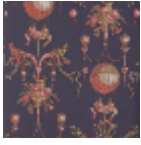

## BP300003 WALLPAPER LA ROZIERE - FOND UNI

This balloon motif is characteristic of the "ballomania" that swept through the Decorative Arts following the first flights of the Montgolfier brothers in 1783. This arabesque panel reproduces the balloon used at the Tuileries on December 1, 1783. This reference, available in several colors, completes the range of colors already available in the Braquenié wallcoverings.

### BP300003 - Printemp

## 6 Colors

BP300001  
Origine

BP300002  
Noir

BP300003  
Printemp

BP300004  
Epice

BP300005  
Moutarde

BP300006  
Sable