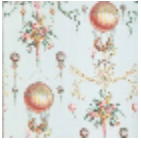

BP300003 WALLPAPER LA ROZIERE - FOND UNI

This balloon motif is characteristic of the "ballomania" that swept through the Decorative Arts following the first flights of the Montgolfier brothers in 1783. This arabesque panel reproduces the balloon used at the Tuileries on December 1, 1783. This reference, available in several colors, completes the range of colors already available in the Braquenié wallcoverings.

BP300003 - Printemp

Braquenié

TYPE	Small width printed wallpapers
SALES UNIT	RL
BACKING	NON WOVEN
COMPOSITION	-
WIDTH	52 cm / 20,47 inch
REPEAT	V: 61 cm - 24,01 inch Straight repeat
WEIGHT	187 gr / m ²
CARE	
TRIMMING	Trimmed
HANGING/REMOVING	Paste the wall Strippable
CERTIFICATIONS	EUROCLASS B-s1,d0 ASTM E84 Class A
NOTES	Traditional printing technique
BOOK	B9979PPBRAQ2

6 Colors

BP300001
Origine

BP300002
Noir

BP300003
Printemp

BP300004
Epice

BP300005
Moutarde

BP300006
Sable