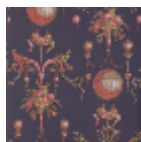

BP300004 WALLPAPER LA ROZIERE - FOND UNI

This balloon motif is characteristic of the "ballomania" that swept through the Decorative Arts following the first flights of the Montgolfier brothers in 1783. This arabesque panel reproduces the balloon used at the Tuileries on December 1, 1783. This reference, available in several colors, completes the range of colors already available in the Braquenié wallcoverings.

BP300004 - Epice

Braquenié

TYPE	Small width printed wallpapers
SALES UNIT	RL
BACKING	NON WOVEN
COMPOSITION	-
WIDTH	52 cm / 20,47 inch
REPEAT	V: 61 cm - 24,01 inch Straight repeat
WEIGHT	187 gr / m ²
CARE	
TRIMMING	Trimmed
HANGING/REMOVING	Paste the wall Strippable
CERTIFICATIONS	EUROCLASS B-s1,d0 ASTM E84 Class A
NOTES	Traditional printing technique

6 Colors

BP300001
Origine

BP300002
Noir

BP300003
Printemp

BP300004
Epice

BP300005
Moutarde

BP300006
Sable