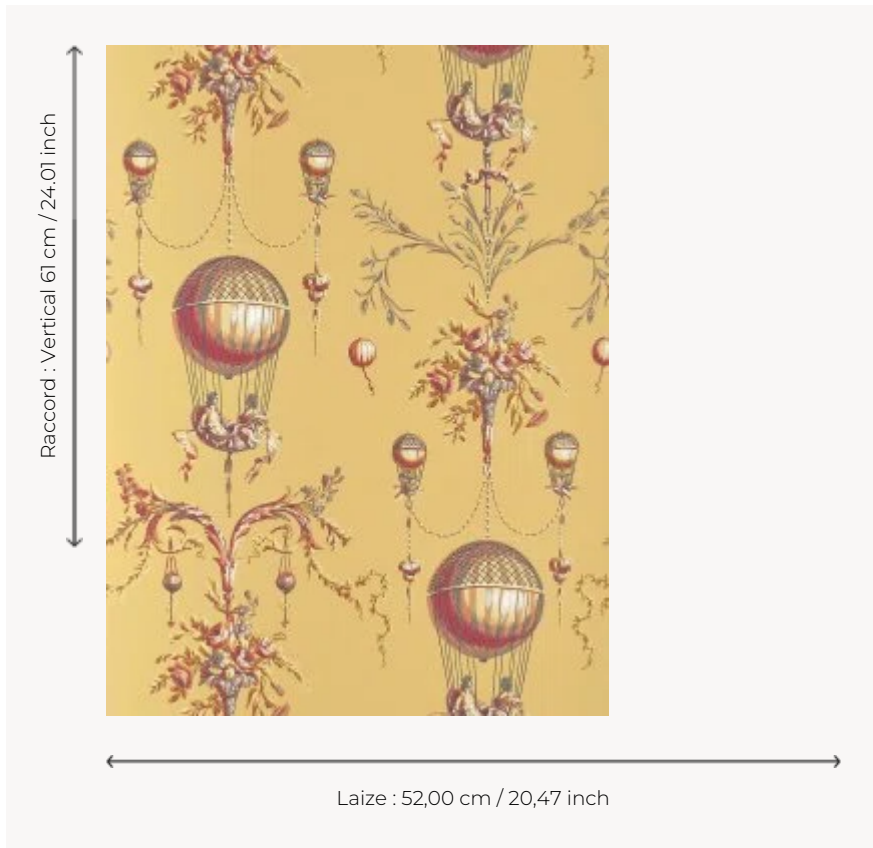

BP300005 WALLPAPER LA ROZIERE - FOND UNI

This balloon motif is characteristic of the "ballomania" that swept through the Decorative Arts following the first flights of the Montgolfier brothers in 1783. This arabesque panel reproduces the balloon used at the Tuileries on December 1, 1783. This reference, available in several colors, completes the range of colors already available in the Braquenié wallcoverings.

BP300005 - Moutarde

Braquenié

TYPE	Small width printed wallpapers
SALES UNIT	RL
BACKING	NON WOVEN
COMPOSITION	-
WIDTH	52 cm / 20,47 inch
REPEAT	V: 61 cm - 24,01 inch Straight repeat
WEIGHT	187 gr / m ²
CARE	
TRIMMING	Trimmed
HANGING/REMOVING	Paste the wall Strippable
CERTIFICATIONS	EUROCLASS B-s1,d0 ASTM E84 Class A
NOTES	Traditional printing technique

6 Colors

BP300001
Origine

BP300002
Noir

BP300003
Printemp

BP300004
Epice

BP300005
Moutarde

BP300006
Sable