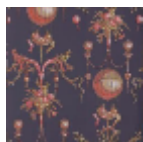

BP300002
Noir