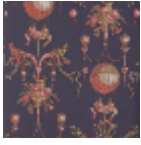

BP300005 WALLPAPER LA ROZIERE - FOND UNI

This balloon motif is characteristic of the "ballomania" that swept through the Decorative Arts following the first flights of the Montgolfier brothers in 1783. This arabesque panel reproduces the balloon used at the Tuileries on December 1, 1783. This reference, available in several colors, completes the range of colors already available in the Braquenié wallcoverings.

BP300005 - Moutarde

Braquenié

TYPE	Small width printed wallpapers
SALES UNIT	RL
BACKING	NON WOVEN
COMPOSITION	-
WIDTH	52 cm / 20,47 inch
REPEAT	V: 61 cm - 24,01 inch Straight repeat
WEIGHT	187 gr / m ²
CARE	
TRIMMING	Trimmed
HANGING/REMOVING	Paste the wall Strippable
CERTIFICATIONS	EUROCLASS B-s1,d0 ASTM E84 Class A
NOTES	Traditional printing technique

6 Colors

BP300001
Origine

BP300002
Noir

BP300003
Printemp

BP300004
Epice

BP300005
Moutarde

BP300006
Sable