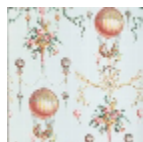

6 Colors

BP300001
Origine