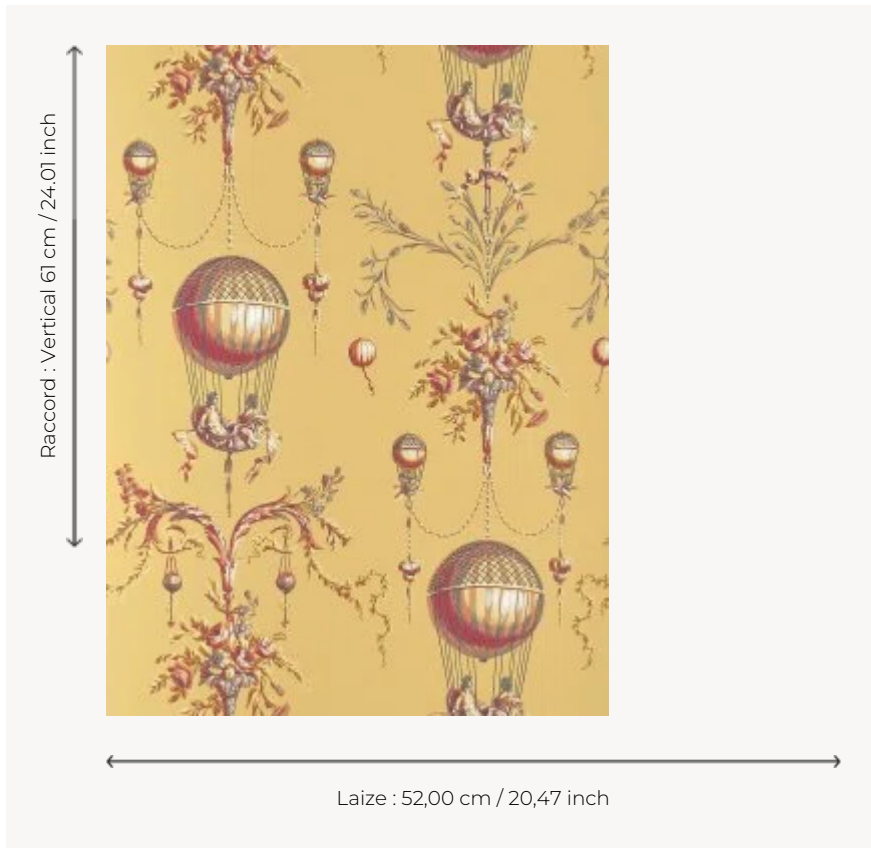

## BP300005 WALLPAPER LA ROZIERE - FOND UNI

This balloon motif is characteristic of the "ballomania" that swept through the Decorative Arts following the first flights of the Montgolfier brothers in 1783. This arabesque panel reproduces the balloon used at the Tuileries on December 1, 1783. This reference, available in several colors, completes the range of colors already available in the Braquenié wallcoverings.

### BP300005 - Moutarde

### Braquenié

<b>TYPE</b>	Small width printed wallpapers
<b>SALES UNIT</b>	RL
<b>BACKING</b>	NON WOVEN
<b>COMPOSITION</b>	-
<b>WIDTH</b>	52 cm / 20,47 inch
<b>REPEAT</b>	V: 61 cm - 24,01 inch Straight repeat
<b>WEIGHT</b>	187 gr / m <sup>2</sup>
<b>CARE</b>	
<b>TRIMMING</b>	Trimmed
<b>HANGING/REMOVING</b>	Paste the wall Strippable
<b>CERTIFICATIONS</b>	EUROCLASS B-s1,d0 ASTM E84 Class A
<b>NOTES</b>	Traditional printing technique

## 6 Colors

BP300001  
Origine

BP300002  
Noir

BP300003  
Printemp

BP300004  
Epice

BP300005  
Moutarde

BP300006  
Sable