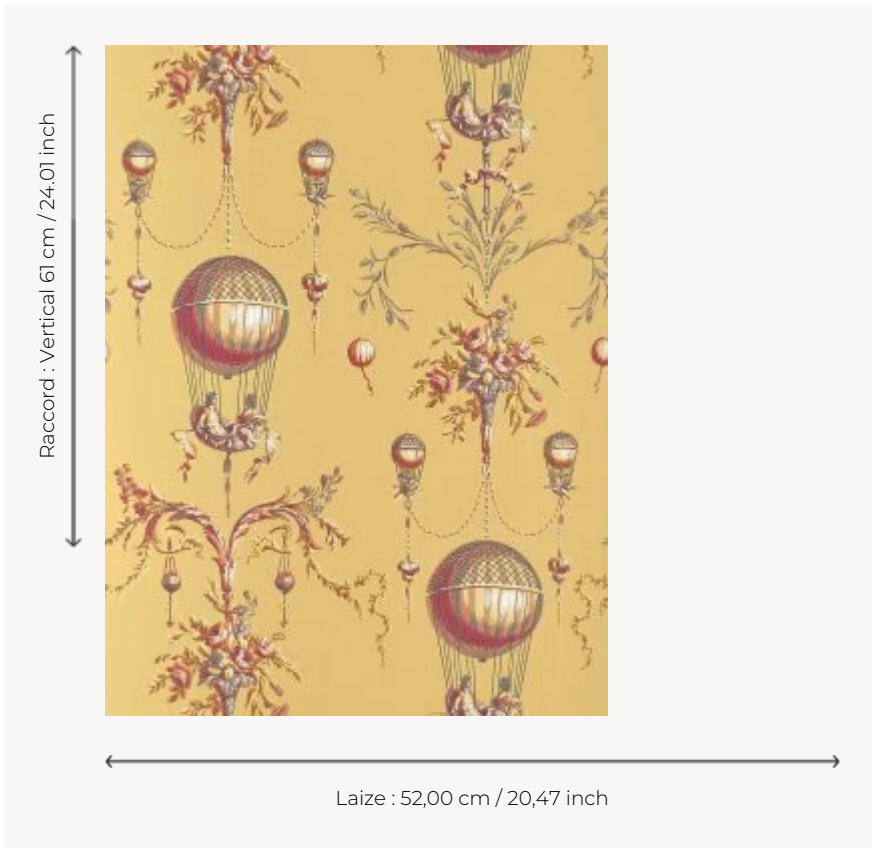

BP300005 WALLPAPER LA ROZIERE - FOND UNI

This balloon motif is characteristic of the "ballomania" that swept through the Decorative Arts following the first flights of the Montgolfier brothers in 1783. This arabesque panel reproduces the balloon used at the Tuileries on December 1, 1783. This reference, available in several colors, completes the range of colors already available in the Braquenié wallcoverings.

BP300005 - Moutarde

Braquenié

TYPE	Small width printed wallpapers
SALES UNIT	RL
BACKING	NON WOVEN
COMPOSITION	-
WIDTH	52 cm / 20,47 inch
REPEAT	V: 61 cm - 24,01 inch Straight repeat
WEIGHT	187 gr / m ²
CARE	
TRIMMING	Trimmed
HANGING/REMOVING	Paste the wall Strippable
CERTIFICATIONS	EUROCLASS B-s1,d0 ASTM E84 Class A
NOTES	Traditional printing technique

6 Colors

BP300001
Origine

BP300002
Noir

BP300003
Printemp

BP300004
Epice

BP300005
Moutarde

BP300006
Sable