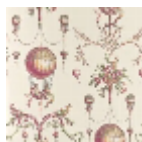

### Braquenié

<b>TYPE</b>	Small width printed wallpapers
<b>SALES UNIT</b>	RL
<b>BACKING</b>	NON WOVEN
<b>COMPOSITION</b>	-
<b>WIDTH</b>	52 cm / 20,47 inch
<b>REPEAT</b>	V: 61 cm - 24,01 inch Straight repeat
<b>WEIGHT</b>	187 gr / m <sup>2</sup>
<b>CARE</b>	
<b>TRIMMING</b>	Trimmed
<b>HANGING/REMOVING</b>	Paste the wall Strippable
<b>CERTIFICATIONS</b>	EUROCLASS B-s1,d0 ASTM E84 Class A
<b>NOTES</b>	Traditional printing technique

## 6 Colors

BP300001  
Origine

BP300002  
Noir

BP300003  
Printemp

BP300004  
Epice

BP300005  
Moutarde

BP300006  
Sable