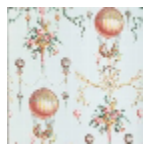

BP300006 WALLPAPER LA ROZIERE - FOND UNI

This balloon motif is characteristic of the "ballomania" that swept through the Decorative Arts following the first flights of the Montgolfier brothers in 1783. This arabesque panel reproduces the balloon used at the Tuileries on December 1, 1783. This reference, available in several colors, completes the range of colors already available in the Braquenié wallcoverings.

BP300006 - Sable

Braquenié

TYPE	Small width printed wallpapers
SALES UNIT	RL
BACKING	NON WOVEN
COMPOSITION	-
WIDTH	52 cm / 20,47 inch
REPEAT	V: 61 cm - 24,01 inch Straight repeat
WEIGHT	187 gr / m ²
CARE	
TRIMMING	Trimmed
HANGING/REMOVING	Paste the wall Strippable
CERTIFICATIONS	EUROCLASS B-s1,d0 ASTM E84 Class A
NOTES	Traditional printing technique

6 Colors

BP300001
Origine

BP300002
Noir

BP300003
Printemp

BP300004
Epice

BP300005
Moutarde

BP300006
Sable