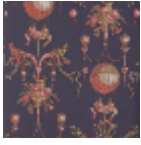

BP300006 WALLPAPER LA ROZIERE - FOND UNI

This balloon motif is characteristic of the "ballomania" that swept through the Decorative Arts following the first flights of the Montgolfier brothers in 1783. This arabesque panel reproduces the balloon used at the Tuileries on December 1, 1783. This reference, available in several colors, completes the range of colors already available in the Braquenié wallcoverings.

BP300006 - Sable

Braquenié

TYPE	Small width printed wallpapers
SALES UNIT	RL
BACKING	NON WOVEN
COMPOSITION	-
WIDTH	52 cm / 20,47 inch
REPEAT	V: 61 cm - 24,01 inch Straight repeat
WEIGHT	187 gr / m ²
CARE	
TRIMMING	Trimmed
HANGING/REMOVING	Paste the wall Strippable
CERTIFICATIONS	EUROCLASS B-s1,d0 ASTM E84 Class A
NOTES	Traditional printing technique

6 Colors

BP300001
Origine

BP300002
Noir

BP300003
Printemp

BP300004
Epice

BP300005
Moutarde

BP300006
Sable