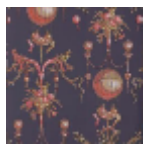

BP300006 WALLPAPER LA ROZIERE - FOND UNI

This balloon motif is characteristic of the "ballomania" that swept through the Decorative Arts following the first flights of the Montgolfier brothers in 1783. This arabesque panel reproduces the balloon used at the Tuileries on December 1, 1783. This reference, available in several colors, completes the range of colors already available in the Braquenié wallcoverings.

BP300006 - Sable

Braquenié

TYPE	Small width printed wallpapers
SALES UNIT	RL
BACKING	NON WOVEN
COMPOSITION	-
WIDTH	52 cm / 20,47 inch
REPEAT	V: 61 cm - 24,01 inch Straight repeat
WEIGHT	187 gr / m ²
CARE	
TRIMMING	Trimmed
HANGING/REMOVING	Paste the wall Strippable
CERTIFICATIONS	EUROCLASS B-s1,d0 ASTM E84 Class A
NOTES	Traditional printing technique

6 Colors

BP300001
Origine

BP300002
Noir

BP300003
Printemp

BP300004
Epice

BP300005
Moutarde

BP300006
Sable