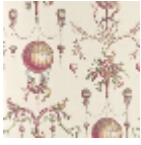

BP300006 WALLPAPER LA ROZIERE - FOND UNI

This balloon motif is characteristic of the "ballomania" that swept through the Decorative Arts following the first flights of the Montgolfier brothers in 1783. This arabesque panel reproduces the balloon used at the Tuileries on December 1, 1783. This reference, available in several colors, completes the range of colors already available in the Braquenié wallcoverings.

BP300006 - Sable

Braquenié

TYPE	Small width printed wallpapers
SALES UNIT	RL
BACKING	NON WOVEN
COMPOSITION	-
WIDTH	52 cm / 20,47 inch
REPEAT	V: 61 cm - 24,01 inch Straight repeat
WEIGHT	187 gr / m ²
CARE	
TRIMMING	Trimmed
HANGING/REMOVING	Paste the wall Strippable
CERTIFICATIONS	EUROCLASS B-s1,d0 ASTM E84 Class A
NOTES	Traditional printing technique

6 Colors

BP300001
Origine

BP300002
Noir

BP300003
Printemp

BP300004
Epice

BP300005
Moutarde

BP300006
Sable