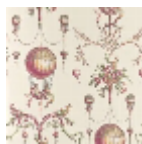

BP300006 WALLPAPER LA ROZIERE - FOND UNI

This balloon motif is characteristic of the "ballomania" that swept through the Decorative Arts following the first flights of the Montgolfier brothers in 1783. This arabesque panel reproduces the balloon used at the Tuileries on December 1, 1783. This reference, available in several colors, completes the range of colors already available in the Braquenié wallcoverings.

BP300006 - Sable

Braquenié

TYPE	Small width printed wallpapers
SALES UNIT	RL
BACKING	NON WOVEN
COMPOSITION	-
WIDTH	52 cm / 20,47 inch
REPEAT	V: 61 cm - 24,01 inch Straight repeat
WEIGHT	187 gr / m ²
CARE	
TRIMMING	Trimmed
HANGING/REMOVING	Paste the wall Strippable
CERTIFICATIONS	EUROCLASS B-s1,d0 ASTM E84 Class A
NOTES	Traditional printing technique

6 Colors

BP300001
Origine

BP300002
Noir

BP300003
Printemp

BP300004
Epice

BP300005
Moutarde

BP300006
Sable