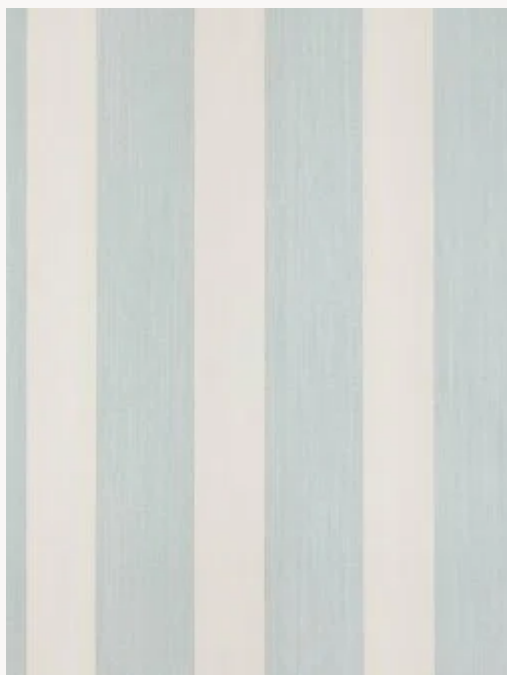

BP309002 WALLPAPER GISORS

This stripe is the background of a very fine 18th-century indienne wallpaper we have in our archives. It is also the background for Rozière.

BP309002 - Ciel

Raccord : Horizontal 17 cm / 6 inch

Laize : 52,00 cm / 20,47 inch

Braquenié

TYPE	Small width printed wallpapers
SALES UNIT	Available per roll of 10,05 mts
BACKING	NON WOVEN
COMPOSITION	-
WIDTH	52 cm / 20,47 inch
REPEAT	H: 17 cm - 6,00 inch Free match
WEIGHT	151 gr / m ²
CARE	
TRIMMING	Trimmed
HANGING/REMOVING	Paste the wall Strippable
CERTIFICATIONS	EUROCLASS B-s1,d0
NOTES	Hand screen printed

2 Colors

BP309001

Beige

BP309002

Ciel