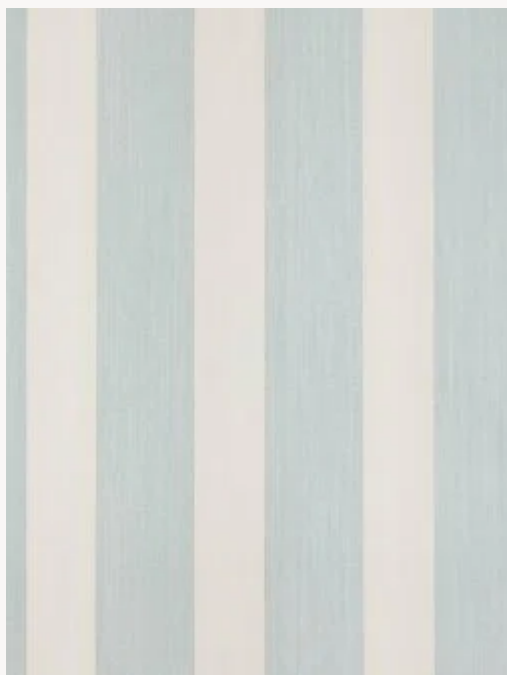

## BP309002 WALLPAPER GISORS

This stripe is the background of a very fine 18th-century indienne wallpaper we have in our archives. It is also the background for Rozière.

### BP309002 - Ciel

Raccord : Horizontal 17 cm / 6 inch

Laize : 52,00 cm / 20,47 inch

### Braquenié

<b>TYPE</b>	Small width printed wallpapers
<b>SALES UNIT</b>	Available per roll of 10,05 mts
<b>BACKING</b>	NON WOVEN
<b>COMPOSITION</b>	-
<b>WIDTH</b>	52 cm / 20,47 inch
<b>REPEAT</b>	H: 17 cm - 6,00 inch Free match
<b>WEIGHT</b>	151 gr / m <sup>2</sup>
<b>CARE</b>	
<b>TRIMMING</b>	Trimmed
<b>HANGING/REMOVING</b>	Paste the wall Strippable
<b>CERTIFICATIONS</b>	EUROCLASS B-s1,d0
<b>NOTES</b>	Hand screen printed

## 2 Colors

BP309001  
Beige

BP309002  
Ciel