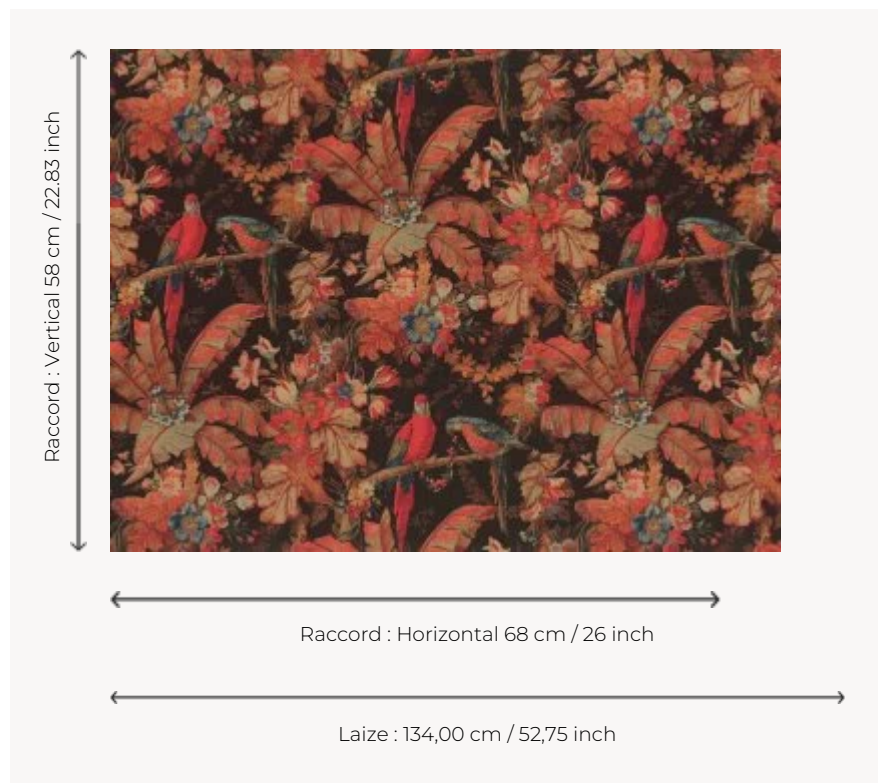

BP314001 LA GRANDE VOLIERE

This design reproduces a woodblock print on wool, showing exotic life-sized birds among foliage. The brightly-plumed creatures blend into the lush plants, taking you by surprise and drawing you towards adventure.

BP314001 - Original

Braquenié

TYPE	Wide width printed wallpapers
SALES UNIT	Available per meter/yard
BACKING	NON WOVEN
COMPOSITION	-
WIDTH	134 cm / 52,75 inch
REPEAT	H: 68 cm - 26,00 inch V: 58 cm - 22,83 inch Straight repeat
WEIGHT	209 gr / m ²
CARE	
TRIMMING	Not trimmed
HANGING/REMOVING	Paste the wall Strippable
CERTIFICATIONS	EUROCLASS B-s1,d0
NOTES	Good lightfastness
INFORMATION	Use the trim & join marks during installation. Double-cut installation.

1 Colors

BP314001
Original