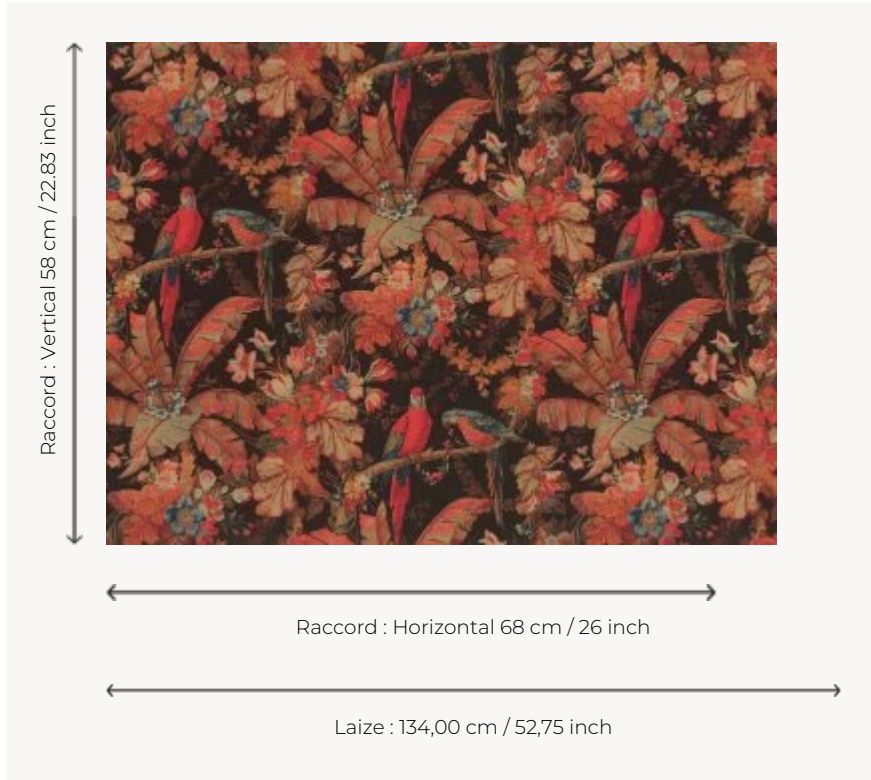

BP314001 LA GRANDE VOLIERE

This design reproduces a woodblock print on wool, showing exotic life-sized birds among foliage. The brightly-plumed creatures blend into the lush plants, taking you by surprise and drawing you towards adventure.

BP314001 - Original

Braquenié

TYPE	Wide width printed wallpapers
SALES UNIT	Available per meter/yard
BACKING	NON WOVEN
COMPOSITION	-
WIDTH	134 cm / 52,75 inch
REPEAT	H: 68 cm - 26,00 inch V: 58 cm - 22,83 inch Straight repeat
WEIGHT	209 gr / m ²
CARE	
TRIMMING	Not trimmed
HANGING/REMOVING	Paste the wall Strippable
CERTIFICATIONS	EUROCLASS B-s1,d0
NOTES	Good lightfastness
INFORMATION	Use the trim & join marks during installation. Double-cut installation.

1 Colors

BP314001
Original