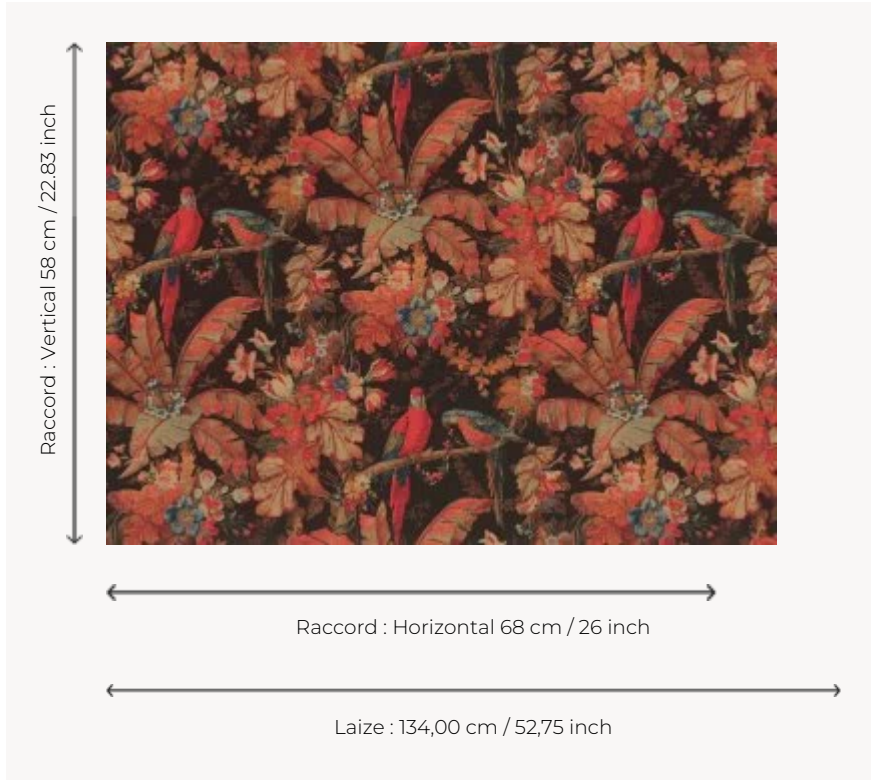

BP314001 LA GRANDE VOLIERE

This design reproduces a woodblock print on wool, showing exotic life-sized birds among foliage. The brightly-plumed creatures blend into the lush plants, taking you by surprise and drawing you towards adventure.

BP314001 - Original

Braquenié

TYPE	Wide width printed wallpapers
SALES UNIT	Available per meter/yard
BACKING	NON WOVEN
COMPOSITION	-
WIDTH	134 cm / 52,75 inch
REPEAT	H: 68 cm - 26,00 inch V: 58 cm - 22,83 inch Straight repeat
WEIGHT	209 gr / m ²
CARE	
TRIMMING	Not trimmed
HANGING/REMOVING	Paste the wall Strippable
CERTIFICATIONS	EUROCLASS B-s1,d0
NOTES	Good lightfastness
INFORMATION	Use the trim & join marks during installation. Double-cut installation.

1 Colors

BP314001
Original