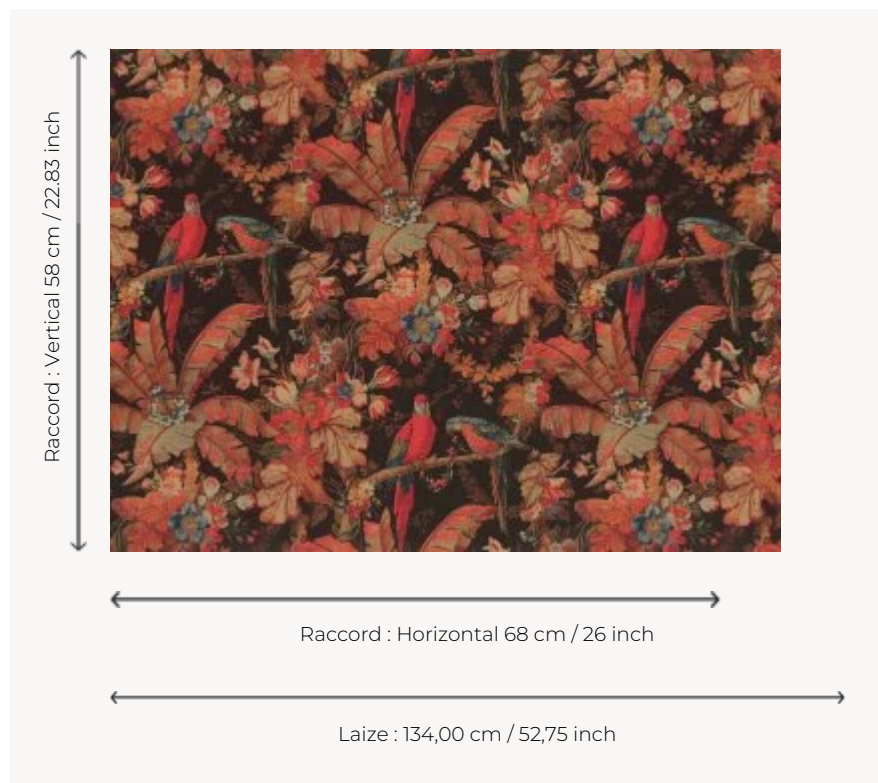

## BP314001 LA GRANDE VOLIERE

This design reproduces a woodblock print on wool, showing exotic life-sized birds among foliage. The brightly-plumed creatures blend into the lush plants, taking you by surprise and drawing you towards adventure.

### BP314001 - Original

### Braquenié

<b>TYPE</b>	Wide width printed wallpapers
<b>SALES UNIT</b>	Available per meter/yard
<b>BACKING</b>	NON WOVEN
<b>COMPOSITION</b>	-
<b>WIDTH</b>	134 cm / 52,75 inch
<b>REPEAT</b>	H: 68 cm - 26,00 inch V: 58 cm - 22,83 inch Straight repeat
<b>WEIGHT</b>	209 gr / m <sup>2</sup>
<b>CARE</b>	
<b>TRIMMING</b>	Not trimmed
<b>HANGING/REMOVING</b>	Paste the wall Strippable
<b>CERTIFICATIONS</b>	EUROCLASS B-s1,d0
<b>NOTES</b>	Good lightfastness
<b>INFORMATION</b>	Use the trim & join marks during installation. Double-cut installation.