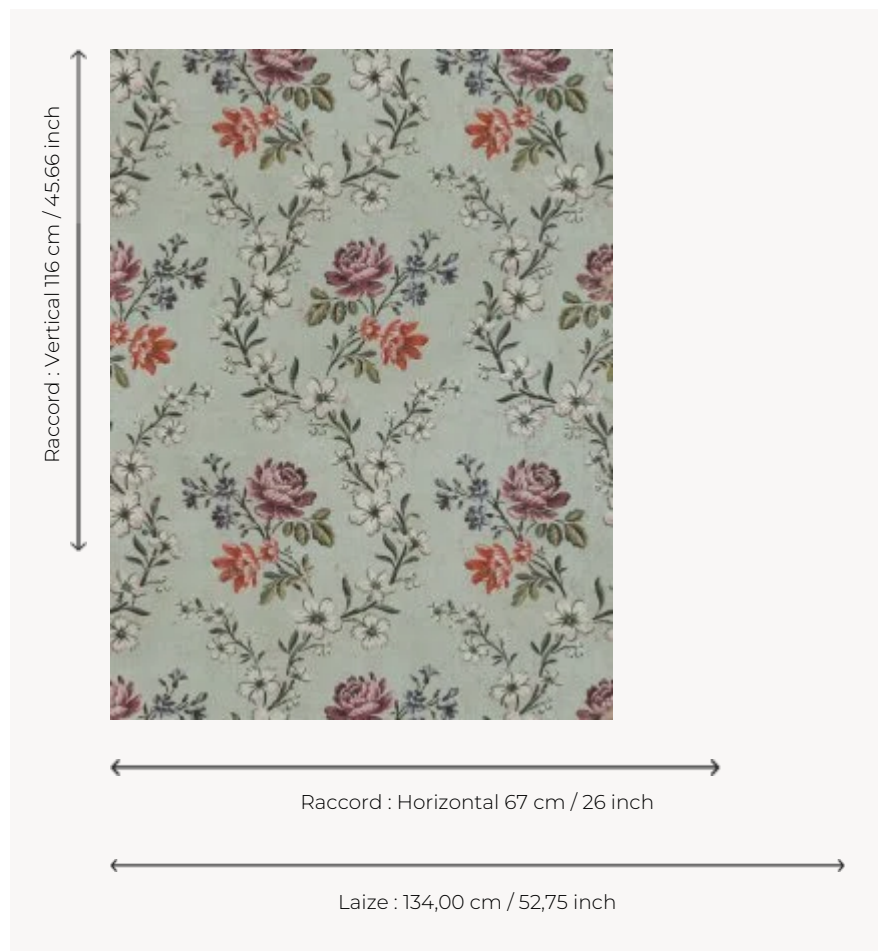

## BP317001 ANNE-MARIE

This print was entrusted to Pierre Frey by the lady owner of the Château de Montgeoffroy. The pattern was originally created in one of the reception rooms using a zinc stencil, and our wide-width print ensures it loses nothing of its elegance.

### Braquenié

<b>TYPE</b>	Wide width printed wallpapers
<b>SALES UNIT</b>	Available per meter/yard
<b>BACKING</b>	NON WOVEN
<b>COMPOSITION</b>	-
<b>WIDTH</b>	134 cm / 52,75 inch
<b>REPEAT</b>	H: 67 cm - 26,00 inch V: 116 cm - 45,66 inch Straight repeat
<b>WEIGHT</b>	209 gr / m <sup>2</sup>
<b>CARE</b>	 
<b>TRIMMING</b>	Not trimmed
<b>HANGING/REMOVING</b>	Paste the wall Strippable
<b>CERTIFICATIONS</b>	EUROCLASS B-s1,d0
<b>NOTES</b>	Good lightfastness Hand screen printed
<b>INFORMATION</b>	Use the trim & join marks during installation. Double-cut installation.