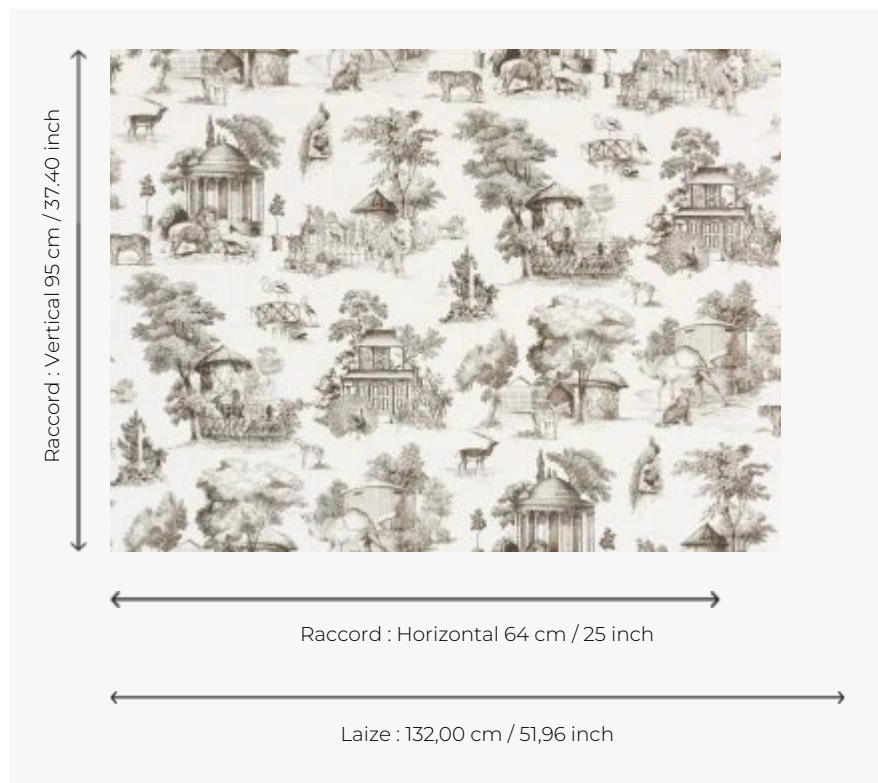

BP322001 LA MENAGERIE

This pattern printed on silk reflects the 19th-century taste for zoological gardens. The original purpose of menageries was to keep exotic animals in captivity for the pleasure of visitors and to glorify the monarch.

BP322001 - Fumée

Braquenié

TYPE	Wide width printed wallpapers - Paperbacked fabrics
SALES UNIT	Available per meter/yard
BACKING	NON WOVEN
COMPOSITION	100 % Silk
WIDTH	132 cm / 51,96 inch
REPEAT	H: 64 cm - 25,00 inch V: 95 cm - 37,40 inch Free match
WEIGHT	280 gr / m ²
CARE	
TRIMMING	Not trimmed
HANGING/REMOVING	Paste the wall Strippable
CERTIFICATIONS	EUROCLASS C-s1,d0 ASTM E84 Class A
INFORMATION	Panel effect