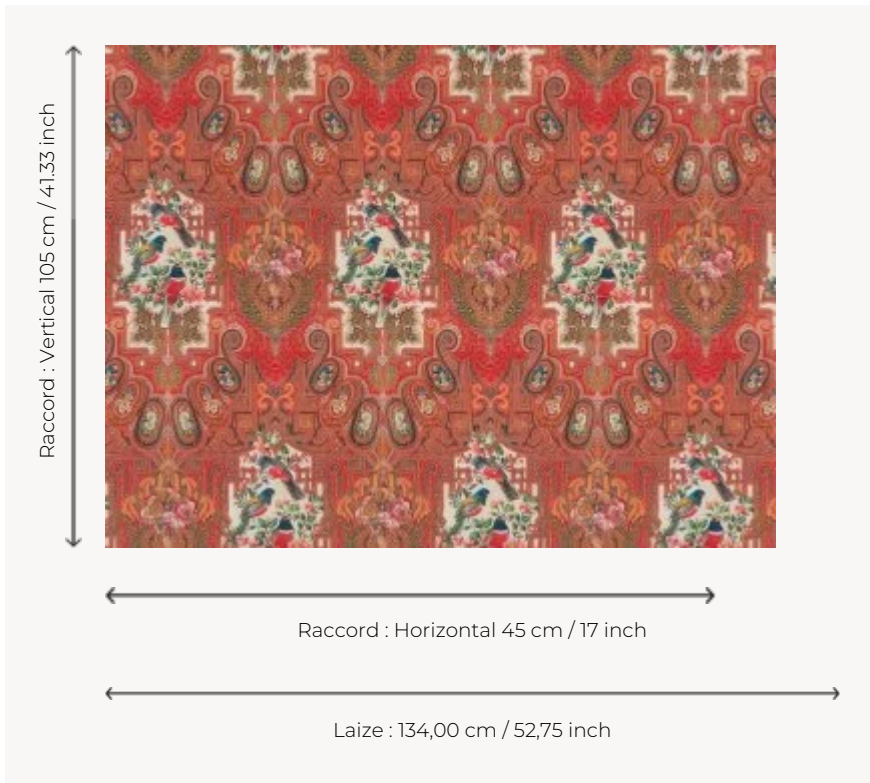

BP323001 LES OISEAUX DIAMANTS

This opulent cashmere styled pattern, reveals all the delicate French know-how. On the original drawing, each feather was individually hand-painted with a magnifying glass for a very realistic result. These small creatures seem to come alive, bringing to life this wallpaper in a world where East meets West.

BP323001 - Multicolore

Braquenié

TYPE	Wide width printed wallpapers
SALES UNIT	Available per meter/yard
BACKING	NON WOVEN
COMPOSITION	-
WIDTH	134 cm / 52,75 inch
REPEAT	H: 45 cm - 17,00 inch V: 105 cm - 41,33 inch Straight repeat
WEIGHT	209 gr / m ²
CARE	
TRIMMING	Not trimmed
HANGING/REMOVING	Paste the wall Strippable
CERTIFICATIONS	EUROCLASS B-s1,d0
NOTES	Good lightfastness
INFORMATION	Use the trim & join marks during installation. Double-cut installation.