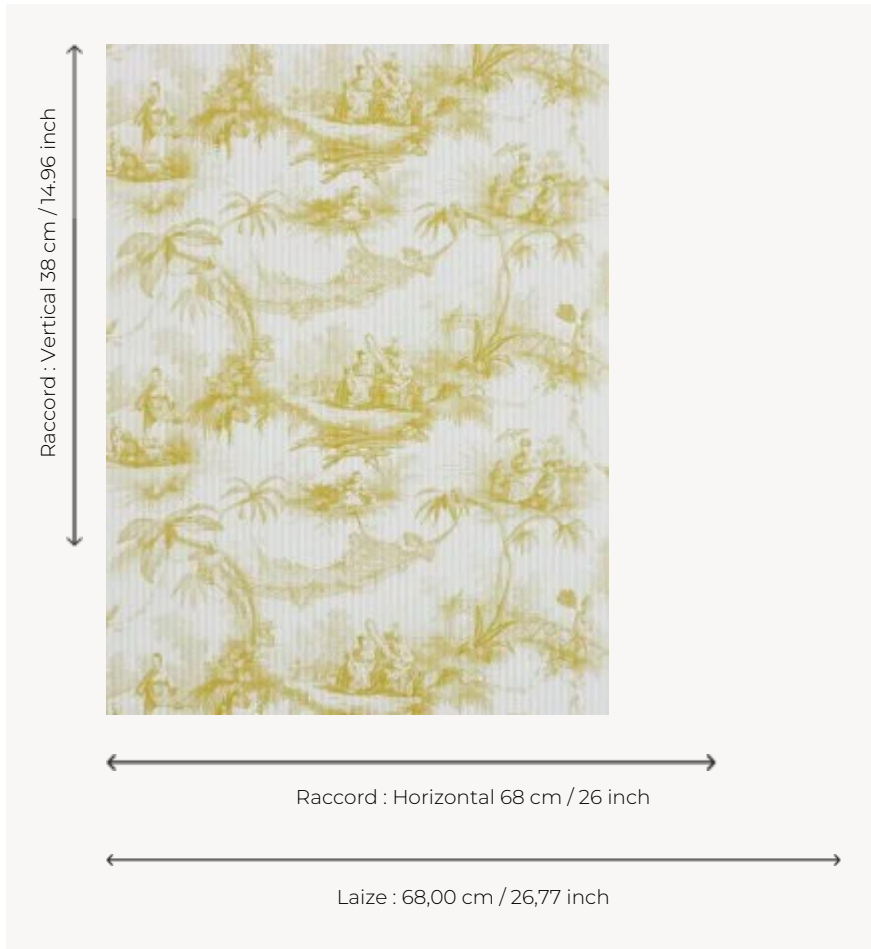

BP326001 LES OMBRELLES

LES OMBRELLES is derived from Pillement-inspired models in the Maison's archive, which date from the 19th century. Traditional printing. A simple matching stripe is available under BP327.

BP326001 - Jaune

Braquenié

TYPE	Small width printed wallpapers
SALES UNIT	Available per roll of 10,05 mts
BACKING	NON WOVEN
COMPOSITION	-
WIDTH	68 cm / 26,77 inch
REPEAT	H: 68 cm - 26,00 inch V: 38 cm - 14,96 inch Half drop repeat
WEIGHT	190 gr / m ²
CARE	
TRIMMING	Trimmed
HANGING/REMOVING	Paste the wall Strippable
CERTIFICATIONS	EUROCLASS B-s1,d0 ASTM E84 Class A
NOTES	Good lightfastness Traditional printing technique