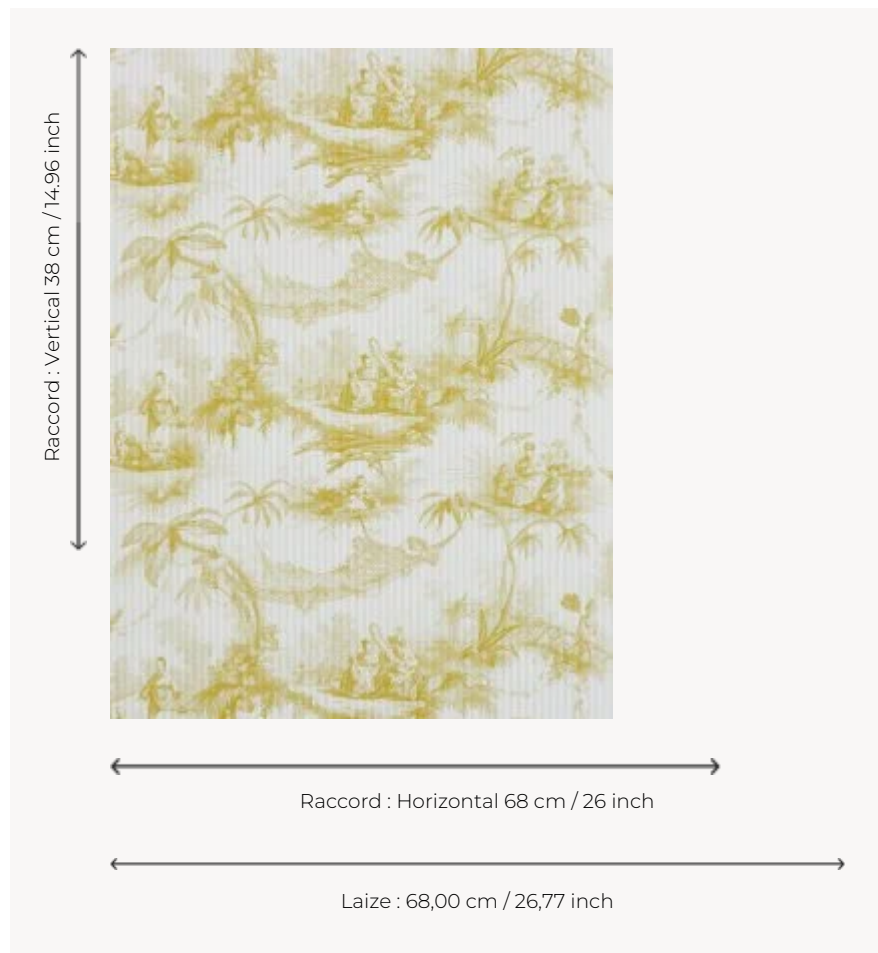

BP326001 LES OMBRELLES

LES OMBRELLES is derived from Pillement-inspired models in the Maison's archive, which date from the 19th century. Traditional printing. A simple matching stripe is available under BP327.

BP326001 - Jaune

Braquenié

TYPE	Small width printed wallpapers
SALES UNIT	Available per roll of 10,05 mts
BACKING	NON WOVEN
COMPOSITION	-
WIDTH	68 cm / 26,77 inch
REPEAT	H: 68 cm - 26,00 inch V: 38 cm - 14,96 inch Half drop repeat
WEIGHT	190 gr / m ²
CARE	
TRIMMING	Trimmed
HANGING/REMOVING	Paste the wall Strippable
CERTIFICATIONS	EUROCLASS B-s1,d0 ASTM E84 Class A
NOTES	Good lightfastness Traditional printing technique

3 Colors

BP326001
Jaune

BP326002
Vert

BP326003
Bleu