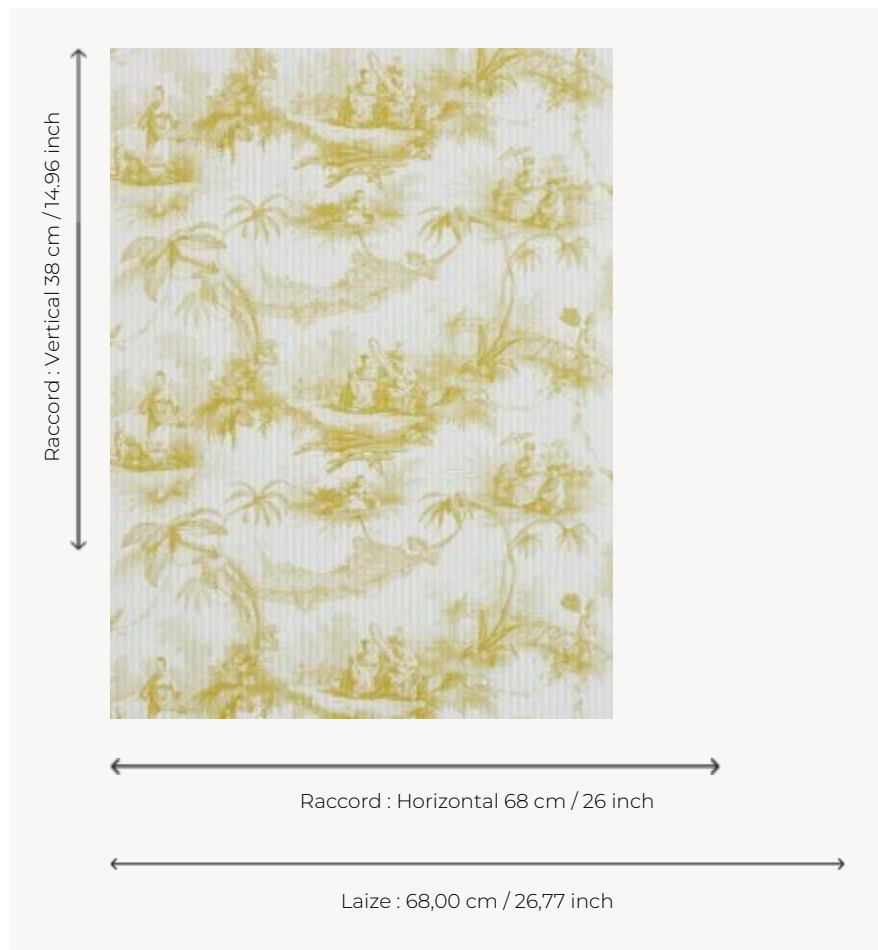

BP326001 LES OMBRELLES

LES OMBRELLES is derived from Pillement-inspired models in the Maison's archive, which date from the 19th century. Traditional printing. A simple matching stripe is available under BP327.

BP326001 - Jaune

Braquenié

TYPE	Small width printed wallpapers
SALES UNIT	Available per roll of 10,05 mts
BACKING	NON WOVEN
COMPOSITION	-
WIDTH	68 cm / 26,77 inch
REPEAT	H: 68 cm - 26,00 inch V: 38 cm - 14,96 inch Half drop repeat
WEIGHT	190 gr / m ²
CARE	
TRIMMING	Trimmed
HANGING/REMOVING	Paste the wall Strippable
CERTIFICATIONS	EUROCLASS B-s1,d0 ASTM E84 Class A
NOTES	Good lightfastness Traditional printing technique