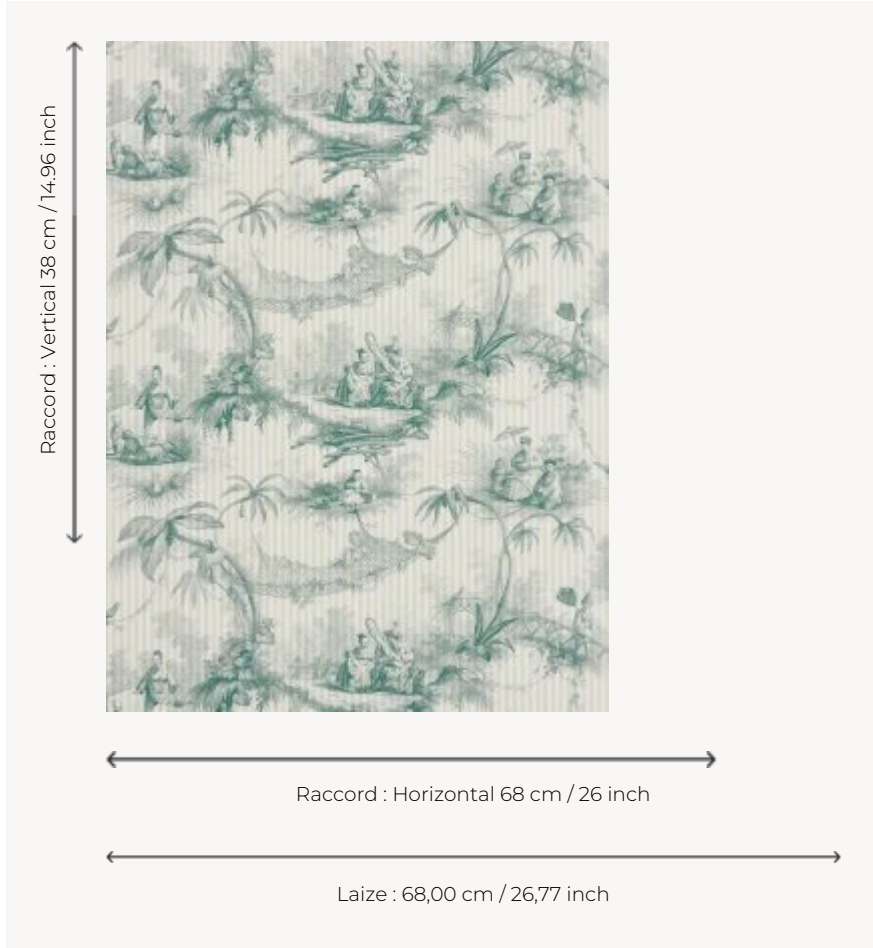

BP326002 LES OMBRELLES

LES OMBRELLES is derived from Pillement-inspired models in the Maison's archive, which date from the 19th century. Traditional printing. A simple matching stripe is available under BP327.

BP326002 - Vert

Braquenié

TYPE	Small width printed wallpapers
SALES UNIT	Available per roll of 10,05 mts
BACKING	NON WOVEN
COMPOSITION	-
WIDTH	68 cm / 26,77 inch
REPEAT	H: 68 cm - 26,00 inch V: 38 cm - 14,96 inch Half drop repeat
WEIGHT	190 gr / m ²
CARE	
TRIMMING	Trimmed
HANGING/REMOVING	Paste the wall Strippable
CERTIFICATIONS	EUROCLASS B-s1,d0 ASTM E84 Class A
NOTES	Good lightfastness Traditional printing technique
BOOK	B9979PPBRAQ5