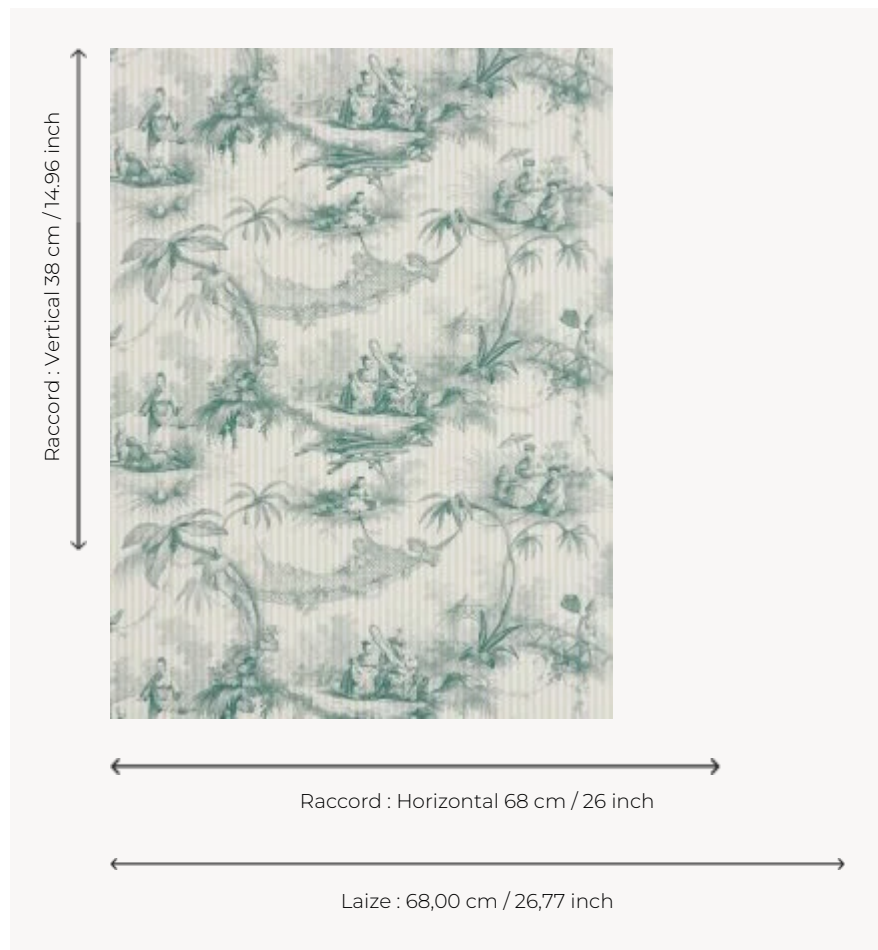

BP326002 LES OMBRELLES

LES OMBRELLES is derived from Pillement-inspired models in the Maison's archive, which date from the 19th century. Traditional printing. A simple matching stripe is available under BP327.

BP326002 - Vert

Braquenié

TYPE	Small width printed wallpapers
SALES UNIT	Available per roll of 10,05 mts
BACKING	NON WOVEN
COMPOSITION	-
WIDTH	68 cm / 26,77 inch
REPEAT	H: 68 cm - 26,00 inch V: 38 cm - 14,96 inch Half drop repeat
WEIGHT	190 gr / m ²
CARE	 
TRIMMING	Trimmed
HANGING/REMOVING	Paste the wall Strippable
CERTIFICATIONS	EUROCLASS B-s1,d0 ASTM E84 Class A
NOTES	Good lightfastness Traditional printing technique