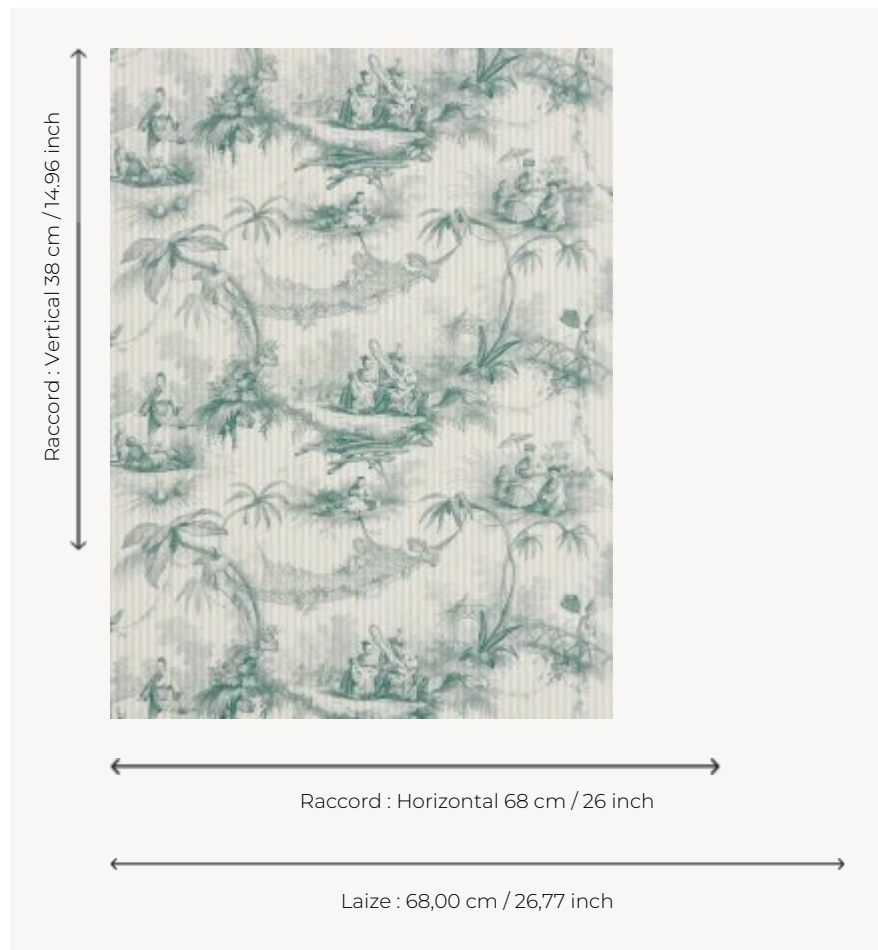

BP326002 LES OMBRELLES

LES OMBRELLES is derived from Pillement-inspired models in the Maison's archive, which date from the 19th century. Traditional printing. A simple matching stripe is available under BP327.

BP326002 - Vert

Braquenié

TYPE	Small width printed wallpapers
SALES UNIT	Available per roll of 10,05 mts
BACKING	NON WOVEN
COMPOSITION	-
WIDTH	68 cm / 26,77 inch
REPEAT	H: 68 cm - 26,00 inch V: 38 cm - 14,96 inch Half drop repeat
WEIGHT	190 gr / m ²
CARE	
TRIMMING	Trimmed
HANGING/REMOVING	Paste the wall Strippable
CERTIFICATIONS	EUROCLASS B-s1,d0 ASTM E84 Class A
NOTES	Good lightfastness Traditional printing technique