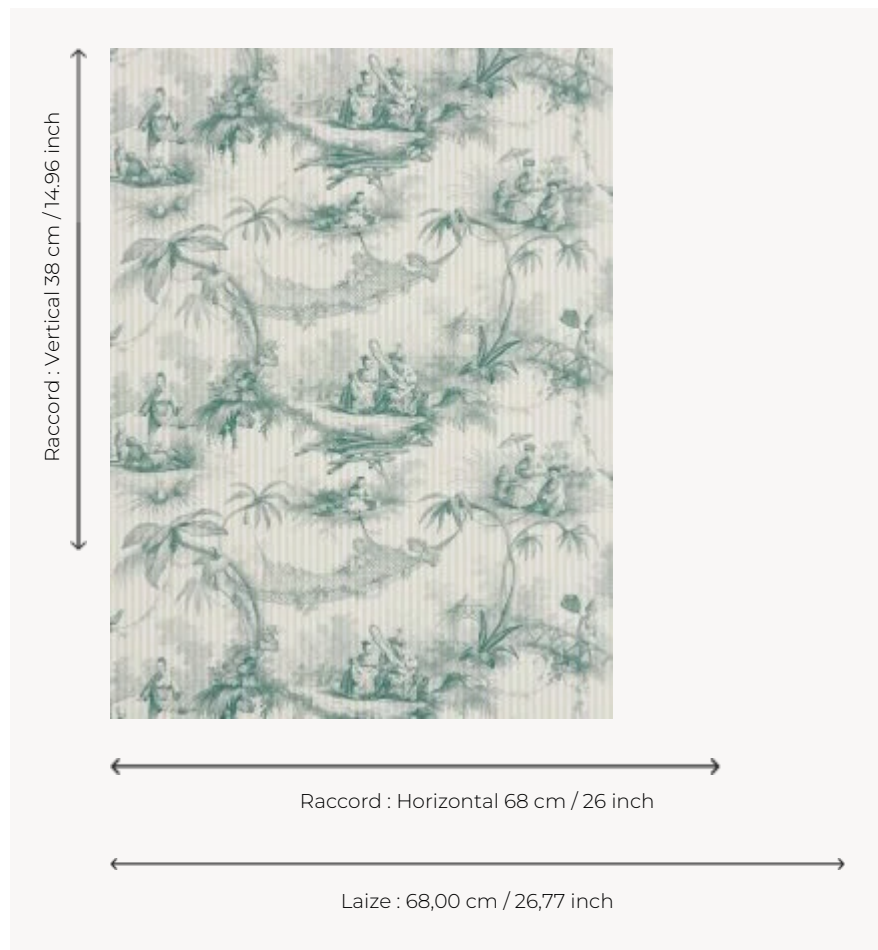

BP326002 LES OMBRELLES

LES OMBRELLES is derived from Pillement-inspired models in the Maison's archive, which date from the 19th century. Traditional printing. A simple matching stripe is available under BP327.

BP326002 - Vert

Braquenié

TYPE	Small width printed wallpapers
SALES UNIT	Available per roll of 10,05 mts
BACKING	NON WOVEN
COMPOSITION	-
WIDTH	68 cm / 26,77 inch
REPEAT	H: 68 cm - 26,00 inch V: 38 cm - 14,96 inch Half drop repeat
WEIGHT	190 gr / m ²
CARE	
TRIMMING	Trimmed
HANGING/REMOVING	Paste the wall Strippable
CERTIFICATIONS	EUROCLASS B-s1,d0 ASTM E84 Class A
NOTES	Good lightfastness Traditional printing technique