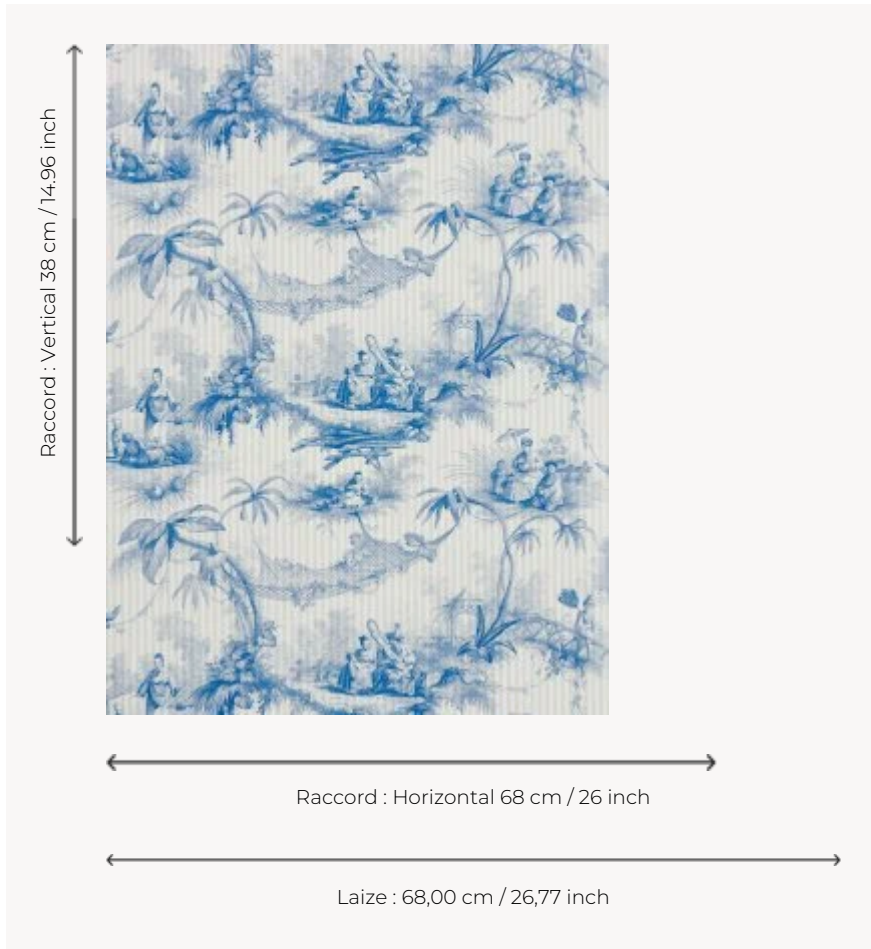

BP326003 LES OMBRELLES

LES OMBRELLES is derived from Pillement-inspired models in the Maison's archive, which date from the 19th century. Traditional printing. A simple matching stripe is available under BP327.

BP326003 - Bleu

Braquenié

TYPE	Small width printed wallpapers
SALES UNIT	Available per roll of 10,05 mts
BACKING	NON WOVEN
COMPOSITION	-
WIDTH	68 cm / 26,77 inch
REPEAT	H: 68 cm - 26,00 inch V: 38 cm - 14,96 inch Half drop repeat
WEIGHT	190 gr / m ²
CARE	
TRIMMING	Trimmed
HANGING/REMOVING	Paste the wall Strippable
CERTIFICATIONS	EUROCLASS B-s1,d0 ASTM E84 Class A
NOTES	Good lightfastness Traditional printing technique