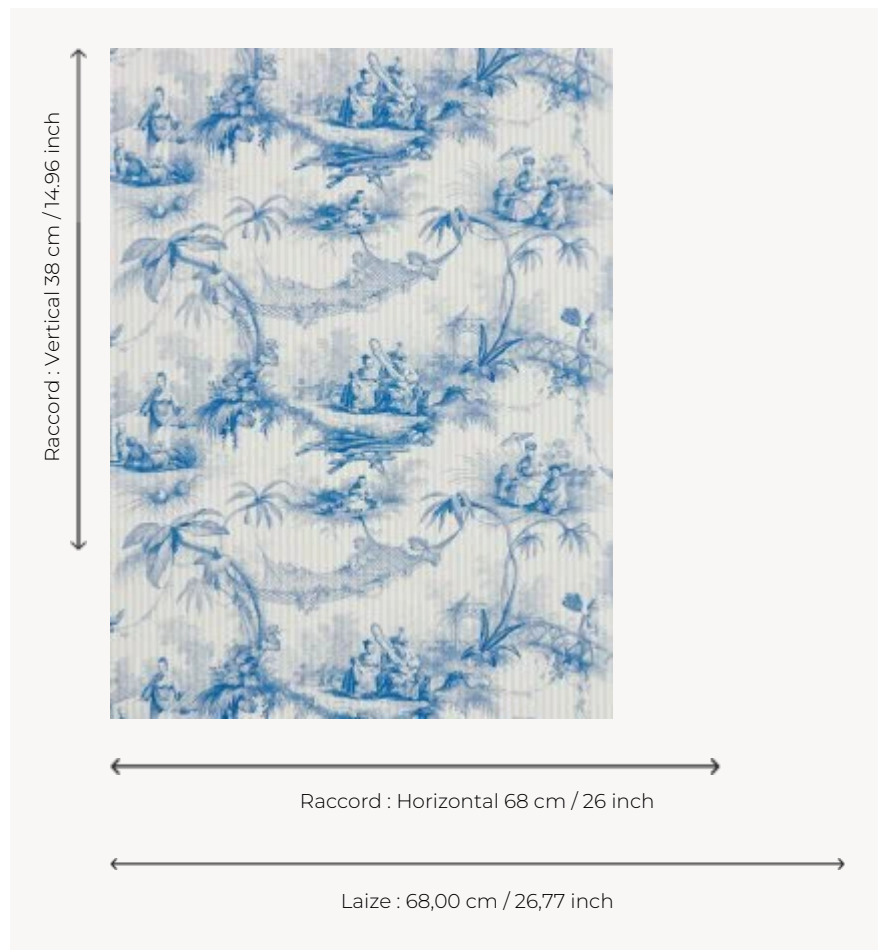

BP326003 LES OMBRELLES

LES OMBRELLES is derived from Pillement-inspired models in the Maison's archive, which date from the 19th century. Traditional printing. A simple matching stripe is available under BP327.

BP326003 - Bleu

Braquenié

TYPE	Small width printed wallpapers
SALES UNIT	Available per roll of 10,05 mts
BACKING	NON WOVEN
COMPOSITION	-
WIDTH	68 cm / 26,77 inch
REPEAT	H: 68 cm - 26,00 inch V: 38 cm - 14,96 inch Half drop repeat
WEIGHT	190 gr / m ²
CARE	
TRIMMING	Trimmed
HANGING/REMOVING	Paste the wall Strippable
CERTIFICATIONS	EUROCLASS B-s1,d0 ASTM E84 Class A
NOTES	Good lightfastness Traditional printing technique
BOOK	B9979PPBRAQ5