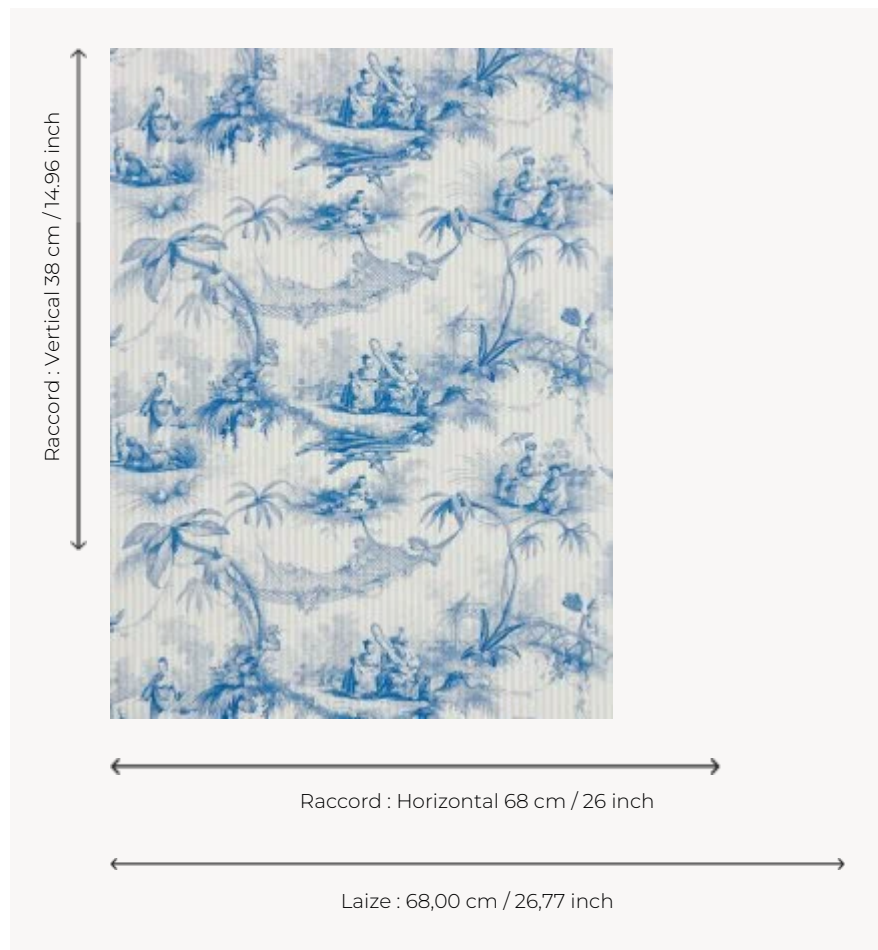

BP326003 LES OMBRELLES

LES OMBRELLES is derived from Pillement-inspired models in the Maison's archive, which date from the 19th century. Traditional printing. A simple matching stripe is available under BP327.

BP326003 - Bleu

Braquenié

TYPE	Small width printed wallpapers
SALES UNIT	Available per roll of 10,05 mts
BACKING	NON WOVEN
COMPOSITION	-
WIDTH	68 cm / 26,77 inch
REPEAT	H: 68 cm - 26,00 inch V: 38 cm - 14,96 inch Half drop repeat
WEIGHT	190 gr / m ²
CARE	 
TRIMMING	Trimmed
HANGING/REMOVING	Paste the wall Strippable
CERTIFICATIONS	EUROCLASS B-s1,d0 ASTM E84 Class A
NOTES	Good lightfastness Traditional printing technique