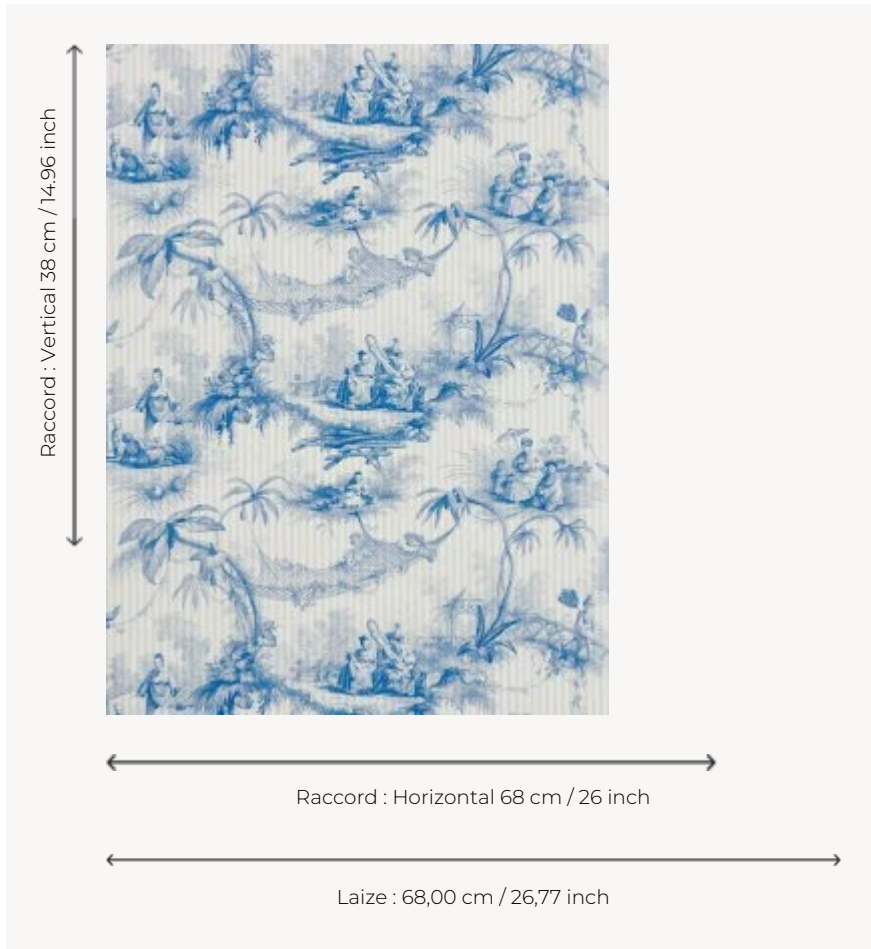

BP326003 LES OMBRELLES

LES OMBRELLES is derived from Pillement-inspired models in the Maison's archive, which date from the 19th century. Traditional printing. A simple matching stripe is available under BP327.

BP326003 - Bleu

Braquenié

TYPE	Small width printed wallpapers
SALES UNIT	Available per roll of 10,05 mts
BACKING	NON WOVEN
COMPOSITION	-
WIDTH	68 cm / 26,77 inch
REPEAT	H: 68 cm - 26,00 inch V: 38 cm - 14,96 inch Half drop repeat
WEIGHT	190 gr / m ²
CARE	
TRIMMING	Trimmed
HANGING/REMOVING	Paste the wall Strippable
CERTIFICATIONS	EUROCLASS B-s1,d0 ASTM E84 Class A
NOTES	Good lightfastness Traditional printing technique