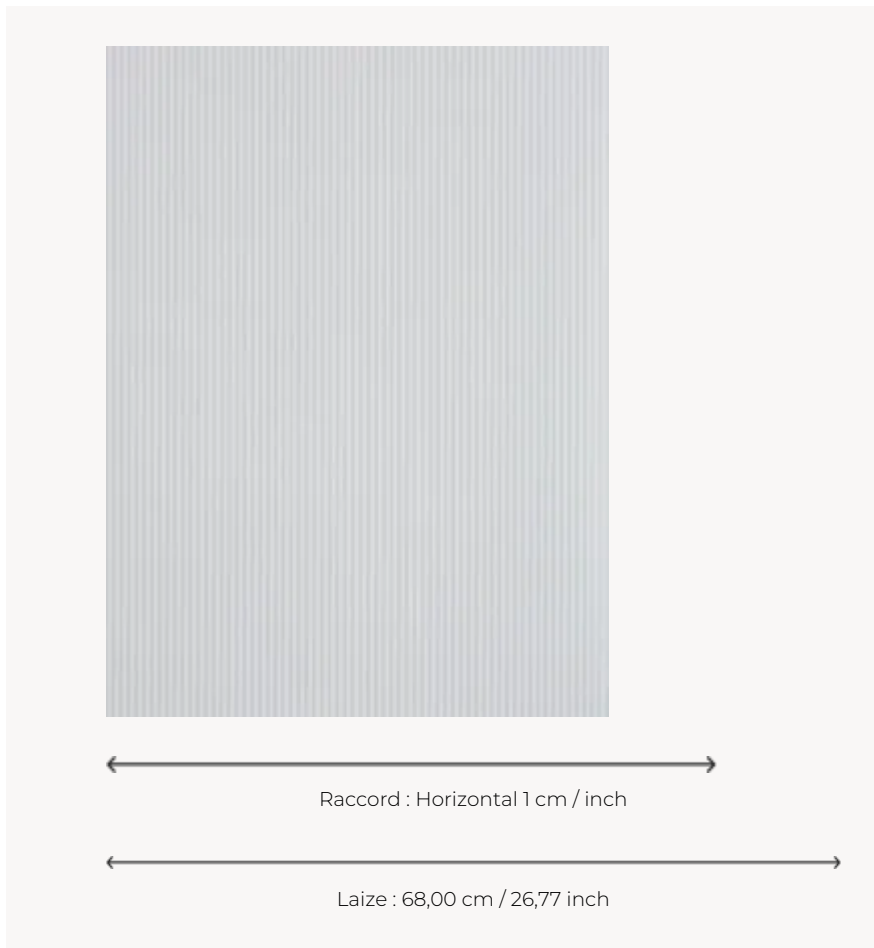

BP327001 LES OMBRELLES RAYURE

LES OMBRELLES is derived from Pillement-inspired models in the Maison Pierre Frey archive, which date from the 19th century. Here, the striped background is once again used to match the design (BP326). Traditional cylindrical print.

BP327001 - Bleu

Braquenié

TYPE	Small width printed wallpapers
SALES UNIT	Available per roll of 10,05 mts
BACKING	NON WOVEN
COMPOSITION	-
WIDTH	68 cm / 26,77 inch
REPEAT	H: 1 cm - Free match
WEIGHT	190 gr / m ²
CARE	 
TRIMMING	Trimmed
HANGING/REMOVING	Paste the wall Strippable
CERTIFICATIONS	EUROCLASS B-s1,d0 ASTM E84 Class A
NOTES	Good lightfastness Traditional printing technique