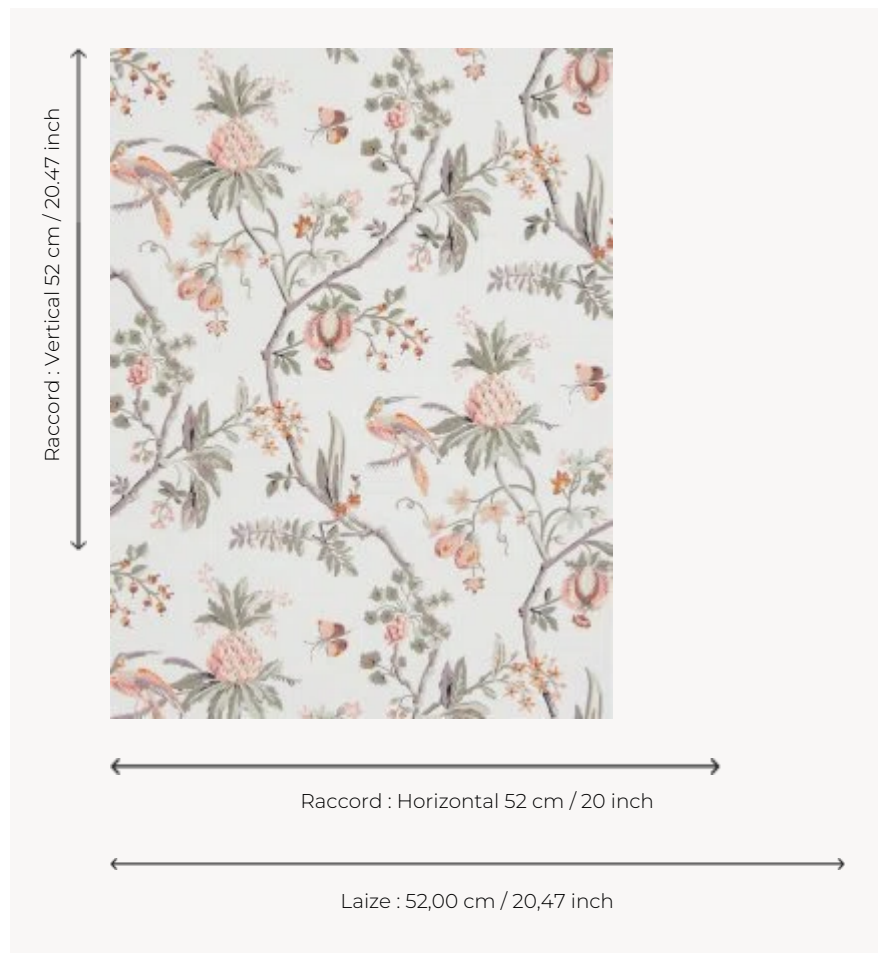

BP328001 LA COMEDIE

LA COMEDIE was originally a printed 18th-century wallpaper that was reused for a stage costume. The costume is preserved in our archives. Traditional cylindrical print.

BP328001 -

Braquenié

TYPE	Small width printed wallpapers
SALES UNIT	Available per roll of 10,05 mts
BACKING	NON WOVEN
COMPOSITION	-
WIDTH	52 cm / 20,47 inch
REPEAT	H: 52 cm - 20,00 inch V: 52 cm - 20,47 inch Straight repeat
WEIGHT	180 gr / m ²
CARE	
TRIMMING	Trimmed
HANGING/REMOVING	Paste the wall Strippable
CERTIFICATIONS	EUROCLASS B-s1,d0 ASTM E84 Class A
NOTES	Good lightfastness Traditional printing technique
BOOK	B9979PPBRAQ4

6 Colors

BP328001

BP328002

BP328003

BP328004

BP328005

BP328006