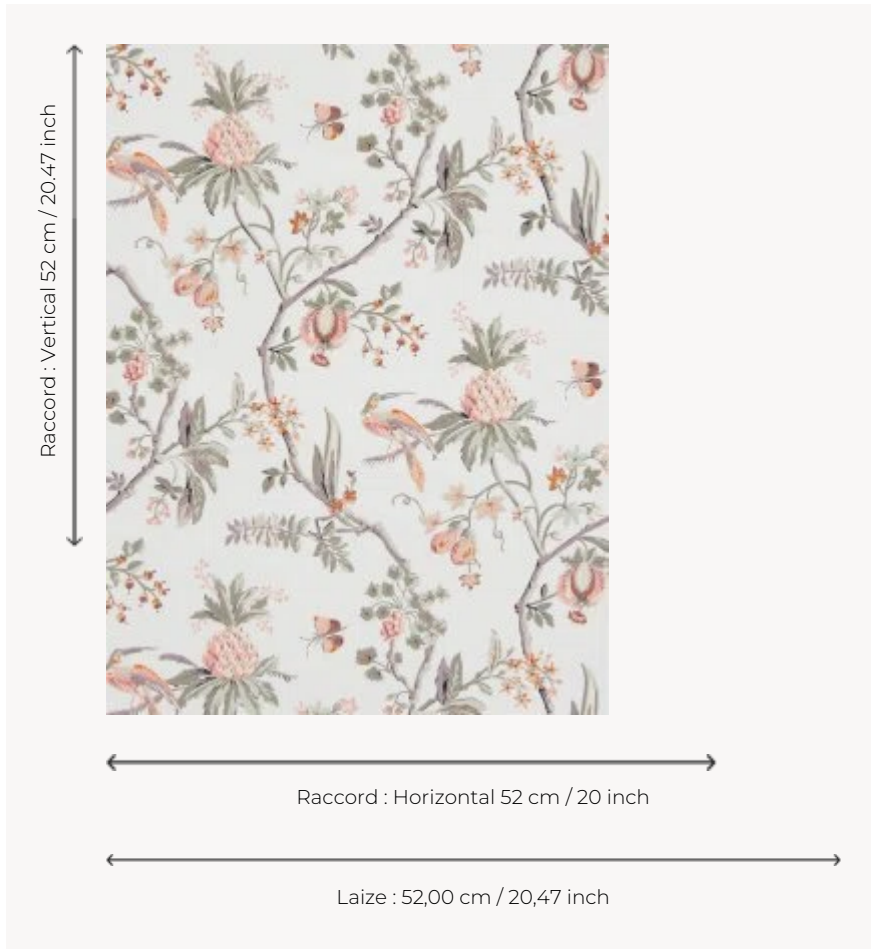

BP328001 LA COMEDIE

LA COMEDIE was originally a printed 18th-century wallpaper that was reused for a stage costume. The costume is preserved in our archives. Traditional cylindrical print.

BP328001 -

Braquenié

TYPE	Small width printed wallpapers
SALES UNIT	Available per roll of 10,05 mts
BACKING	NON WOVEN
COMPOSITION	-
WIDTH	52 cm / 20,47 inch
REPEAT	H: 52 cm - 20,00 inch V: 52 cm - 20,47 inch Straight repeat
WEIGHT	180 gr / m ²
CARE	
TRIMMING	Trimmed
HANGING/REMOVING	Paste the wall Strippable
CERTIFICATIONS	EUROCLASS B-s1,d0 ASTM E84 Class A
NOTES	Good lightfastness Traditional printing technique
BOOK	B9979PPBRAQ4