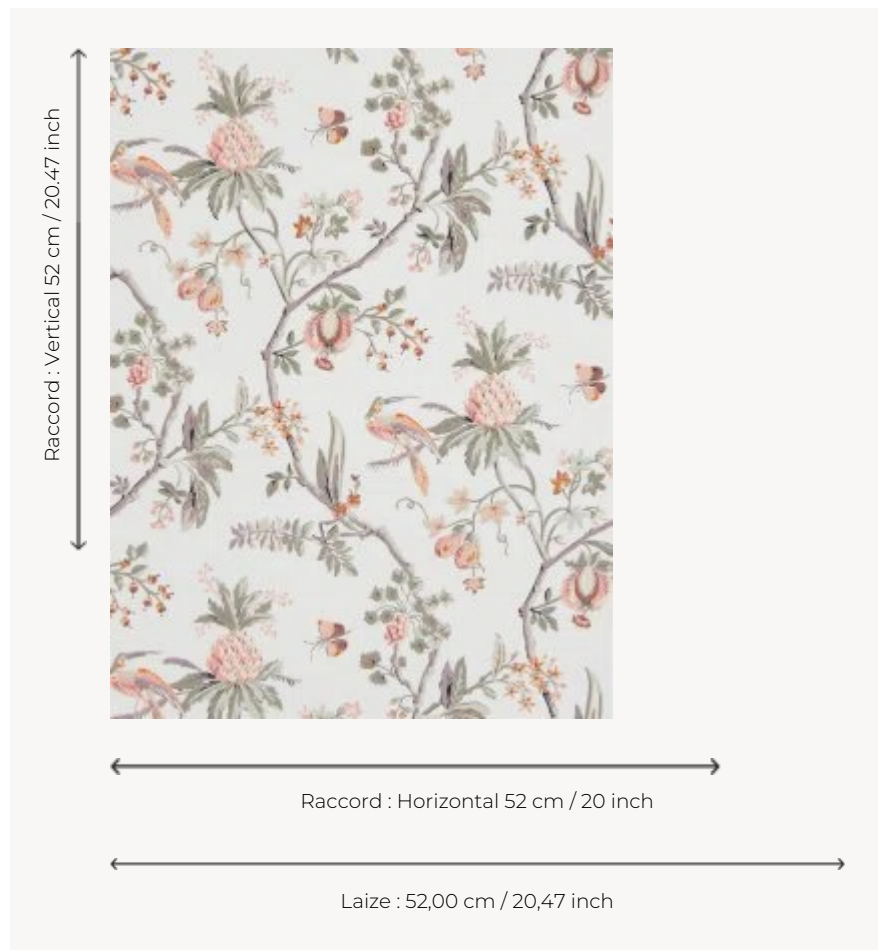

BP328001 LA COMEDIE

LA COMEDIE was originally a printed 18th-century wallpaper that was reused for a stage costume. The costume is preserved in our archives. Traditional cylindrical print.

BP328001 -

Braquenié

TYPE	Small width printed wallpapers
SALES UNIT	Available per roll of 10,05 mts
BACKING	NON WOVEN
COMPOSITION	-
WIDTH	52 cm / 20,47 inch
REPEAT	H: 52 cm - 20,00 inch V: 52 cm - 20,47 inch Straight repeat
WEIGHT	180 gr / m ²
CARE	
TRIMMING	Trimmed
HANGING/REMOVING	Paste the wall Strippable
CERTIFICATIONS	EUROCLASS B-s1,d0 ASTM E84 Class A
NOTES	Good lightfastness Traditional printing technique
BOOK	B9979PPBRAQ4