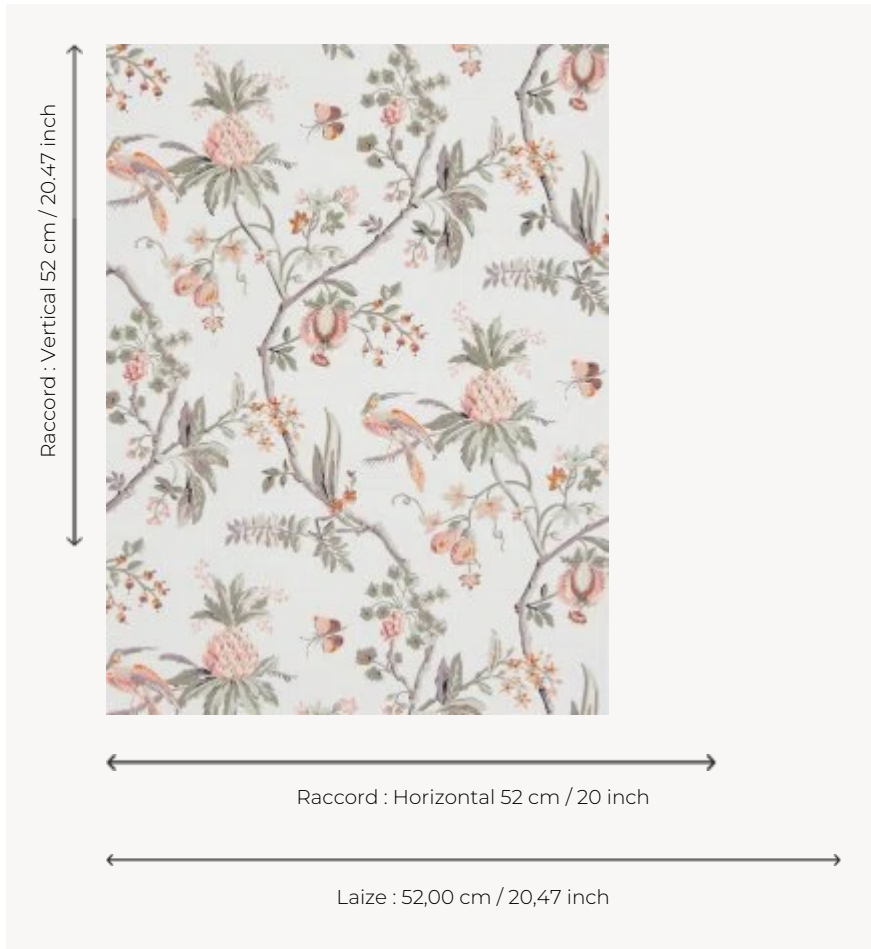

BP328001 LA COMEDIE

LA COMEDIE was originally a printed 18th-century wallpaper that was reused for a stage costume. The costume is preserved in our archives. Traditional cylindrical print.

BP328001 -

Braquenié

TYPE	Small width printed wallpapers
SALES UNIT	Available per roll of 10,05 mts
BACKING	NON WOVEN
COMPOSITION	-
WIDTH	52 cm / 20,47 inch
REPEAT	H: 52 cm - 20,00 inch V: 52 cm - 20,47 inch Straight repeat
WEIGHT	180 gr / m ²
CARE	
TRIMMING	Trimmed
HANGING/REMOVING	Paste the wall Strippable
CERTIFICATIONS	EUROCLASS B-s1,d0 ASTM E84 Class A
NOTES	Good lightfastness Traditional printing technique
BOOK	B9979PPBRAQ4