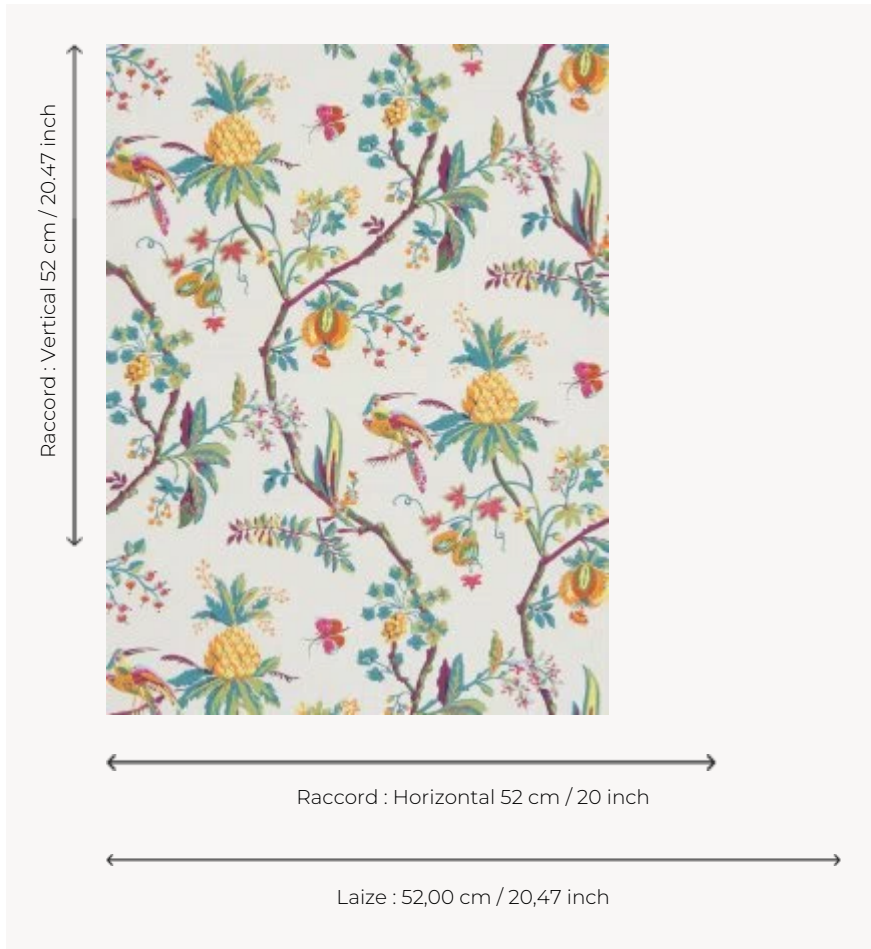

BP328002 LA COMEDIE

LA COMEDIE was originally a printed 18th-century wallpaper that was reused for a stage costume. The costume is preserved in our archives. Traditional cylindrical print.

BP328002 -

Braquenié

TYPE	Small width printed wallpapers
SALES UNIT	Available per roll of 10,05 mts
BACKING	NON WOVEN
COMPOSITION	-
WIDTH	52 cm / 20,47 inch
REPEAT	H: 52 cm - 20,00 inch V: 52 cm - 20,47 inch Straight repeat
WEIGHT	180 gr / m ²
CARE	
TRIMMING	Trimmed
HANGING/REMOVING	Paste the wall Strippable
CERTIFICATIONS	EUROCLASS B-s1,d0 ASTM E84 Class A
NOTES	Good lightfastness Traditional printing technique
BOOK	B9979PPBRAQ4

6 Colors

BP328001

BP328002

BP328003

BP328004

BP328005

BP328006