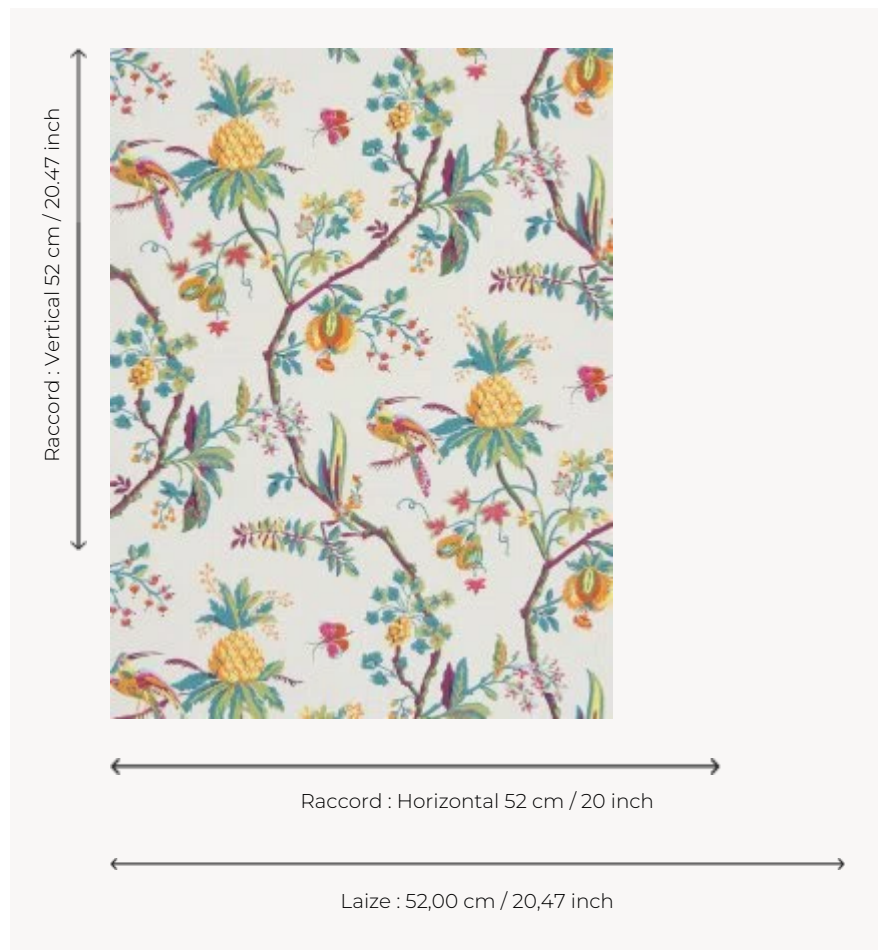

BP328002 LA COMEDIE

LA COMEDIE was originally a printed 18th-century wallpaper that was reused for a stage costume. The costume is preserved in our archives. Traditional cylindrical print.

BP328002 -

Braquenié

TYPE	Small width printed wallpapers
SALES UNIT	Available per roll of 10,05 mts
BACKING	NON WOVEN
COMPOSITION	-
WIDTH	52 cm / 20,47 inch
REPEAT	H: 52 cm - 20,00 inch V: 52 cm - 20,47 inch Straight repeat
WEIGHT	180 gr / m ²
CARE	
TRIMMING	Trimmed
HANGING/REMOVING	Paste the wall Strippable
CERTIFICATIONS	EUROCLASS B-s1,d0 ASTM E84 Class A
NOTES	Good lightfastness Traditional printing technique
BOOK	B9979PPBRAQ4

6 Colors

BP328001

BP328002

BP328003

BP328004

BP328005

BP328006