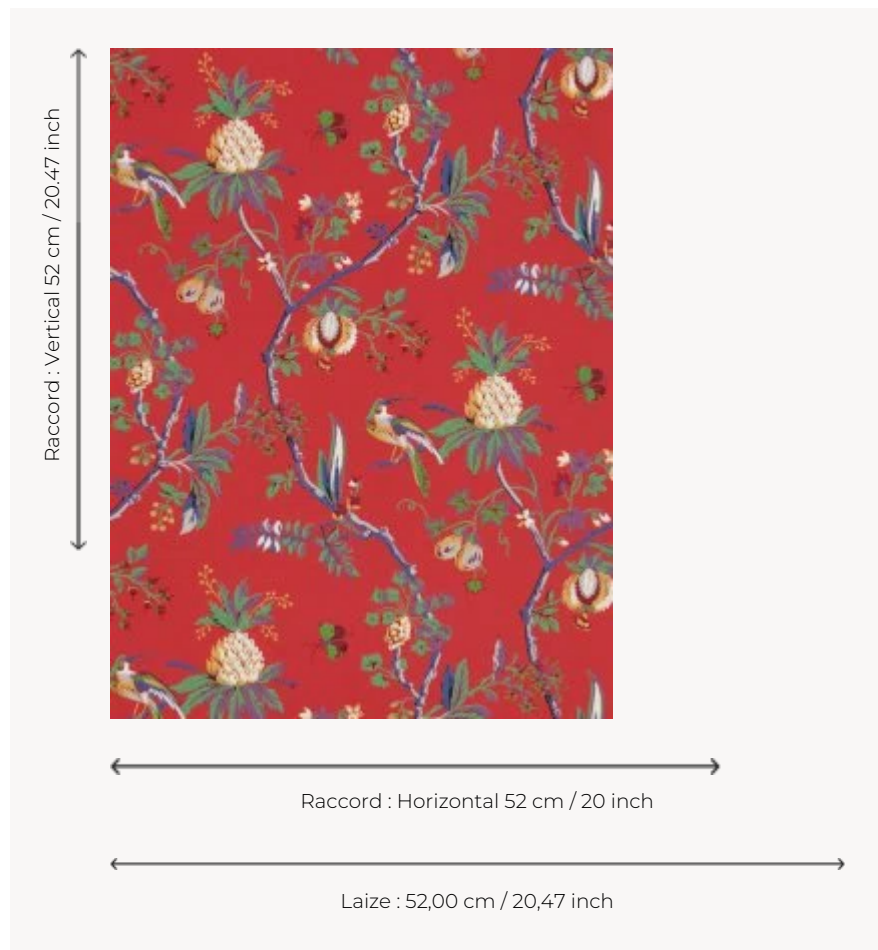

## BP328004 LA COMEDIE

LA COMEDIE was originally a printed 18th-century wallpaper that was reused for a stage costume. The costume is preserved in our archives. Traditional cylindrical print.

### BP328004 - Rouge

### Braquenié

<b>TYPE</b>	Small width printed wallpapers
<b>SALES UNIT</b>	Available per roll of 10,05 mts
<b>BACKING</b>	NON WOVEN
<b>COMPOSITION</b>	-
<b>WIDTH</b>	52 cm / 20,47 inch
<b>REPEAT</b>	H: 52 cm - 20,00 inch V: 52 cm - 20,47 inch Straight repeat
<b>WEIGHT</b>	180 gr / m <sup>2</sup>
<b>CARE</b>	
<b>TRIMMING</b>	Trimmed
<b>HANGING/REMOVING</b>	Paste the wall Strippable
<b>CERTIFICATIONS</b>	EUROCLASS B-s1,d0 ASTM E84 Class A
<b>NOTES</b>	Good lightfastness Traditional printing technique
<b>BOOK</b>	B9979PPBRAQ4