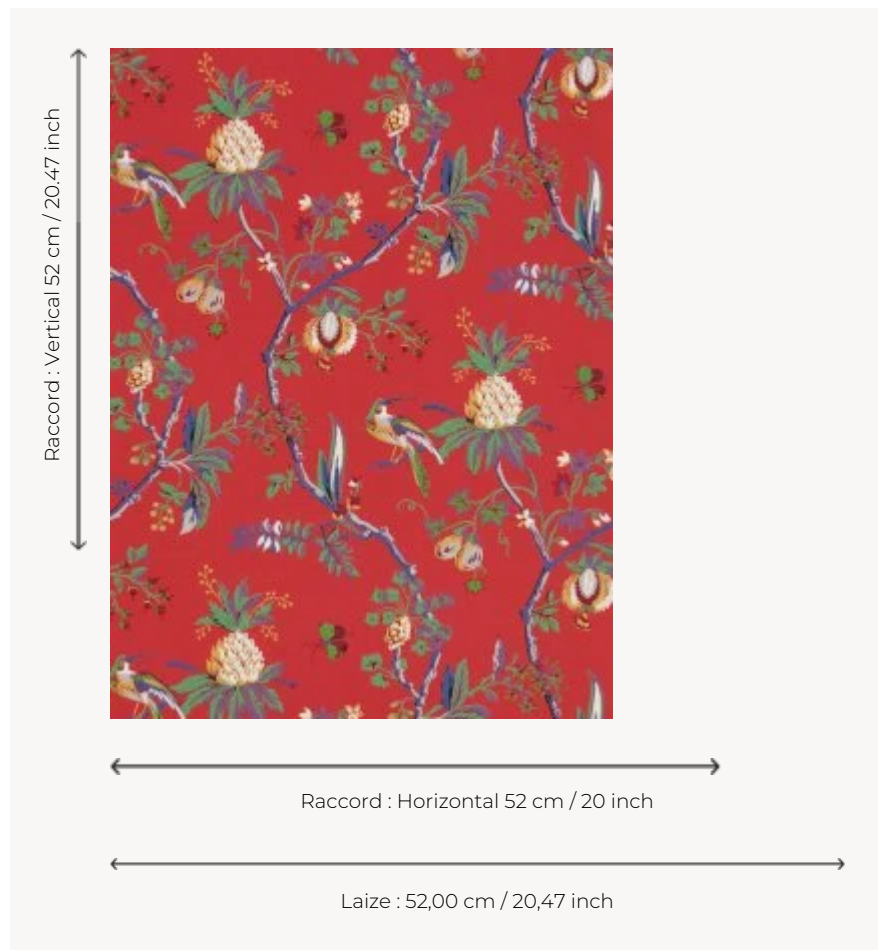

## BP328004 LA COMEDIE

LA COMEDIE was originally a printed 18th-century wallpaper that was reused for a stage costume. The costume is preserved in our archives. Traditional cylindrical print.

### Braquenié

<b>TYPE</b>	Small width printed wallpapers
<b>SALES UNIT</b>	Available per roll of 10,05 mts
<b>BACKING</b>	NON WOVEN
<b>COMPOSITION</b>	-
<b>WIDTH</b>	52 cm / 20,47 inch
<b>REPEAT</b>	H: 52 cm - 20,00 inch V: 52 cm - 20,47 inch Straight repeat
<b>WEIGHT</b>	180 gr / m <sup>2</sup>
<b>CARE</b>	
<b>TRIMMING</b>	Trimmed
<b>HANGING/REMOVING</b>	Paste the wall Strippable
<b>CERTIFICATIONS</b>	EUROCLASS B-s1,d0 ASTM E84 Class A
<b>NOTES</b>	Good lightfastness Traditional printing technique
<b>BOOK</b>	B9979PPBRAQ4