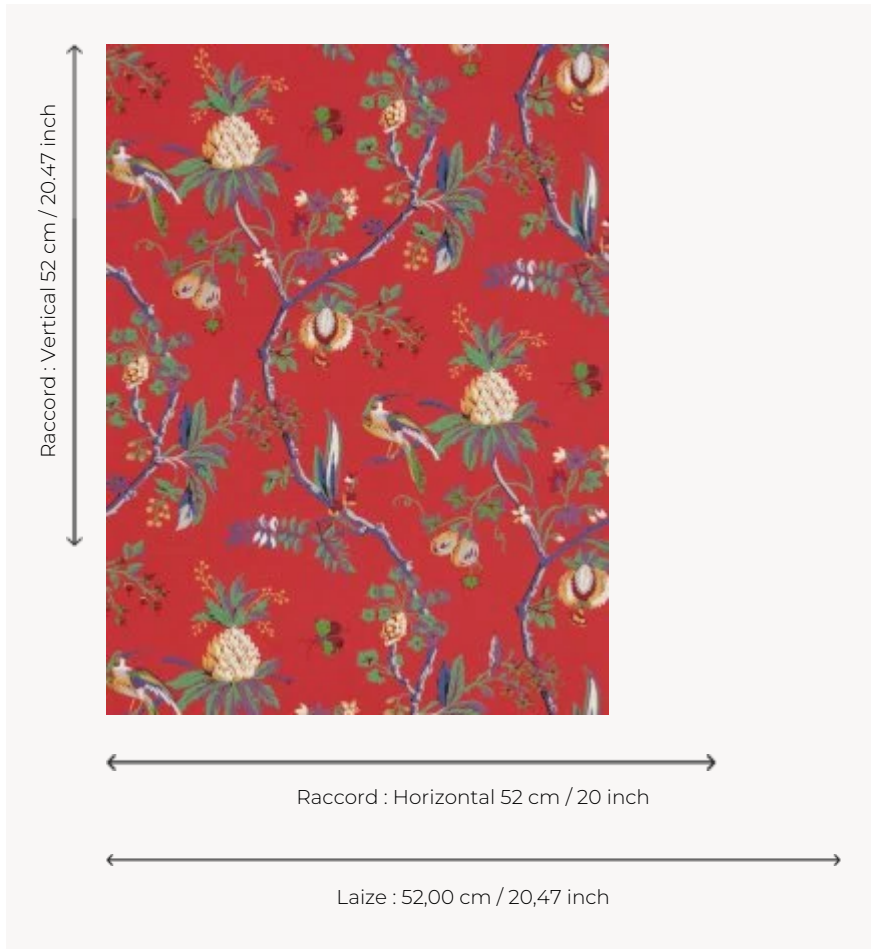

## BP328004 LA COMEDIE

LA COMEDIE was originally a printed 18th-century wallpaper that was reused for a stage costume. The costume is preserved in our archives. Traditional cylindrical print.

### Braquenié

<b>TYPE</b>	Small width printed wallpapers
<b>SALES UNIT</b>	Available per roll of 10,05 mts
<b>BACKING</b>	NON WOVEN
<b>COMPOSITION</b>	-
<b>WIDTH</b>	52 cm / 20,47 inch
<b>REPEAT</b>	H: 52 cm - 20,00 inch V: 52 cm - 20,47 inch Straight repeat
<b>WEIGHT</b>	180 gr / m <sup>2</sup>
<b>CARE</b>	
<b>TRIMMING</b>	Trimmed
<b>HANGING/REMOVING</b>	Paste the wall Strippable
<b>CERTIFICATIONS</b>	EUROCLASS B-s1,d0 ASTM E84 Class A
<b>NOTES</b>	Good lightfastness Traditional printing technique
<b>BOOK</b>	B9979PPBRAQ4