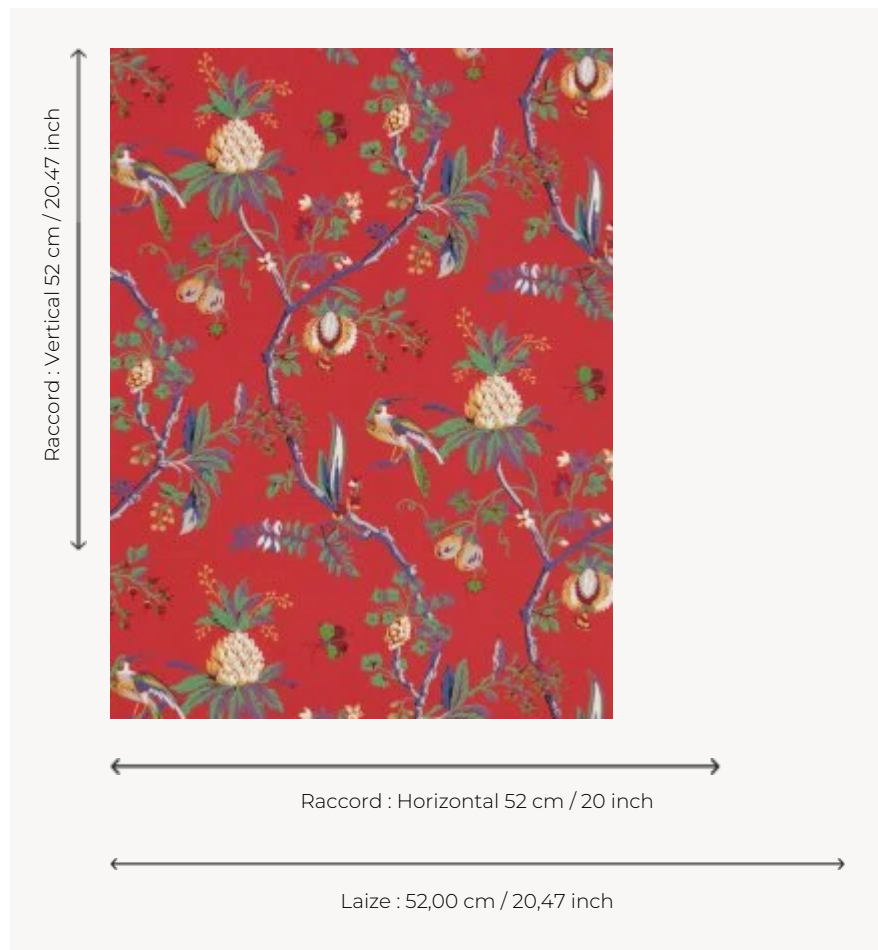

BP328004 LA COMEDIE

LA COMEDIE was originally a printed 18th-century wallpaper that was reused for a stage costume. The costume is preserved in our archives. Traditional cylindrical print.

BP328004 -

Braquenié

TYPE	Small width printed wallpapers
SALES UNIT	Available per roll of 10,05 mts
BACKING	NON WOVEN
COMPOSITION	-
WIDTH	52 cm / 20,47 inch
REPEAT	H: 52 cm - 20,00 inch V: 52 cm - 20,47 inch Straight repeat
WEIGHT	180 gr / m ²
CARE	
TRIMMING	Trimmed
HANGING/REMOVING	Paste the wall Strippable
CERTIFICATIONS	EUROCLASS B-s1,d0 ASTM E84 Class A
NOTES	Good lightfastness Traditional printing technique
BOOK	B9979PPBRAQ4