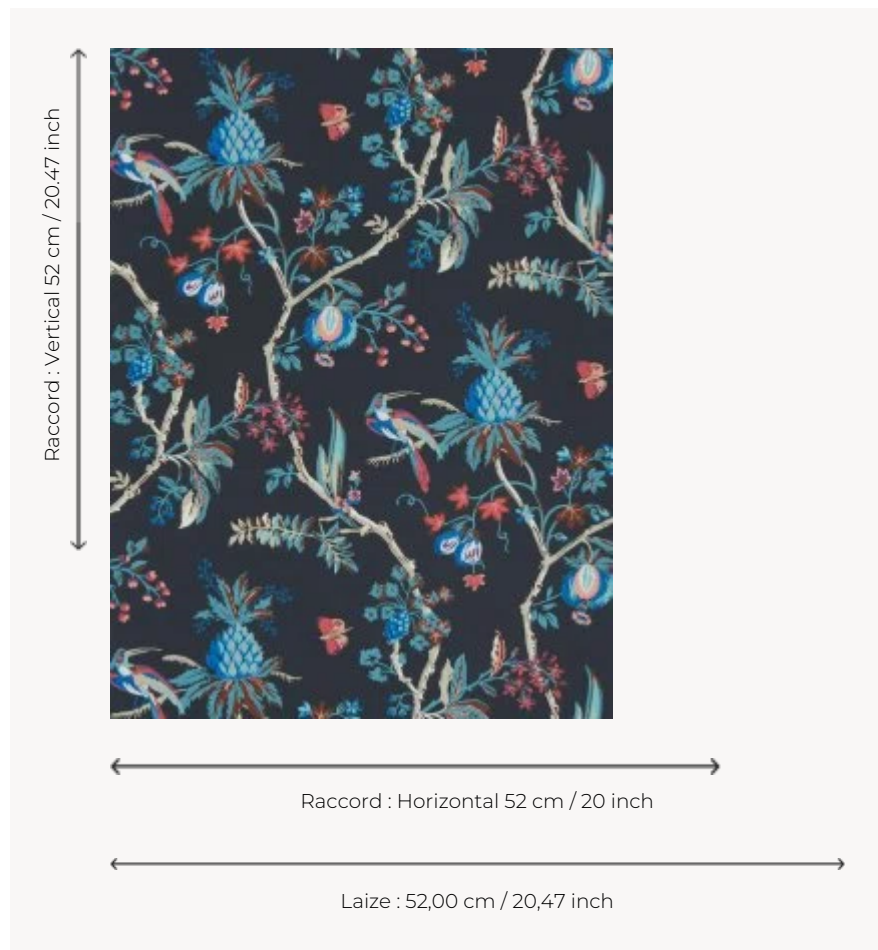

## BP328005 LA COMEDIE

LA COMEDIE was originally a printed 18th-century wallpaper that was reused for a stage costume. The costume is preserved in our archives. Traditional cylindrical print.

### Braquenié

|                         |   |
|-------------------------|---|
| <b>TYPE</b>             | Small width printed wallpapers  |
| <b>SALES UNIT</b>       | Available per roll of 10,05 mts   |
| <b>BACKING</b>          | NON WOVEN   |
| <b>COMPOSITION</b>      | -   |
| <b>WIDTH</b>            | 52 cm / 20,47 inch  |
| <b>REPEAT</b>           | H: 52 cm - 20,00 inch<br>V: 52 cm - 20,47 inch<br>Straight repeat                   |
| <b>WEIGHT</b>           | 180 gr / m <sup>2</sup>   |
| <b>CARE</b>             |  |
| <b>TRIMMING</b>         | Trimmed   |
| <b>HANGING/REMOVING</b> | Paste the wall<br>Strippable  |
| <b>CERTIFICATIONS</b>   | EUROCLASS B-s1,d0<br>ASTM E84 Class A   |
| <b>NOTES</b>            | Good lightfastness<br>Traditional printing technique                                |
| <b>BOOK</b>             | B9979PPBRAQ4  |

## 6 Colors

BP328001

BP328002

BP328003

BP328004

BP328005

BP328006