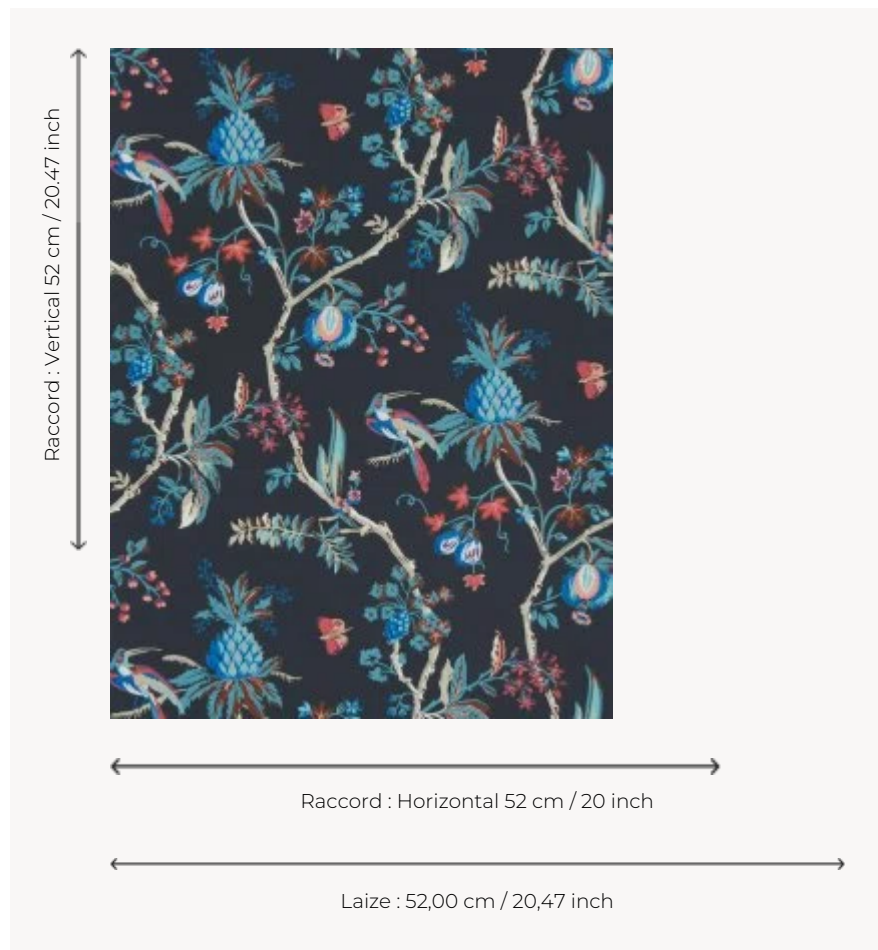

BP328005 LA COMEDIE

LA COMEDIE was originally a printed 18th-century wallpaper that was reused for a stage costume. The costume is preserved in our archives. Traditional cylindrical print.

BP328005 -

Braquenié

TYPE	Small width printed wallpapers
SALES UNIT	Available per roll of 10,05 mts
BACKING	NON WOVEN
COMPOSITION	-
WIDTH	52 cm / 20,47 inch
REPEAT	H: 52 cm - 20,00 inch V: 52 cm - 20,47 inch Straight repeat
WEIGHT	180 gr / m ²
CARE	
TRIMMING	Trimmed
HANGING/REMOVING	Paste the wall Strippable
CERTIFICATIONS	EUROCLASS B-s1,d0 ASTM E84 Class A
NOTES	Good lightfastness Traditional printing technique
BOOK	B9979PPBRAQ4

6 Colors

BP328001

BP328002

BP328003

BP328004

BP328005

BP328006