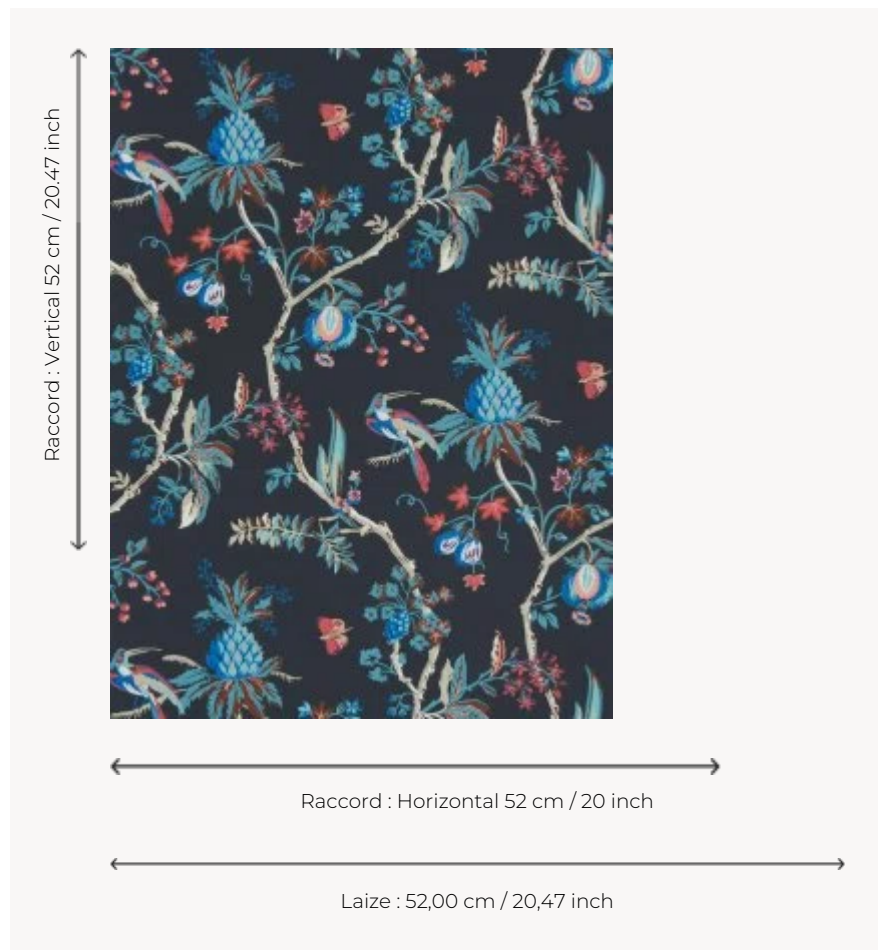

BP328005 LA COMEDIE

LA COMEDIE was originally a printed 18th-century wallpaper that was reused for a stage costume. The costume is preserved in our archives. Traditional cylindrical print.

BP328005 -

Braquenié

TYPE	Small width printed wallpapers
SALES UNIT	Available per roll of 10,05 mts
BACKING	NON WOVEN
COMPOSITION	-
WIDTH	52 cm / 20,47 inch
REPEAT	H: 52 cm - 20,00 inch V: 52 cm - 20,47 inch Straight repeat
WEIGHT	180 gr / m ²
CARE	
TRIMMING	Trimmed
HANGING/REMOVING	Paste the wall Strippable
CERTIFICATIONS	EUROCLASS B-s1,d0 ASTM E84 Class A
NOTES	Good lightfastness Traditional printing technique
BOOK	B9979PPBRAQ4

6 Colors

BP328001

BP328002

BP328003

BP328004

BP328005

BP328006