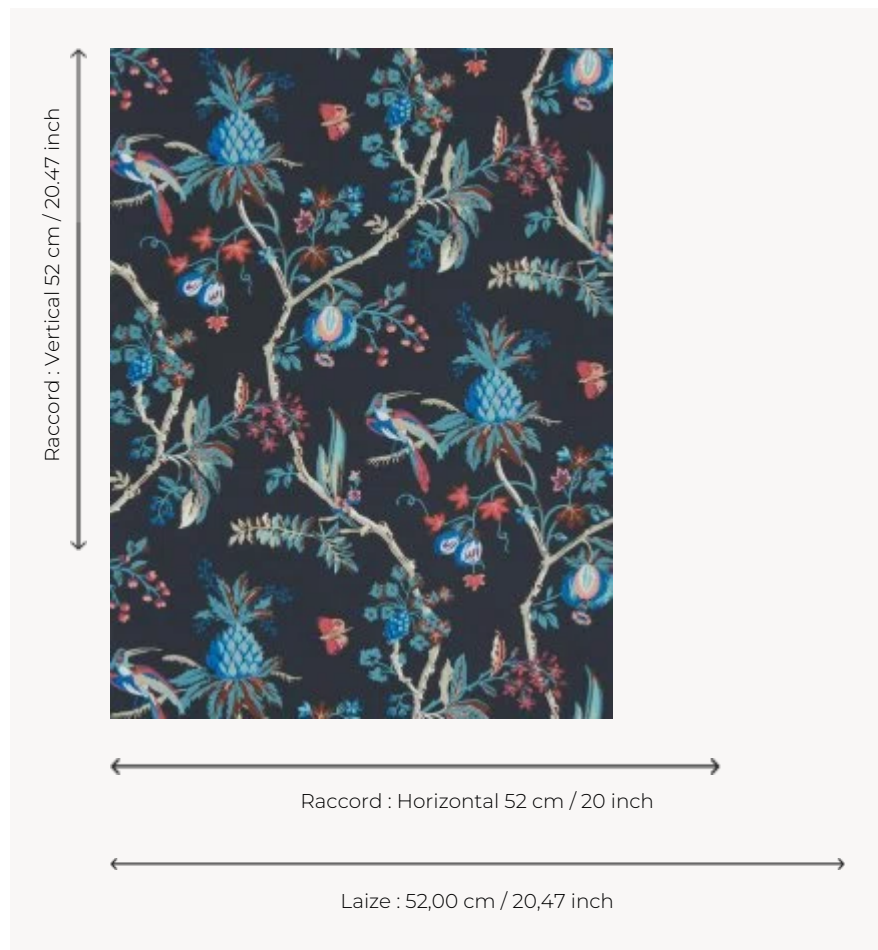

## BP328005 LA COMEDIE

LA COMEDIE was originally a printed 18th-century wallpaper that was reused for a stage costume. The costume is preserved in our archives. Traditional cylindrical print.

### Braquenié

<b>TYPE</b>	Small width printed wallpapers
<b>SALES UNIT</b>	Available per roll of 10,05 mts
<b>BACKING</b>	NON WOVEN
<b>COMPOSITION</b>	-
<b>WIDTH</b>	52 cm / 20,47 inch
<b>REPEAT</b>	H: 52 cm - 20,00 inch V: 52 cm - 20,47 inch Straight repeat
<b>WEIGHT</b>	180 gr / m <sup>2</sup>
<b>CARE</b>	
<b>TRIMMING</b>	Trimmed
<b>HANGING/REMOVING</b>	Paste the wall Strippable
<b>CERTIFICATIONS</b>	EUROCLASS B-s1,d0 ASTM E84 Class A
<b>NOTES</b>	Good lightfastness Traditional printing technique
<b>BOOK</b>	B9979PPBRAQ4

## 6 Colors

BP328001

BP328002

BP328003

BP328004

BP328005

BP328006