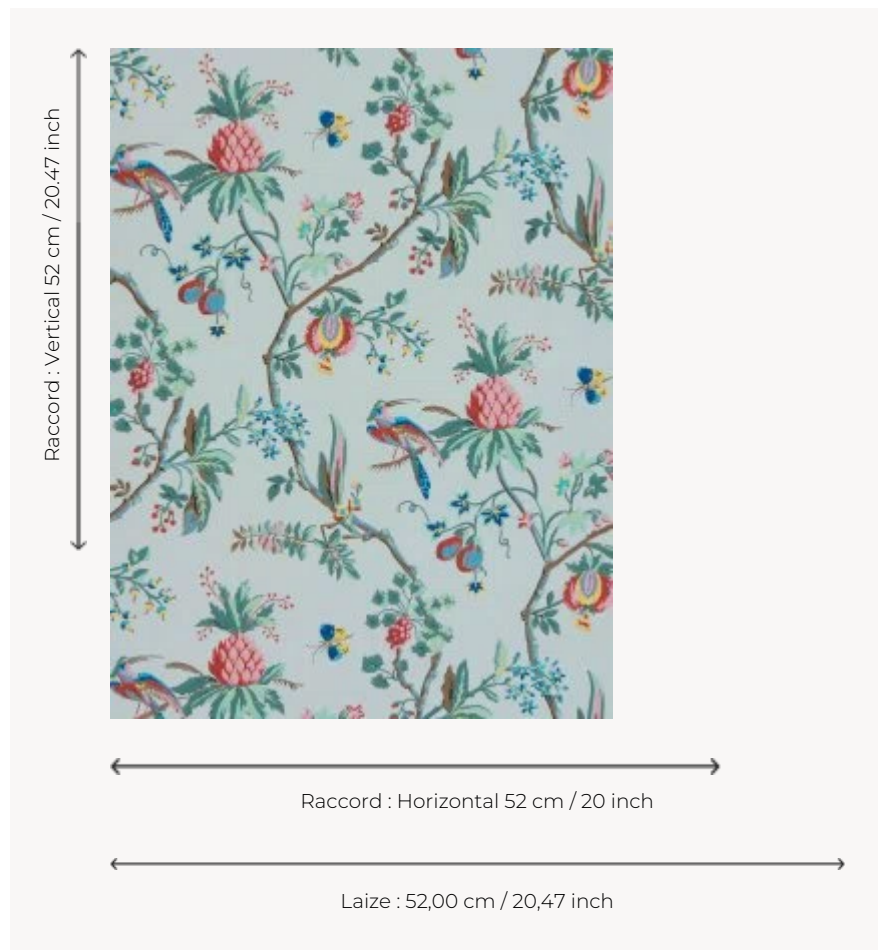

BP328006 LA COMEDIE

LA COMEDIE was originally a printed 18th-century wallpaper that was reused for a stage costume. The costume is preserved in our archives. Traditional cylindrical print.

BP328006 -

Braquenié

TYPE	Small width printed wallpapers
SALES UNIT	Available per roll of 10,05 mts
BACKING	NON WOVEN
COMPOSITION	-
WIDTH	52 cm / 20,47 inch
REPEAT	H: 52 cm - 20,00 inch V: 52 cm - 20,47 inch Straight repeat
WEIGHT	180 gr / m ²
CARE	
TRIMMING	Trimmed
HANGING/REMOVING	Paste the wall Strippable
CERTIFICATIONS	EUROCLASS B-s1,d0 ASTM E84 Class A
NOTES	Good lightfastness Traditional printing technique
BOOK	B9979PPBRAQ4

6 Colors

BP328001

BP328002

BP328003

BP328004

BP328005

BP328006