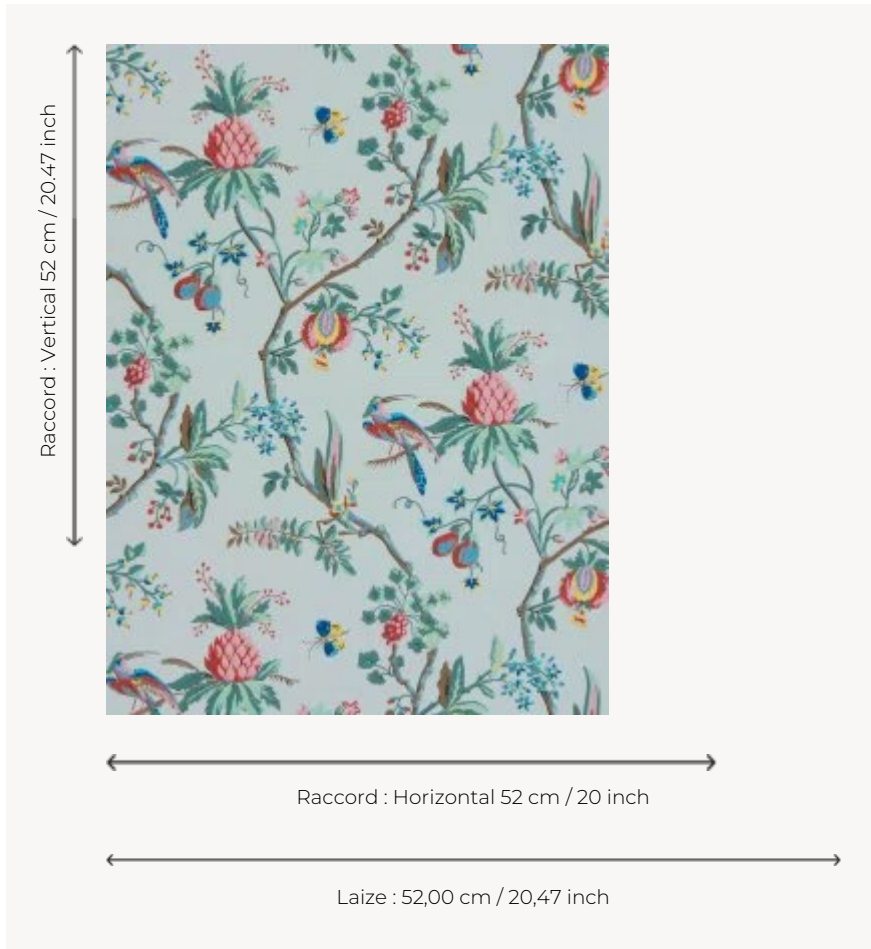

## BP328006 LA COMEDIE

LA COMEDIE was originally a printed 18th-century wallpaper that was reused for a stage costume. The costume is preserved in our archives. Traditional cylindrical print.

### BP328006 - Bleu

### Braquenié

<b>TYPE</b>	Small width printed wallpapers
<b>SALES UNIT</b>	Available per roll of 10,05 mts
<b>BACKING</b>	NON WOVEN
<b>COMPOSITION</b>	-
<b>WIDTH</b>	52 cm / 20,47 inch
<b>REPEAT</b>	H: 52 cm - 20,00 inch V: 52 cm - 20,47 inch Straight repeat
<b>WEIGHT</b>	180 gr / m <sup>2</sup>
<b>CARE</b>	
<b>TRIMMING</b>	Trimmed
<b>HANGING/REMOVING</b>	Paste the wall Strippable
<b>CERTIFICATIONS</b>	EUROCLASS B-s1,d0 ASTM E84 Class A
<b>NOTES</b>	Good lightfastness Traditional printing technique
<b>BOOK</b>	B9979PPBRAQ4

## 6 Colors

BP328001  
Printemps

BP328002  
Multicolore

BP328003  
Jaune

BP328004  
Rouge

BP328005  
Noir

BP328006  
Bleu