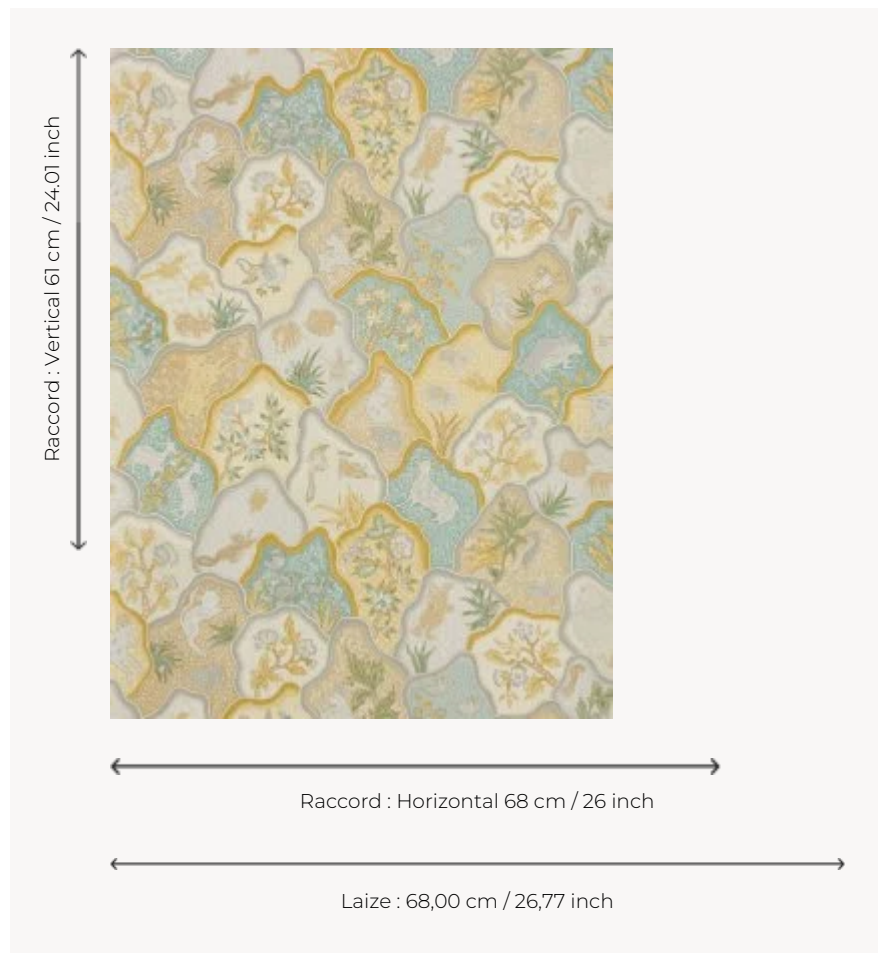

# BP336001 TOILE DES INDES

TOILE DES INDES represents animal scenes integrated in knolls and inspired by an iconic Braquenié painting. Soft non-woven print.

## BP336001 - Jaune

## Braquenié

<b>TYPE</b>	Small width printed wallpapers
<b>SALES UNIT</b>	Available per roll of 10,05 mts
<b>BACKING</b>	NON WOVEN
<b>COMPOSITION</b>	-
<b>WIDTH</b>	68 cm / 26,77 inch
<b>REPEAT</b>	H: 68 cm - 26,00 inch V: 61 cm - 24,01 inch Half drop repeat
<b>WEIGHT</b>	150 gr / m <sup>2</sup>
<b>CARE</b>	
<b>TRIMMING</b>	Trimmed
<b>HANGING/REMOVING</b>	Paste the wall Strippable
<b>CERTIFICATIONS</b>	EUROCLASS B-s1,d0 ASTM E84 Class A
<b>NOTES</b>	Traditional printing technique
<b>BOOK</b>	B9979PPBRAQ4

# 1 Colors

BP336001  
Jaune