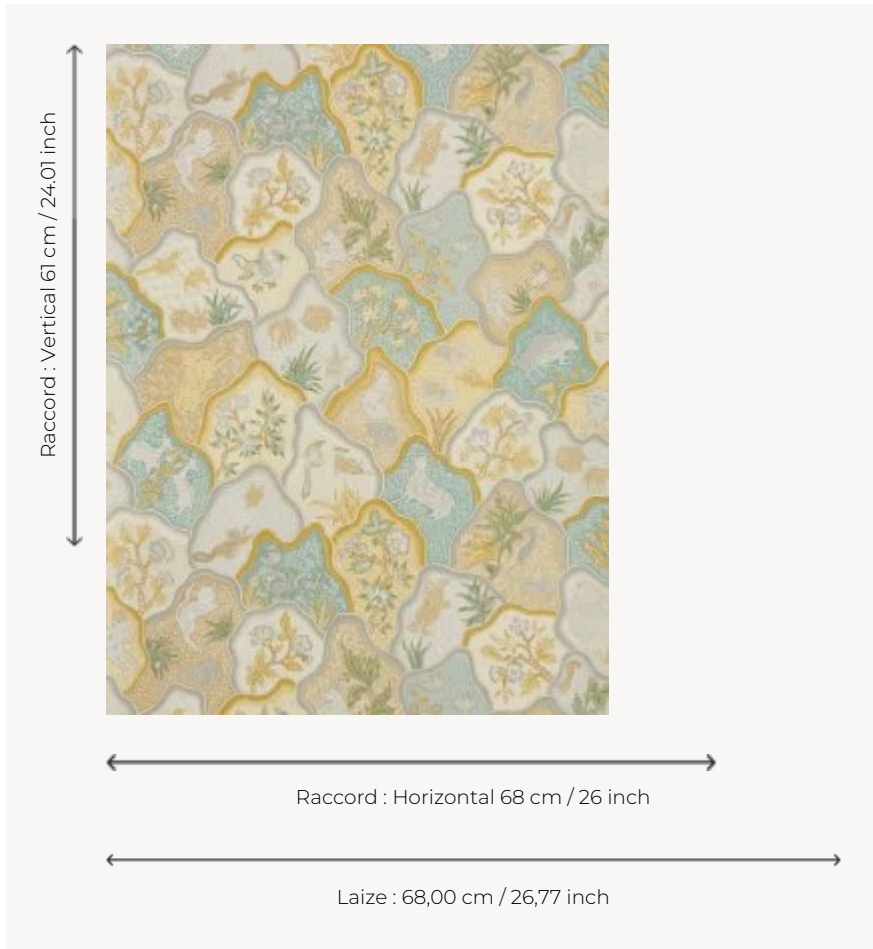

BP336001 TOILE DES INDES

TOILE DES INDES represents animal scenes integrated in knolls and inspired by an iconic Braquenié painting. Soft non-woven print.

BP336001 - Jaune

Braquenié

TYPE	Small width printed wallpapers
SALES UNIT	Available per roll of 10,05 mts
BACKING	NON WOVEN
COMPOSITION	-
WIDTH	68 cm / 26,77 inch
REPEAT	H: 68 cm - 26,00 inch V: 61 cm - 24,01 inch Half drop repeat
WEIGHT	150 gr / m ²
CARE	
TRIMMING	Trimmed
HANGING/REMOVING	Paste the wall Strippable
CERTIFICATIONS	EUROCLASS B-s1,d0 ASTM E84 Class A
NOTES	Traditional printing technique
BOOK	B9979PPBRAQ4

1 Colors

BP336001
Jaune