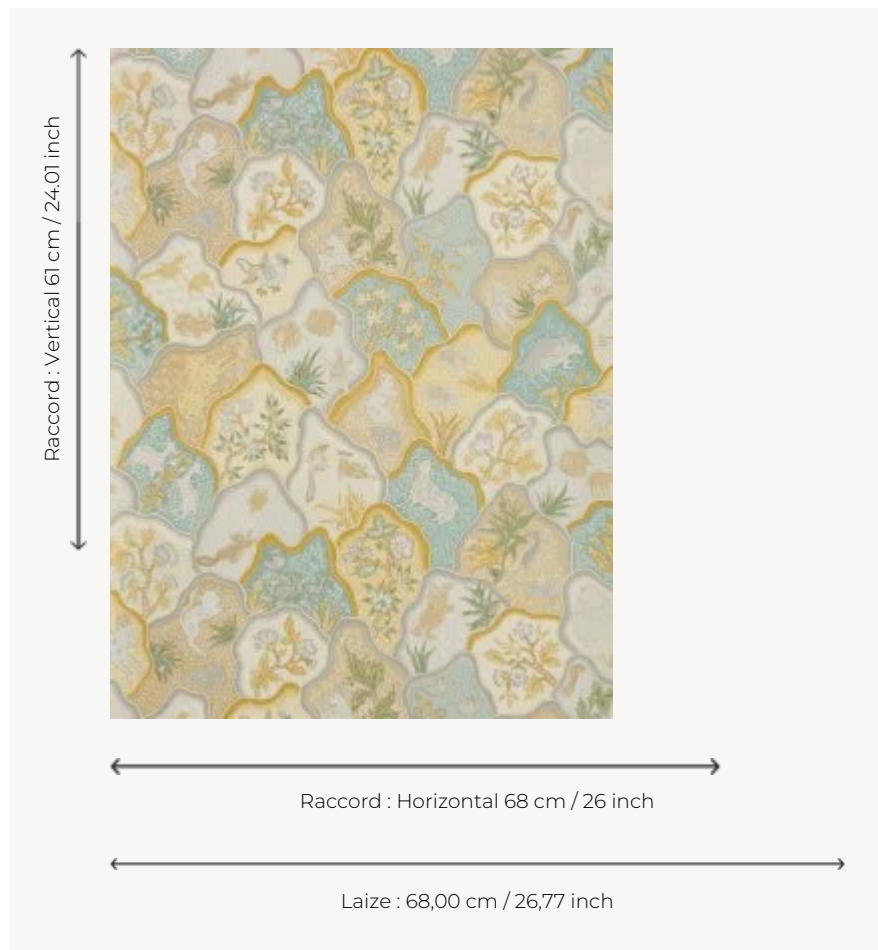

BP336001 TOILE DES INDES

TOILE DES INDES represents animal scenes integrated in knolls and inspired by an iconic Braquenié painting. Soft non-woven print.

BP336001 - Jaune

Braquenié

TYPE	Small width printed wallpapers
SALES UNIT	Available per roll of 10,05 mts
BACKING	NON WOVEN
COMPOSITION	-
WIDTH	68 cm / 26,77 inch
REPEAT	H: 68 cm - 26,00 inch V: 61 cm - 24,01 inch Half drop repeat
WEIGHT	150 gr / m ²
CARE	
TRIMMING	Trimmed
HANGING/REMOVING	Paste the wall Strippable
CERTIFICATIONS	EUROCLASS B-s1,d0 ASTM E84 Class A
NOTES	Traditional printing technique
BOOK	B9979PPBRAQ4

1 Colors

BP336001
Jaune