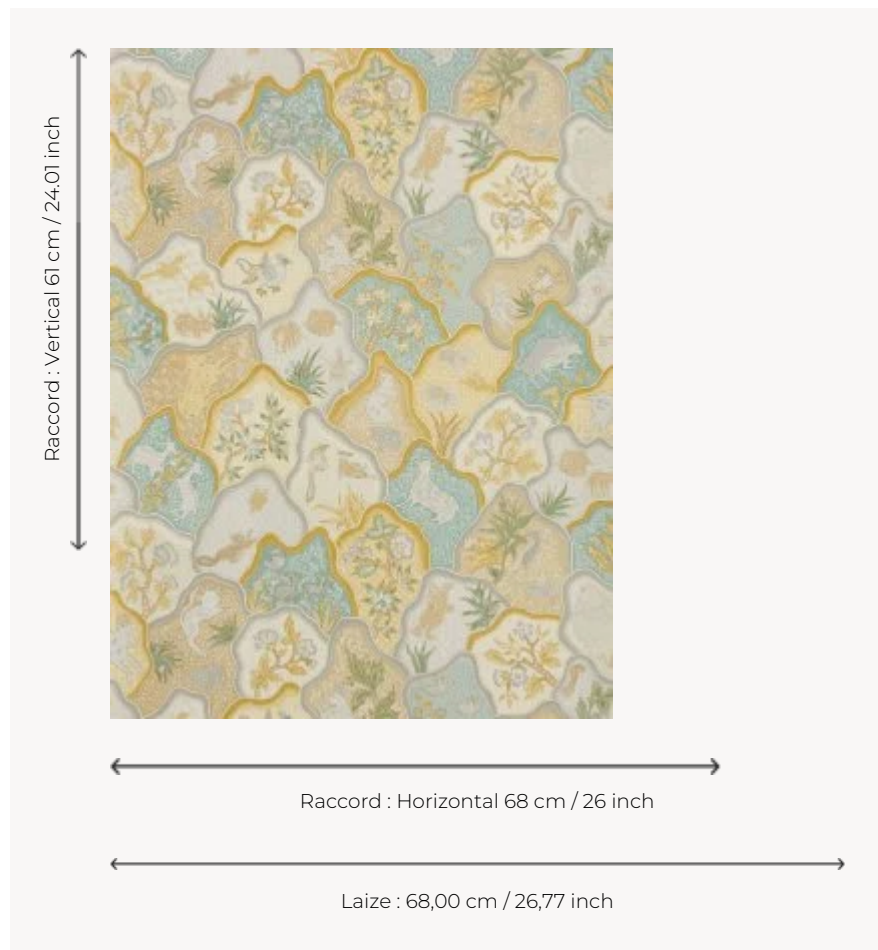

# BP336001 TOILE DES INDES

TOILE DES INDES represents animal scenes integrated in knolls and inspired by an iconic Braquenié painting. Soft non-woven print.

## BP336001 - Jaune

## Braquenié

<b>TYPE</b>	Small width printed wallpapers
<b>SALES UNIT</b>	Available per roll of 10,05 mts
<b>BACKING</b>	NON WOVEN
<b>COMPOSITION</b>	-
<b>WIDTH</b>	68 cm / 26,77 inch
<b>REPEAT</b>	H: 68 cm - 26,00 inch V: 61 cm - 24,01 inch Half drop repeat
<b>WEIGHT</b>	150 gr / m <sup>2</sup>
<b>CARE</b>	
<b>TRIMMING</b>	Trimmed
<b>HANGING/REMOVING</b>	Paste the wall Strippable
<b>CERTIFICATIONS</b>	EUROCLASS B-s1,d0 ASTM E84 Class A
<b>NOTES</b>	Traditional printing technique
<b>BOOK</b>	B9979PPBRAQ4

# 1 Colors

BP336001  
Jaune