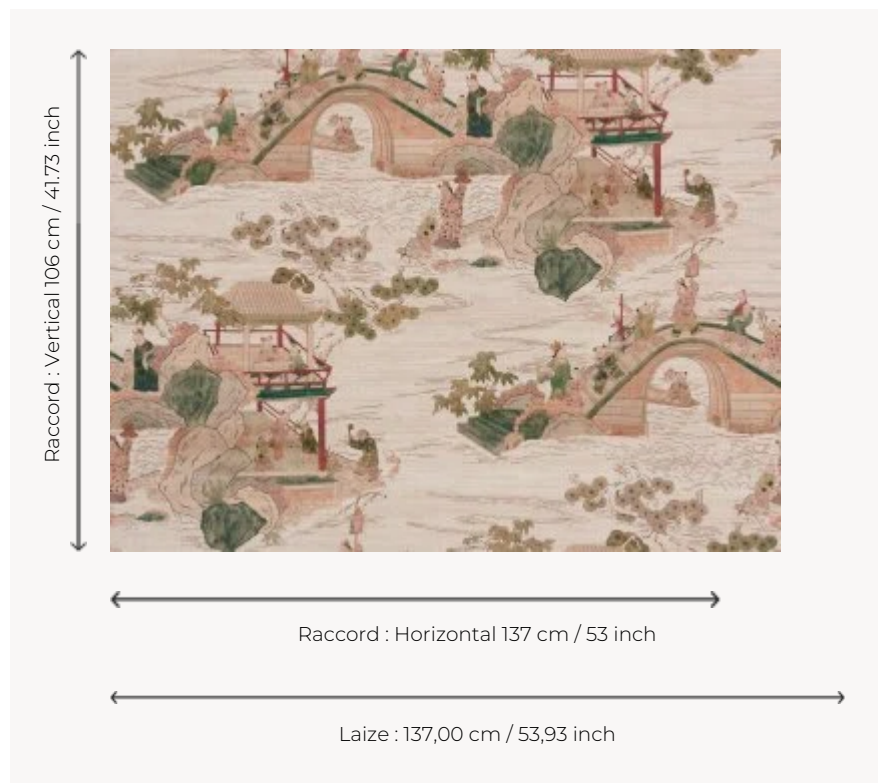

## BP337001 SHAOLIN

SHAOLIN reproduces a 19th-century gouache that reflects the Japanese tastes at that time. This design is preserved in the Maison Pierre Frey archives. Wallpaper printed with an artisanal silk-effect design. Matching fabric under reference B7625.

### BP337001 - Original

### Braquenié

<b>TYPE</b>	Wide width printed wallpapers
<b>SALES UNIT</b>	Available per meter/yard
<b>BACKING</b>	NON WOVEN
<b>COMPOSITION</b>	-
<b>WIDTH</b>	137 cm / 53,93 inch
<b>REPEAT</b>	H: 137 cm - 53,00 inch V: 106 cm - 41,73 inch Straight repeat
<b>WEIGHT</b>	147 gr / m <sup>2</sup>
<b>CARE</b>	
<b>TRIMMING</b>	Pretrimmed
<b>HANGING/REMOVING</b>	Paste the wall Wet removable
<b>CERTIFICATIONS</b>	EUROCLASS B-s1,d0
<b>INFORMATION</b>	Use the trim & join marks during installation. Double-cut installation.

# 1 Colors

BP337001  
Original