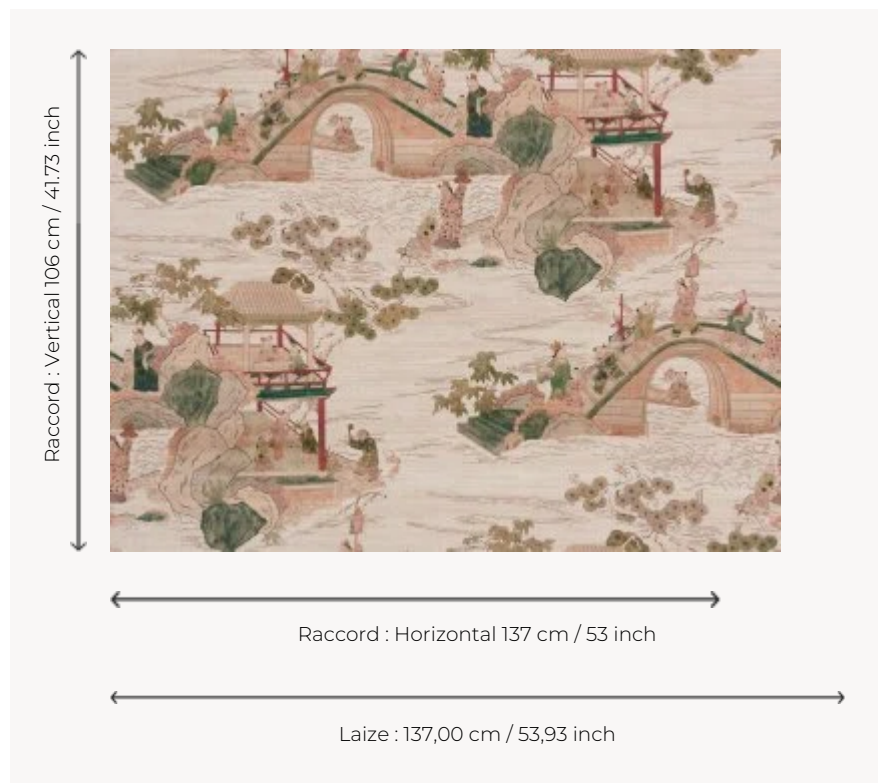

BP337001 SHAOLIN

SHAOLIN reproduces a 19th-century gouache that reflects the Japanese tastes at that time. This design is preserved in the Maison Pierre Frey archives. Wallpaper printed with an artisanal silk-effect design. Matching fabric under reference B7625.

BP337001 - Original

Braquenié

TYPE	Wide width printed wallpapers
SALES UNIT	Available per meter/yard
BACKING	NON WOVEN
COMPOSITION	-
WIDTH	137 cm / 53,93 inch
REPEAT	H: 137 cm - 53,00 inch V: 106 cm - 41,73 inch Straight repeat
WEIGHT	147 gr / m ²
CARE	
TRIMMING	Pretrimmed
HANGING/REMOVING	Paste the wall Wet removable
CERTIFICATIONS	EUROCLASS B-s1,d0
INFORMATION	Use the trim & join marks during installation. Double-cut installation.

1 Colors

BP337001
Original