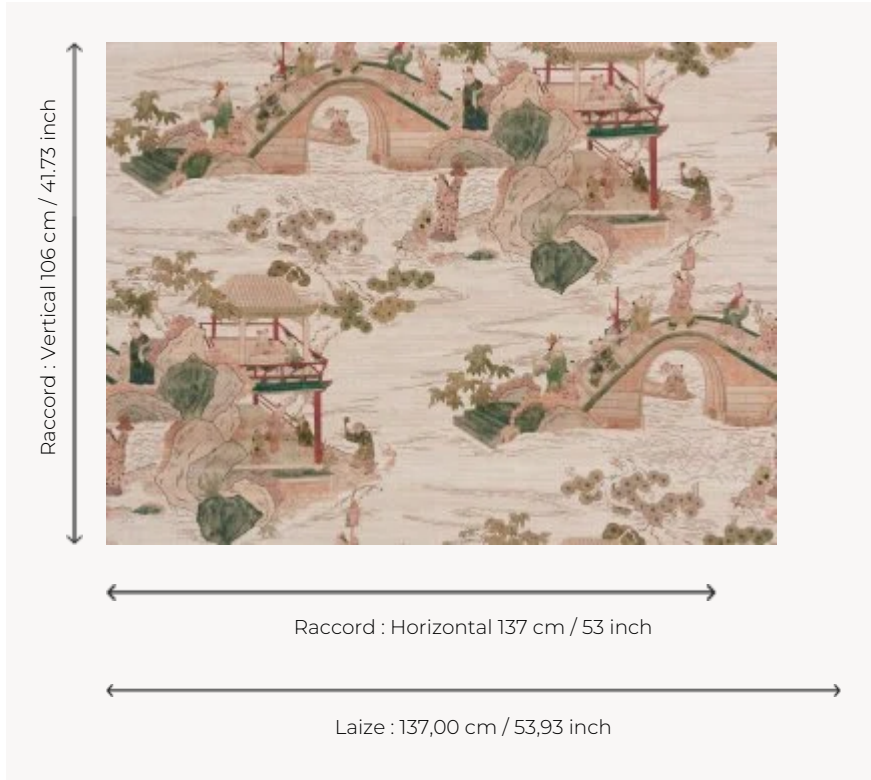

BP337001 SHAOLIN

SHAOLIN reproduces a 19th-century gouache that reflects the Japanese tastes at that time. This design is preserved in the Maison Pierre Frey archives. Wallpaper printed with an artisanal silk-effect design. Matching fabric under reference B7625.

BP337001 - Original

Braquenié

TYPE	Wide width printed wallpapers
SALES UNIT	Available per meter/yard
BACKING	NON WOVEN
COMPOSITION	-
WIDTH	137 cm / 53,93 inch
REPEAT	H: 137 cm - 53,00 inch V: 106 cm - 41,73 inch Straight repeat
WEIGHT	147 gr / m ²
CARE	
TRIMMING	Pretrimmed
HANGING/REMOVING	Paste the wall Wet removable
CERTIFICATIONS	EUROCLASS B-s1,d0
INFORMATION	Use the trim & join marks during installation. Double-cut installation.

1 Colors

BP337001
Original