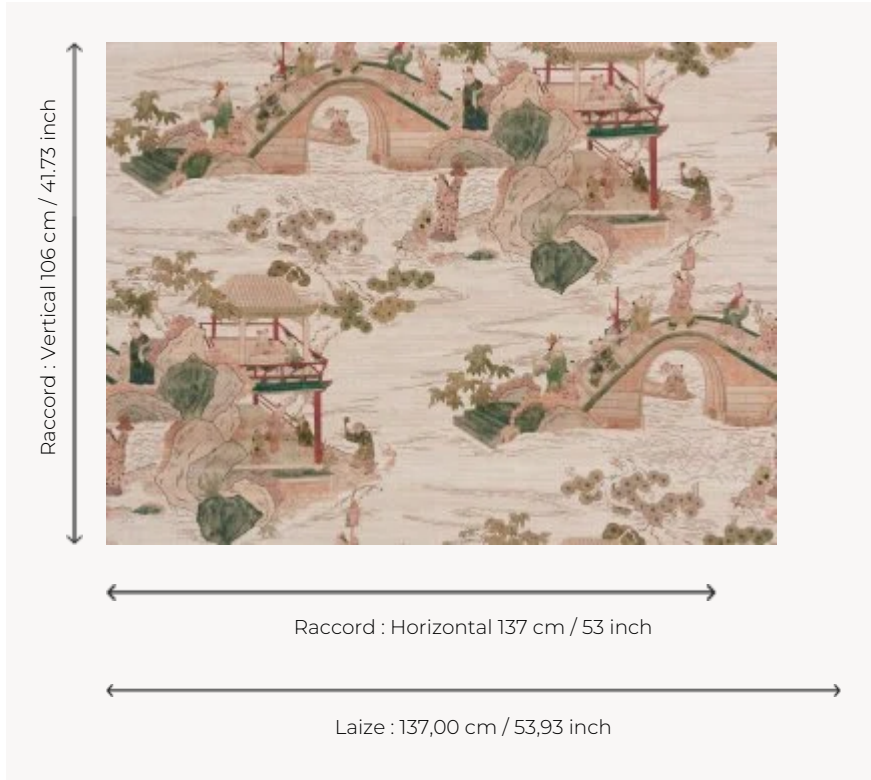

BP337001 SHAOLIN

SHAOLIN reproduces a 19th-century gouache that reflects the Japanese tastes at that time. This design is preserved in the Maison Pierre Frey archives. Wallpaper printed with an artisanal silk-effect design. Matching fabric under reference B7625.

BP337001 - Original

Braquenié

| | |
|-------------------------|---|
| TYPE | Wide width printed wallpapers |
| SALES UNIT | Available per meter/yard |
| BACKING | NON WOVEN |
| COMPOSITION | - |
| WIDTH | 137 cm / 53,93 inch |
| REPEAT | H: 137 cm - 53,00 inch V: 106 cm - 41,73 inch Straight repeat |
| WEIGHT | 147 gr / m ² |
| CARE |  |
| TRIMMING | Pretrimmed |
| HANGING/REMOVING | Paste the wall Wet removable |
| CERTIFICATIONS | EUROCLASS B-s1,d0 |
| INFORMATION | Use the trim & join marks during installation. Double-cut installation. |

1 Colors

BP337001
Original