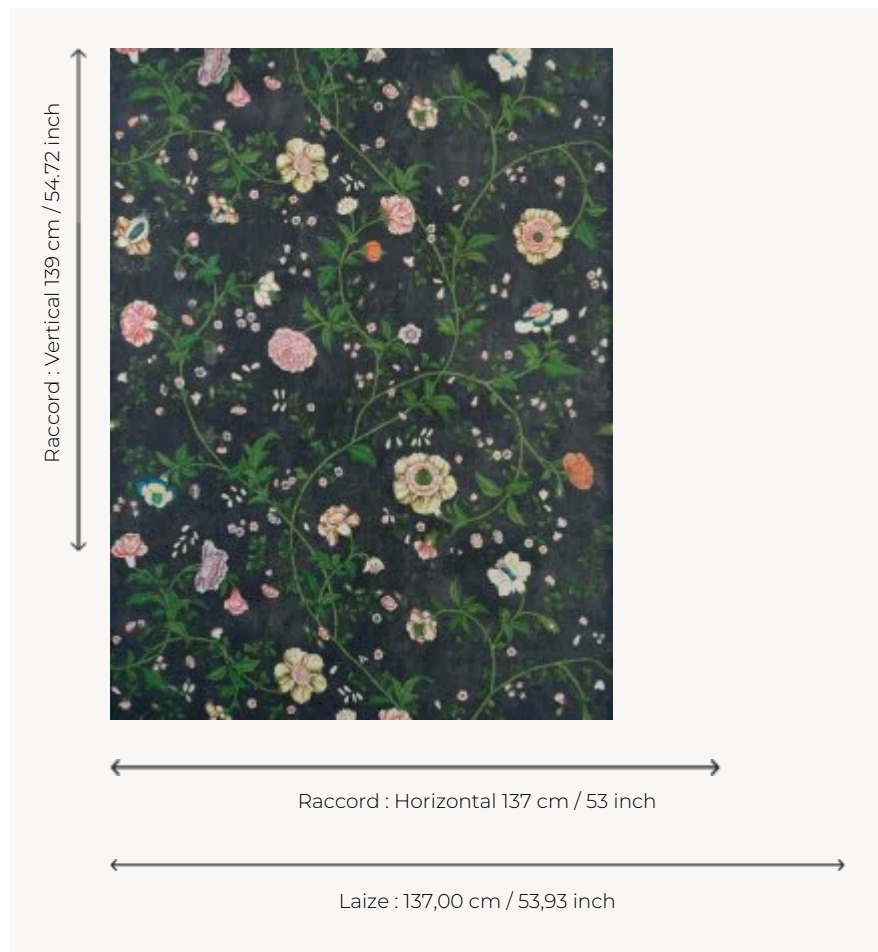

BP342001 LE PARAVENT CHINOIS IRISE

LE PARAVENT CHINOIS is a reproduction of a screen owned by celebrated American designer John Derian. With floral chinoiserie dating from the 18th century, the wallpaper is available in its original color, as well as two signature Maison creations. It also evokes painted silks imported from China called "Pekins". This color is printed on an iridescent mica background. Printed on a matte non-woven backing under reference BP338.

BP342001 - Prairie

Braquenié

TYPE Wide width printed wallpapers

SALES UNIT Available per meter/yard

BACKING NON WOVEN

COMPOSITION -

WIDTH 137 cm / 53,93 inch

REPEAT H: 137 cm - 53,00 inch
V: 139 cm - 54,72 inch
Straight repeat