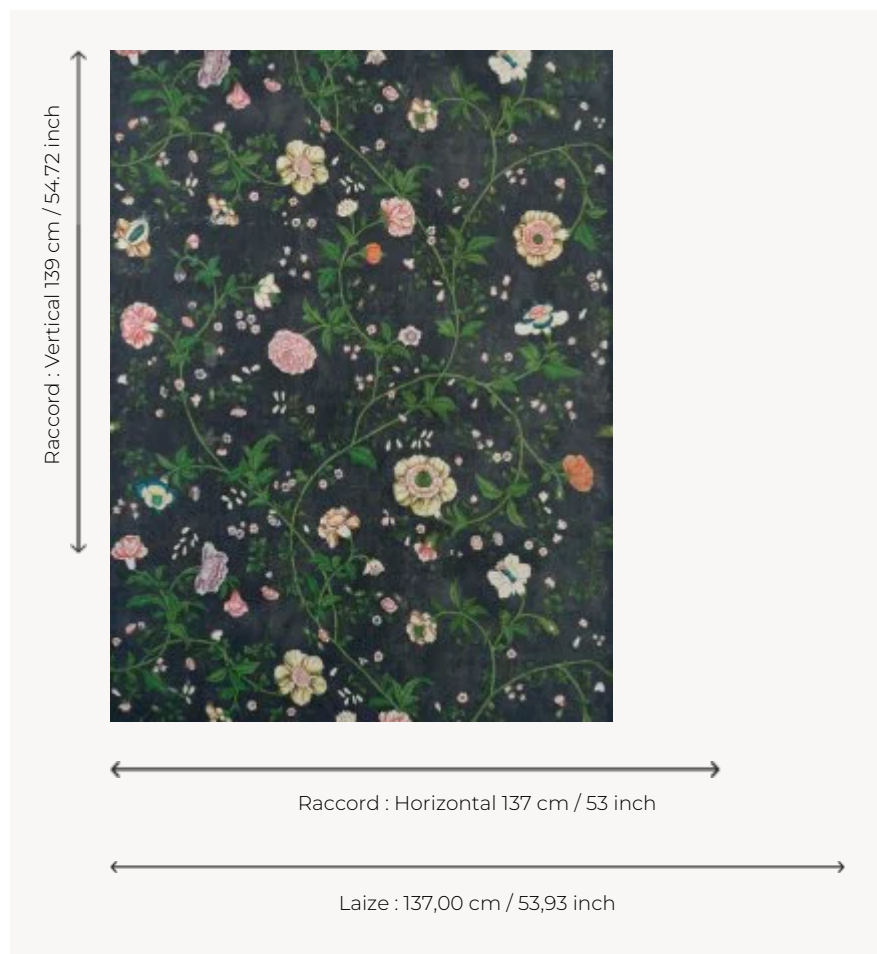

BP342001 LE PARAVENT CHINOIS IRISE

LE PARAVENT CHINOIS is a reproduction of a screen owned by celebrated American designer John Derian. With floral chinoiserie dating from the 18th century, the wallpaper is available in its original color, as well as two signature Maison creations. It also evokes painted silks imported from China called "Pekins". This color is printed on an iridescent mica background. Printed on a matte non-woven backing under reference BP338.

BP342001 - Prairie

Braquenié

TYPE Wide width printed wallpapers

SALES UNIT Available per meter/yard

BACKING NON WOVEN

COMPOSITION -

WIDTH 137 cm / 53,93 inch

REPEAT H: 137 cm - 53,00 inch
V: 139 cm - 54,72 inch
Straight repeat