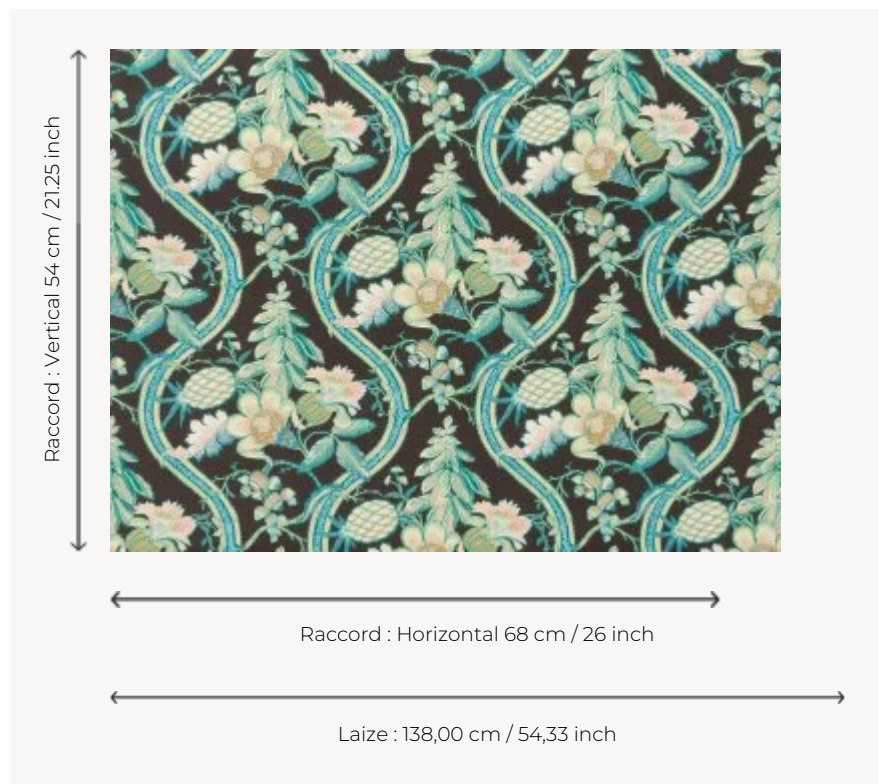

BP345003 A LA TABLE DU ROI

Pineapples, the king of fruits, evoke exoticism par excellence. It fascinated all the European monarchs, who attempted to grow them in our temperate climates from the second half of the 17th century. This wallpaper reproduces a delightful document from the early 19th century. Matching fabric under reference B7643.

BP345003 - Noir

Braquenié

TYPE	Wide width printed wallpapers
SALES UNIT	Available per meter/yard
BACKING	NON WOVEN
COMPOSITION	100 % Non-woven
WIDTH	138 cm / 54,33 inch
REPEAT	H: 68 cm - 26,00 inch V: 54 cm - 21,25 inch Straight repeat
WEIGHT	160 gr / m ²
CARE	 
TRIMMING	Not trimmed
HANGING/REMOVING	Paste the wall Strippable
CERTIFICATIONS	EUROCLASS B-s1,d0
INFORMATION	Use the trim & join marks during installation. Double-cut installation.
BOOK	B9979PPBRAQ4

1 Colors

BP345003

Noir