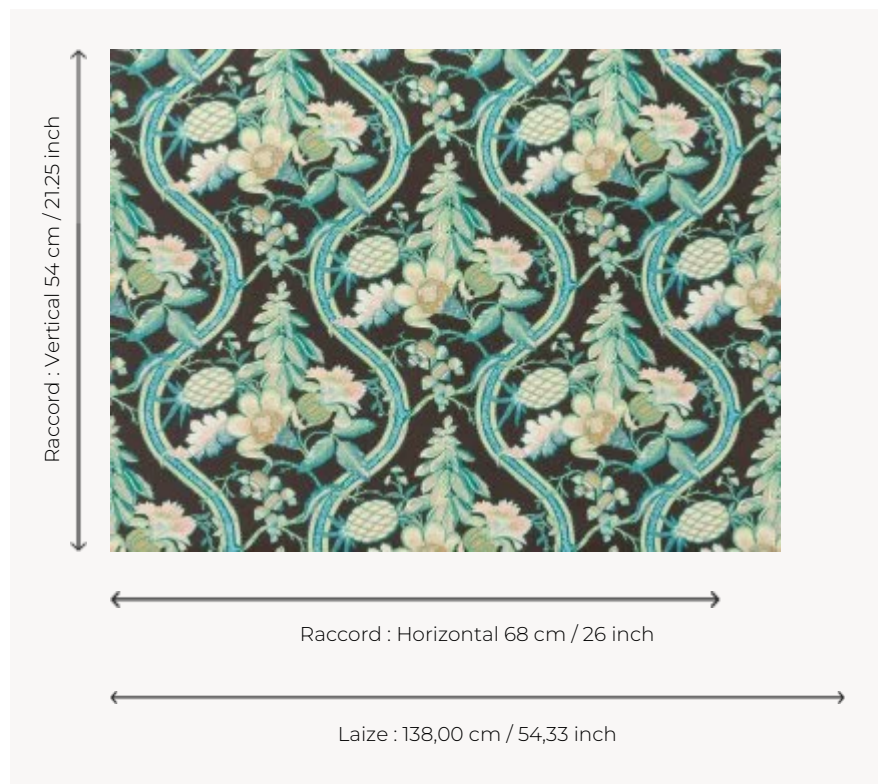

BP345003 A LA TABLE DU ROI

Pineapples, the king of fruits, evoke exoticism par excellence. It fascinated all the European monarchs, who attempted to grow them in our temperate climates from the second half of the 17th century. This wallpaper reproduces a delightful document from the early 19th century. Matching fabric under reference B7643.

BP345003 - Noir

Braquenié

TYPE	Wide width printed wallpapers
SALES UNIT	Available per meter/yard
BACKING	NON WOVEN
COMPOSITION	100 % Non-woven
WIDTH	138 cm / 54,33 inch
REPEAT	H: 68 cm - 26,00 inch V: 54 cm - 21,25 inch Straight repeat
WEIGHT	160 gr / m ²
CARE	 
TRIMMING	Not trimmed
HANGING/REMOVING	Paste the wall Strippable
CERTIFICATIONS	EUROCLASS B-s1,d0
INFORMATION	Use the trim & join marks during installation. Double-cut installation.
BOOK	B9979PPBRAQ4

1 Colors

BP345003

Noir