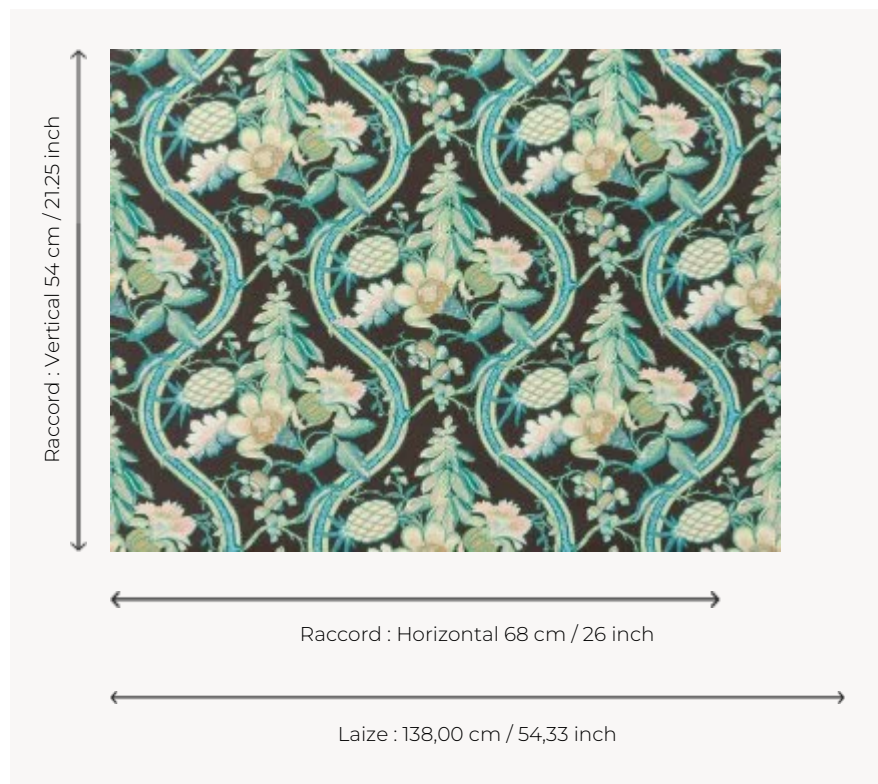

## BP345003 A LA TABLE DU ROI

Pineapples, the king of fruits, evoke exoticism par excellence. It fascinated all the European monarchs, who attempted to grow them in our temperate climates from the second half of the 17th century. This wallpaper reproduces a delightful document from the early 19th century. Matching fabric under reference B7643.

### BP345003 - Noir

### Braquenié

<b>TYPE</b>	Wide width printed wallpapers
<b>SALES UNIT</b>	Available per meter/yard
<b>BACKING</b>	NON WOVEN
<b>COMPOSITION</b>	100 % Non-woven
<b>WIDTH</b>	138 cm / 54,33 inch
<b>REPEAT</b>	H: 68 cm - 26,00 inch V: 54 cm - 21,25 inch Straight repeat
<b>WEIGHT</b>	160 gr / m <sup>2</sup>
<b>CARE</b>	 
<b>TRIMMING</b>	Not trimmed
<b>HANGING/REMOVING</b>	Paste the wall Strippable
<b>CERTIFICATIONS</b>	EUROCLASS B-s1,d0
<b>INFORMATION</b>	Use the trim & join marks during installation. Double-cut installation.
<b>BOOK</b>	B9979PPBRAQ4

# 1 Colors

BP345003

Noir