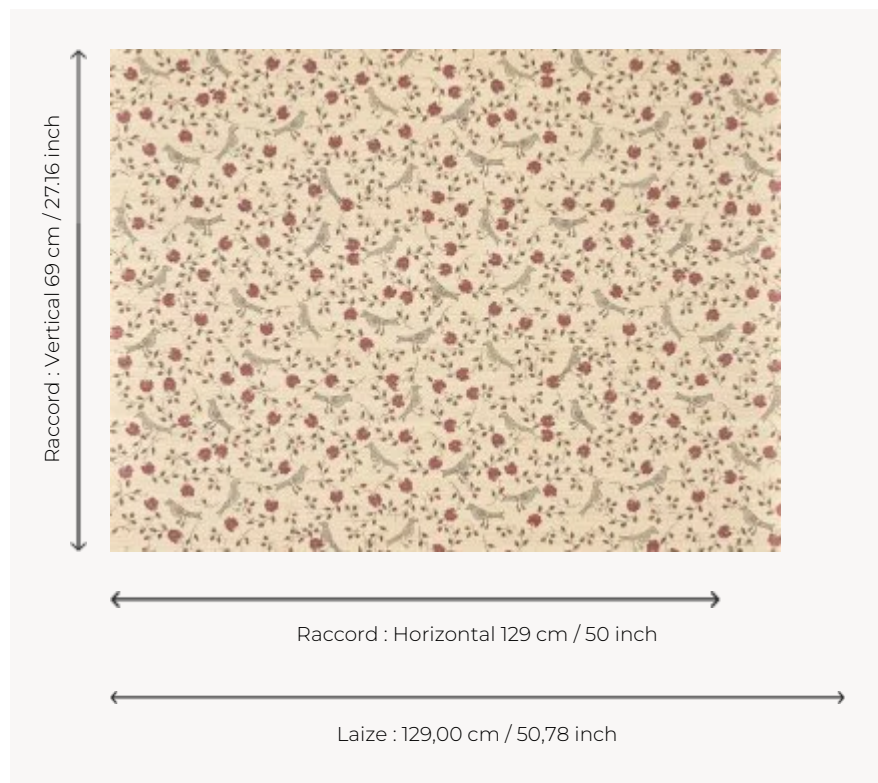

BP347001 BENGALI-ALBERTINE

Based on one of the Maison's emblematic designs, this wide width wallpaper printed on raw silk features an Indian motif of birds and sinuous flowering stems. Coordinated with the panoramic wallpaper LES ARCADES ALBERTINE BP348 and the ALBERTINE F3278 and FP640 plains.

BP347001 - Rouge

Braquenié

TYPE	Wide width printed wallpapers - Paperbacked fabrics
SALES UNIT	Available per meter/yard
BACKING	NON WOVEN
COMPOSITION	100 % Silk
WIDTH	129 cm / 50,78 inch
REPEAT	H: 129 cm - 50,00 inch V: 69 cm - 27,16 inch Straight repeat
WEIGHT	325 gr / m ²
CARE	
TRIMMING	Trimmed
HANGING/REMOVING	Paste the wall Strippable
CERTIFICATIONS	EUROCLASS C-s1,d0 ASTM E84 Class A
NOTES	Flame retardant backing
INFORMATION	Panel effect Inherent irregularities from the natural fiber
BOOK	B9979PPBRAQ8

1 Colors

BP347001
Rouge