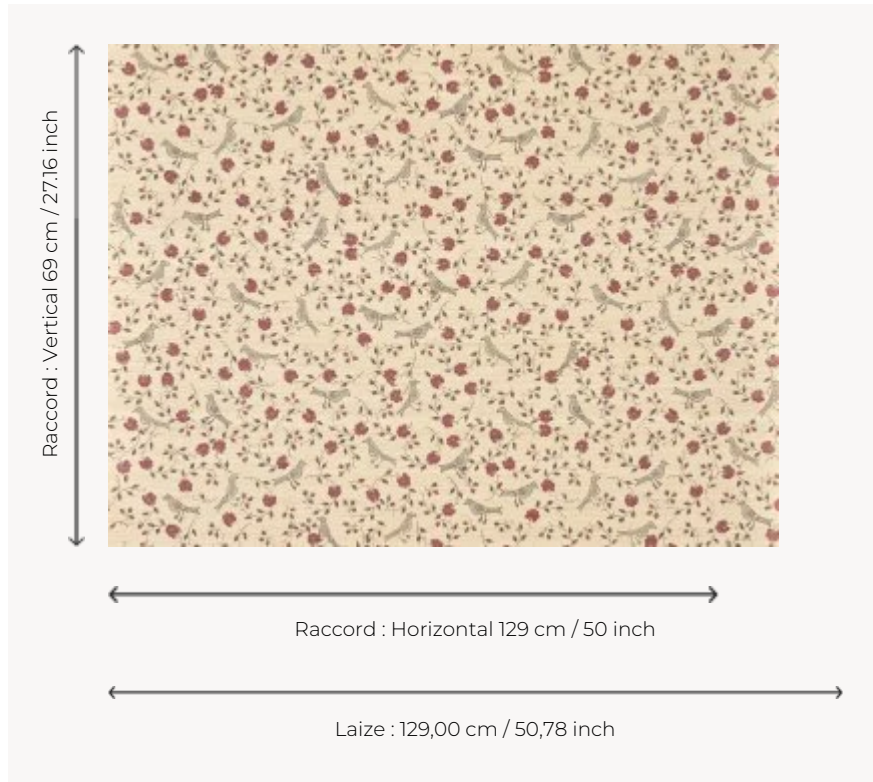

BP347001 BENGALI-ALBERTINE

Based on one of the Maison's emblematic designs, this wide width wallpaper printed on raw silk features an Indian motif of birds and sinuous flowering stems. Coordinated with the panoramic wallpaper LES ARCADES ALBERTINE BP348 and the ALBERTINE F3278 and FP640 plains.

BP347001 - Rouge

Braquenié

TYPE	Wide width printed wallpapers - Paperbacked fabrics
SALES UNIT	Available per meter/yard
BACKING	NON WOVEN
COMPOSITION	100 % Silk
WIDTH	129 cm / 50,78 inch
REPEAT	H: 129 cm - 50,00 inch V: 69 cm - 27,16 inch Straight repeat
WEIGHT	325 gr / m ²
CARE	
TRIMMING	Trimmed
HANGING/REMOVING	Paste the wall Strippable
CERTIFICATIONS	EUROCLASS C-s1,d0 ASTM E84 Class A
NOTES	Flame retardant backing
INFORMATION	Panel effect Inherent irregularities from the natural fiber
BOOK	B9979PPBRAQ8

1 Colors

BP347001
Rouge