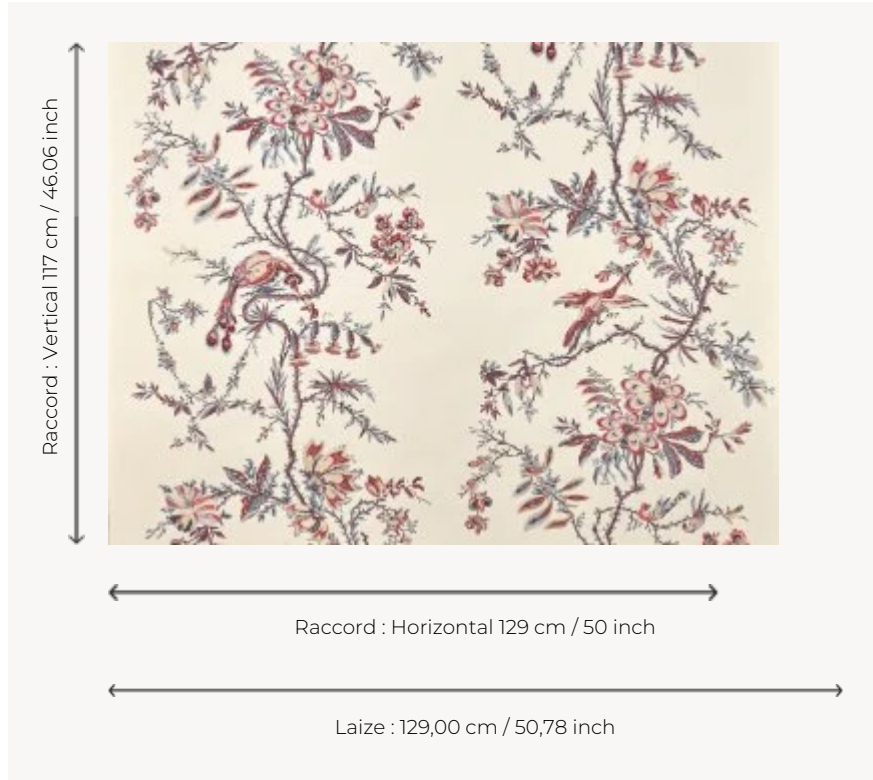

BP349001 PARVATI

Inspired by an 18th century screen covered with a wallpaper, this magnificent embroidery on linen displays a decoration of branches and birds in subtle and luminous colors. Wallpaper laminated on non-woven backing. Coordinated with PARVATI B7684 fabric.

BP349001 - Fruits rouges

Braquenié

TYPE	Embossed patterns - Paperbacked fabrics - Embroideries
SALES UNIT	Available per meter/yard
BACKING	PAPER
COMPOSITION	63 % Linen - 26 % Viscose - 11 % Polyester
WIDTH	129 cm / 50,78 inch
REPEAT	H: 129 cm - 50,00 inch V: 117 cm - 46,06 inch Straight repeat
WEIGHT	455 gr / m ²
CARE	
TRIMMING	Trimmed
HANGING/REMOVING	Paste the paper Wet removable
CERTIFICATIONS	ASTM E84 Class A
INFORMATION	Panel effect Embroidered wallcovering.Irregular appearance due to handcrafting
BOOK	B9979PPBRAQ9