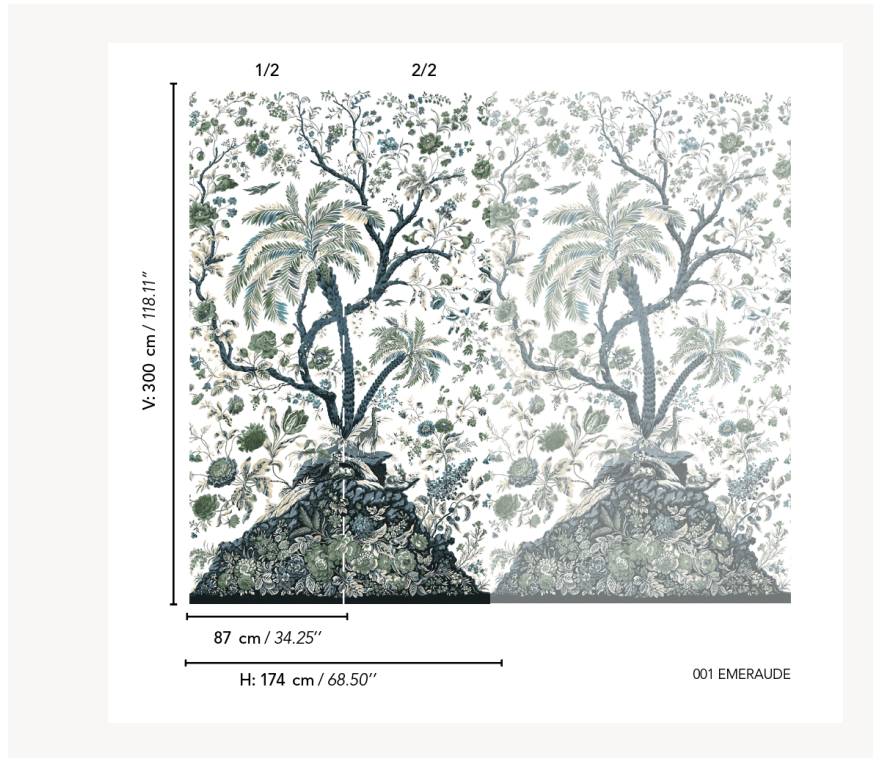

## BP350001 VOILE DE GENES

Panel depicting a tree-of-life design on a flowering mound populated by three animals: a giraffe, a deer and a lion. The original voile de Gênes, preserved in the Maison's archives, was printed with the block printing technique on a fine cotton canvas in the 19th century. It is modernized here with verdigris colors inspired by greenery and printed on a laminated linen voile. Connectable panoramic wallpaper.

### BP350001 - Emeraude

### Braquenié

<b>TYPE</b>	Small width printed wallpapers - Paperbacked fabrics - Panoramic wallpapers
<b>SALES UNIT</b>	Available per panel
<b>BACKING</b>	NON WOVEN
<b>COMPOSITION</b>	100 % Linen
<b>WIDTH</b>	87 cm / 34,25 inch
<b>REPEAT</b>	H: 174 cm - 68,00 inch V: 300 cm - 118,11 inch
<b>WEIGHT</b>	225 gr / m <sup>2</sup>
<b>CARE</b>	
<b>TRIMMING</b>	Trimmed
<b>HANGING/REMOVING</b>	Paste the wall Strippable
<b>CERTIFICATIONS</b>	EUROCLASS B-s1,d0 ASTM E84 Class A
<b>NOTES</b>	Flame retardant backing Sold as a complete artwork
<b>INFORMATION</b>	1 roll = 2 panels

# 1 Colors

BP350001  
Emeraude