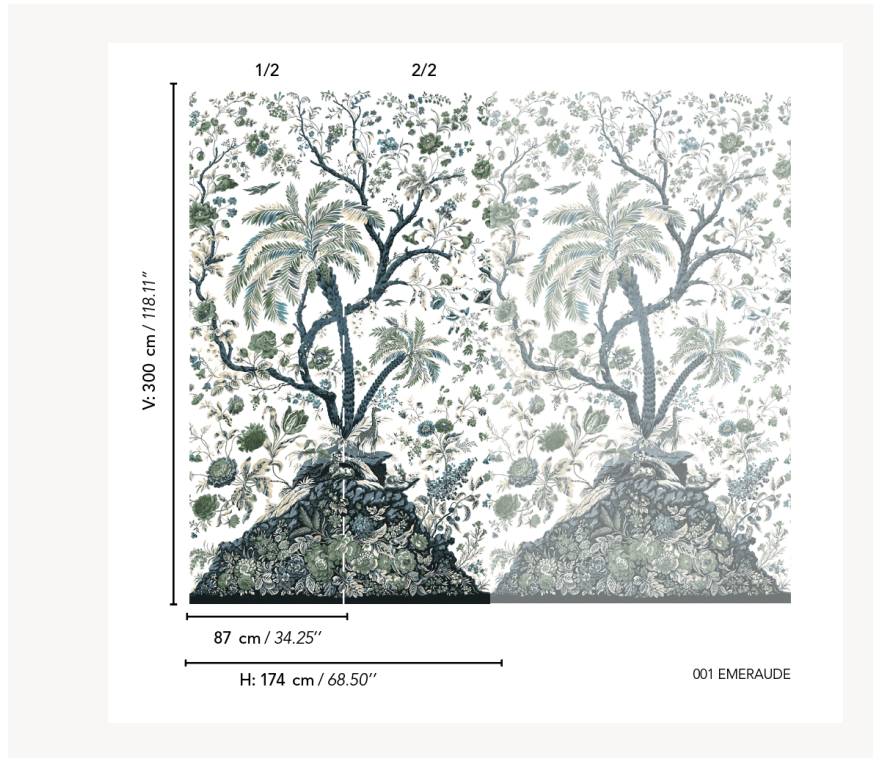

BP350001 VOILE DE GENES

Panel depicting a tree-of-life design on a flowering mound populated by three animals: a giraffe, a deer and a lion. The original voile de Gênes, preserved in the Maison's archives, was printed with the block printing technique on a fine cotton canvas in the 19th century. It is modernized here with verdigris colors inspired by greenery and printed on a laminated linen voile. Connectable panoramic wallpaper.

BP350001 - Emeraude

Braquenié

TYPE	Small width printed wallpapers - Paperbacked fabrics - Panoramic wallpapers
SALES UNIT	Available per panel
BACKING	NON WOVEN
COMPOSITION	100 % Linen
WIDTH	87 cm / 34,25 inch
REPEAT	H: 174 cm - 68,00 inch V: 300 cm - 118,11 inch
WEIGHT	225 gr / m ²
CARE	
TRIMMING	Trimmed
HANGING/REMOVING	Paste the wall Strippable
CERTIFICATIONS	EUROCLASS B-s1,d0 ASTM E84 Class A
NOTES	Flame retardant backing Sold as a complete artwork
INFORMATION	1 roll = 2 panels

1 Colors

BP350001
Emeraude