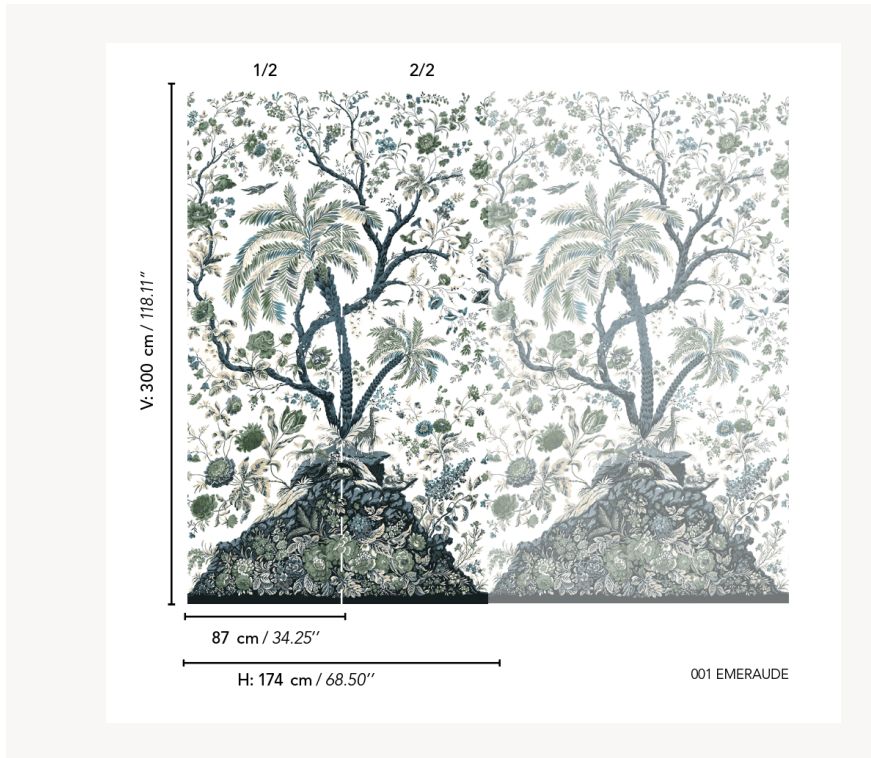

BP350001 VOILE DE GENES

Panel depicting a tree-of-life design on a flowering mound populated by three animals: a giraffe, a deer and a lion. The original voile de Gênes, preserved in the Maison's archives, was printed with the block printing technique on a fine cotton canvas in the 19th century. It is modernized here with verdigris colors inspired by greenery and printed on a laminated linen voile. Connectable panoramic wallpaper.

BP350001 - Emeraude

Braquenié

TYPE	Small width printed wallpapers - Paperbacked fabrics - Panoramic wallpapers
SALES UNIT	Available per panel
BACKING	NON WOVEN
COMPOSITION	100 % Linen
WIDTH	87 cm / 34,25 inch
REPEAT	H: 174 cm - 68,00 inch V: 300 cm - 118,11 inch
WEIGHT	225 gr / m ²
CARE	
TRIMMING	Trimmed
HANGING/REMOVING	Paste the wall Strippable
CERTIFICATIONS	EUROCLASS B-s1,d0 ASTM E84 Class A
NOTES	Flame retardant backing Sold as a complete artwork
INFORMATION	1 roll = 2 panels

1 Colors

BP350001
Emeraude