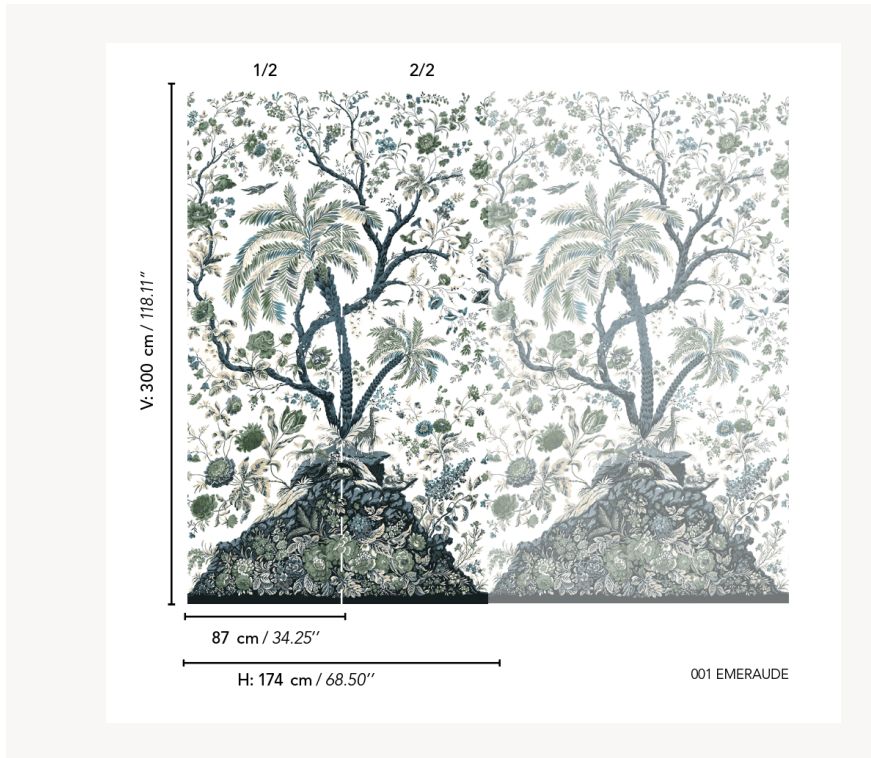

## BP350001 VOILE DE GENES

Panel depicting a tree-of-life design on a flowering mound populated by three animals: a giraffe, a deer and a lion. The original voile de Gênes, preserved in the Maison's archives, was printed with the block printing technique on a fine cotton canvas in the 19th century. It is modernized here with verdigris colors inspired by greenery and printed on a laminated linen voile. Connectable panoramic wallpaper.

### BP350001 - Emeraude

### Braquenié

<b>TYPE</b>	Small width printed wallpapers - Paperbacked fabrics - Panoramic wallpapers
<b>SALES UNIT</b>	Available per panel
<b>BACKING</b>	NON WOVEN
<b>COMPOSITION</b>	100 % Linen
<b>WIDTH</b>	87 cm / 34,25 inch
<b>REPEAT</b>	H: 174 cm - 68,00 inch V: 300 cm - 118,11 inch
<b>WEIGHT</b>	225 gr / m <sup>2</sup>
<b>CARE</b>	
<b>TRIMMING</b>	Trimmed
<b>HANGING/REMOVING</b>	Paste the wall Strippable
<b>CERTIFICATIONS</b>	EUROCLASS B-s1,d0 ASTM E84 Class A
<b>NOTES</b>	Flame retardant backing Sold as a complete artwork
<b>INFORMATION</b>	1 roll = 2 panels

# 1 Colors

BP350001  
Emeraude