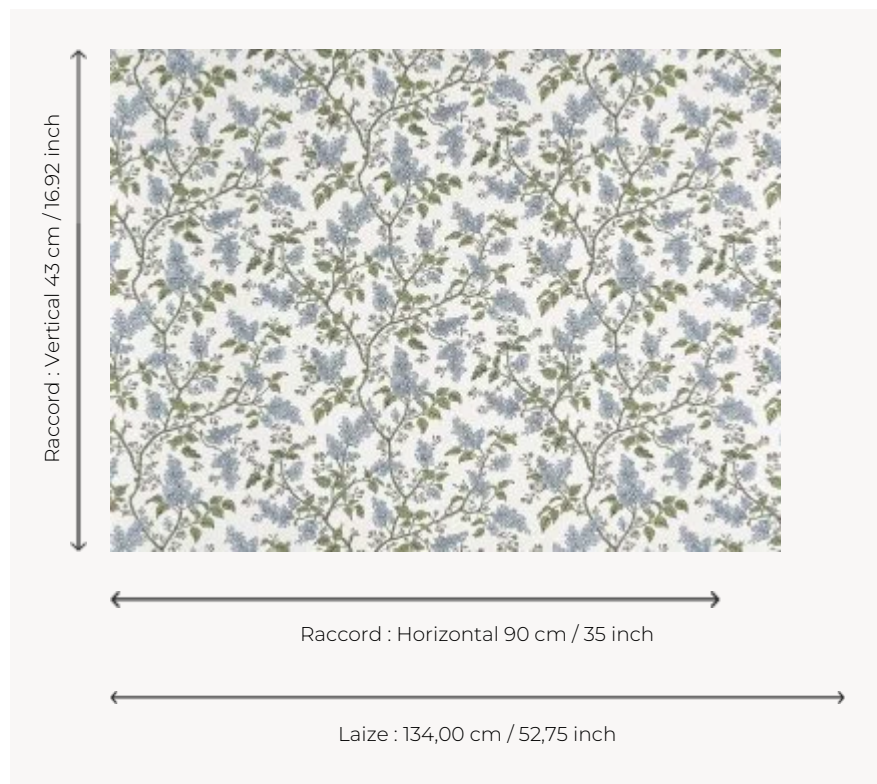

BP354003 LES LILAS

This beautiful Jouy pattern drawing lilac branches in bloom is printed on a linen support, laminated on a high quality non-woven backing. Since 2008, it decorates one of the rooms of the Petit Trianon where Queen Marie-Antoinette liked to retire. The original document, printed with the block printing technique around 1773, is kept at the Musée des Arts Décoratifs in Paris.

BP354003 - Ciel

Braquenié

TYPE	Wide width printed wallpapers - Paperbacked fabrics
SALES UNIT	Available per meter/yard
BACKING	NON WOVEN
COMPOSITION	100 % Linen
WIDTH	134 cm / 52,75 inch
REPEAT	H: 90 cm - 35,00 inch V: 43 cm - 16,92 inch Half drop repeat
WEIGHT	280 gr / m ²
CARE	
TRIMMING	Trimmed
HANGING/REMOVING	Paste the wall Wet removable
CERTIFICATIONS	ASTM E84 Class A
BOOK	B9979PPBRAQ9