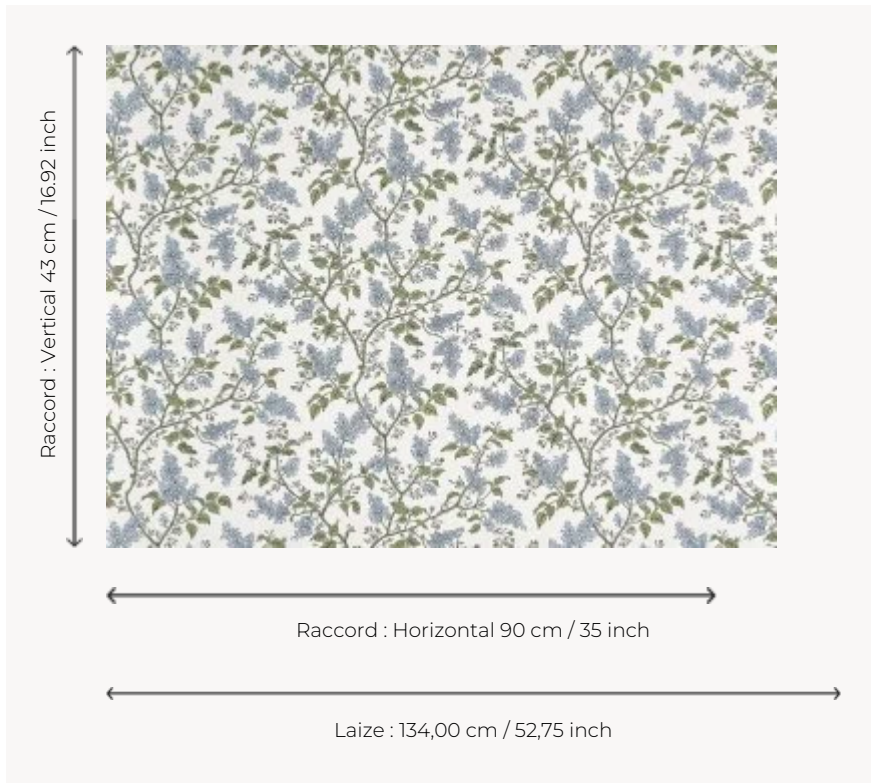

BP354003 LES LILAS

This beautiful Jouy pattern drawing lilac branches in bloom is printed on a linen support, laminated on a high quality non-woven backing. Since 2008, it decorates one of the rooms of the Petit Trianon where Queen Marie-Antoinette liked to retire. The original document, printed with the block printing technique around 1773, is kept at the Musée des Arts Décoratifs in Paris.

BP354003 - Ciel

Braquenié

TYPE	Wide width printed wallpapers - Paperbacked fabrics
SALES UNIT	Available per meter/yard
BACKING	NON WOVEN
COMPOSITION	100 % Linen
WIDTH	134 cm / 52,75 inch
REPEAT	H: 90 cm - 35,00 inch V: 43 cm - 16,92 inch Half drop repeat
WEIGHT	280 gr / m ²
CARE	
TRIMMING	Trimmed
HANGING/REMOVING	Paste the wall Wet removable
CERTIFICATIONS	ASTM E84 Class A
BOOK	B9979PPBRAQ9