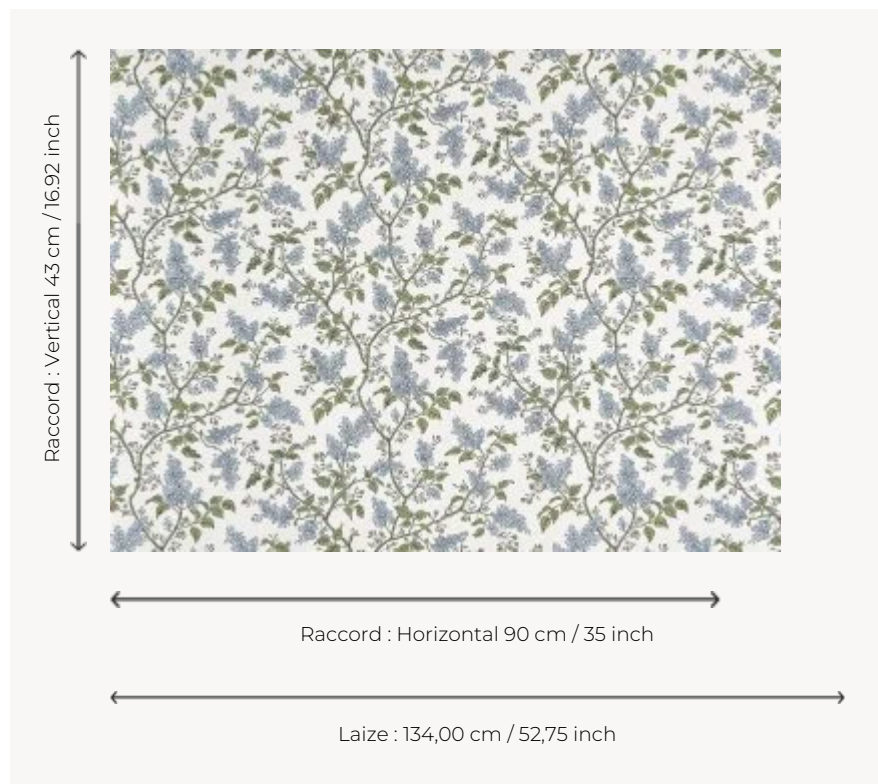

BP354003 LES LILAS

This beautiful Jouy pattern drawing lilac branches in bloom is printed on a linen support, laminated on a high quality non-woven backing. Since 2008, it decorates one of the rooms of the Petit Trianon where Queen Marie-Antoinette liked to retire. The original document, printed with the block printing technique around 1773, is kept at the Musée des Arts Décoratifs in Paris.

BP354003 - Ciel

Braquenié

TYPE	Wide width printed wallpapers - Paperbacked fabrics
SALES UNIT	Available per meter/yard
BACKING	NON WOVEN
COMPOSITION	100 % Linen
WIDTH	134 cm / 52,75 inch
REPEAT	H: 90 cm - 35,00 inch V: 43 cm - 16,92 inch Half drop repeat
WEIGHT	280 gr / m ²
CARE	
TRIMMING	Trimmed
HANGING/REMOVING	Paste the wall Wet removable
CERTIFICATIONS	ASTM E84 Class A
BOOK	B9979PPBRAQ9