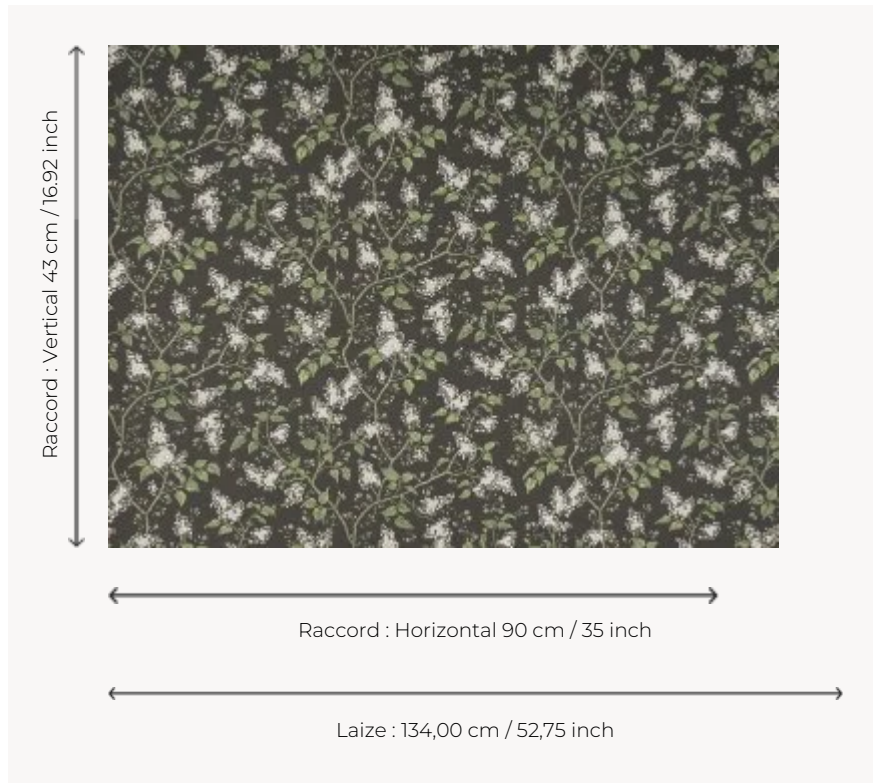

BP354004 LES LILAS

This beautiful Jouy pattern drawing lilac branches in bloom is printed on a linen support, laminated on a high quality non-woven backing. Since 2008, it decorates one of the rooms of the Petit Trianon where Queen Marie-Antoinette liked to retire. The original document, printed with the block printing technique around 1773, is kept at the Musée des Arts Décoratifs in Paris.

BP354004 - Terre

Braquenié

TYPE	Wide width printed wallpapers - Paperbacked fabrics
SALES UNIT	Available per meter/yard
BACKING	NON WOVEN
COMPOSITION	100 % Linen
WIDTH	134 cm / 52,75 inch
REPEAT	H: 90 cm - 35,00 inch V: 43 cm - 16,92 inch Half drop repeat
WEIGHT	280 gr / m ²
CARE	
TRIMMING	Trimmed
HANGING/REMOVING	Paste the wall Wet removable
CERTIFICATIONS	ASTM E84 Class A
BOOK	B9979PPBRAQ9