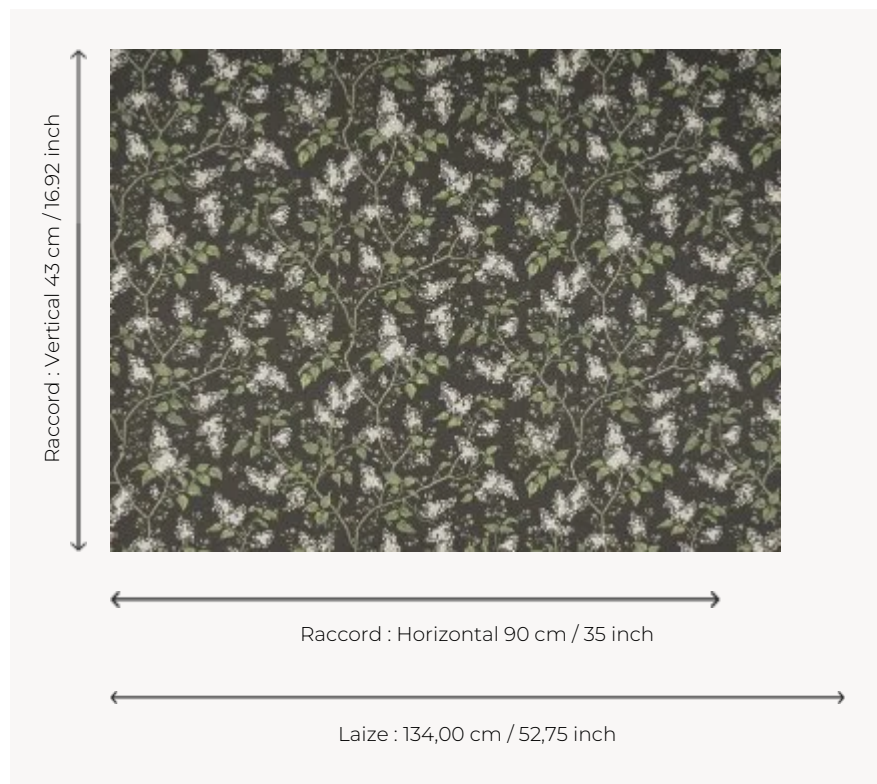

BP354004 LES LILAS

This beautiful Jouy pattern drawing lilac branches in bloom is printed on a linen support, laminated on a high quality non-woven backing. Since 2008, it decorates one of the rooms of the Petit Trianon where Queen Marie-Antoinette liked to retire. The original document, printed with the block printing technique around 1773, is kept at the Musée des Arts Décoratifs in Paris.

BP354004 - Terre

Braquenié

TYPE	Wide width printed wallpapers - Paperbacked fabrics
SALES UNIT	Available per meter/yard
BACKING	NON WOVEN
COMPOSITION	100 % Linen
WIDTH	134 cm / 52,75 inch
REPEAT	H: 90 cm - 35,00 inch V: 43 cm - 16,92 inch Half drop repeat
WEIGHT	280 gr / m ²
CARE	
TRIMMING	Trimmed
HANGING/REMOVING	Paste the wall Wet removable
CERTIFICATIONS	ASTM E84 Class A
BOOK	B9979PPBRAQ9