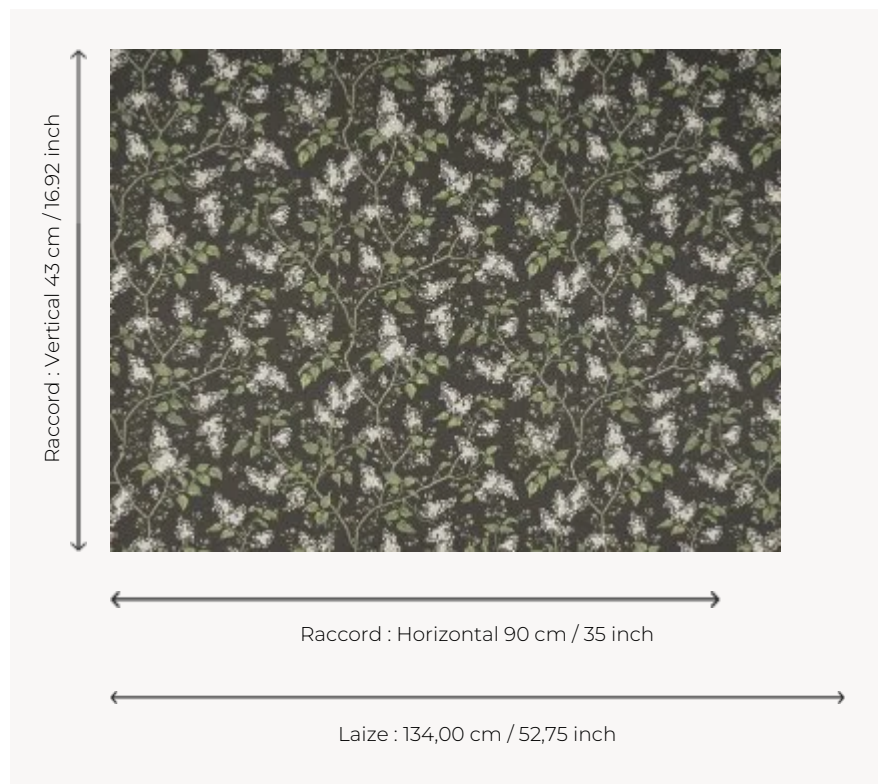

BP354004 LES LILAS

This beautiful Jouy pattern drawing lilac branches in bloom is printed on a linen support, laminated on a high quality non-woven backing. Since 2008, it decorates one of the rooms of the Petit Trianon where Queen Marie-Antoinette liked to retire. The original document, printed with the block printing technique around 1773, is kept at the Musée des Arts Décoratifs in Paris.

BP354004 - Terre

Braquenié

TYPE	Wide width printed wallpapers - Paperbacked fabrics
SALES UNIT	Available per meter/yard
BACKING	NON WOVEN
COMPOSITION	100 % Linen
WIDTH	134 cm / 52,75 inch
REPEAT	H: 90 cm - 35,00 inch V: 43 cm - 16,92 inch Half drop repeat
WEIGHT	280 gr / m ²
CARE	
TRIMMING	Trimmed
HANGING/REMOVING	Paste the wall Wet removable
CERTIFICATIONS	ASTM E84 Class A
BOOK	B9979PPBRAQ9