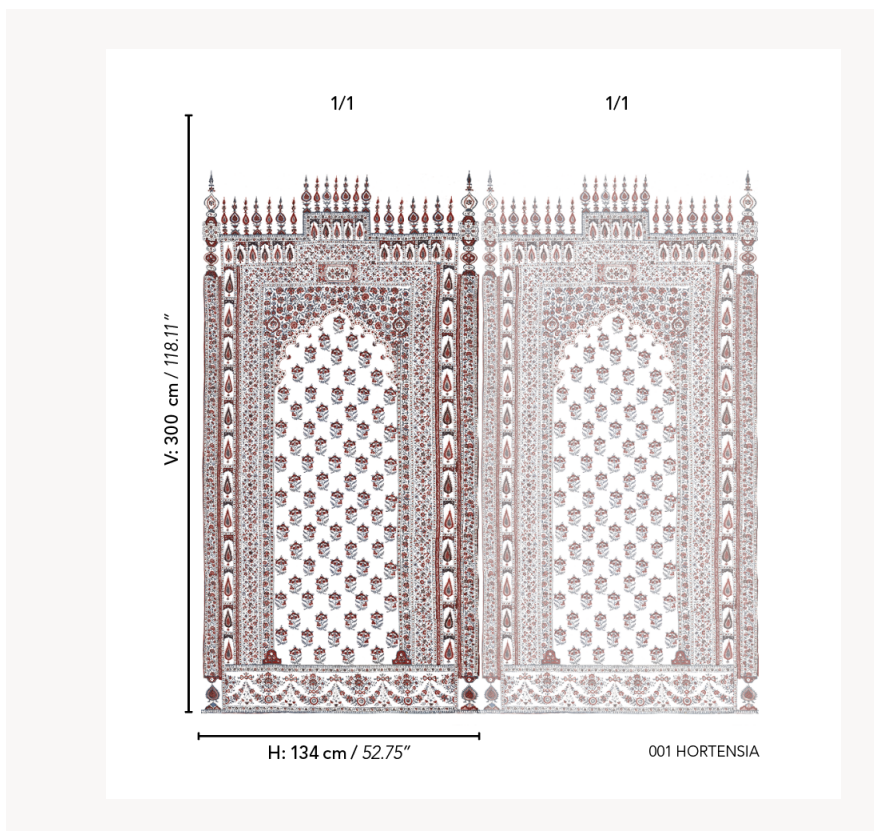

BP357001 MANDALAY

This panoramic reproduces an Indian prayer rug dating from the early 19th century. This painted and printed design features a mihrab motif with floral borders. Printed on linen laminated on non-woven backing, this wallpaper is also connectable. The central motif is available in coordinates under the reference MANDALAY COORDONNE BP358.

BP357001 - Hortensia

Braquenié

TYPE	Wide width printed wallpapers - Paperbacked fabrics - Panoramic wallpapers
SALES UNIT	Full panoramic 300 cm x 134 cm (1 lengths 134 cm x 134 cm) - 118,11 in x 52,75 in (1 lengths 52,75 in x 52,75 in)
BACKING	NON WOVEN
COMPOSITION	100 % Linen
WIDTH	134 cm / 52,75 inch
REPEAT	H: 134 cm - 52,00 inch V: 266 cm - 104,72 inch Straight repeat
WEIGHT	280 gr / m ²
CARE	
TRIMMING	Trimmed
HANGING/REMOVING	Paste the wall Wet removable
CERTIFICATIONS	ASTM E84 Class A
NOTES	Sold as a complete artwork
INFORMATION	1 roll = 1 panel