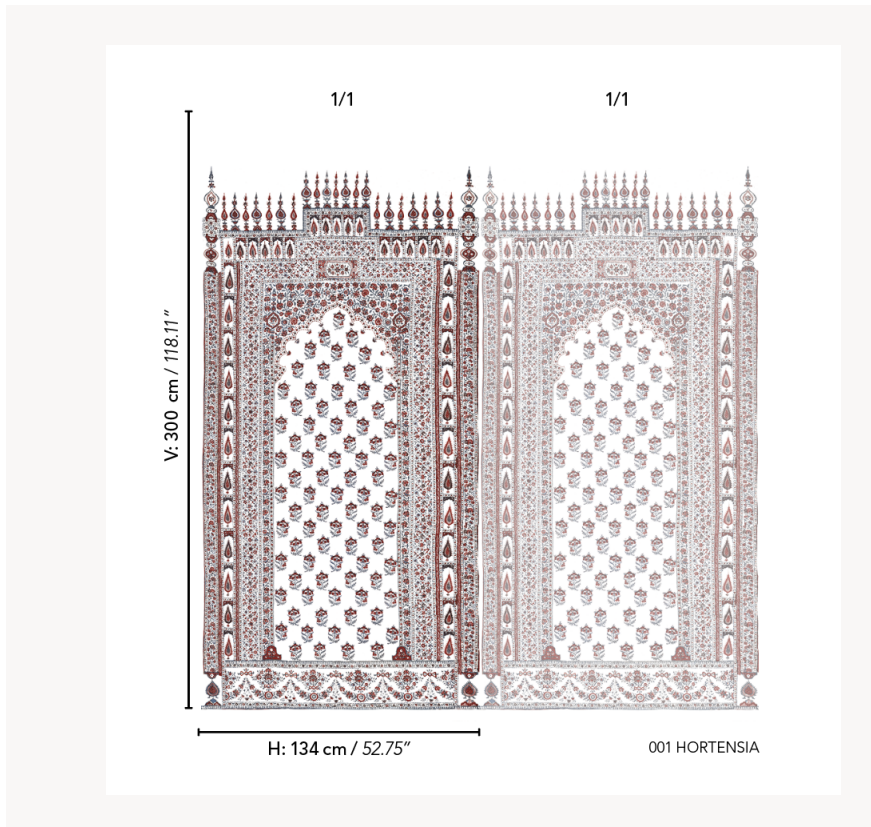

BP357001 MANDALAY

This panoramic reproduces an Indian prayer rug dating from the early 19th century. This painted and printed design features a mihrab motif with floral borders. Printed on linen laminated on non-woven backing, this wallpaper is also connectable. The central motif is available in coordinates under the reference MANDALAY COORDONNE BP358.

BP357001 - Hortensia

Braquenié

TYPE	Wide width printed wallpapers - Paperbacked fabrics - Panoramic wallpapers
SALES UNIT	Full panoramic 300 cm x 134 cm (1 lengths 134 cm x 134 cm) - 118,11 in x 52,75 in (1 lengths 52,75 in x 52,75 in)
BACKING	NON WOVEN
COMPOSITION	100 % Linen
WIDTH	134 cm / 52,75 inch
REPEAT	H: 134 cm - 52,00 inch V: 266 cm - 104,72 inch Straight repeat
WEIGHT	280 gr / m ²
CARE	
TRIMMING	Trimmed
HANGING/REMOVING	Paste the wall Wet removable
CERTIFICATIONS	ASTM E84 Class A
NOTES	Sold as a complete artwork
INFORMATION	1 roll = 1 panel

1 Colors

BP357001
Hortensia