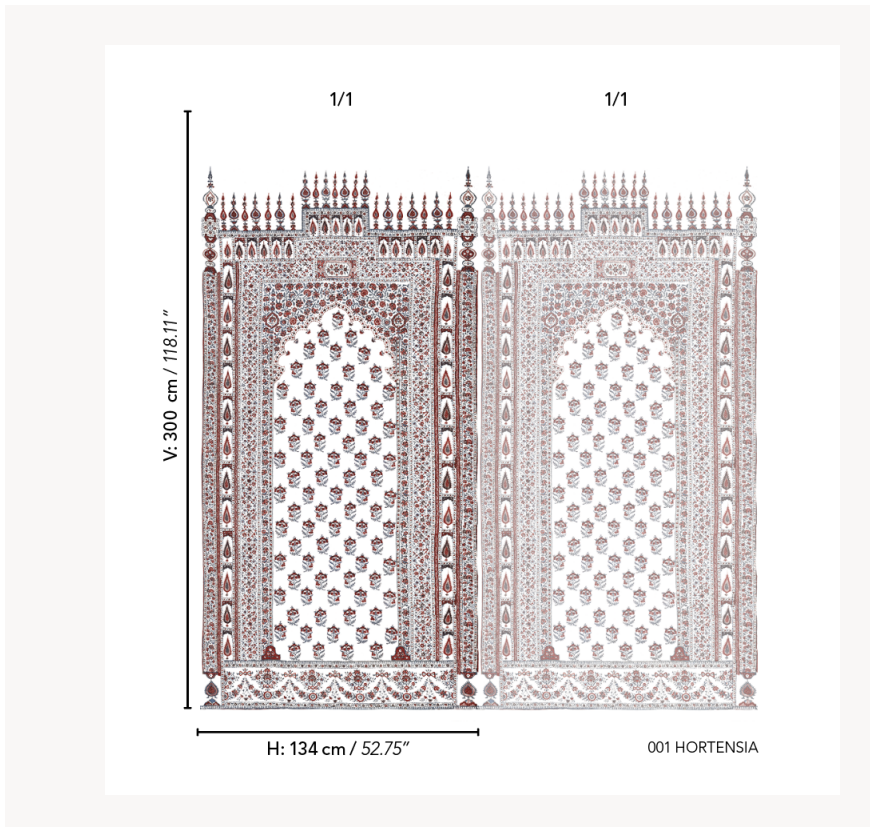

BP357001 MANDALAY

This panoramic reproduces an Indian prayer rug dating from the early 19th century. This painted and printed design features a mihrab motif with floral borders. Printed on linen laminated on non-woven backing, this wallpaper is also connectable. The central motif is available in coordinates under the reference MANDALAY COORDONNE BP358.

BP357001 - Hortensia

Braquenié

TYPE	Wide width printed wallpapers - Paperbacked fabrics - Panoramic wallpapers
SALES UNIT	Full panoramic 300 cm x 134 cm (1 lengths 134 cm x 134 cm) - 118,11 in x 52,75 in (1 lengths 52,75 in x 52,75 in)
BACKING	NON WOVEN
COMPOSITION	100 % Linen
WIDTH	134 cm / 52,75 inch
REPEAT	H: 134 cm - 52,00 inch V: 266 cm - 104,72 inch Straight repeat
WEIGHT	280 gr / m ²
CARE	
TRIMMING	Trimmed
HANGING/REMOVING	Paste the wall Wet removable
CERTIFICATIONS	ASTM E84 Class A
NOTES	Sold as a complete artwork
INFORMATION	1 roll = 1 panel

1 Colors

BP357001
Hortensia