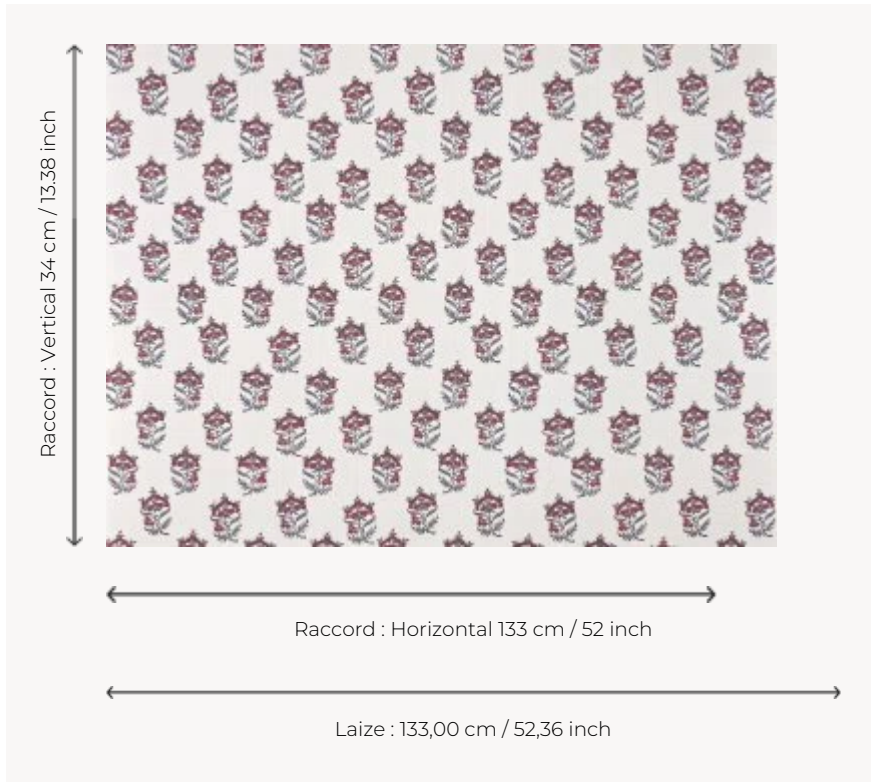

BP358001 MANDALAY COORDONNE

Coordinated with the panoramic MANDALAY, this wallpaper takes the central motif composed of a floral sowing, a prayer rug painted and printed in India in the early nineteenth century and kept in the archives of the Maison. This reference is printed on a linen laminated on non-woven backing.

BP358001 - Hortensia

Braquenié

TYPE	Wide width printed wallpapers - Paperbacked fabrics
SALES UNIT	Available per meter/yard
BACKING	NON WOVEN
COMPOSITION	100 % Linen
WIDTH	133 cm / 52,36 inch
REPEAT	H: 133 cm - 52,00 inch V: 34 cm - 13,38 inch Straight repeat
WEIGHT	280 gr / m ²
CARE	
TRIMMING	Trimmed
HANGING/REMOVING	Paste the wall Wet removable
CERTIFICATIONS	ASTM E84 Class A
BOOK	B9979PPBRAQ8