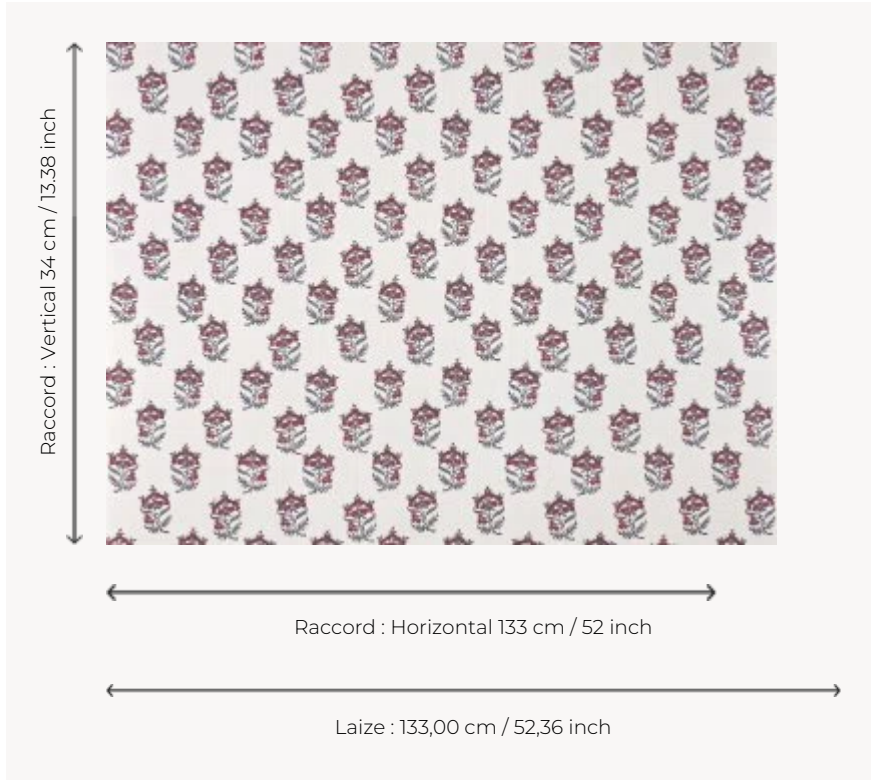

BP358001 MANDALAY COORDONNE

Coordinated with the panoramic MANDALAY, this wallpaper takes the central motif composed of a floral sowing, a prayer rug painted and printed in India in the early nineteenth century and kept in the archives of the Maison. This reference is printed on a linen laminated on non-woven backing.

BP358001 - Hortensia

Braquenié

TYPE	Wide width printed wallpapers - Paperbacked fabrics
SALES UNIT	Available per meter/yard
BACKING	NON WOVEN
COMPOSITION	100 % Linen
WIDTH	133 cm / 52,36 inch
REPEAT	H: 133 cm - 52,00 inch V: 34 cm - 13,38 inch Straight repeat
WEIGHT	280 gr / m ²
CARE	
TRIMMING	Trimmed
HANGING/REMOVING	Paste the wall Wet removable
CERTIFICATIONS	ASTM E84 Class A
BOOK	B9979PPBRAQ8