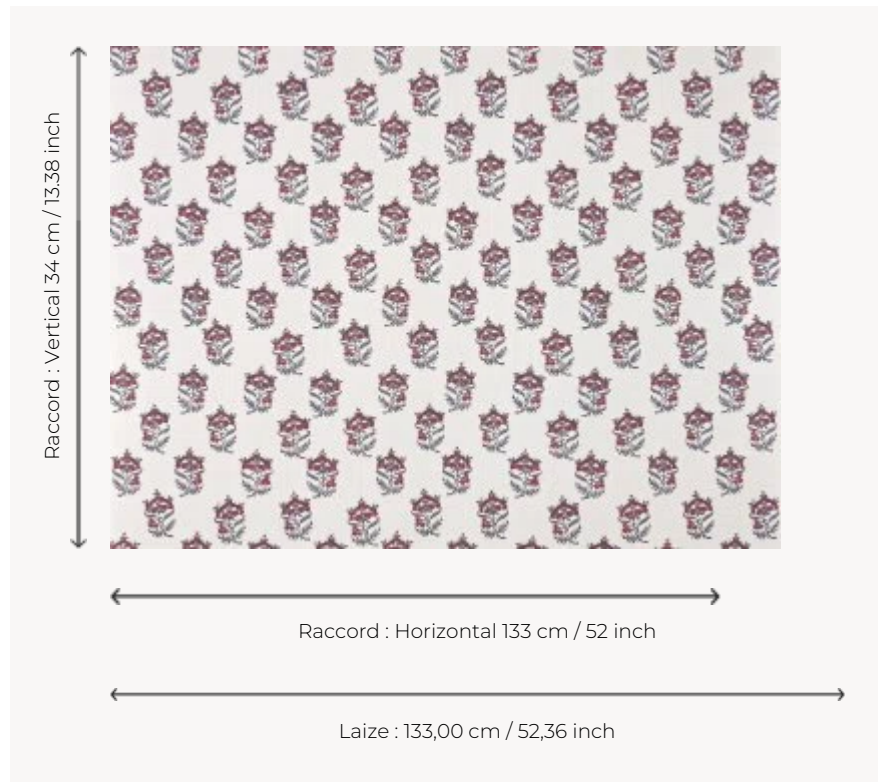

## BP358001 MANDALAY COORDONNE

Coordinated with the panoramic MANDALAY, this wallpaper takes the central motif composed of a floral sowing, a prayer rug painted and printed in India in the early nineteenth century and kept in the archives of the Maison. This reference is printed on a linen laminated on non-woven backing.

### Braquenié

<b>TYPE</b>	Wide width printed wallpapers - Paperbacked fabrics
<b>SALES UNIT</b>	Available per meter/yard
<b>BACKING</b>	NON WOVEN
<b>COMPOSITION</b>	100 % Linen
<b>WIDTH</b>	133 cm / 52,36 inch
<b>REPEAT</b>	H: 133 cm - 52,00 inch V: 34 cm - 13,38 inch Straight repeat
<b>WEIGHT</b>	280 gr / m <sup>2</sup>
<b>CARE</b>	
<b>TRIMMING</b>	Trimmed
<b>HANGING/REMOVING</b>	Paste the wall Wet removable
<b>CERTIFICATIONS</b>	ASTM E84 Class A
<b>BOOK</b>	B9979PPBRAQ8