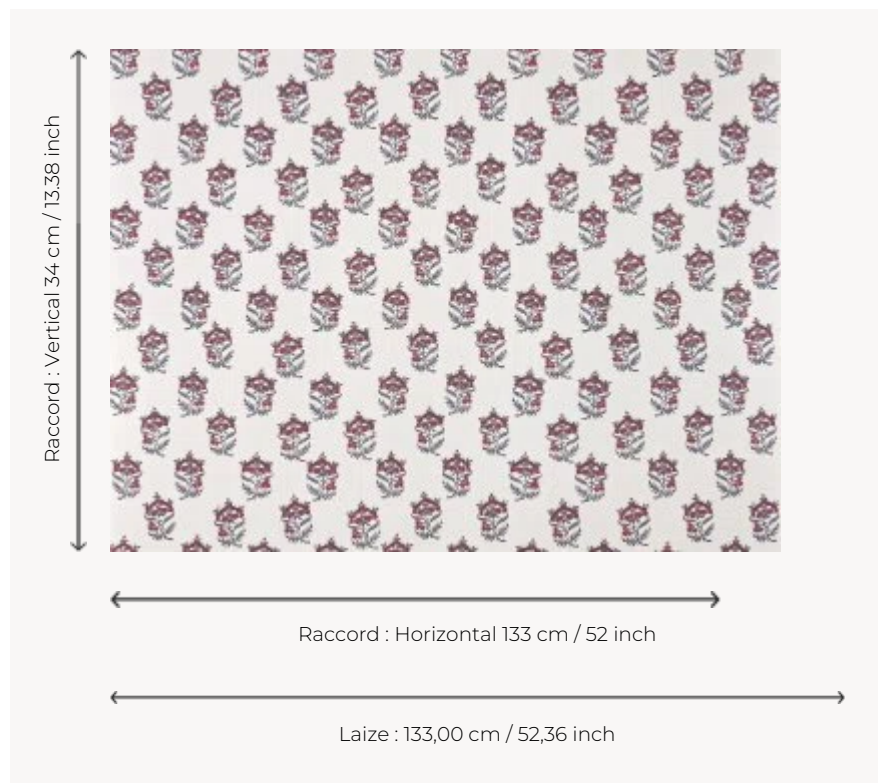

BP358001 MANDALAY COORDONNE

Coordinated with the panoramic MANDALAY, this wallpaper takes the central motif composed of a floral sowing, a prayer rug painted and printed in India in the early nineteenth century and kept in the archives of the Maison. This reference is printed on a linen laminated on non-woven backing.

BP358001 - Hortensia

Braquenié

TYPE	Wide width printed wallpapers - Paperbacked fabrics
SALES UNIT	Available per meter/yard
BACKING	NON WOVEN
COMPOSITION	100 % Linen
WIDTH	133 cm / 52,36 inch
REPEAT	H: 133 cm - 52,00 inch V: 34 cm - 13,38 inch Straight repeat
WEIGHT	280 gr / m ²
CARE	
TRIMMING	Trimmed
HANGING/REMOVING	Paste the wall Wet removable
CERTIFICATIONS	ASTM E84 Class A
BOOK	B9979PPBRAQ8