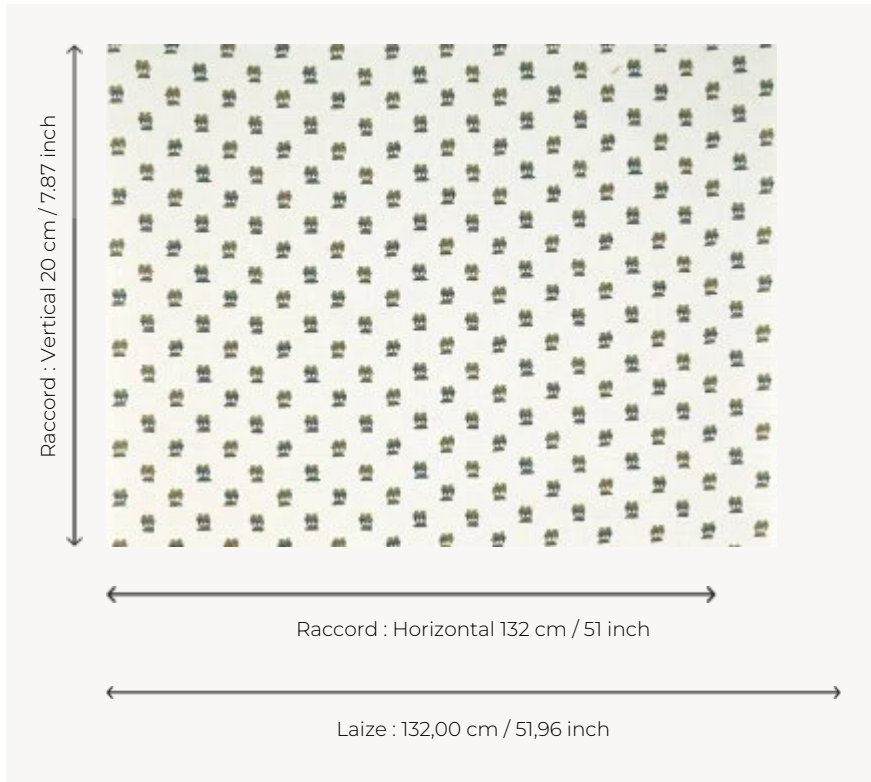

BP359001 LES PALMIERS DE COMOGLIO

Emblematic drawing of Comoglio, this palm tree seedling with a certain charm comes back to life here thanks to an embroidery on linen canvas with a naive and authentic character. Wallpaper laminated on non-woven backing. Coordinated with the fabric LES PALMIERS DE COMOGLIO B7699.

BP359001 - Palmeraie

Braquenié

TYPE	Embossed patterns - Paperbacked fabrics - Embroideries
SALES UNIT	Available per meter/yard
BACKING	PAPER
COMPOSITION	81 % Linen - 19 % Polyester
WIDTH	132 cm / 51,96 inch
REPEAT	H: 132 cm - 51,00 inch V: 20 cm - 7,87 inch Half drop repeat
WEIGHT	420 gr / m ²
CARE	
TRIMMING	Trimmed
HANGING/REMOVING	Paste the paper Wet removable
INFORMATION	Panel effect Embroidered wallcovering. Irregular appearance due to handcrafting
BOOK	B9979PPBRAQ9

1 Colors

BP359001
Palmeraie