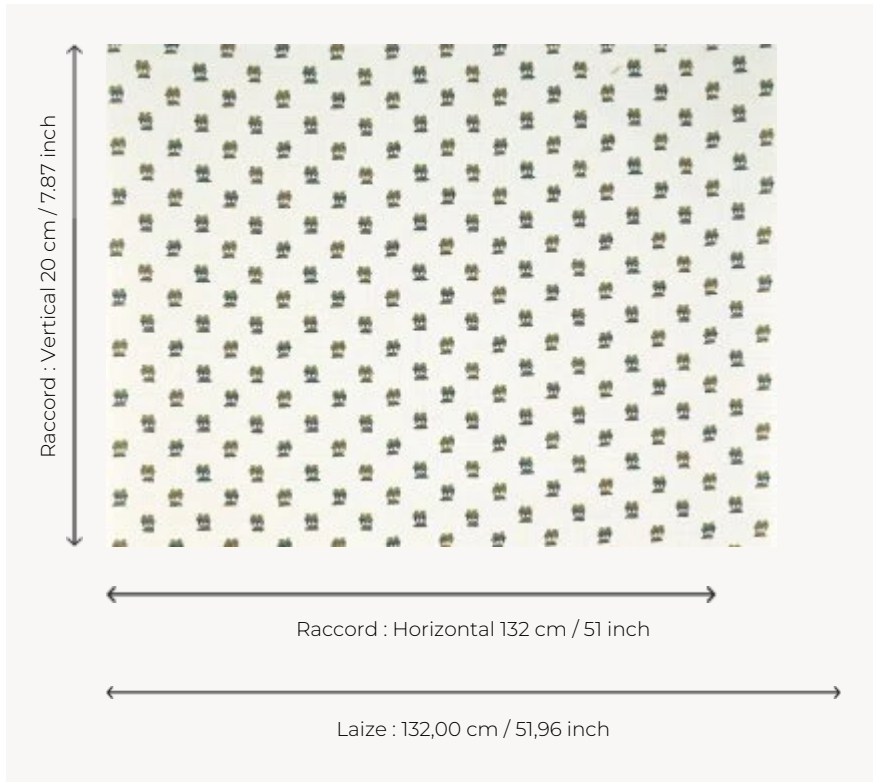

BP359001 LES PALMIERS DE COMOGLIO

Emblematic drawing of Comoglio, this palm tree seedling with a certain charm comes back to life here thanks to an embroidery on linen canvas with a naive and authentic character. Wallpaper laminated on non-woven backing. Coordinated with the fabric LES PALMIERS DE COMOGLIO B7699.

BP359001 - Palmeraie

Braquenié

TYPE	Embossed patterns - Paperbacked fabrics - Embroideries
SALES UNIT	Available per meter/yard
BACKING	PAPER
COMPOSITION	81 % Linen - 19 % Polyester
WIDTH	132 cm / 51,96 inch
REPEAT	H: 132 cm - 51,00 inch V: 20 cm - 7,87 inch Half drop repeat
WEIGHT	420 gr / m ²
CARE	
TRIMMING	Trimmed
HANGING/REMOVING	Paste the paper Wet removable
INFORMATION	Panel effect Embroidered wallcovering. Irregular appearance due to handcrafting
BOOK	B9979PPBRAQ9

1 Colors

BP359001
Palmeraie