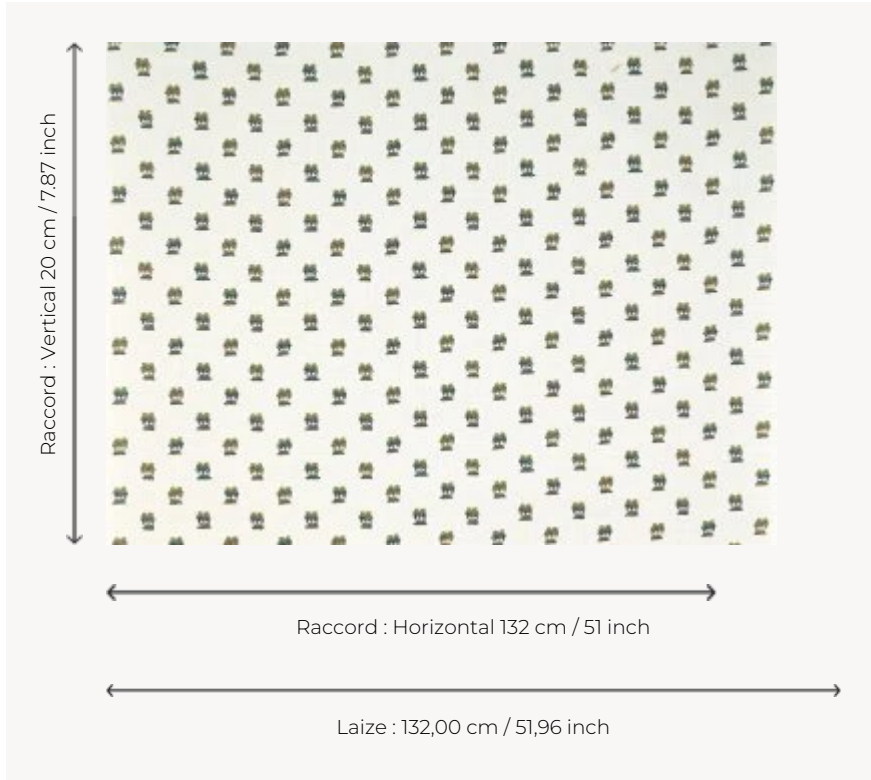

## BP359001 LES PALMIERS DE COMOGLIO

Emblematic drawing of Comoglio, this palm tree seedling with a certain charm comes back to life here thanks to an embroidery on linen canvas with a naive and authentic character. Wallpaper laminated on non-woven backing. Coordinated with the fabric LES PALMIERS DE COMOGLIO B7699.

### Braquenié

<b>TYPE</b>	Embossed patterns - Paperbacked fabrics - Embroideries
<b>SALES UNIT</b>	Available per meter/yard
<b>BACKING</b>	PAPER
<b>COMPOSITION</b>	81 % Linen - 19 % Polyester
<b>WIDTH</b>	132 cm / 51,96 inch
<b>REPEAT</b>	H: 132 cm - 51,00 inch V: 20 cm - 7,87 inch Half drop repeat
<b>WEIGHT</b>	420 gr / m <sup>2</sup>
<b>CARE</b>	
<b>TRIMMING</b>	Trimmed
<b>HANGING/REMOVING</b>	Paste the paper Wet removable
<b>INFORMATION</b>	Panel effect Embroidered wallcovering. Irregular appearance due to handcrafting
<b>BOOK</b>	B9979PPBRAQ9