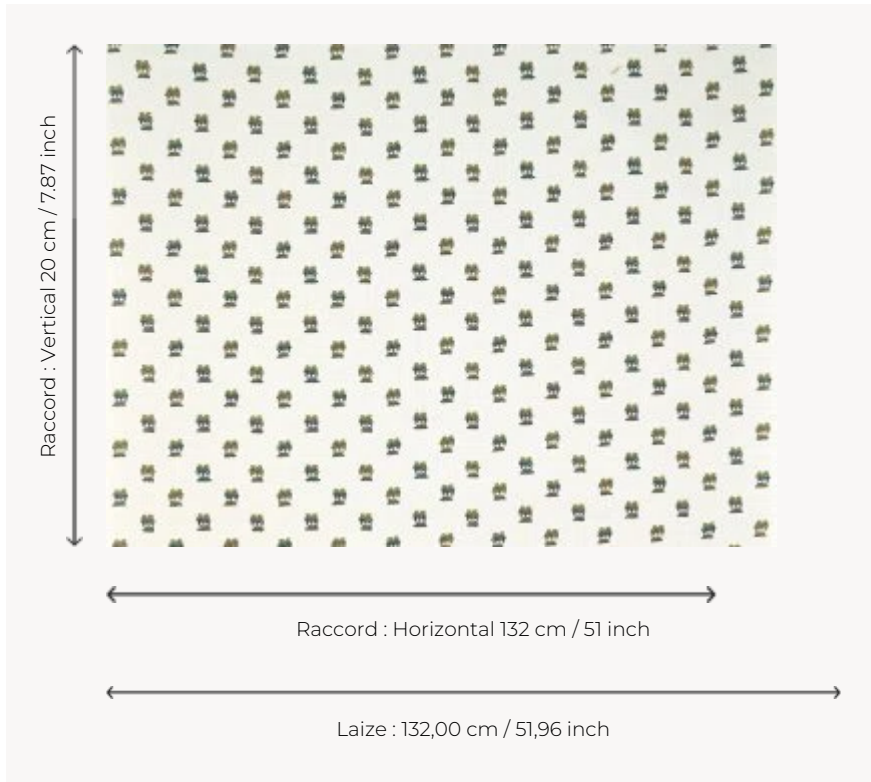

## BP359001 LES PALMIERS DE COMOGLIO

Emblematic drawing of Comoglio, this palm tree seedling with a certain charm comes back to life here thanks to an embroidery on linen canvas with a naive and authentic character. Wallpaper laminated on non-woven backing. Coordinated with the fabric LES PALMIERS DE COMOGLIO B7699.

### Braquenié

<b>TYPE</b>	Embossed patterns - Paperbacked fabrics - Embroideries
<b>SALES UNIT</b>	Available per meter/yard
<b>BACKING</b>	PAPER
<b>COMPOSITION</b>	81 % Linen - 19 % Polyester
<b>WIDTH</b>	132 cm / 51,96 inch
<b>REPEAT</b>	H: 132 cm - 51,00 inch V: 20 cm - 7,87 inch Half drop repeat
<b>WEIGHT</b>	420 gr / m <sup>2</sup>
<b>CARE</b>	
<b>TRIMMING</b>	Trimmed
<b>HANGING/REMOVING</b>	Paste the paper Wet removable
<b>INFORMATION</b>	Panel effect Embroidered wallcovering. Irregular appearance due to handcrafting
<b>BOOK</b>	B9979PPBRAQ9

# 1 Colors

BP359001  
Palmeraie