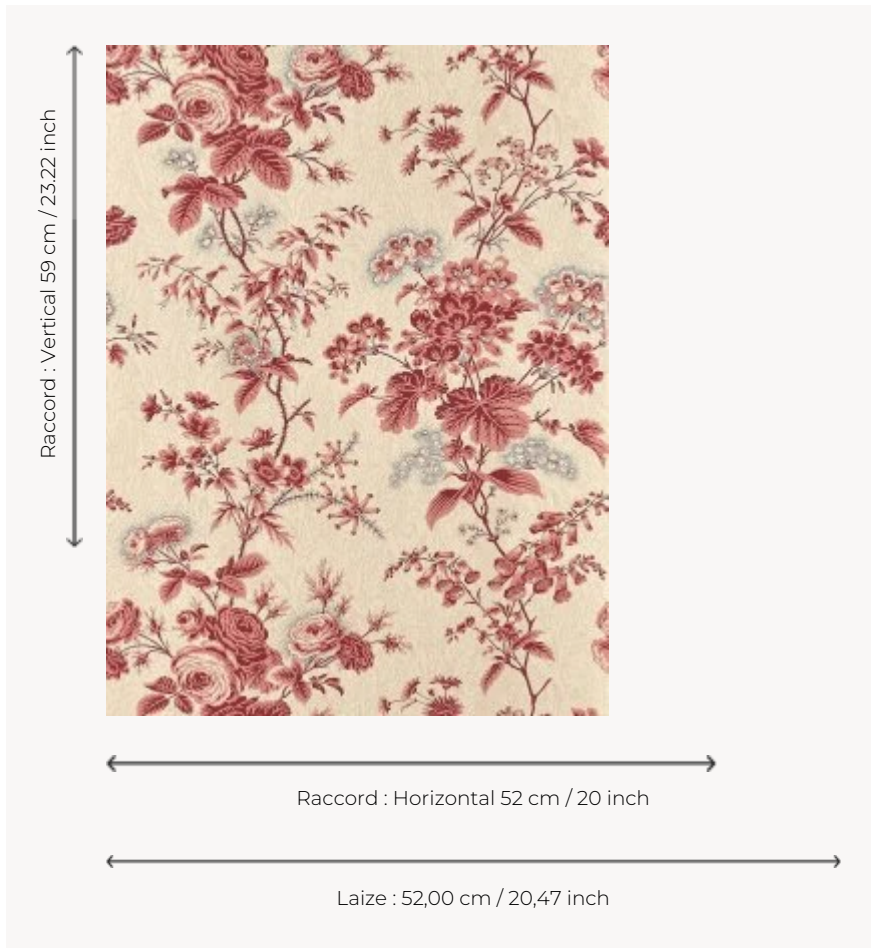

BP362001 URSULINE

Flowery decoration of geraniums, fuchsias, roses and heathers on a picoté background. Originally, this design was printed on a mid-19th century padded and patterned quilt, kept in the Maison's archives. The authenticity of the archive is respected by the choice of semi-automatic hand screen printing.

BP362001 - Rouge

Braquenié

TYPE	Small width printed wallpapers
SALES UNIT	Available per roll of 10,05 mts
BACKING	NON WOVEN
COMPOSITION	-
WIDTH	52 cm / 20,47 inch
REPEAT	H: 52 cm - 20,00 inch V: 59 cm - 23,22 inch Straight repeat
WEIGHT	147 gr / m ²
CARE	
TRIMMING	Trimmed
HANGING/REMOVING	Paste the wall Wet removable
CERTIFICATIONS	EUROCLASS B-s1,d0 ASTM E84 Class A
NOTES	Flame retardant backing Traditional printing technique
BOOK	B9979PPBRAQ9