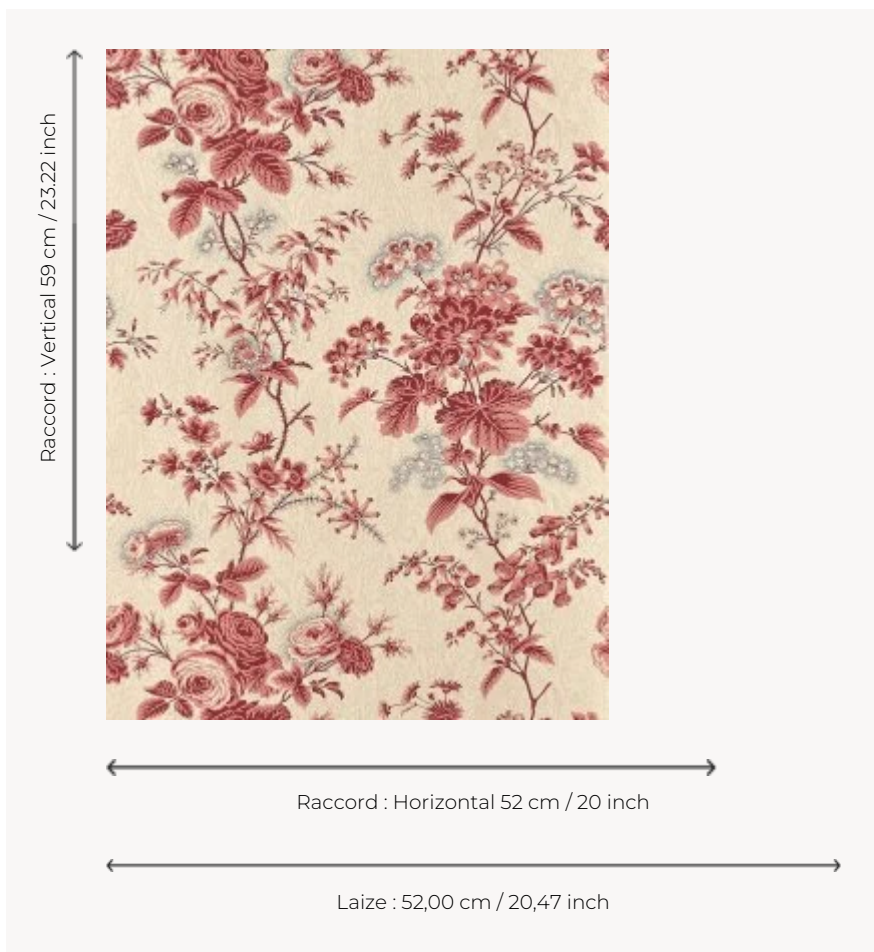

BP362001 URSULINE

Flowery decoration of geraniums, fuchsias, roses and heathers on a picoté background. Originally, this design was printed on a mid-19th century padded and patterned quilt, kept in the Maison's archives. The authenticity of the archive is respected by the choice of semi-automatic hand screen printing.

BP362001 - Rouge

Braquenié

TYPE	Small width printed wallpapers
SALES UNIT	Available per roll of 10,05 mts
BACKING	NON WOVEN
COMPOSITION	-
WIDTH	52 cm / 20,47 inch
REPEAT	H: 52 cm - 20,00 inch V: 59 cm - 23,22 inch Straight repeat
WEIGHT	147 gr / m ²
CARE	
TRIMMING	Trimmed
HANGING/REMOVING	Paste the wall Wet removable
CERTIFICATIONS	EUROCLASS B-s1,d0 ASTM E84 Class A
NOTES	Flame retardant backing Traditional printing technique
BOOK	B9979PPBRAQ9