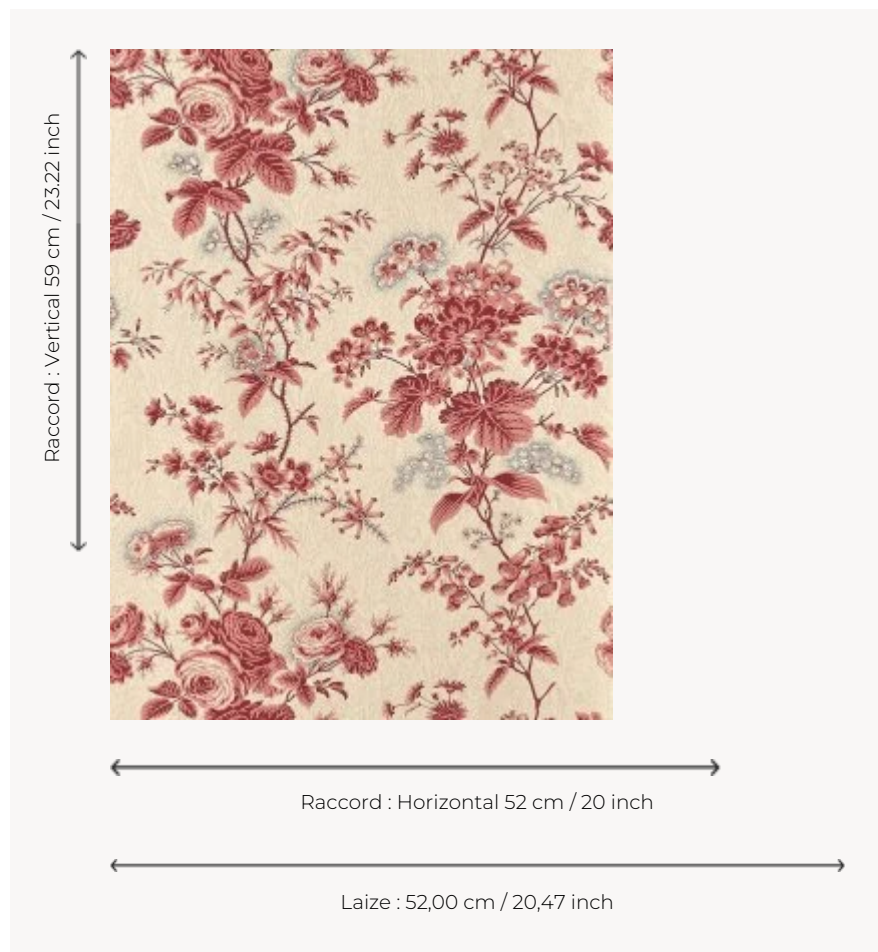

BP362001 URSULINE

Flowery decoration of geraniums, fuchsias, roses and heathers on a picoté background. Originally, this design was printed on a mid-19th century padded and patterned quilt, kept in the Maison's archives. The authenticity of the archive is respected by the choice of semi-automatic hand screen printing.

BP362001 - Rouge

Braquenié

TYPE	Small width printed wallpapers
SALES UNIT	Available per roll of 10,05 mts
BACKING	NON WOVEN
COMPOSITION	-
WIDTH	52 cm / 20,47 inch
REPEAT	H: 52 cm - 20,00 inch V: 59 cm - 23,22 inch Straight repeat
WEIGHT	147 gr / m ²
CARE	
TRIMMING	Trimmed
HANGING/REMOVING	Paste the wall Wet removable
CERTIFICATIONS	EUROCLASS B-s1,d0 ASTM E84 Class A
NOTES	Flame retardant backing Traditional printing technique
BOOK	B9979PPBRAQ9