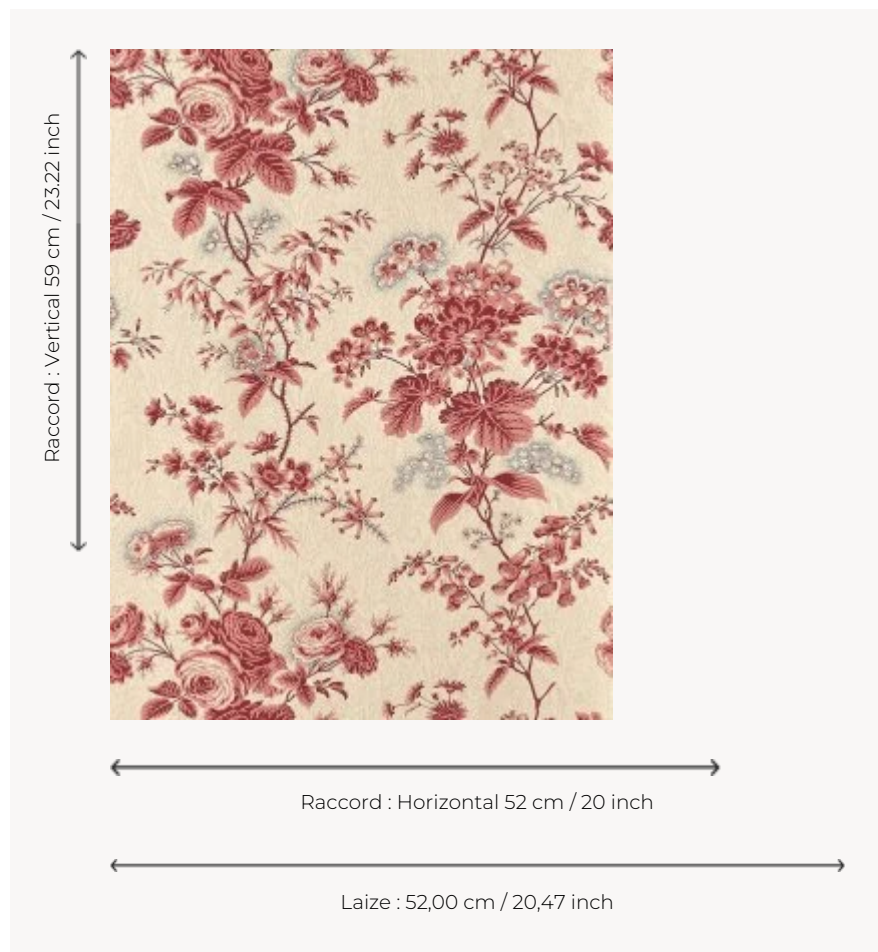

## BP362001 URSULINE

Flowery decoration of geraniums, fuchsias, roses and heathers on a picoté background. Originally, this design was printed on a mid-19th century padded and patterned quilt, kept in the Maison's archives. The authenticity of the archive is respected by the choice of semi-automatic hand screen printing.

### BP362001 - Rouge

### Braquenié

<b>TYPE</b>	Small width printed wallpapers
<b>SALES UNIT</b>	Available per roll of 10,05 mts
<b>BACKING</b>	NON WOVEN
<b>COMPOSITION</b>	-
<b>WIDTH</b>	52 cm / 20,47 inch
<b>REPEAT</b>	H: 52 cm - 20,00 inch V: 59 cm - 23,22 inch Straight repeat
<b>WEIGHT</b>	147 gr / m <sup>2</sup>
<b>CARE</b>	
<b>TRIMMING</b>	Trimmed
<b>HANGING/REMOVING</b>	Paste the wall Wet removable
<b>CERTIFICATIONS</b>	EUROCLASS B-s1,d0 ASTM E84 Class A
<b>NOTES</b>	Flame retardant backing Traditional printing technique
<b>BOOK</b>	B9979PPBRAQ9