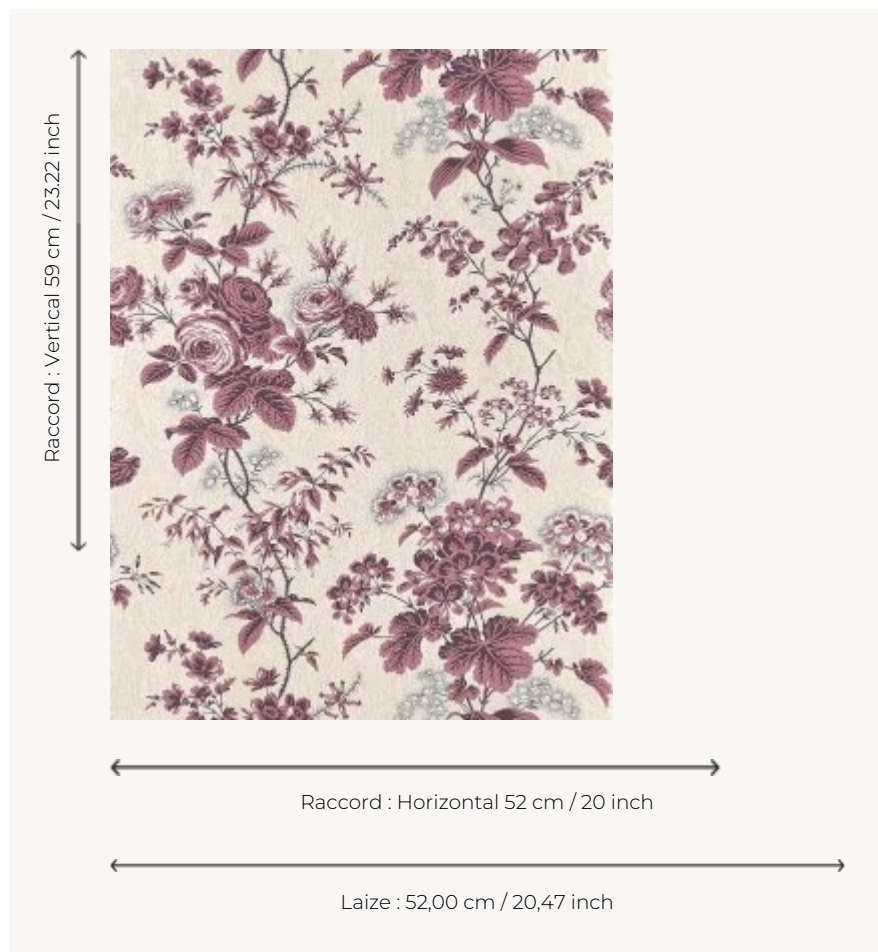

BP362002 URSULINE

Flowerly decoration of geraniums, fuchsias, roses and heathers on a picoté background. Originally, this design was printed on a mid-19th century padded and patterned quilt, kept in the Maison's archives. The authenticity of the archive is respected by the choice of semi-automatic hand screen printing.

BP362002 - Mauve

Braquenié

TYPE	Small width printed wallpapers
SALES UNIT	Available per roll of 10,05 mts
BACKING	NON WOVEN
COMPOSITION	-
WIDTH	52 cm / 20,47 inch
REPEAT	H: 52 cm - 20,00 inch V: 59 cm - 23,22 inch Straight repeat
WEIGHT	147 gr / m ²
CARE	
TRIMMING	Trimmed
HANGING/REMOVING	Paste the wall Wet removable
CERTIFICATIONS	EUROCLASS B-s1,d0 ASTM E84 Class A
NOTES	Flame retardant backing Traditional printing technique
BOOK	B9979PPBRAQ9

4 Colors

BP362001
Rouge

BP362002
Mauve

BP362003
Bleu

BP362004
Vert