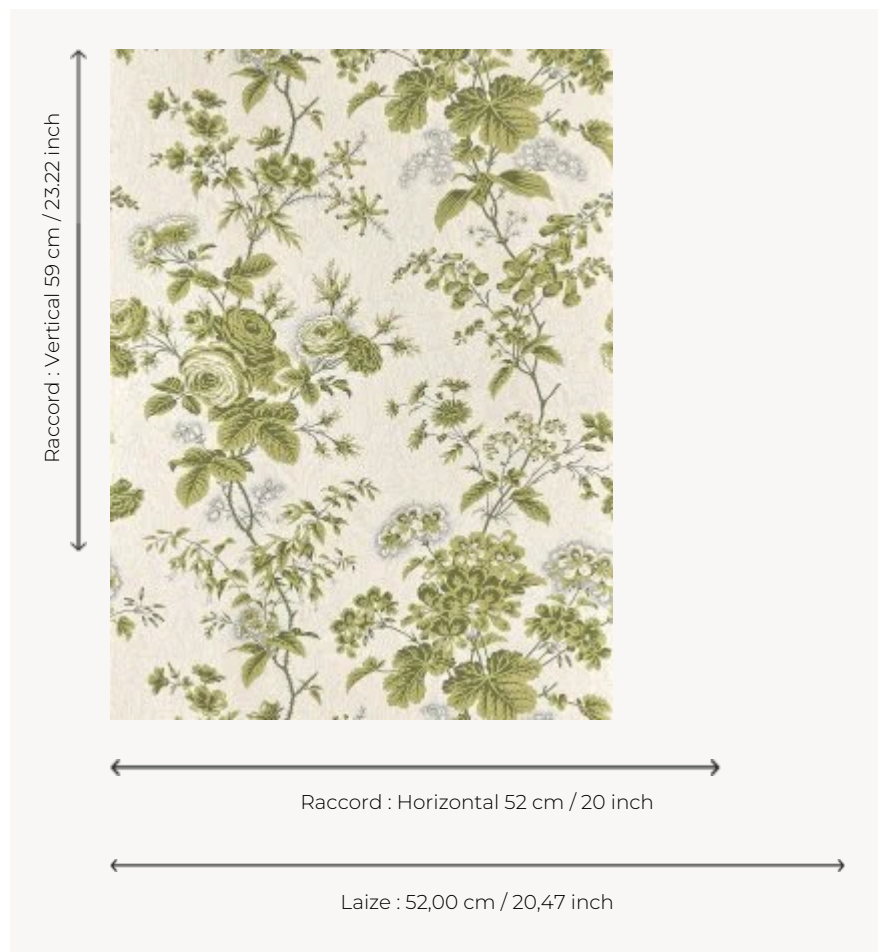

BP362004 URSULINE

Flowery decoration of geraniums, fuchsias, roses and heathers on a picoté background. Originally, this design was printed on a mid-19th century padded and patterned quilt, kept in the Maison's archives. The authenticity of the archive is respected by the choice of semi-automatic hand screen printing.

BP362004 - Vert

Braquenié

TYPE	Small width printed wallpapers
SALES UNIT	Available per roll of 10,05 mts
BACKING	NON WOVEN
COMPOSITION	-
WIDTH	52 cm / 20,47 inch
REPEAT	H: 52 cm - 20,00 inch V: 59 cm - 23,22 inch Straight repeat
WEIGHT	147 gr / m ²
CARE	
TRIMMING	Trimmed
HANGING/REMOVING	Paste the wall Wet removable
CERTIFICATIONS	EUROCLASS B-s1,d0 ASTM E84 Class A
NOTES	Flame retardant backing Traditional printing technique
BOOK	B9979PPBRAQ9