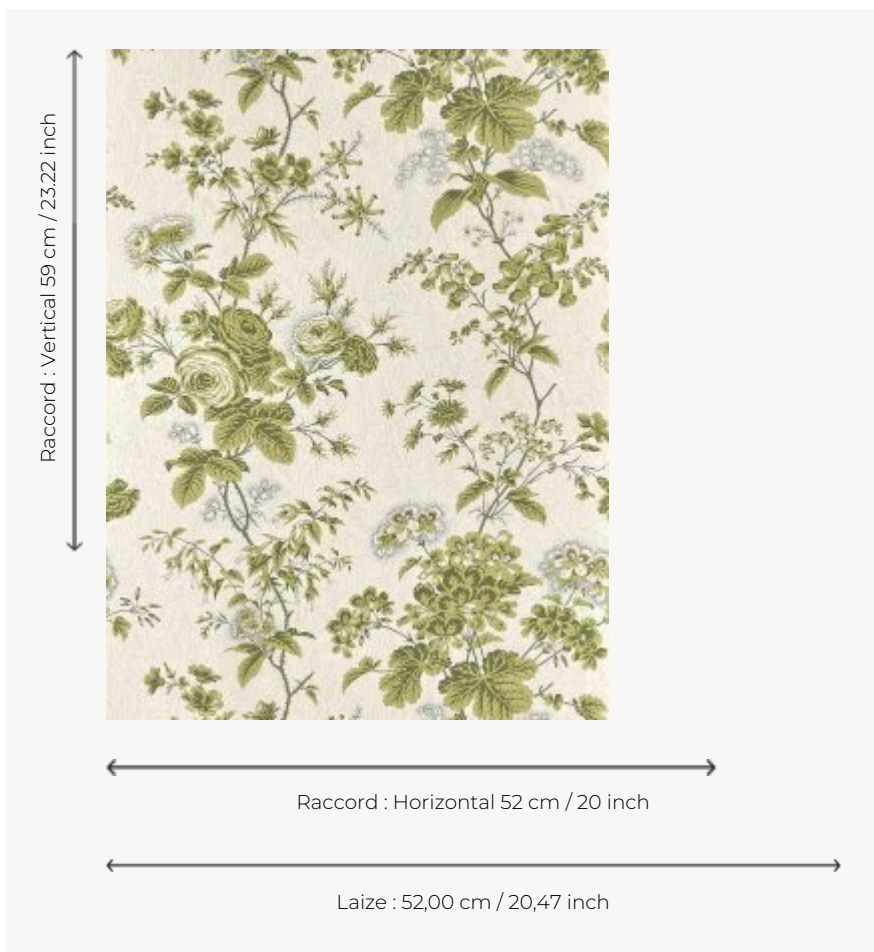

BP362004 URSULINE

Flowery decoration of geraniums, fuchsias, roses and heathers on a picoté background. Originally, this design was printed on a mid-19th century padded and patterned quilt, kept in the Maison's archives. The authenticity of the archive is respected by the choice of semi-automatic hand screen printing.

BP362004 - Vert

Braquenié

TYPE	Small width printed wallpapers
SALES UNIT	Available per roll of 10,05 mts
BACKING	NON WOVEN
COMPOSITION	-
WIDTH	52 cm / 20,47 inch
REPEAT	H: 52 cm - 20,00 inch V: 59 cm - 23,22 inch Straight repeat
WEIGHT	147 gr / m ²
CARE	
TRIMMING	Trimmed
HANGING/REMOVING	Paste the wall Wet removable
CERTIFICATIONS	EUROCLASS B-s1,d0 ASTM E84 Class A
NOTES	Flame retardant backing Traditional printing technique
BOOK	B9979PPBRAQ9

4 Colors

BP362001
Rouge

BP362002
Mauve

BP362003
Bleu

BP362004
Vert