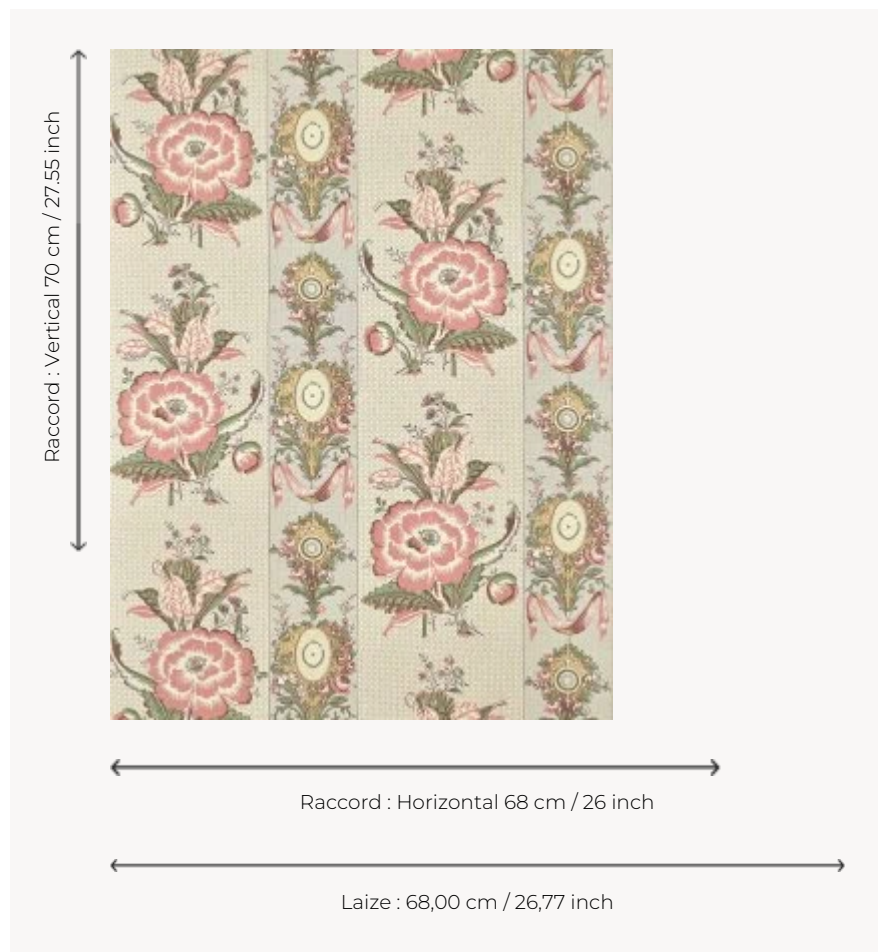

## BP364001 LES RENONCULES

Charming stripe in the decoration of ranunculus and tulips, interspersed with medallions and ribbons and placed on a picoté background. This wallpaper, rotary screen printed, reproduces La souche fleurie, a canvas printed with the block printing technique in Beautiran around 1790 and preserved in the Maison's archives.

### BP364001 - Petale

### Braquenié

<b>TYPE</b>	Small width printed wallpapers
<b>SALES UNIT</b>	Available per roll of 10,05 mts
<b>BACKING</b>	NON WOVEN
<b>COMPOSITION</b>	-
<b>WIDTH</b>	68 cm / 26,77 inch
<b>REPEAT</b>	H: 68 cm - 26,00 inch V: 70 cm - 27,55 inch Half drop repeat
<b>WEIGHT</b>	155 gr / m <sup>2</sup>
<b>CARE</b>	 
<b>TRIMMING</b>	Trimmed
<b>HANGING/REMOVING</b>	Paste the wall Strippable
<b>CERTIFICATIONS</b>	EUROCLASS B-s1,d0 ASTM E84 Class A
<b>NOTES</b>	Good lightfastness Flame retardant backing Traditional printing technique
<b>BOOK</b>	B9979PPBRAQ9