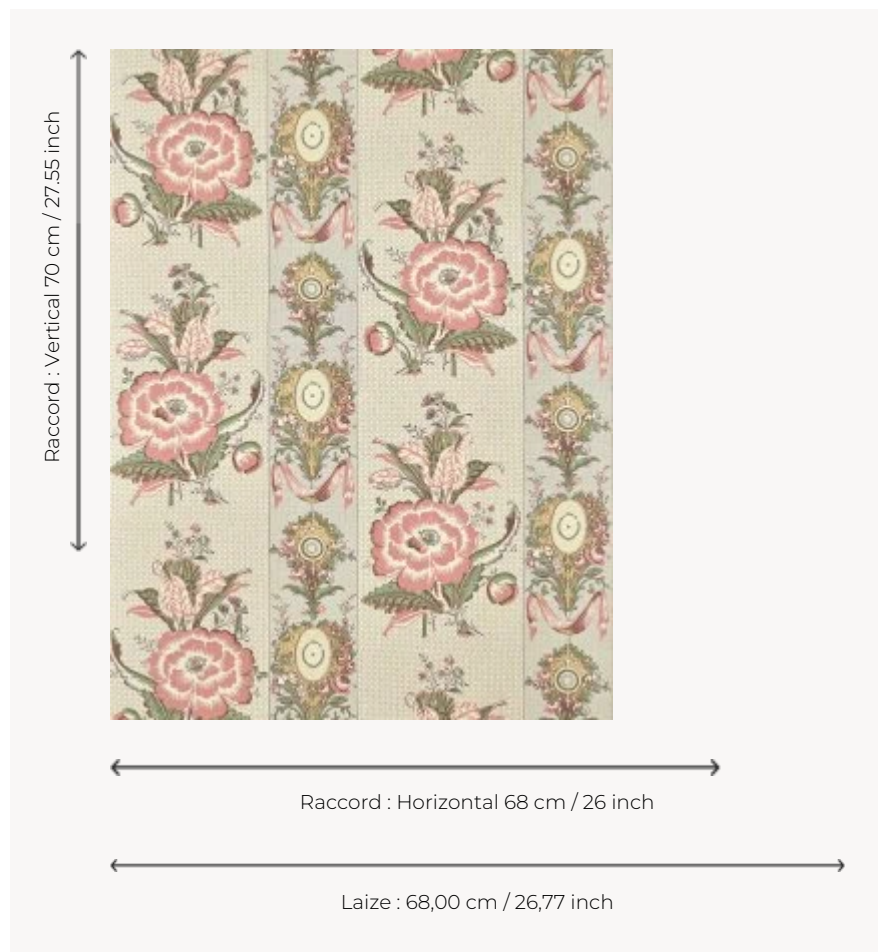

BP364001 LES RENONCULES

Charming stripe in the decoration of ranunculus and tulips, interspersed with medallions and ribbons and placed on a picoté background. This wallpaper, rotary screen printed, reproduces La souche fleurie, a canvas printed with the block printing technique in Beautiran around 1790 and preserved in the Maison's archives.

BP364001 - Petale

Braquenié

TYPE	Small width printed wallpapers
SALES UNIT	Available per roll of 10,05 mts
BACKING	NON WOVEN
COMPOSITION	-
WIDTH	68 cm / 26,77 inch
REPEAT	H: 68 cm - 26,00 inch V: 70 cm - 27,55 inch Half drop repeat
WEIGHT	155 gr / m ²
CARE	 
TRIMMING	Trimmed
HANGING/REMOVING	Paste the wall Strippable
CERTIFICATIONS	EUROCLASS B-s1,d0 ASTM E84 Class A
NOTES	Good lightfastness Flame retardant backing Traditional printing technique
BOOK	B9979PPBRAQ9