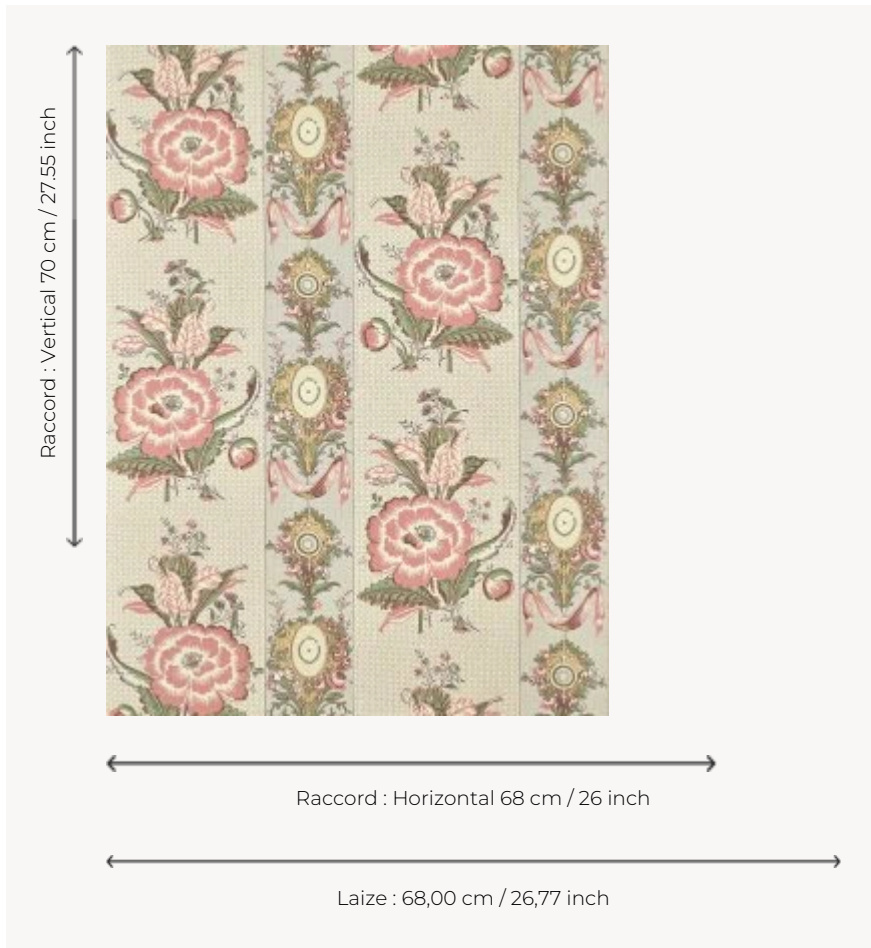

BP364001 LES RENONCULES

Charming stripe in the decoration of ranunculus and tulips, interspersed with medallions and ribbons and placed on a picoté background. This wallpaper, rotary screen printed, reproduces La souche fleurie, a canvas printed with the block printing technique in Beautiran around 1790 and preserved in the Maison's archives.

BP364001 - Petale

Braquenié

TYPE	Small width printed wallpapers
SALES UNIT	Available per roll of 10,05 mts
BACKING	NON WOVEN
COMPOSITION	-
WIDTH	68 cm / 26,77 inch
REPEAT	H: 68 cm - 26,00 inch V: 70 cm - 27,55 inch Half drop repeat
WEIGHT	155 gr / m ²
CARE	 
TRIMMING	Trimmed
HANGING/REMOVING	Paste the wall Strippable
CERTIFICATIONS	EUROCLASS B-s1,d0 ASTM E84 Class A
NOTES	Good lightfastness Flame retardant backing Traditional printing technique
BOOK	B9979PPBRAQ9