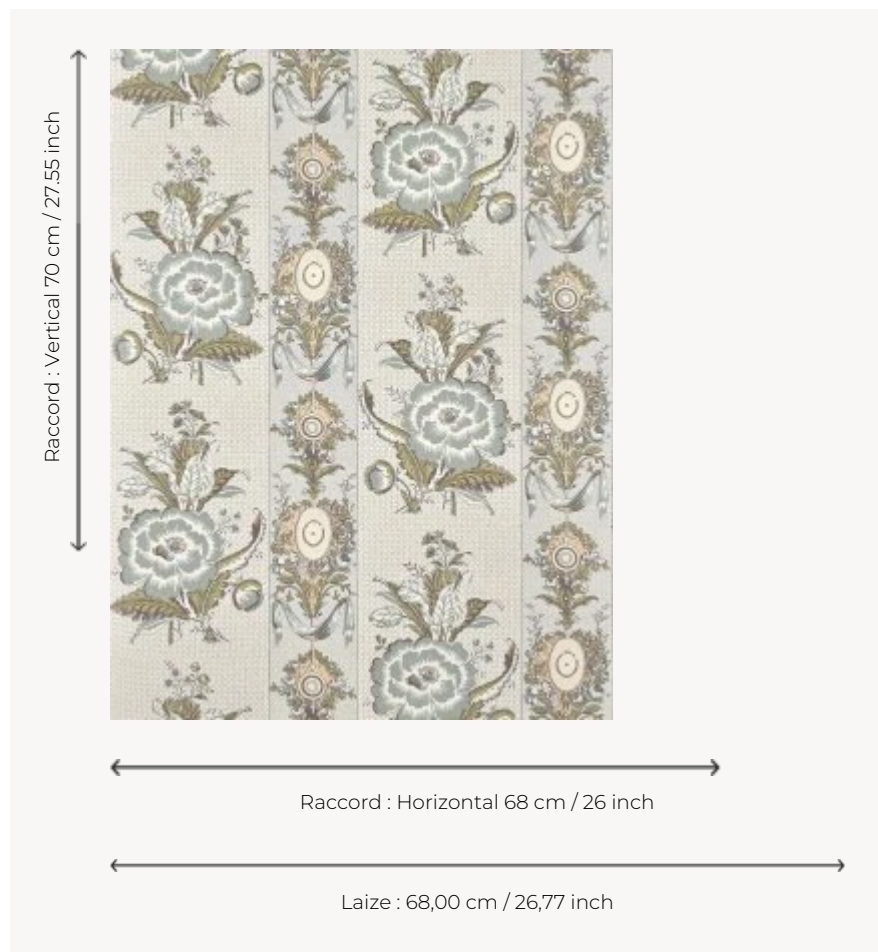

BP364002 LES RENONCULES

Charming stripe in the decoration of ranunculus and tulips, interspersed with medallions and ribbons and placed on a picoté background. This wallpaper, rotary screen printed, reproduces La souche fleurie, a canvas printed with the block printing technique in Beautiran around 1790 and preserved in the Maison's archives.

BP364002 - Bleu tendre

Braquenié

TYPE	Small width printed wallpapers
SALES UNIT	Available per roll of 10,05 mts
BACKING	NON WOVEN
COMPOSITION	-
WIDTH	68 cm / 26,77 inch
REPEAT	H: 68 cm - 26,00 inch V: 70 cm - 27,55 inch Half drop repeat
WEIGHT	155 gr / m ²
CARE	 
TRIMMING	Trimmed
HANGING/REMOVING	Paste the wall Strippable
CERTIFICATIONS	EUROCLASS B-s1,d0 ASTM E84 Class A
NOTES	Good lightfastness Flame retardant backing Traditional printing technique
BOOK	B9979PPBRAQ9