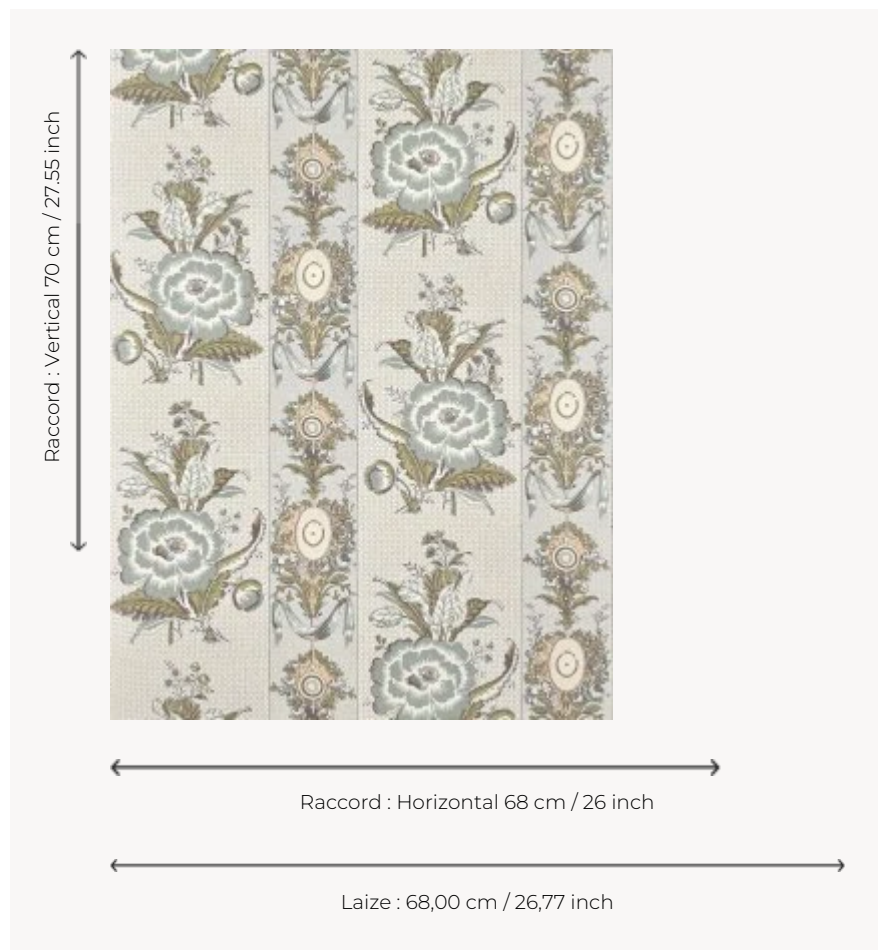

BP364002 LES RENONCULES

Charming stripe in the decoration of ranunculus and tulips, interspersed with medallions and ribbons and placed on a picoté background. This wallpaper, rotary screen printed, reproduces La souche fleurie, a canvas printed with the block printing technique in Beautiran around 1790 and preserved in the Maison's archives.

BP364002 - Bleu tendre

Braquenié

TYPE	Small width printed wallpapers
SALES UNIT	Available per roll of 10,05 mts
BACKING	NON WOVEN
COMPOSITION	-
WIDTH	68 cm / 26,77 inch
REPEAT	H: 68 cm - 26,00 inch V: 70 cm - 27,55 inch Half drop repeat
WEIGHT	155 gr / m ²
CARE	 
TRIMMING	Trimmed
HANGING/REMOVING	Paste the wall Strippable
CERTIFICATIONS	EUROCLASS B-s1,d0 ASTM E84 Class A
NOTES	Good lightfastness Flame retardant backing Traditional printing technique
BOOK	B9979PPBRAQ9