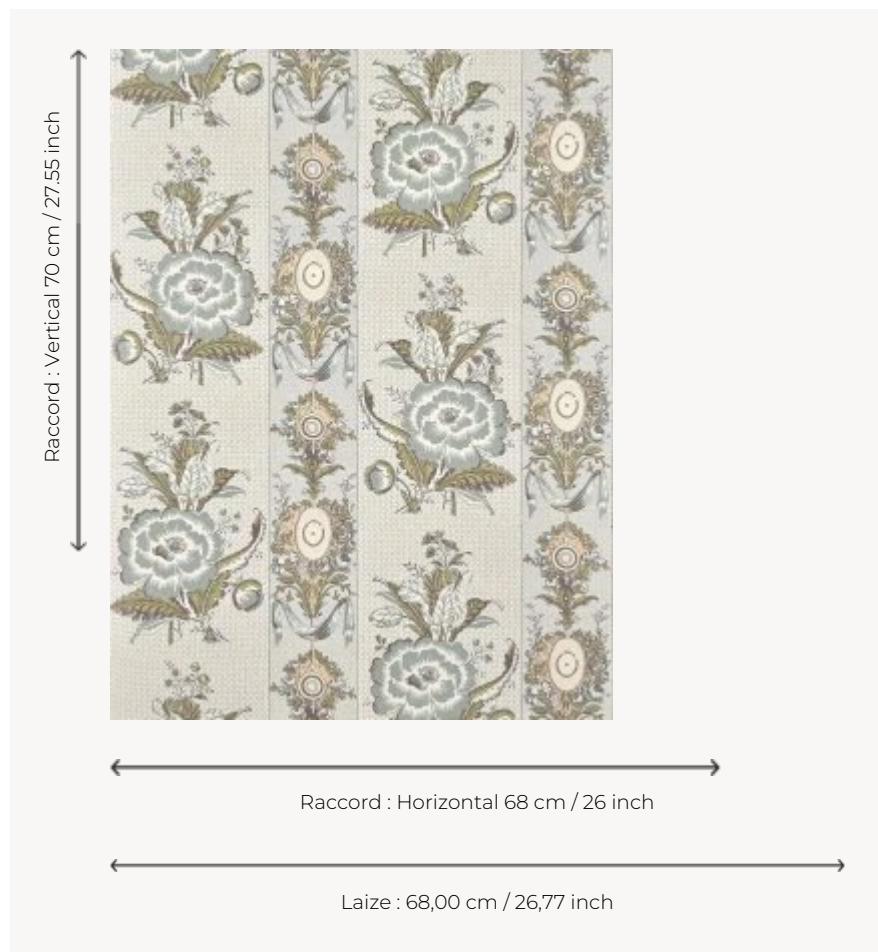

BP364002 LES RENONCULES

Charming stripe in the decoration of ranunculus and tulips, interspersed with medallions and ribbons and placed on a picoté background. This wallpaper, rotary screen printed, reproduces La souche fleurie, a canvas printed with the block printing technique in Beautiran around 1790 and preserved in the Maison's archives.

BP364002 - Bleu tendre

Braquenié

TYPE	Small width printed wallpapers
SALES UNIT	Available per roll of 10,05 mts
BACKING	NON WOVEN
COMPOSITION	-
WIDTH	68 cm / 26,77 inch
REPEAT	H: 68 cm - 26,00 inch V: 70 cm - 27,55 inch Half drop repeat
WEIGHT	155 gr / m ²
CARE	 
TRIMMING	Trimmed
HANGING/REMOVING	Paste the wall Strippable
CERTIFICATIONS	EUROCLASS B-s1,d0 ASTM E84 Class A
NOTES	Good lightfastness Flame retardant backing Traditional printing technique
BOOK	B9979PPBRAQ9