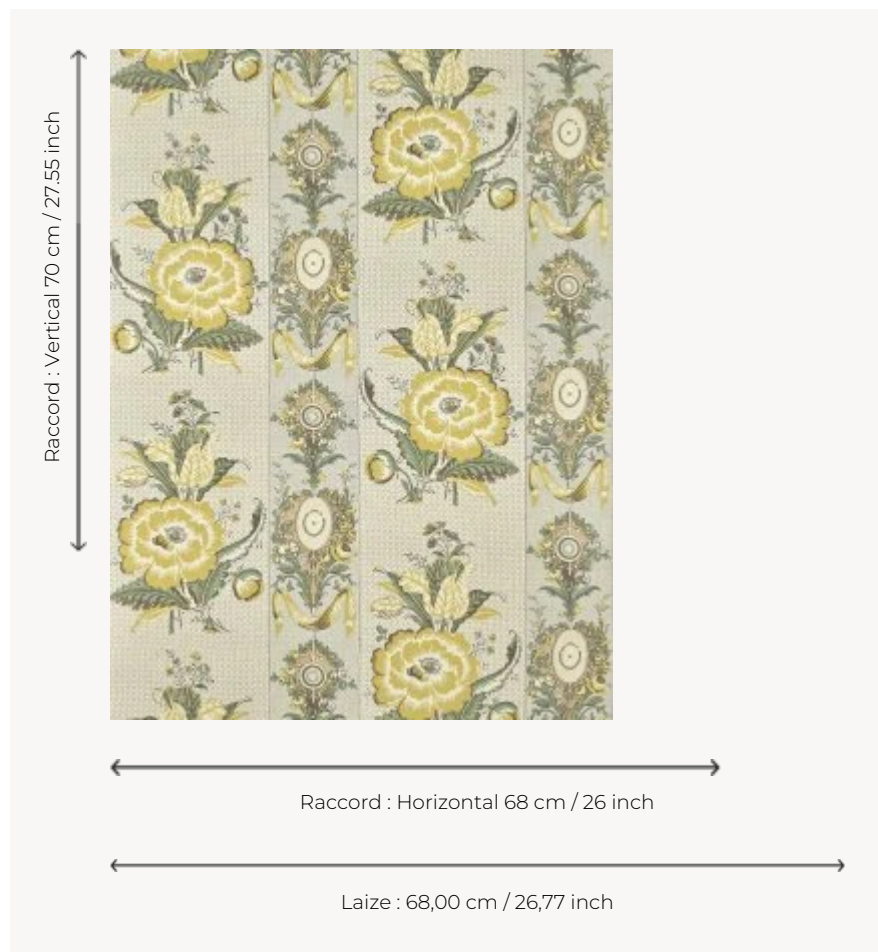

BP364003 LES RENONCULES

Charming stripe in the decoration of ranunculus and tulips, interspersed with medallions and ribbons and placed on a picoté background. This wallpaper, rotary screen printed, reproduces La souche fleurie, a canvas printed with the block printing technique in Beautiran around 1790 and preserved in the Maison's archives.

BP364003 - Miel

Braquenié

TYPE	Small width printed wallpapers
SALES UNIT	Available per roll of 10,05 mts
BACKING	NON WOVEN
COMPOSITION	-
WIDTH	68 cm / 26,77 inch
REPEAT	H: 68 cm - 26,00 inch V: 70 cm - 27,55 inch Half drop repeat
WEIGHT	155 gr / m ²
CARE	
TRIMMING	Trimmed
HANGING/REMOVING	Paste the wall Strippable
CERTIFICATIONS	EUROCLASS B-s1,d0 ASTM E84 Class A
NOTES	Good lightfastness Flame retardant backing Traditional printing technique
BOOK	B9979PPBRAQ9