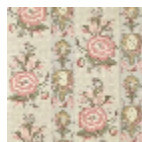

3 Colors

BP364001
Petale