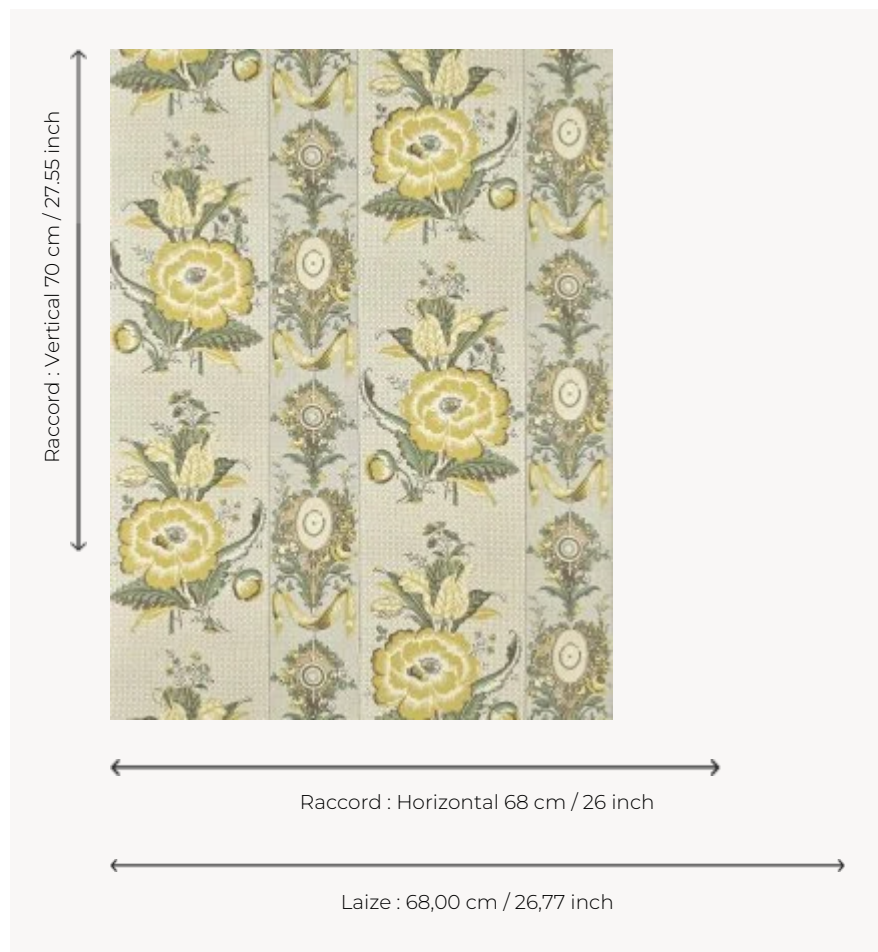

## BP364003 LES RENONCULES

Charming stripe in the decoration of ranunculus and tulips, interspersed with medallions and ribbons and placed on a picoté background. This wallpaper, rotary screen printed, reproduces La souche fleurie, a canvas printed with the block printing technique in Beautiran around 1790 and preserved in the Maison's archives.

### BP364003 - Miel

### Braquenié

<b>TYPE</b>	Small width printed wallpapers
<b>SALES UNIT</b>	Available per roll of 10,05 mts
<b>BACKING</b>	NON WOVEN
<b>COMPOSITION</b>	-
<b>WIDTH</b>	68 cm / 26,77 inch
<b>REPEAT</b>	H: 68 cm - 26,00 inch V: 70 cm - 27,55 inch Half drop repeat
<b>WEIGHT</b>	155 gr / m <sup>2</sup>
<b>CARE</b>	 
<b>TRIMMING</b>	Trimmed
<b>HANGING/REMOVING</b>	Paste the wall Strippable
<b>CERTIFICATIONS</b>	EUROCLASS B-s1,d0 ASTM E84 Class A
<b>NOTES</b>	Good lightfastness Flame retardant backing Traditional printing technique
<b>BOOK</b>	B9979PPBRAQ9