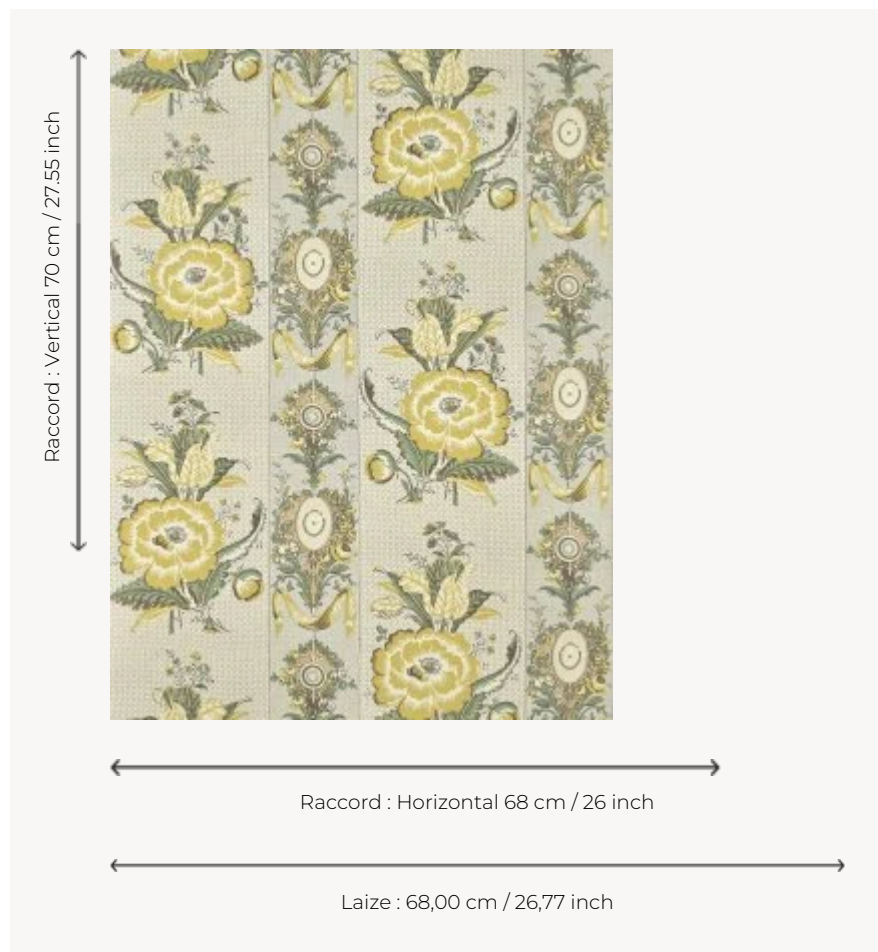

## BP364003 LES RENONCULES

Charming stripe in the decoration of ranunculus and tulips, interspersed with medallions and ribbons and placed on a picoté background. This wallpaper, rotary screen printed, reproduces La souche fleurie, a canvas printed with the block printing technique in Beautiran around 1790 and preserved in the Maison's archives.

### BP364003 - Miel

### Braquenié

<b>TYPE</b>	Small width printed wallpapers
<b>SALES UNIT</b>	Available per roll of 10,05 mts
<b>BACKING</b>	NON WOVEN
<b>COMPOSITION</b>	-
<b>WIDTH</b>	68 cm / 26,77 inch
<b>REPEAT</b>	H: 68 cm - 26,00 inch V: 70 cm - 27,55 inch Half drop repeat
<b>WEIGHT</b>	155 gr / m <sup>2</sup>
<b>CARE</b>	
<b>TRIMMING</b>	Trimmed
<b>HANGING/REMOVING</b>	Paste the wall Strippable
<b>CERTIFICATIONS</b>	EUROCLASS B-s1,d0 ASTM E84 Class A
<b>NOTES</b>	Good lightfastness Flame retardant backing Traditional printing technique
<b>BOOK</b>	B9979PPBRAQ9