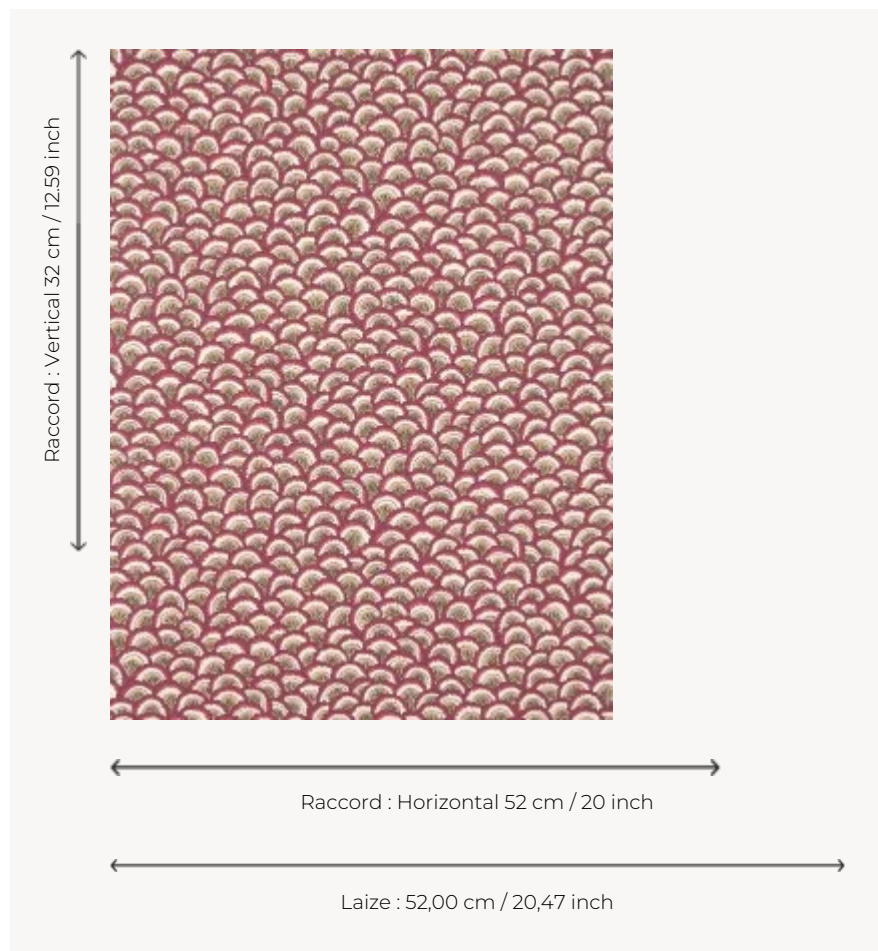

BP365001 PONTCHARTRAIN COORDONNE

Pattern of interlocking scales typical of the mounds of the Indian trees of life of the eighteenth century. The traditional rotary screen printing perfectly retranscribes the artisanal spirit of Indian block printing technique. The coordinated design is also available in embroidery and printed panel.

BP365001 - Pivoin

Braquenié

TYPE	Small width printed wallpapers
SALES UNIT	Available per roll of 10,05 mts
BACKING	NON WOVEN
COMPOSITION	-
WIDTH	52 cm / 20,47 inch
REPEAT	H: 52 cm - 20,00 inch V: 32 cm - 12,59 inch Straight repeat
WEIGHT	155 gr / m ²
CARE	
TRIMMING	Trimmed
HANGING/REMOVING	Paste the wall Strippable
CERTIFICATIONS	EUROCLASS B-s1,d0 ASTM E84 Class A
NOTES	Good lightfastness Flame retardant backing Traditional printing technique
BOOK	B9979PPBRAQ9