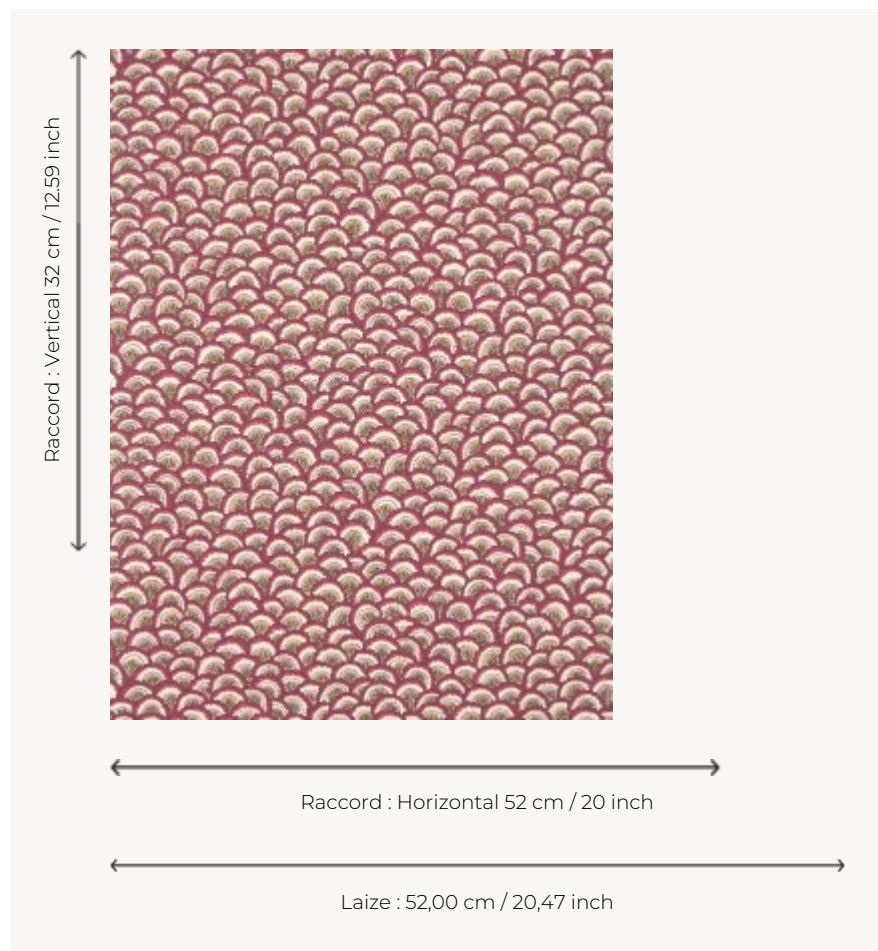

BP365001 PONTCHARTRAIN COORDONNE

Pattern of interlocking scales typical of the mounds of the Indian trees of life of the eighteenth century. The traditional rotary screen printing perfectly retranscribes the artisanal spirit of Indian block printing technique. The coordinated design is also available in embroidery and printed panel.

BP365001 - Pivoïn

Braquenié

TYPE	Small width printed wallpapers
SALES UNIT	Available per roll of 10,05 mts
BACKING	NON WOVEN
COMPOSITION	-
WIDTH	52 cm / 20,47 inch
REPEAT	H: 52 cm - 20,00 inch V: 32 cm - 12,59 inch Straight repeat
WEIGHT	155 gr / m ²
CARE	
TRIMMING	Trimmed
HANGING/REMOVING	Paste the wall Strippable
CERTIFICATIONS	EUROCLASS B-s1,d0 ASTM E84 Class A
NOTES	Good lightfastness Flame retardant backing Traditional printing technique
BOOK	B9979PPBRAQ9