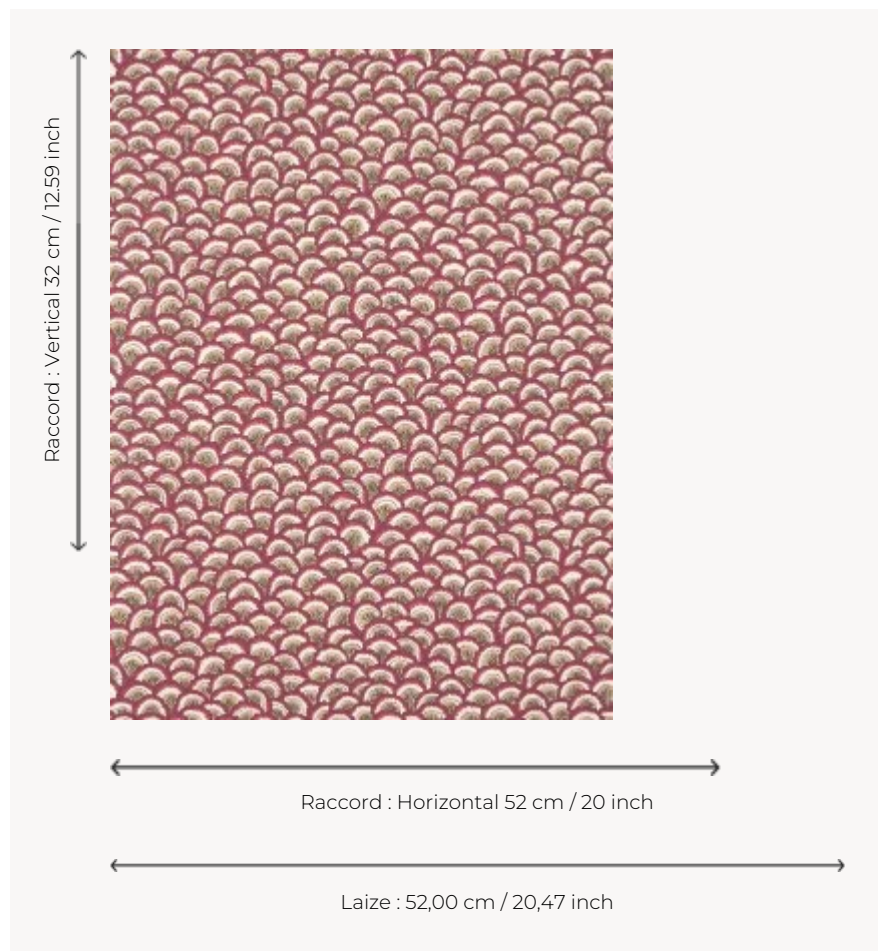

BP365001 PONTCHARTRAIN COORDONNE

Pattern of interlocking scales typical of the mounds of the Indian trees of life of the eighteenth century. The traditional rotary screen printing perfectly retranscribes the artisanal spirit of Indian block printing technique. The coordinated design is also available in embroidery and printed panel.

BP365001 - Pivoïn

Braquenié

TYPE	Small width printed wallpapers
SALES UNIT	Available per roll of 10,05 mts
BACKING	NON WOVEN
COMPOSITION	-
WIDTH	52 cm / 20,47 inch
REPEAT	H: 52 cm - 20,00 inch V: 32 cm - 12,59 inch Straight repeat
WEIGHT	155 gr / m ²
CARE	
TRIMMING	Trimmed
HANGING/REMOVING	Paste the wall Strippable
CERTIFICATIONS	EUROCLASS B-s1,d0 ASTM E84 Class A
NOTES	Good lightfastness Flame retardant backing Traditional printing technique
BOOK	B9979PPBRAQ9