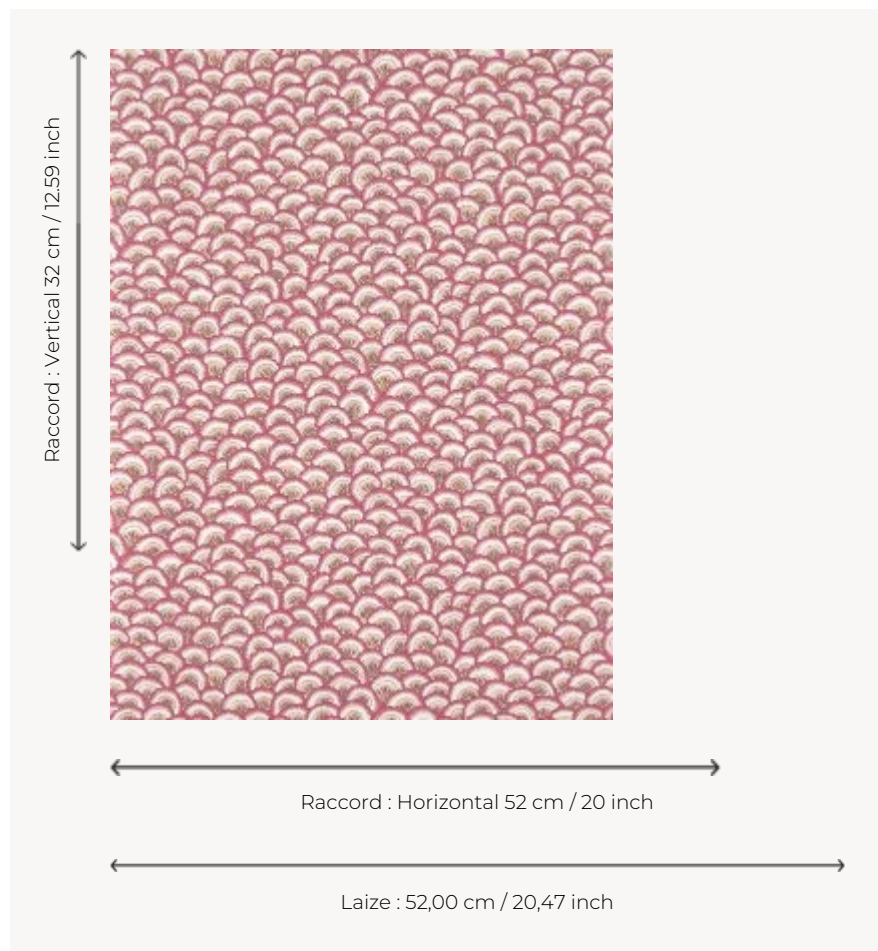

BP365002 PONTCHARTRAIN COORDONNE

Pattern of interlocking scales typical of the mounds of the Indian trees of life of the eighteenth century. The traditional rotary screen printing perfectly retranscribes the artisanal spirit of Indian block printing technique. The coordinated design is also available in embroidery and printed panel.

BP365002 - Guimauve

Braquenié

TYPE	Small width printed wallpapers
SALES UNIT	Available per roll of 10,05 mts
BACKING	NON WOVEN
COMPOSITION	-
WIDTH	52 cm / 20,47 inch
REPEAT	H: 52 cm - 20,00 inch V: 32 cm - 12,59 inch Straight repeat
WEIGHT	155 gr / m ²
CARE	 
TRIMMING	Trimmed
HANGING/REMOVING	Paste the wall Strippable
CERTIFICATIONS	EUROCLASS B-s1,d0 ASTM E84 Class A
NOTES	Good lightfastness Flame retardant backing Traditional printing technique
BOOK	B9979PPBRAQ9