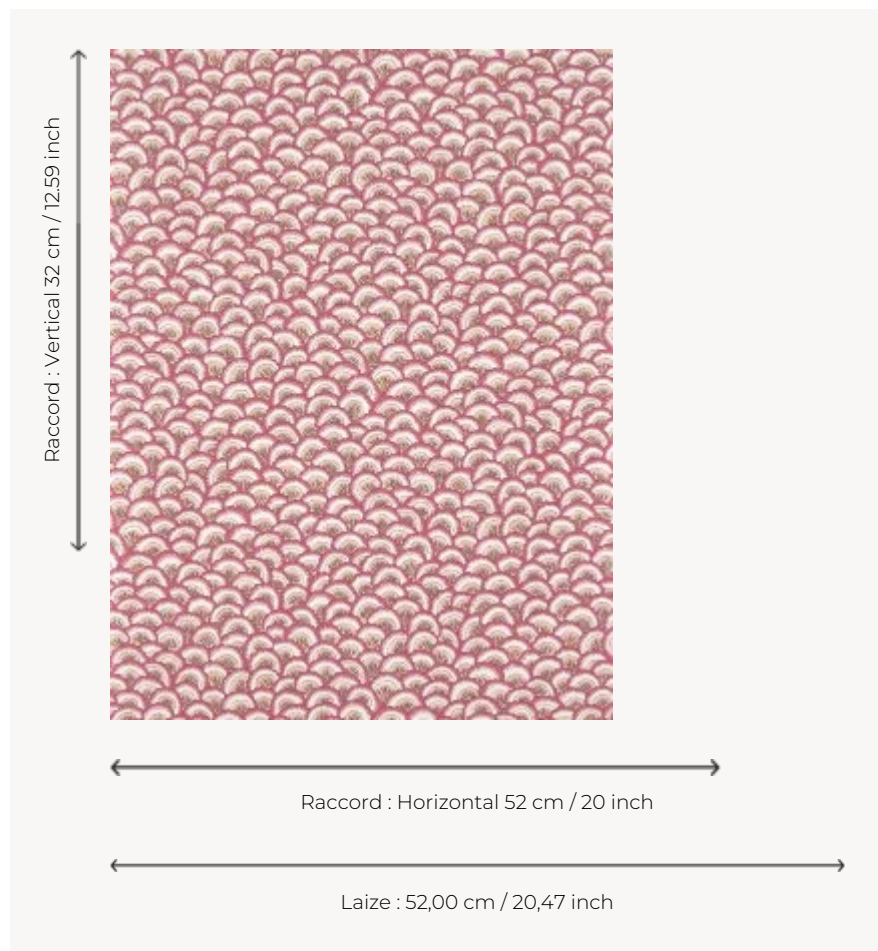

BP365002 PONTCHARTRAIN COORDONNE

Pattern of interlocking scales typical of the mounds of the Indian trees of life of the eighteenth century. The traditional rotary screen printing perfectly retranscribes the artisanal spirit of Indian block printing technique. The coordinated design is also available in embroidery and printed panel.

BP365002 - Guimauve

Braquenié

TYPE	Small width printed wallpapers
SALES UNIT	Available per roll of 10,05 mts
BACKING	NON WOVEN
COMPOSITION	-
WIDTH	52 cm / 20,47 inch
REPEAT	H: 52 cm - 20,00 inch V: 32 cm - 12,59 inch Straight repeat
WEIGHT	155 gr / m ²
CARE	
TRIMMING	Trimmed
HANGING/REMOVING	Paste the wall Strippable
CERTIFICATIONS	EUROCLASS B-s1,d0 ASTM E84 Class A
NOTES	Good lightfastness Flame retardant backing Traditional printing technique
BOOK	B9979PPBRAQ9