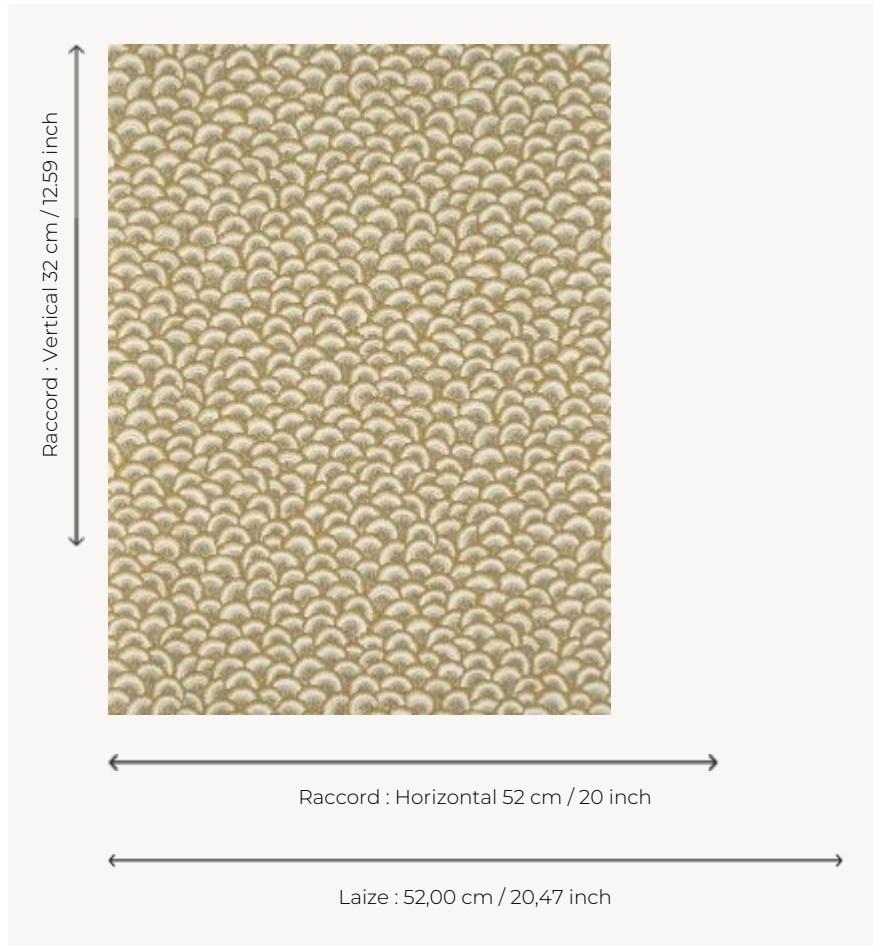

BP365003 PONTCHARTRAIN COORDONNE

Pattern of interlocking scales typical of the mounds of the Indian trees of life of the eighteenth century. The traditional rotary screen printing perfectly retranscribes the artisanal spirit of Indian block printing technique. The coordinated design is also available in embroidery and printed panel.

BP365003 - Miel

Braquenié

TYPE	Small width printed wallpapers
SALES UNIT	Available per roll of 10,05 mts
BACKING	NON WOVEN
COMPOSITION	-
WIDTH	52 cm / 20,47 inch
REPEAT	H: 52 cm - 20,00 inch V: 32 cm - 12,59 inch Straight repeat
WEIGHT	155 gr / m ²
CARE	 
TRIMMING	Trimmed
HANGING/REMOVING	Paste the wall Strippable
CERTIFICATIONS	EUROCLASS B-s1,d0 ASTM E84 Class A
NOTES	Good lightfastness Flame retardant backing Traditional printing technique
BOOK	B9979PPBRAQ9

6 Colors

BP365001
Pivoine

BP365002
Guimauve

BP365003
Miel

BP365004
Anis

BP365005
Celadon

BP365006
Ciel