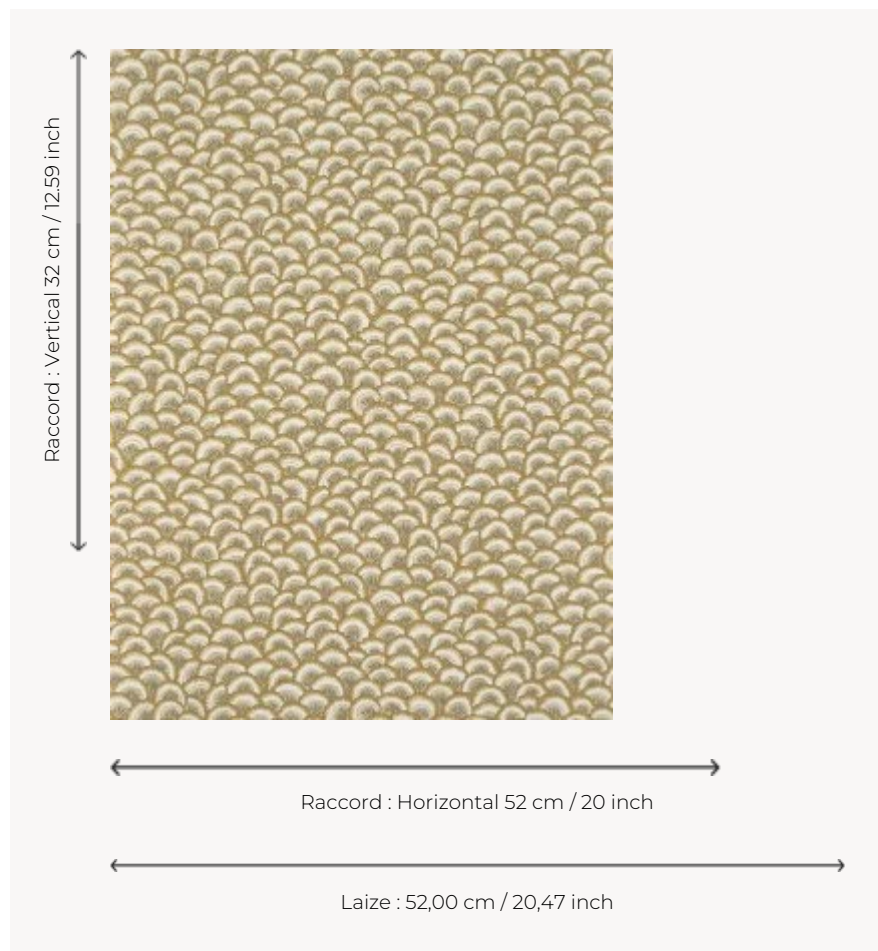

BP365003 PONTCHARTRAIN COORDONNE

Pattern of interlocking scales typical of the mounds of the Indian trees of life of the eighteenth century. The traditional rotary screen printing perfectly retranscribes the artisanal spirit of Indian block printing technique. The coordinated design is also available in embroidery and printed panel.

BP365003 - Miel

Braquenié

TYPE	Small width printed wallpapers
SALES UNIT	Available per roll of 10,05 mts
BACKING	NON WOVEN
COMPOSITION	-
WIDTH	52 cm / 20,47 inch
REPEAT	H: 52 cm - 20,00 inch V: 32 cm - 12,59 inch Straight repeat
WEIGHT	155 gr / m ²
CARE	
TRIMMING	Trimmed
HANGING/REMOVING	Paste the wall Strippable
CERTIFICATIONS	EUROCLASS B-s1,d0 ASTM E84 Class A
NOTES	Good lightfastness Flame retardant backing Traditional printing technique
BOOK	B9979PPBRAQ9

6 Colors

BP365001
Pivoine

BP365002
Guimauve

BP365003
Miel

BP365004
Anis

BP365005
Celadon

BP365006
Ciel